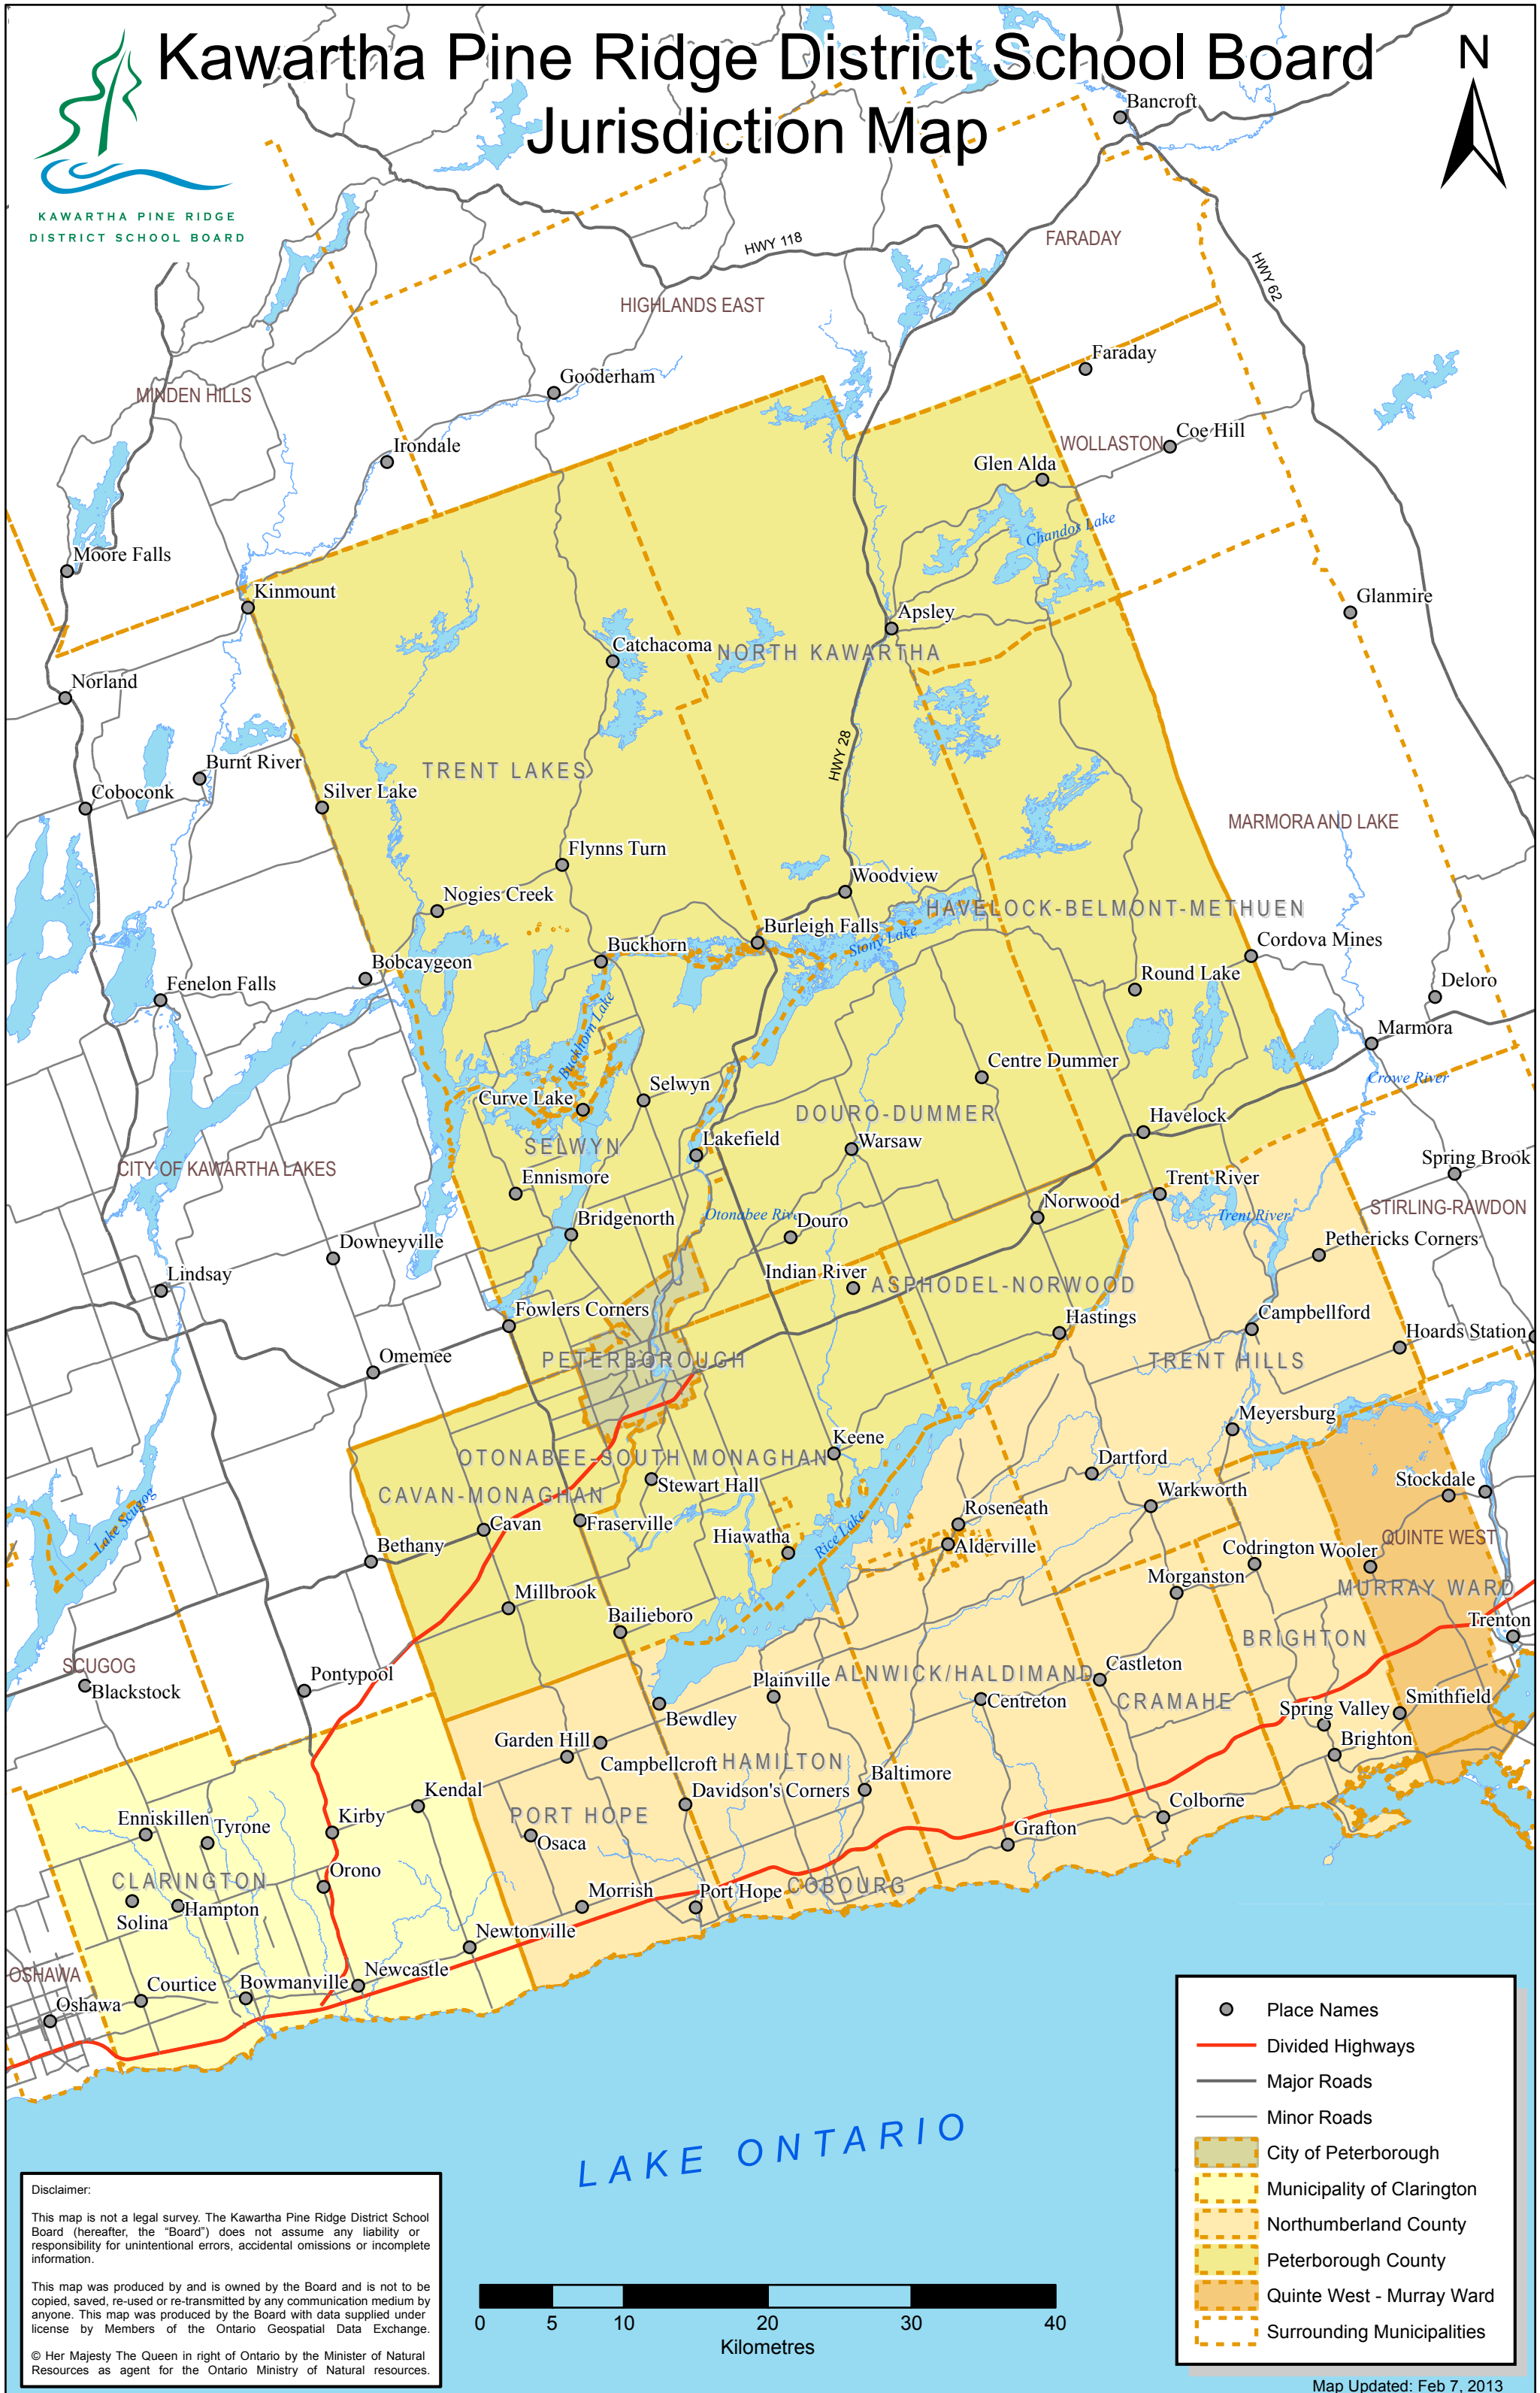

Kawartha Pine Ridge District School Board Jurisdiction Map

Disclaimer:
This map is not a legal survey. The Kawartha Pine Ridge District School Board (hereafter, the "Board") does not assume any liability or responsibility for unintentional errors, accidental omissions or incomplete information.
This map was produced by and is owned by the Board and is not to be copied, saved, re-used or re-transmitted by any communication medium by anyone. This map was produced by the Board with data supplied under license by Members of the Ontario Geospatial Data Exchange.
© Her Majesty The Queen in right of Ontario by the Minister of Natural Resources as agent for the Ontario Ministry of Natural Resources.

- Place Names
- Divided Highways
- Major Roads
- Minor Roads
- City of Peterborough
- Municipality of Clarington
- Northumberland County
- Peterborough County
- Quinte West - Murray Ward
- Surrounding Municipalities