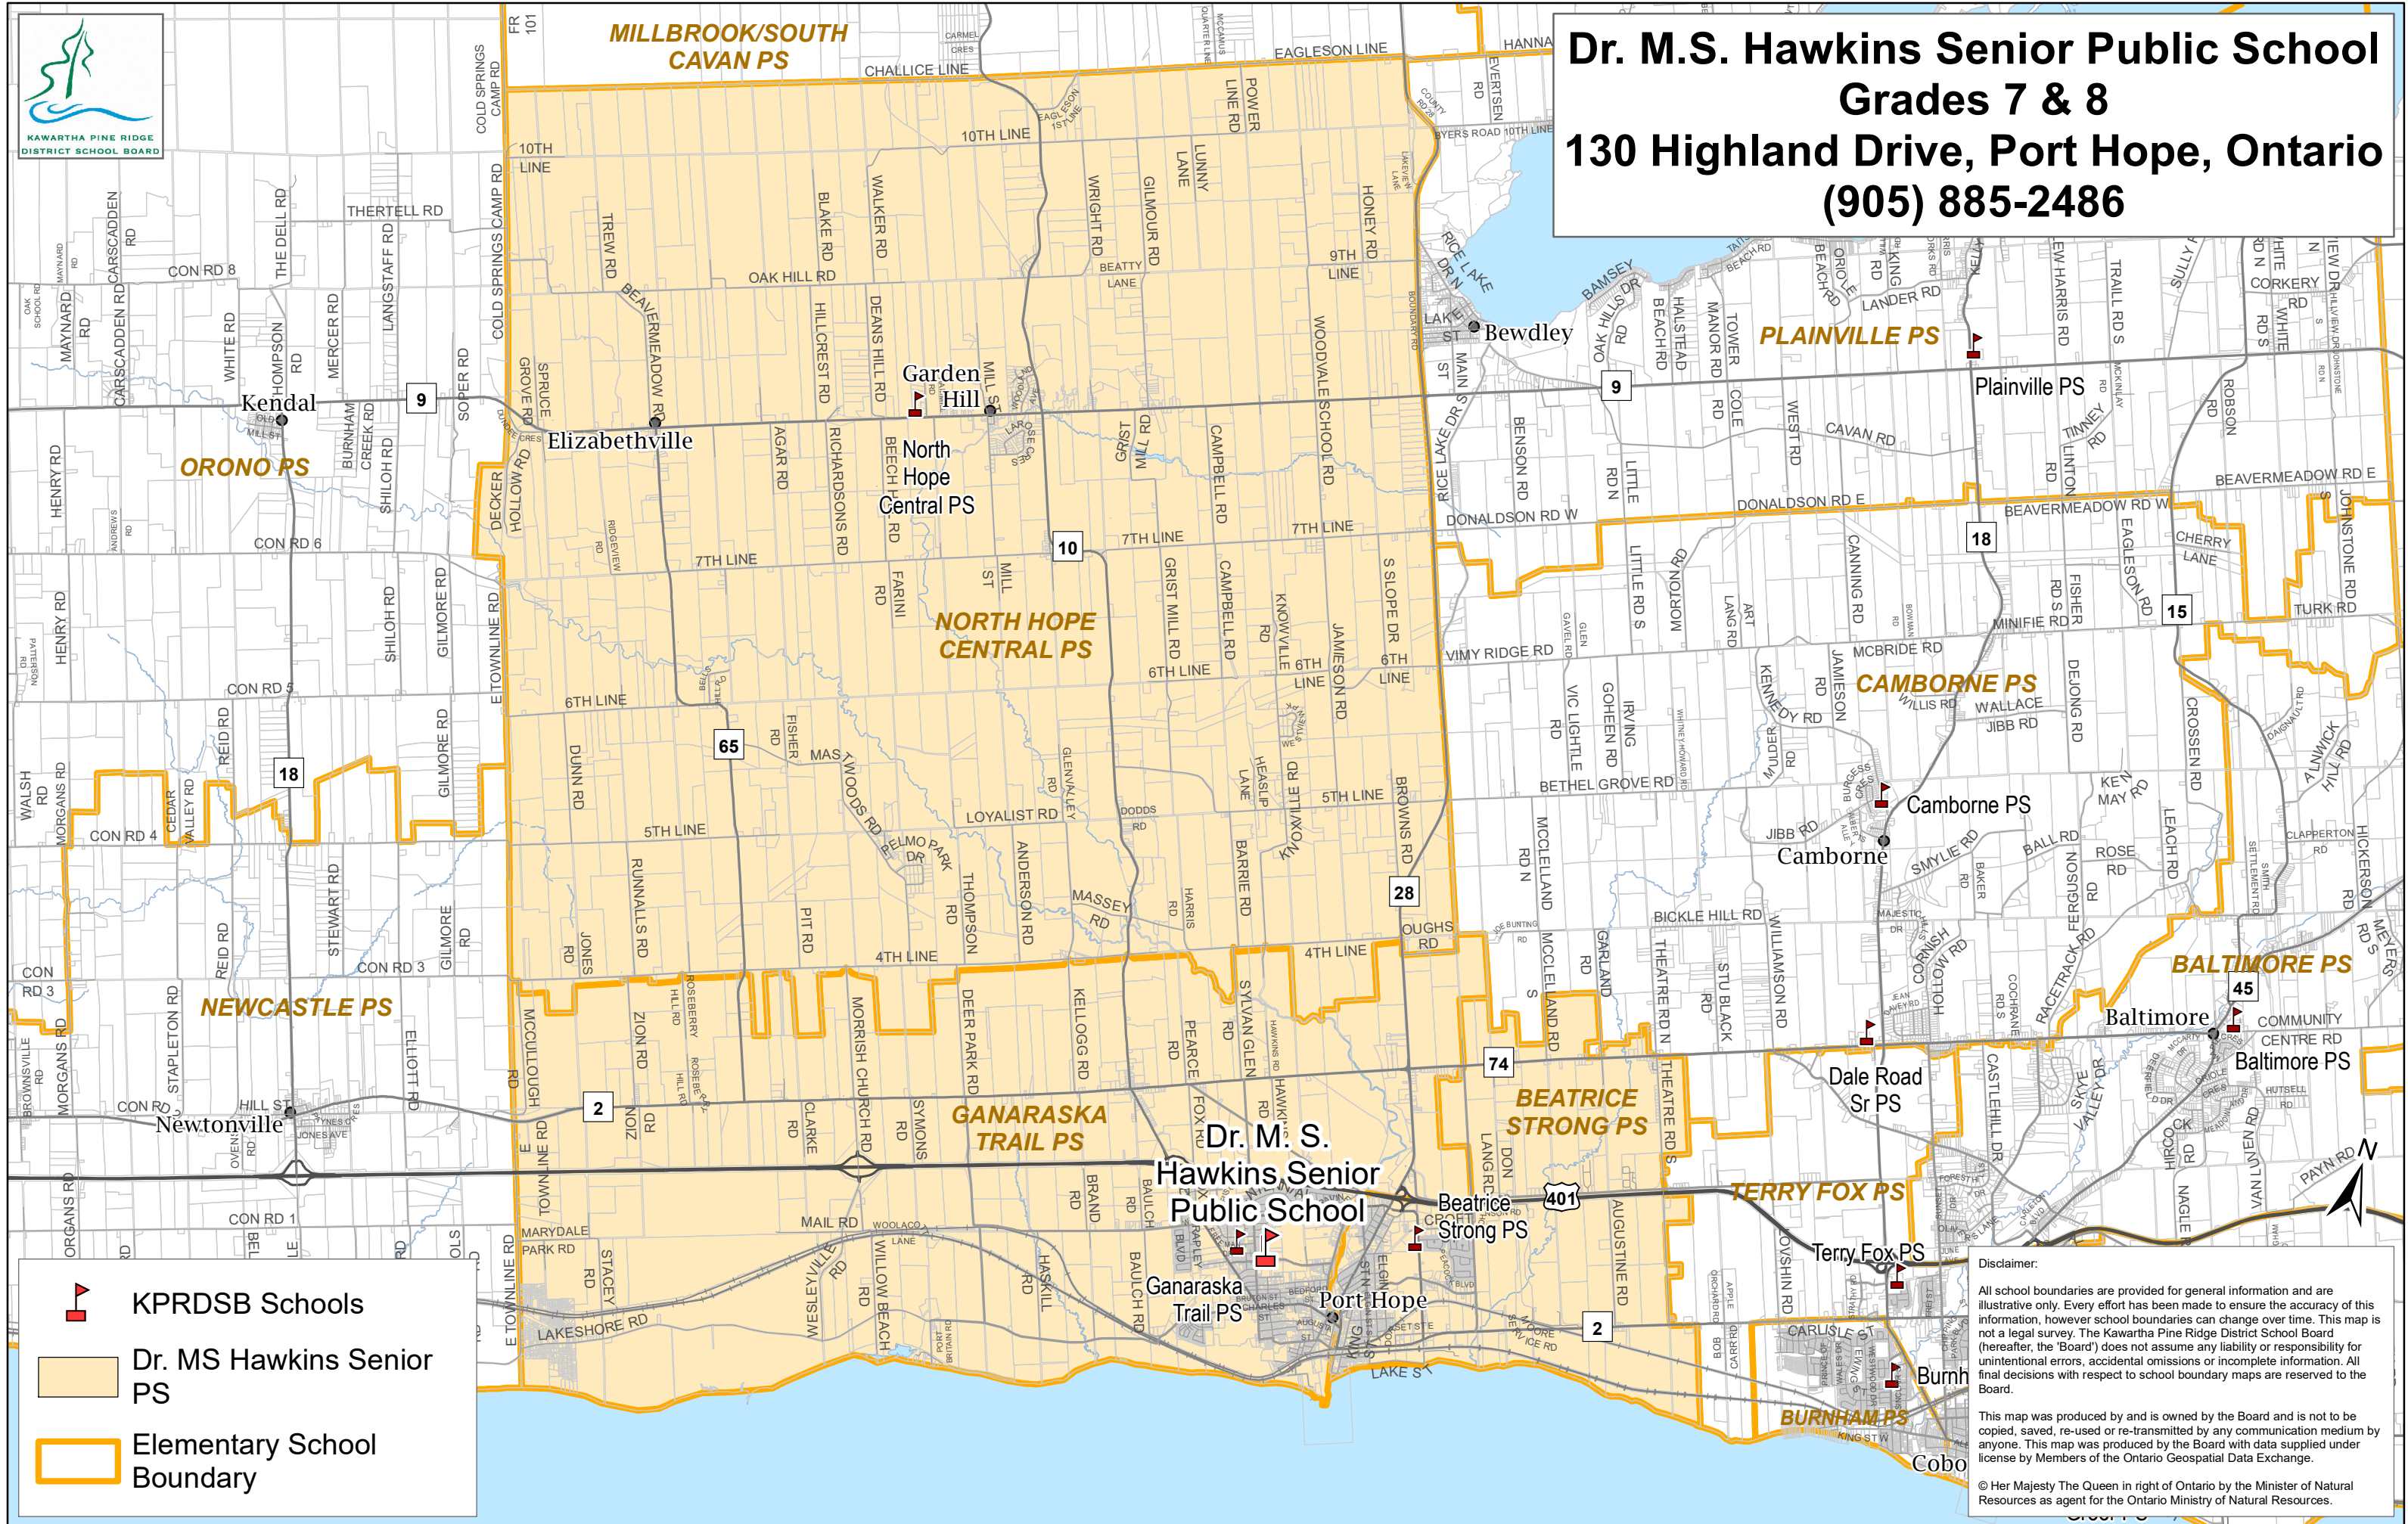

Dr. M.S. Hawkins Senior Public School
Grades 7 & 8
130 Highland Drive, Port Hope, Ontario
(905) 885-2486

Disclaimer:
 All school boundaries are provided for general information and are illustrative only. Every effort has been made to ensure the accuracy of this information, however school boundaries can change over time. This map is not a legal survey. The Kawartha Pine Ridge District School Board (hereafter, the "Board") does not assume any liability or responsibility for unintentional errors, accidental omissions or incomplete information. All final decisions with respect to school boundary maps are reserved to the Board.

This map was produced by and is owned by the Board and is not to be copied, saved, re-used or re-transmitted by any communication medium by anyone. This map was produced by the Board with data supplied under license by Members of the Ontario Geospatial Data Exchange.