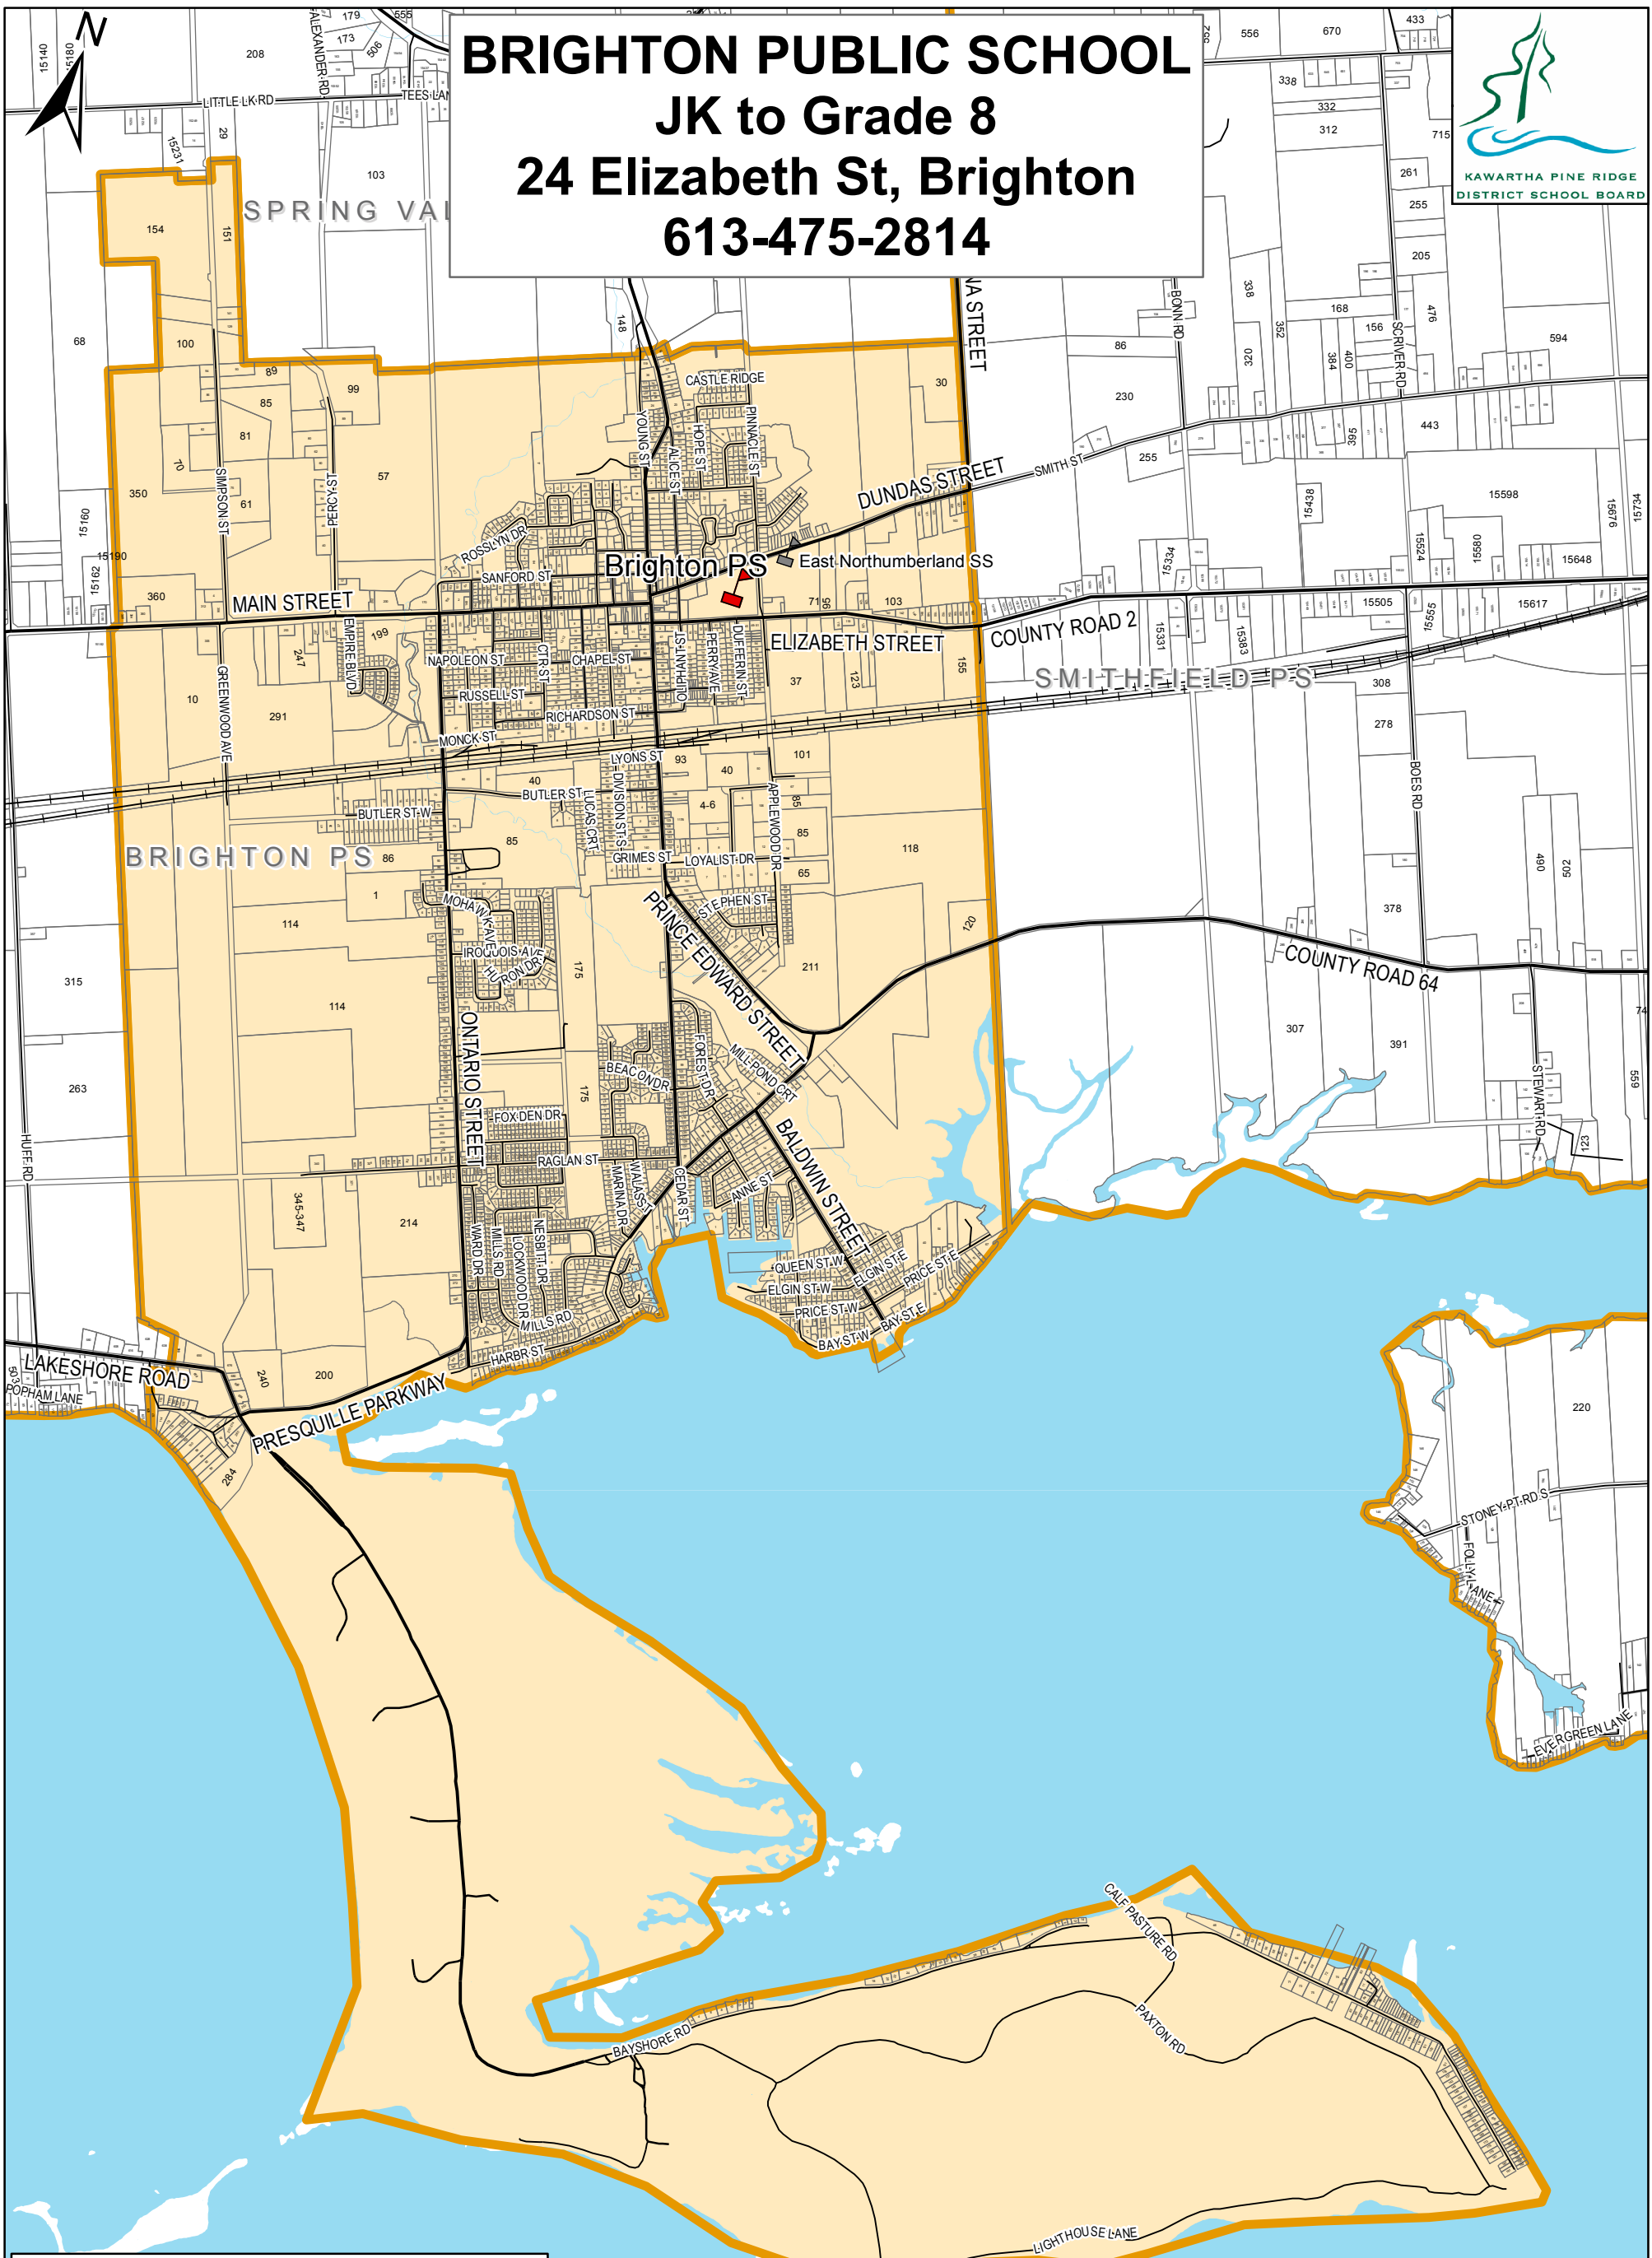

BRIGHTON PUBLIC SCHOOL

JK to Grade 8

24 Elizabeth St, Brighton

613-475-2814

Disclaimer:

All school boundaries are provided for general information and are illustrative only. Every effort has been made to ensure the accuracy of this information, however school boundaries can change over time. This map is not a legal survey. The Kawartha Pine Ridge District School Board (hereafter, the 'Board') does not assume any liability or responsibility for unintentional errors, accidental omissions or incomplete information. All final decisions with respect to school boundary maps are reserved to the Board.

This map was produced by and is owned by the Board and is not to be copied, saved, re-used or re-transmitted by any communication medium by anyone. This map was produced by the Board with data supplied under license by Members of the Ontario Geospatial Data Exchange.

© Her Majesty The Queen in right of Ontario by the Minister of Natural Resources as agent for the Ontario Ministry of Natural Resources.

Legend

- Lot Lines
- School Boundaries
- Catchment Area**
- BRIGHTON PS