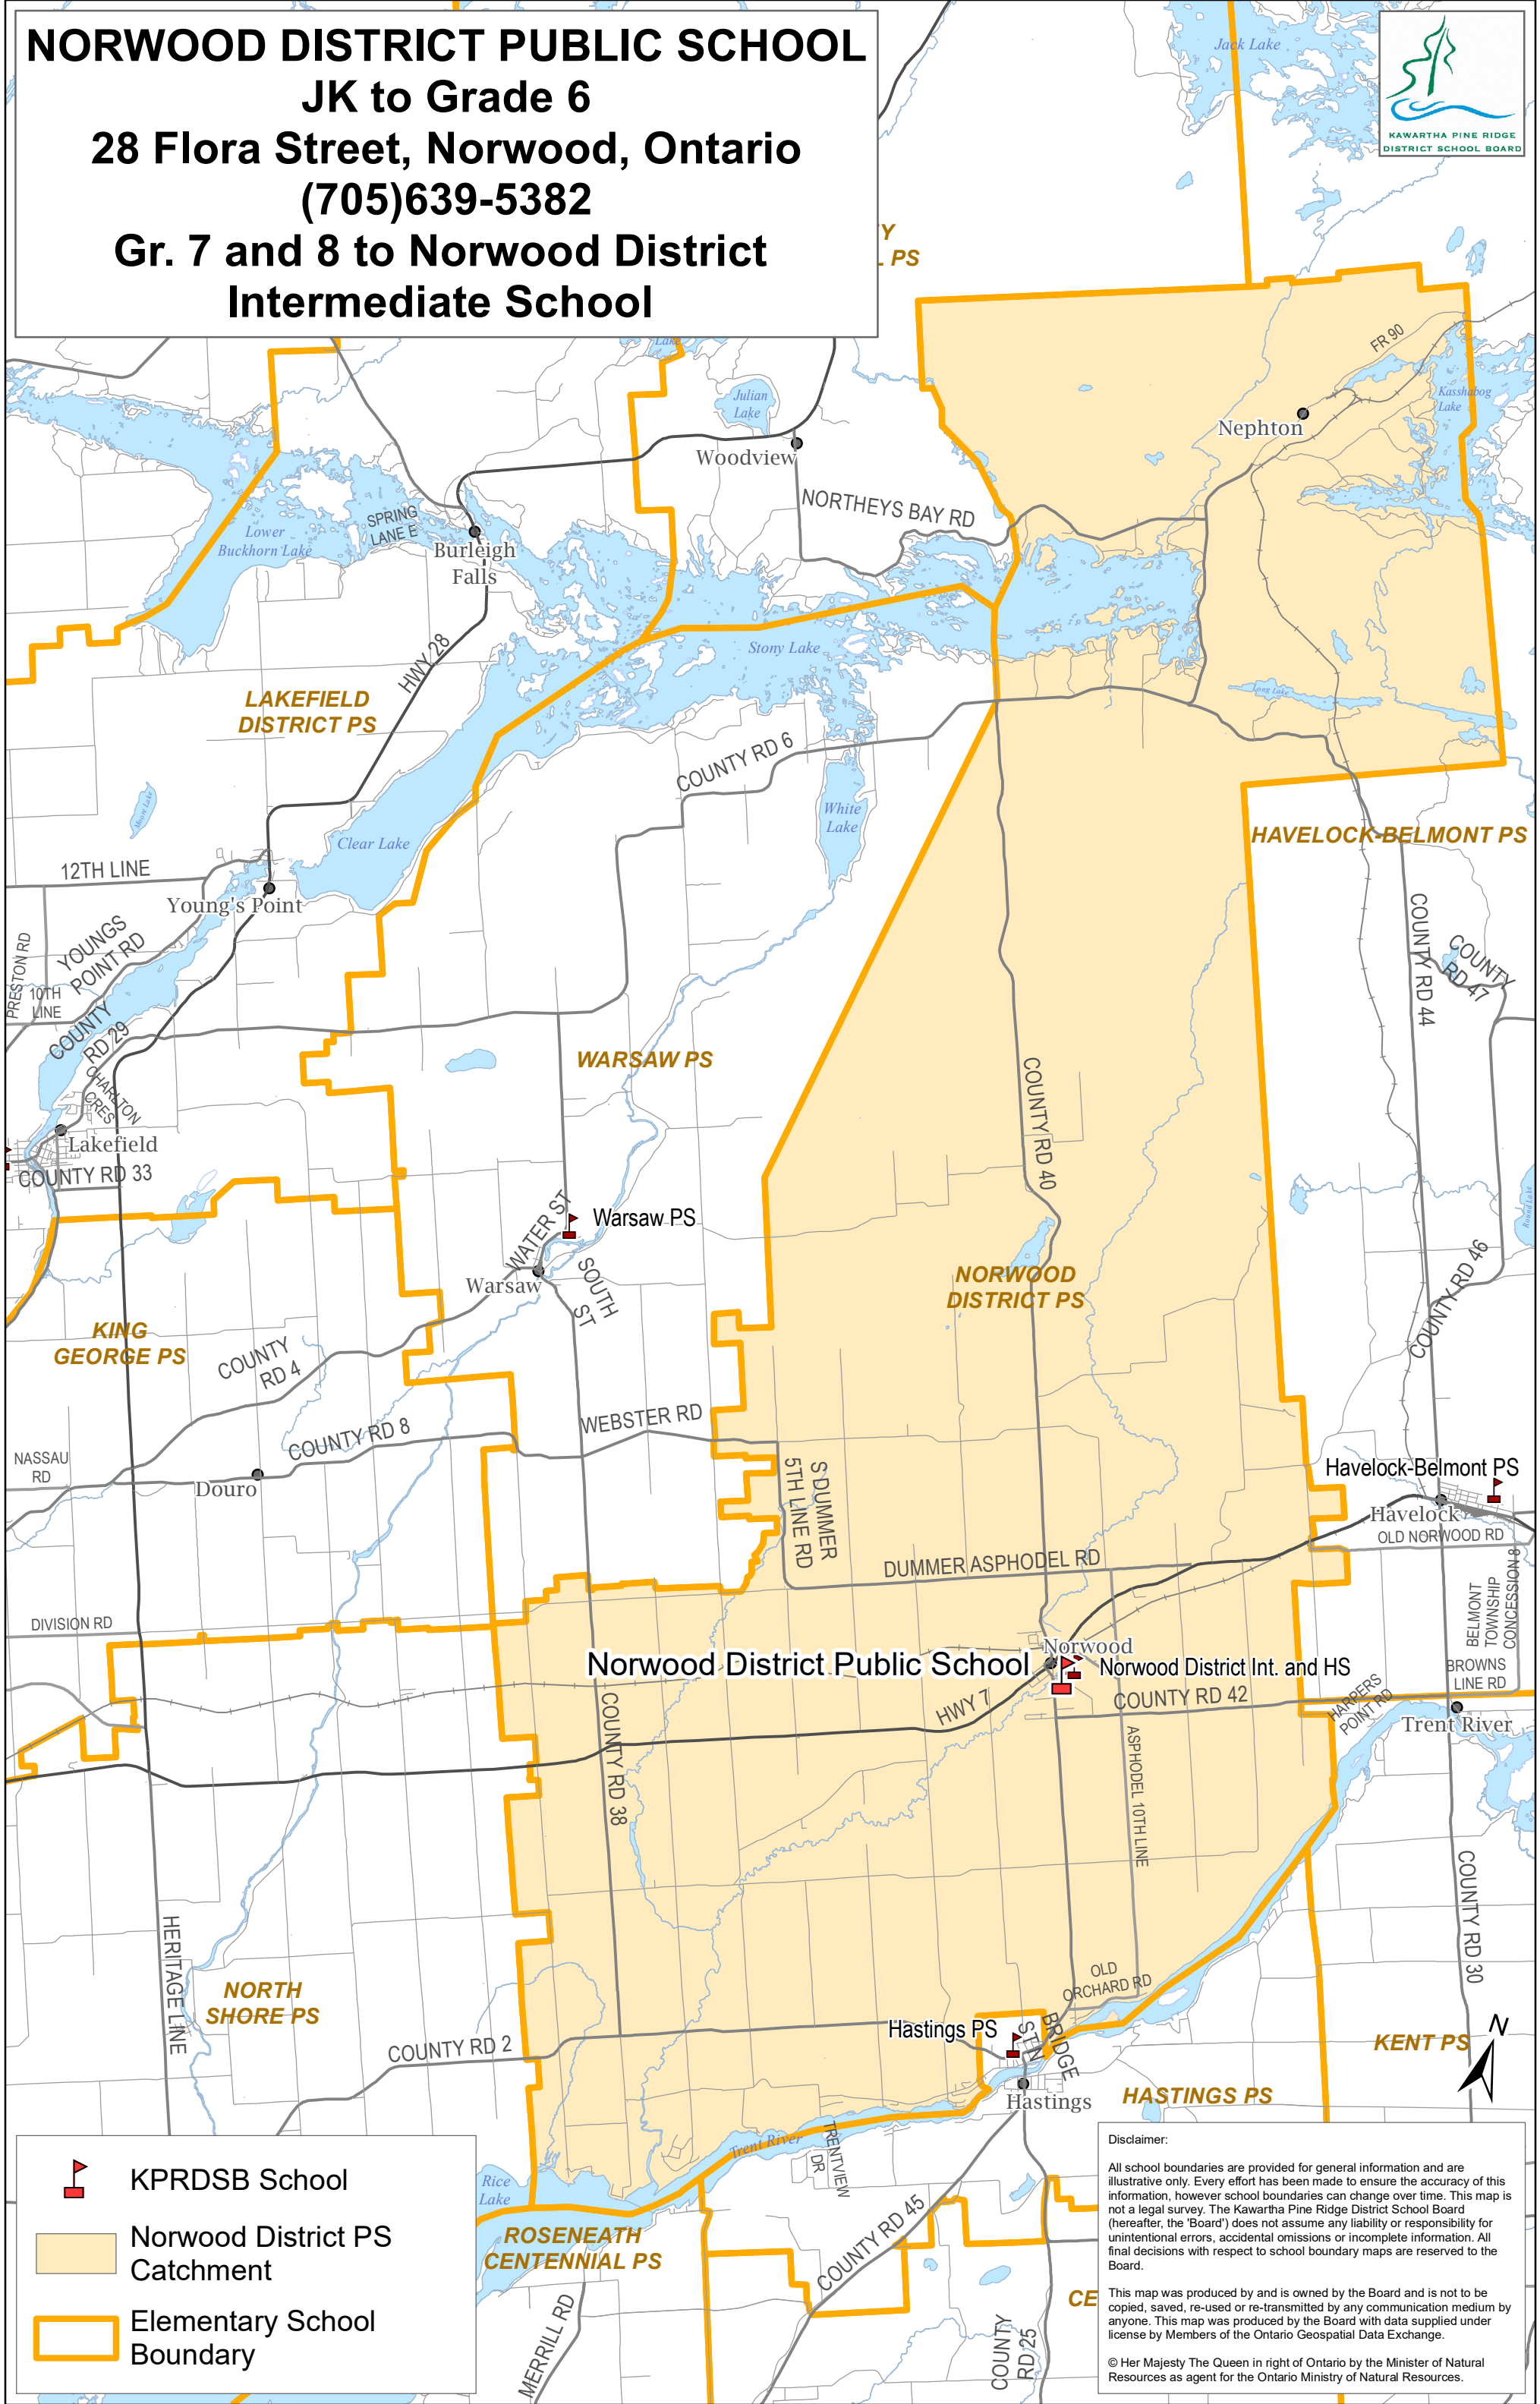

NORWOOD DISTRICT PUBLIC SCHOOL
JK to Grade 6
28 Flora Street, Norwood, Ontario
(705)639-5382
Gr. 7 and 8 to Norwood District
Intermediate School

-  KPRDSB School
-  Norwood District PS Catchment
-  Elementary School Boundary

Disclaimer:
 All school boundaries are provided for general information and are illustrative only. Every effort has been made to ensure the accuracy of this information, however school boundaries can change over time. This map is not a legal survey. The Kawartha Pine Ridge District School Board (hereafter, the 'Board') does not assume any liability or responsibility for unintentional errors, accidental omissions or incomplete information. All final decisions with respect to school boundary maps are reserved to the Board.