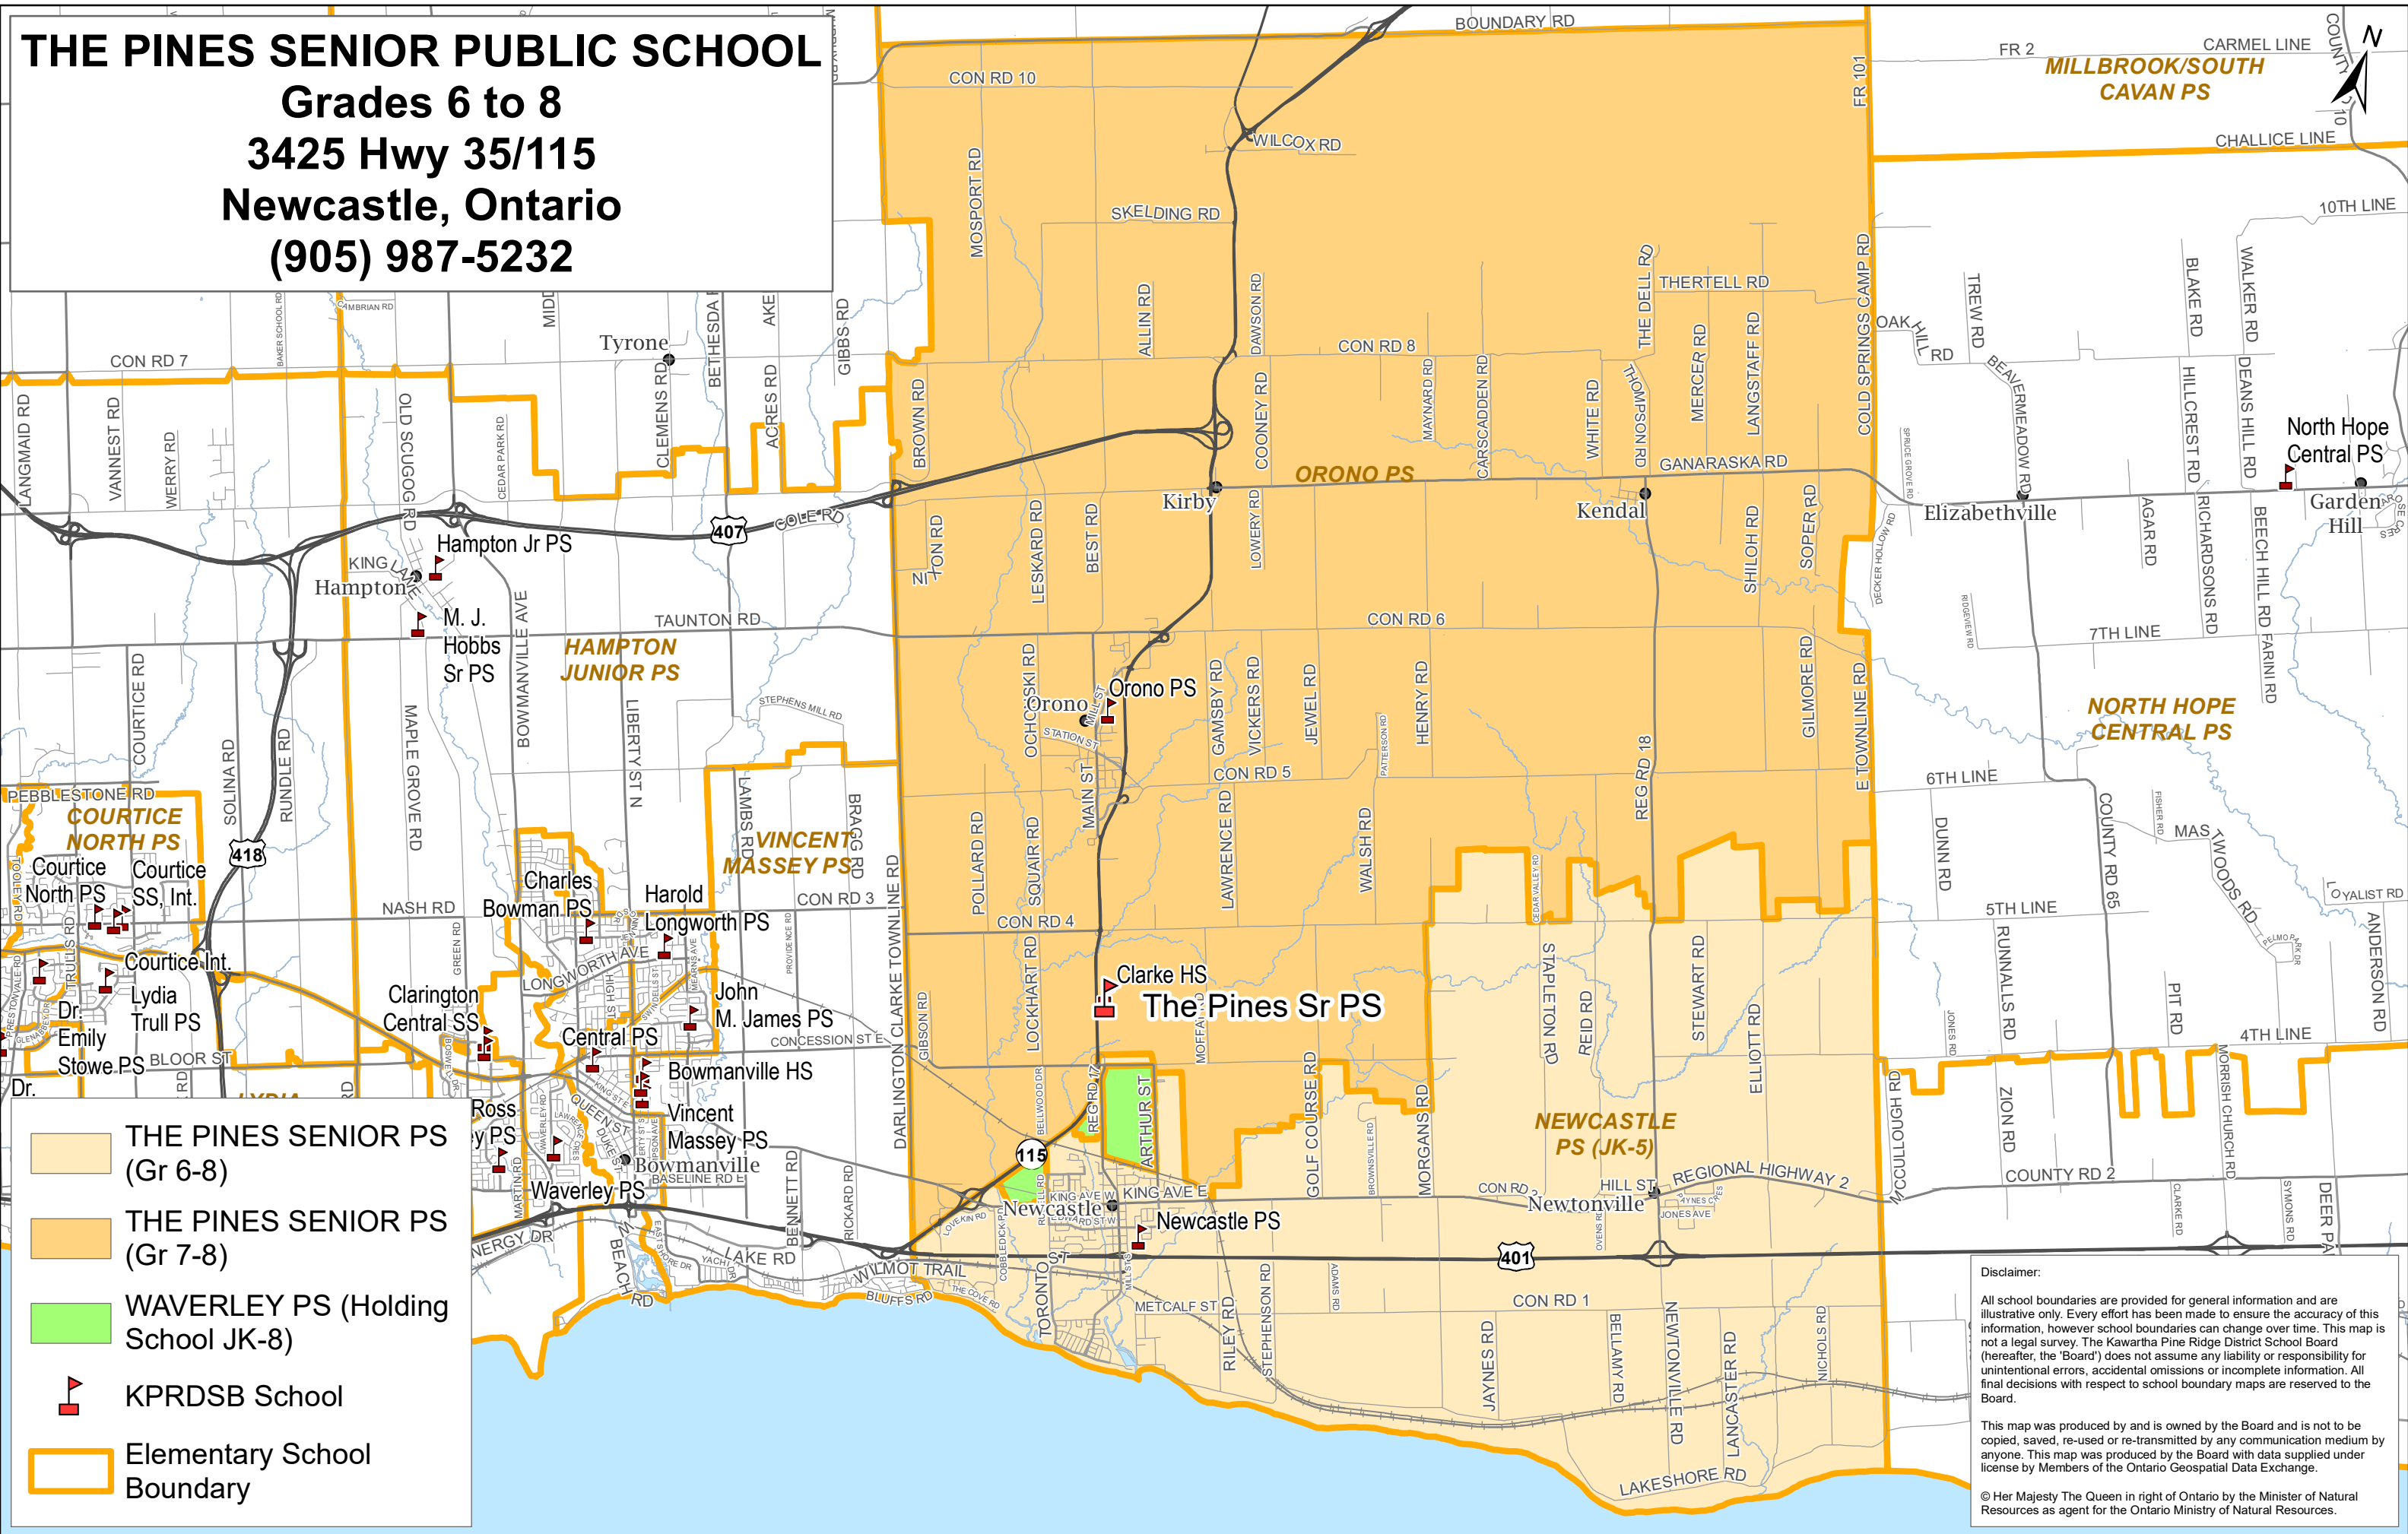

THE PINES SENIOR PUBLIC SCHOOL
Grades 6 to 8
3425 Hwy 35/115
Newcastle, Ontario
(905) 987-5232

Disclaimer:
 All school boundaries are provided for general information and are illustrative only. Every effort has been made to ensure the accuracy of this information, however school boundaries can change over time. This map is not a legal survey. The Kawartha Pine Ridge District School Board (hereafter, the "Board") does not assume any liability or responsibility for unintentional errors, accidental omissions or incomplete information. All final decisions with respect to school boundary maps are reserved to the Board.