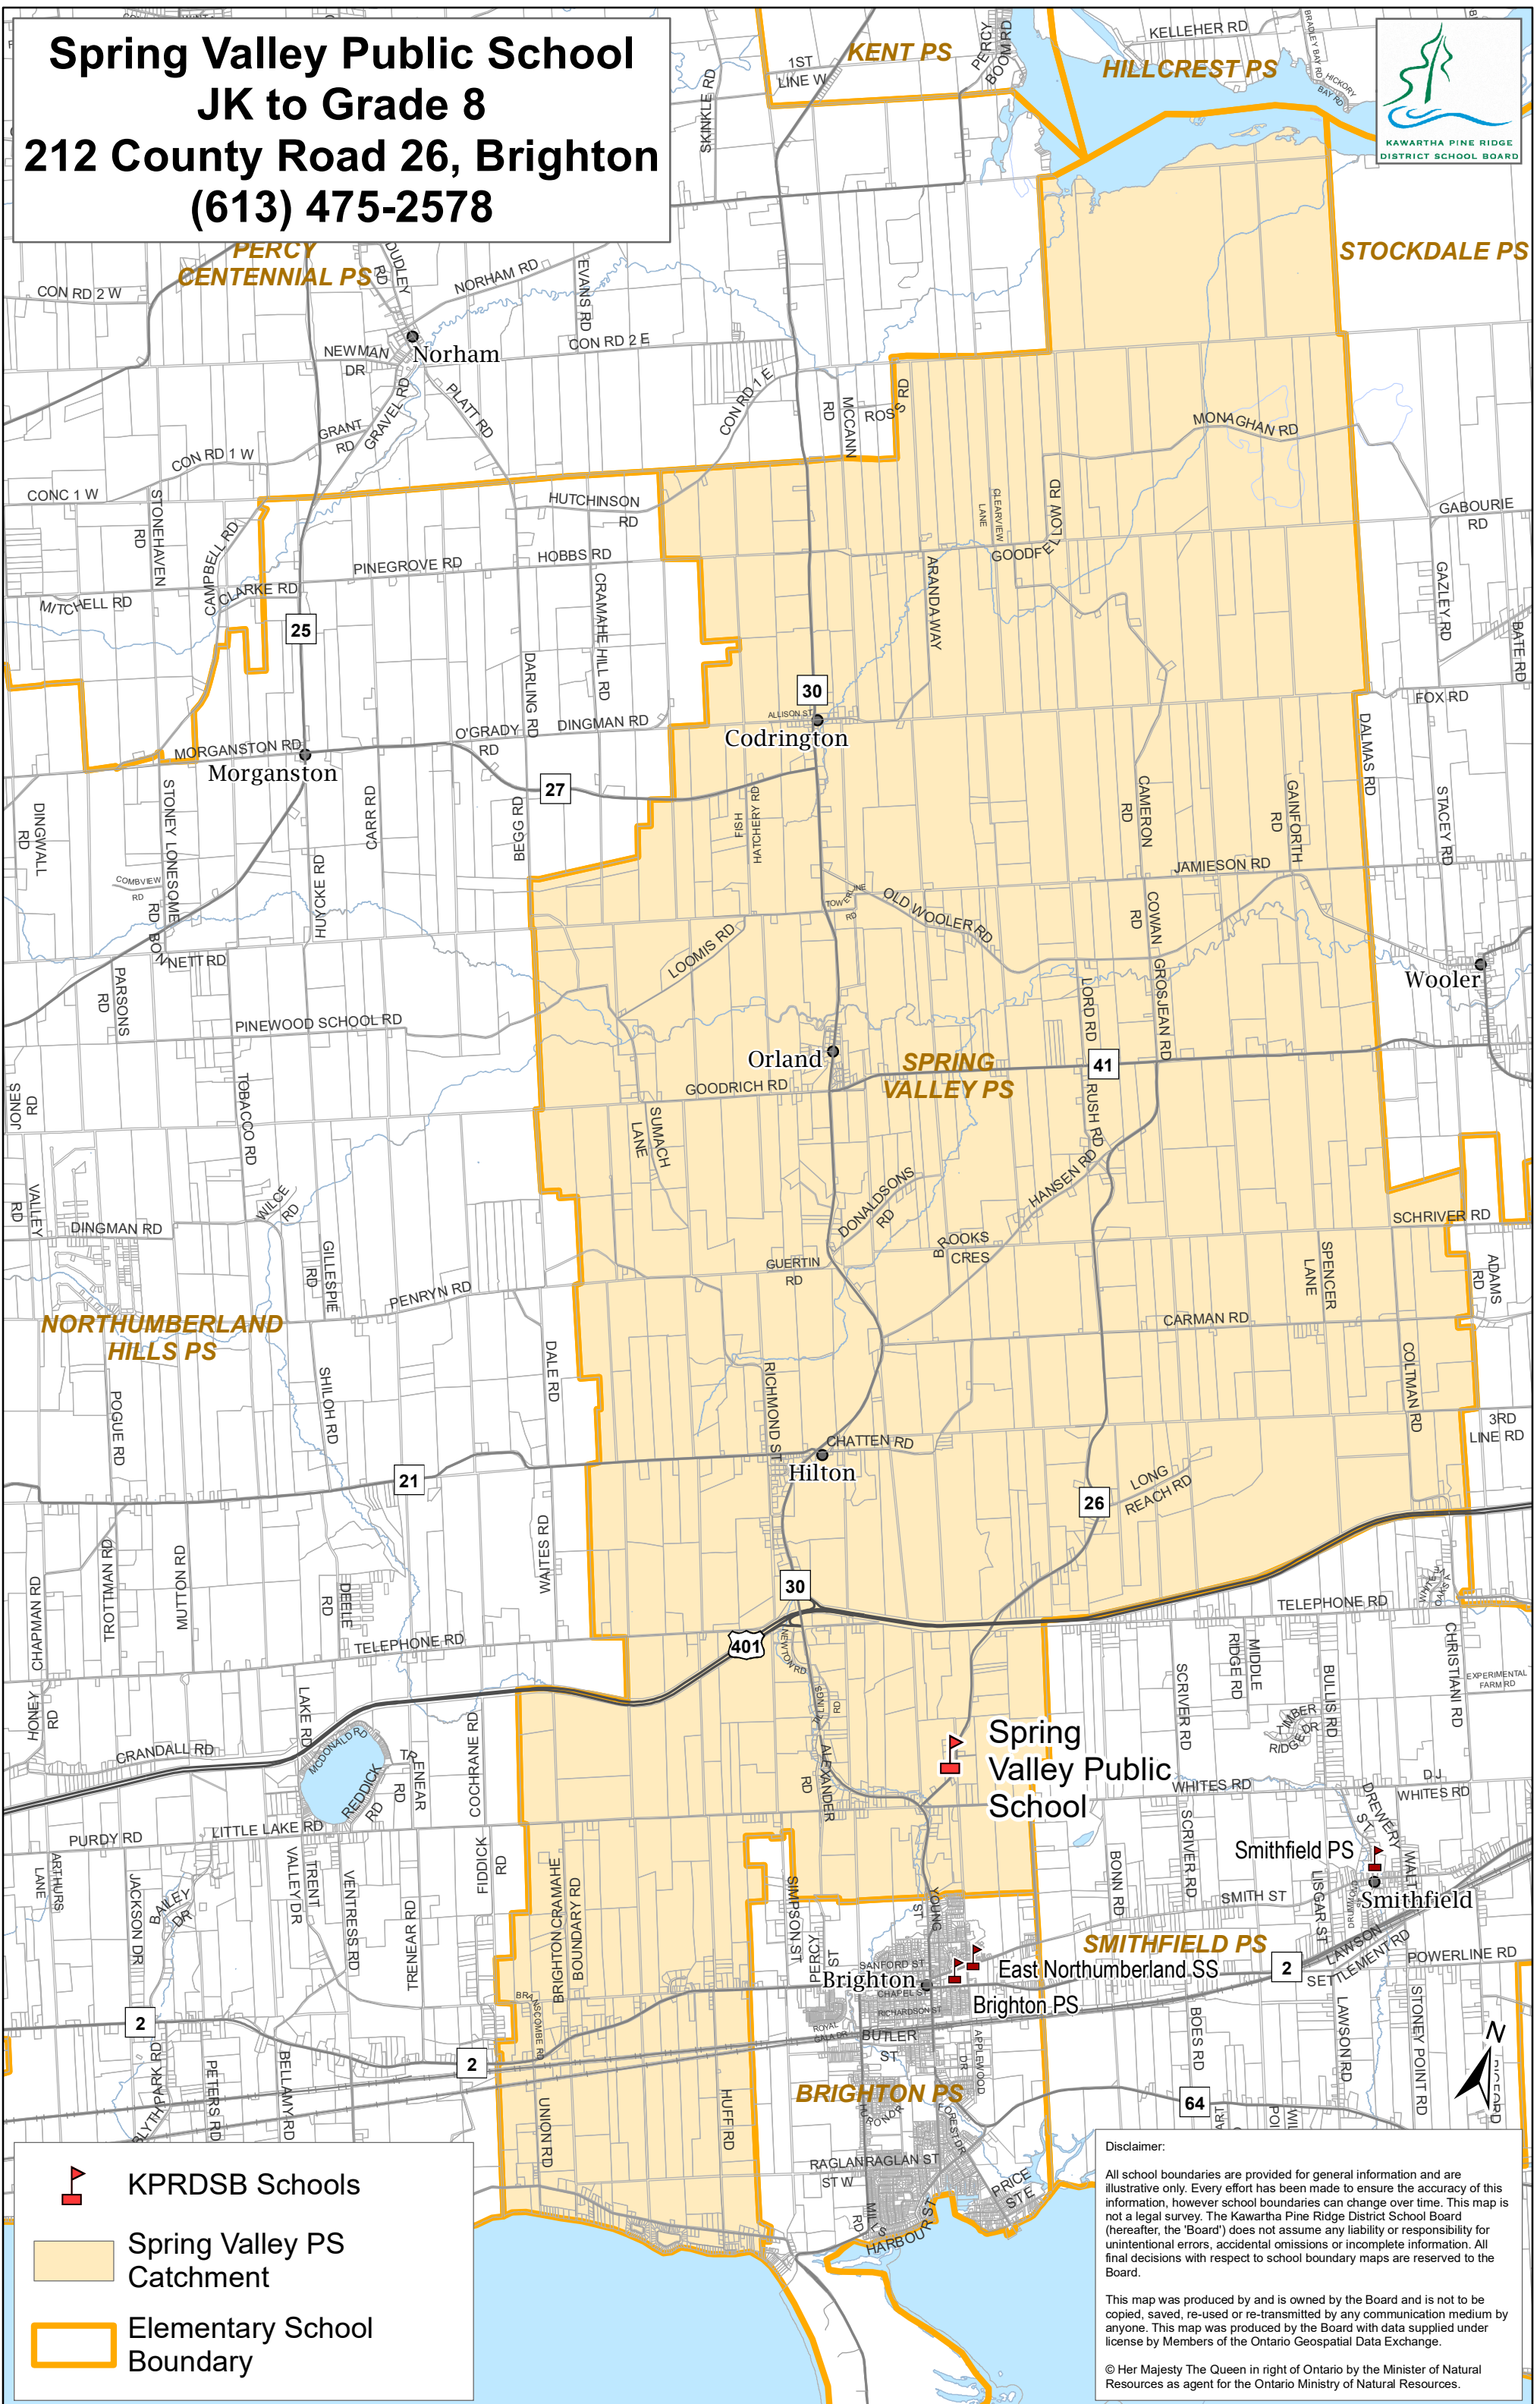

Spring Valley Public School JK to Grade 8 212 County Road 26, Brighton (613) 475-2578

 KPRDSB Schools

 Spring Valley PS Catchment

 Elementary School Boundary

Disclaimer:
All school boundaries are provided for general information and are illustrative only. Every effort has been made to ensure the accuracy of this information, however school boundaries can change over time. This map is not a legal survey. The Kawartha Pine Ridge District School Board (hereafter, the Board) does not assume any liability or responsibility for unintentional errors, accidental omissions or incomplete information. All final decisions with respect to school boundary maps are reserved to the Board.

This map was produced by and is owned by the Board and is not to be copied, saved, re-used or re-transmitted by any communication medium by anyone. This map was produced by the Board with data supplied under license by Members of the Ontario Geospatial Data Exchange.