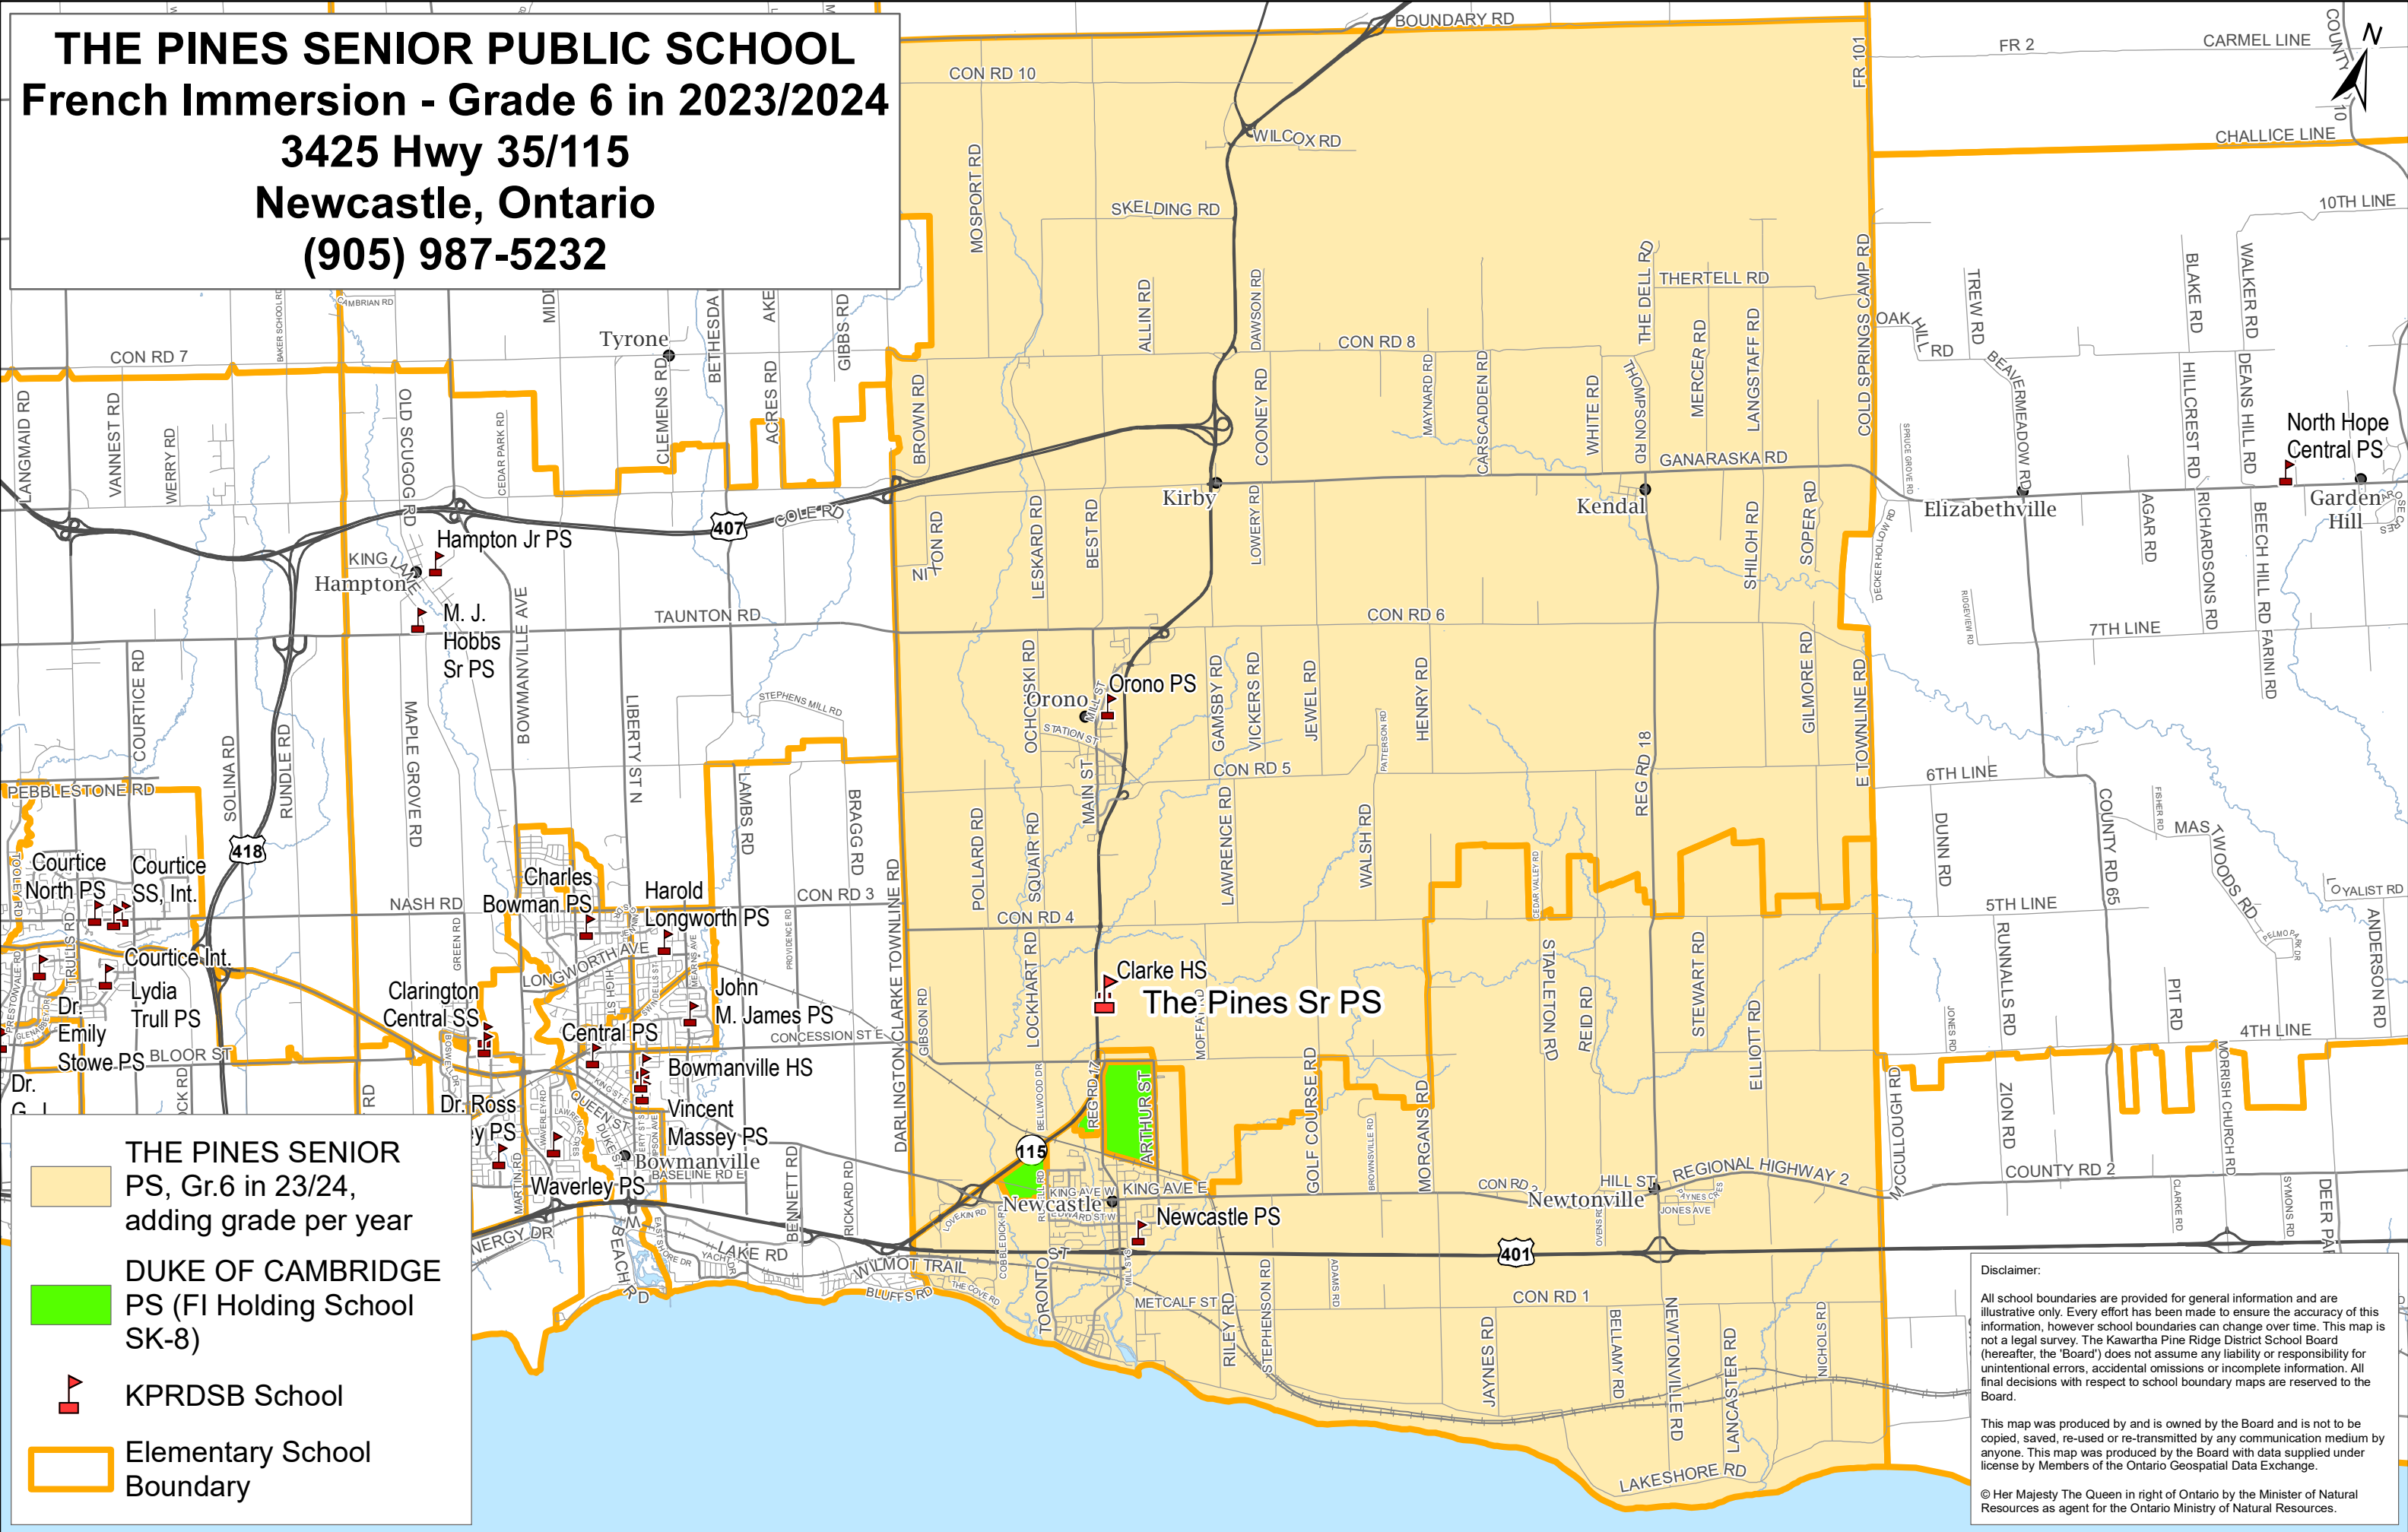

THE PINES SENIOR PUBLIC SCHOOL

French Immersion - Grade 6 in 2023/2024

3425 Hwy 35/115
Newcastle, Ontario
(905) 987-5232

- THE PINES SENIOR PS, Gr.6 in 23/24, adding grade per year
- DUKE OF CAMBRIDGE PS (FI Holding School SK-8)
- KPRDSB School
- Elementary School Boundary

Disclaimer:
All school boundaries are provided for general information and are illustrative only. Every effort has been made to ensure the accuracy of this information, however school boundaries can change over time. This map is not a legal survey. The Kawartha Pine Ridge District School Board (hereafter, the "Board") does not assume any liability or responsibility for unintentional errors, accidental omissions or incomplete information. All final decisions with respect to school boundary maps are reserved to the Board.