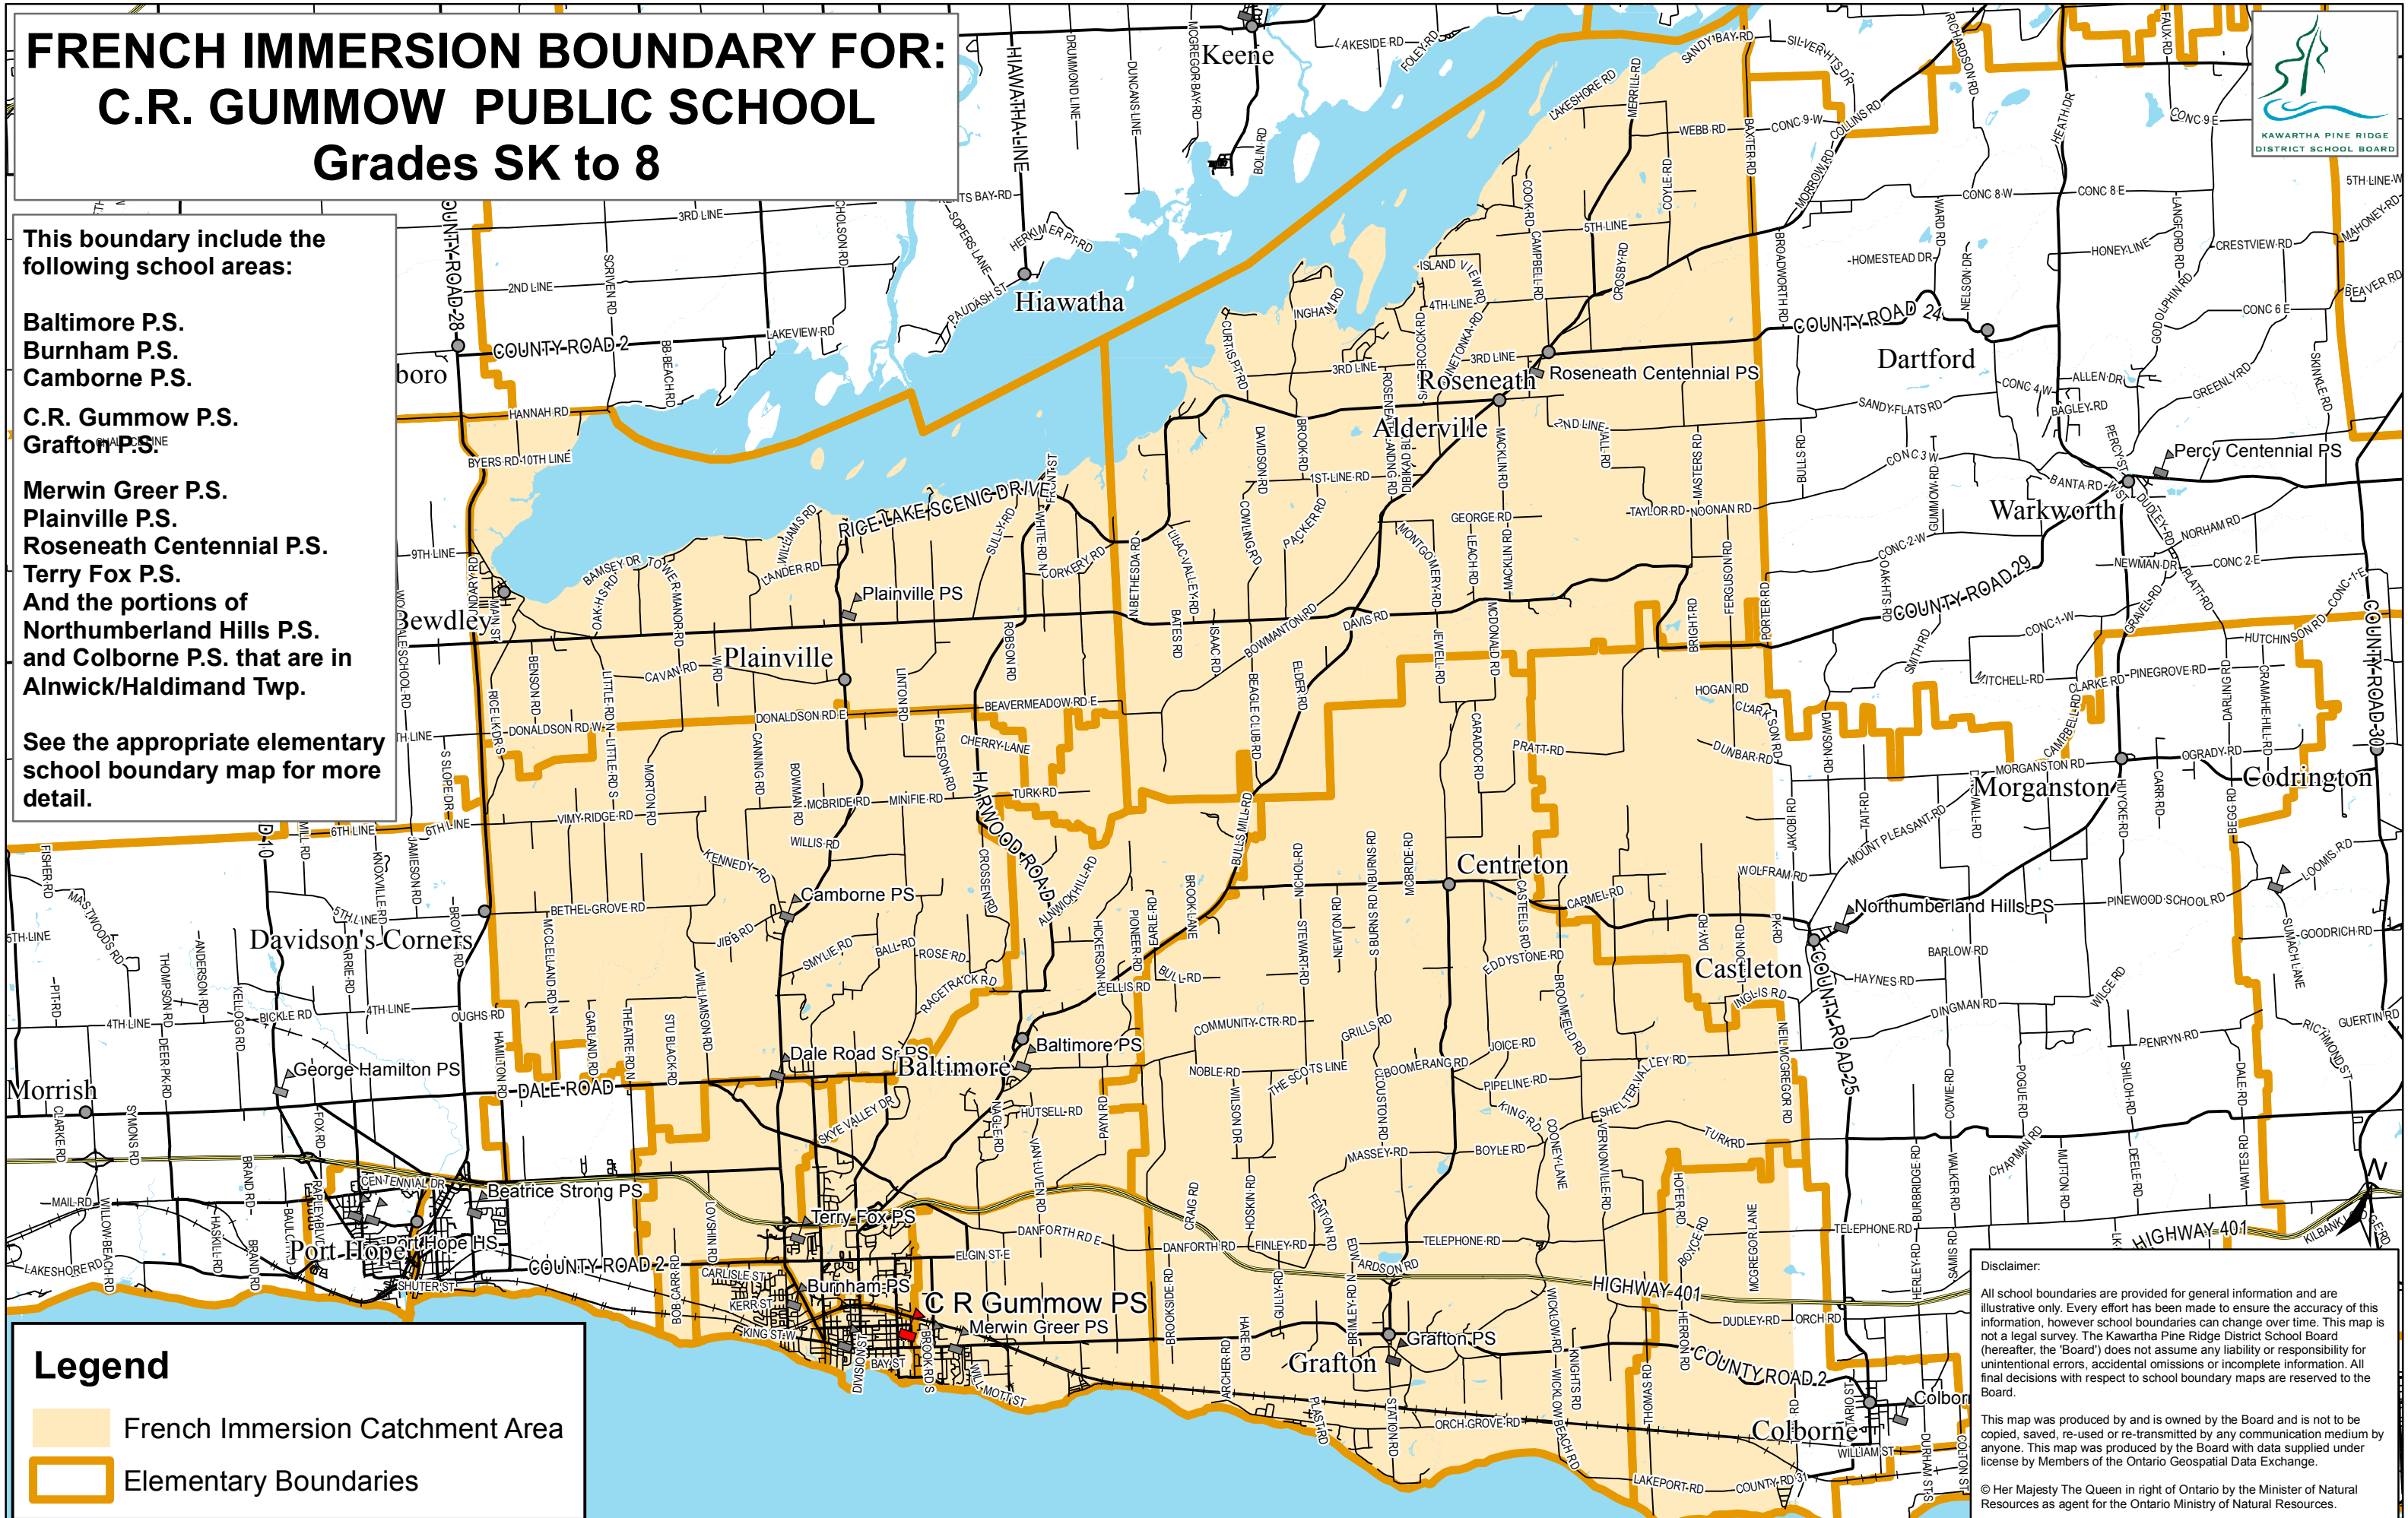

FRENCH IMMERSION BOUNDARY FOR: C.R. GUMMOW PUBLIC SCHOOL Grades SK to 8

This boundary include the following school areas:

Baltimore P.S.
Burnham P.S.
Camborne P.S.

C.R. Gummow P.S.
Grafton P.S.

Merwin Greer P.S.
Plainville P.S.
Roseneath Centennial P.S.
Terry Fox P.S.

And the portions of **Northumberland Hills P.S.** and **Colborne P.S.** that are in **Alnwick/Haldimand Twp.**

See the appropriate elementary school boundary map for more detail.

Legend

- French Immersion Catchment Area
- Elementary Boundaries