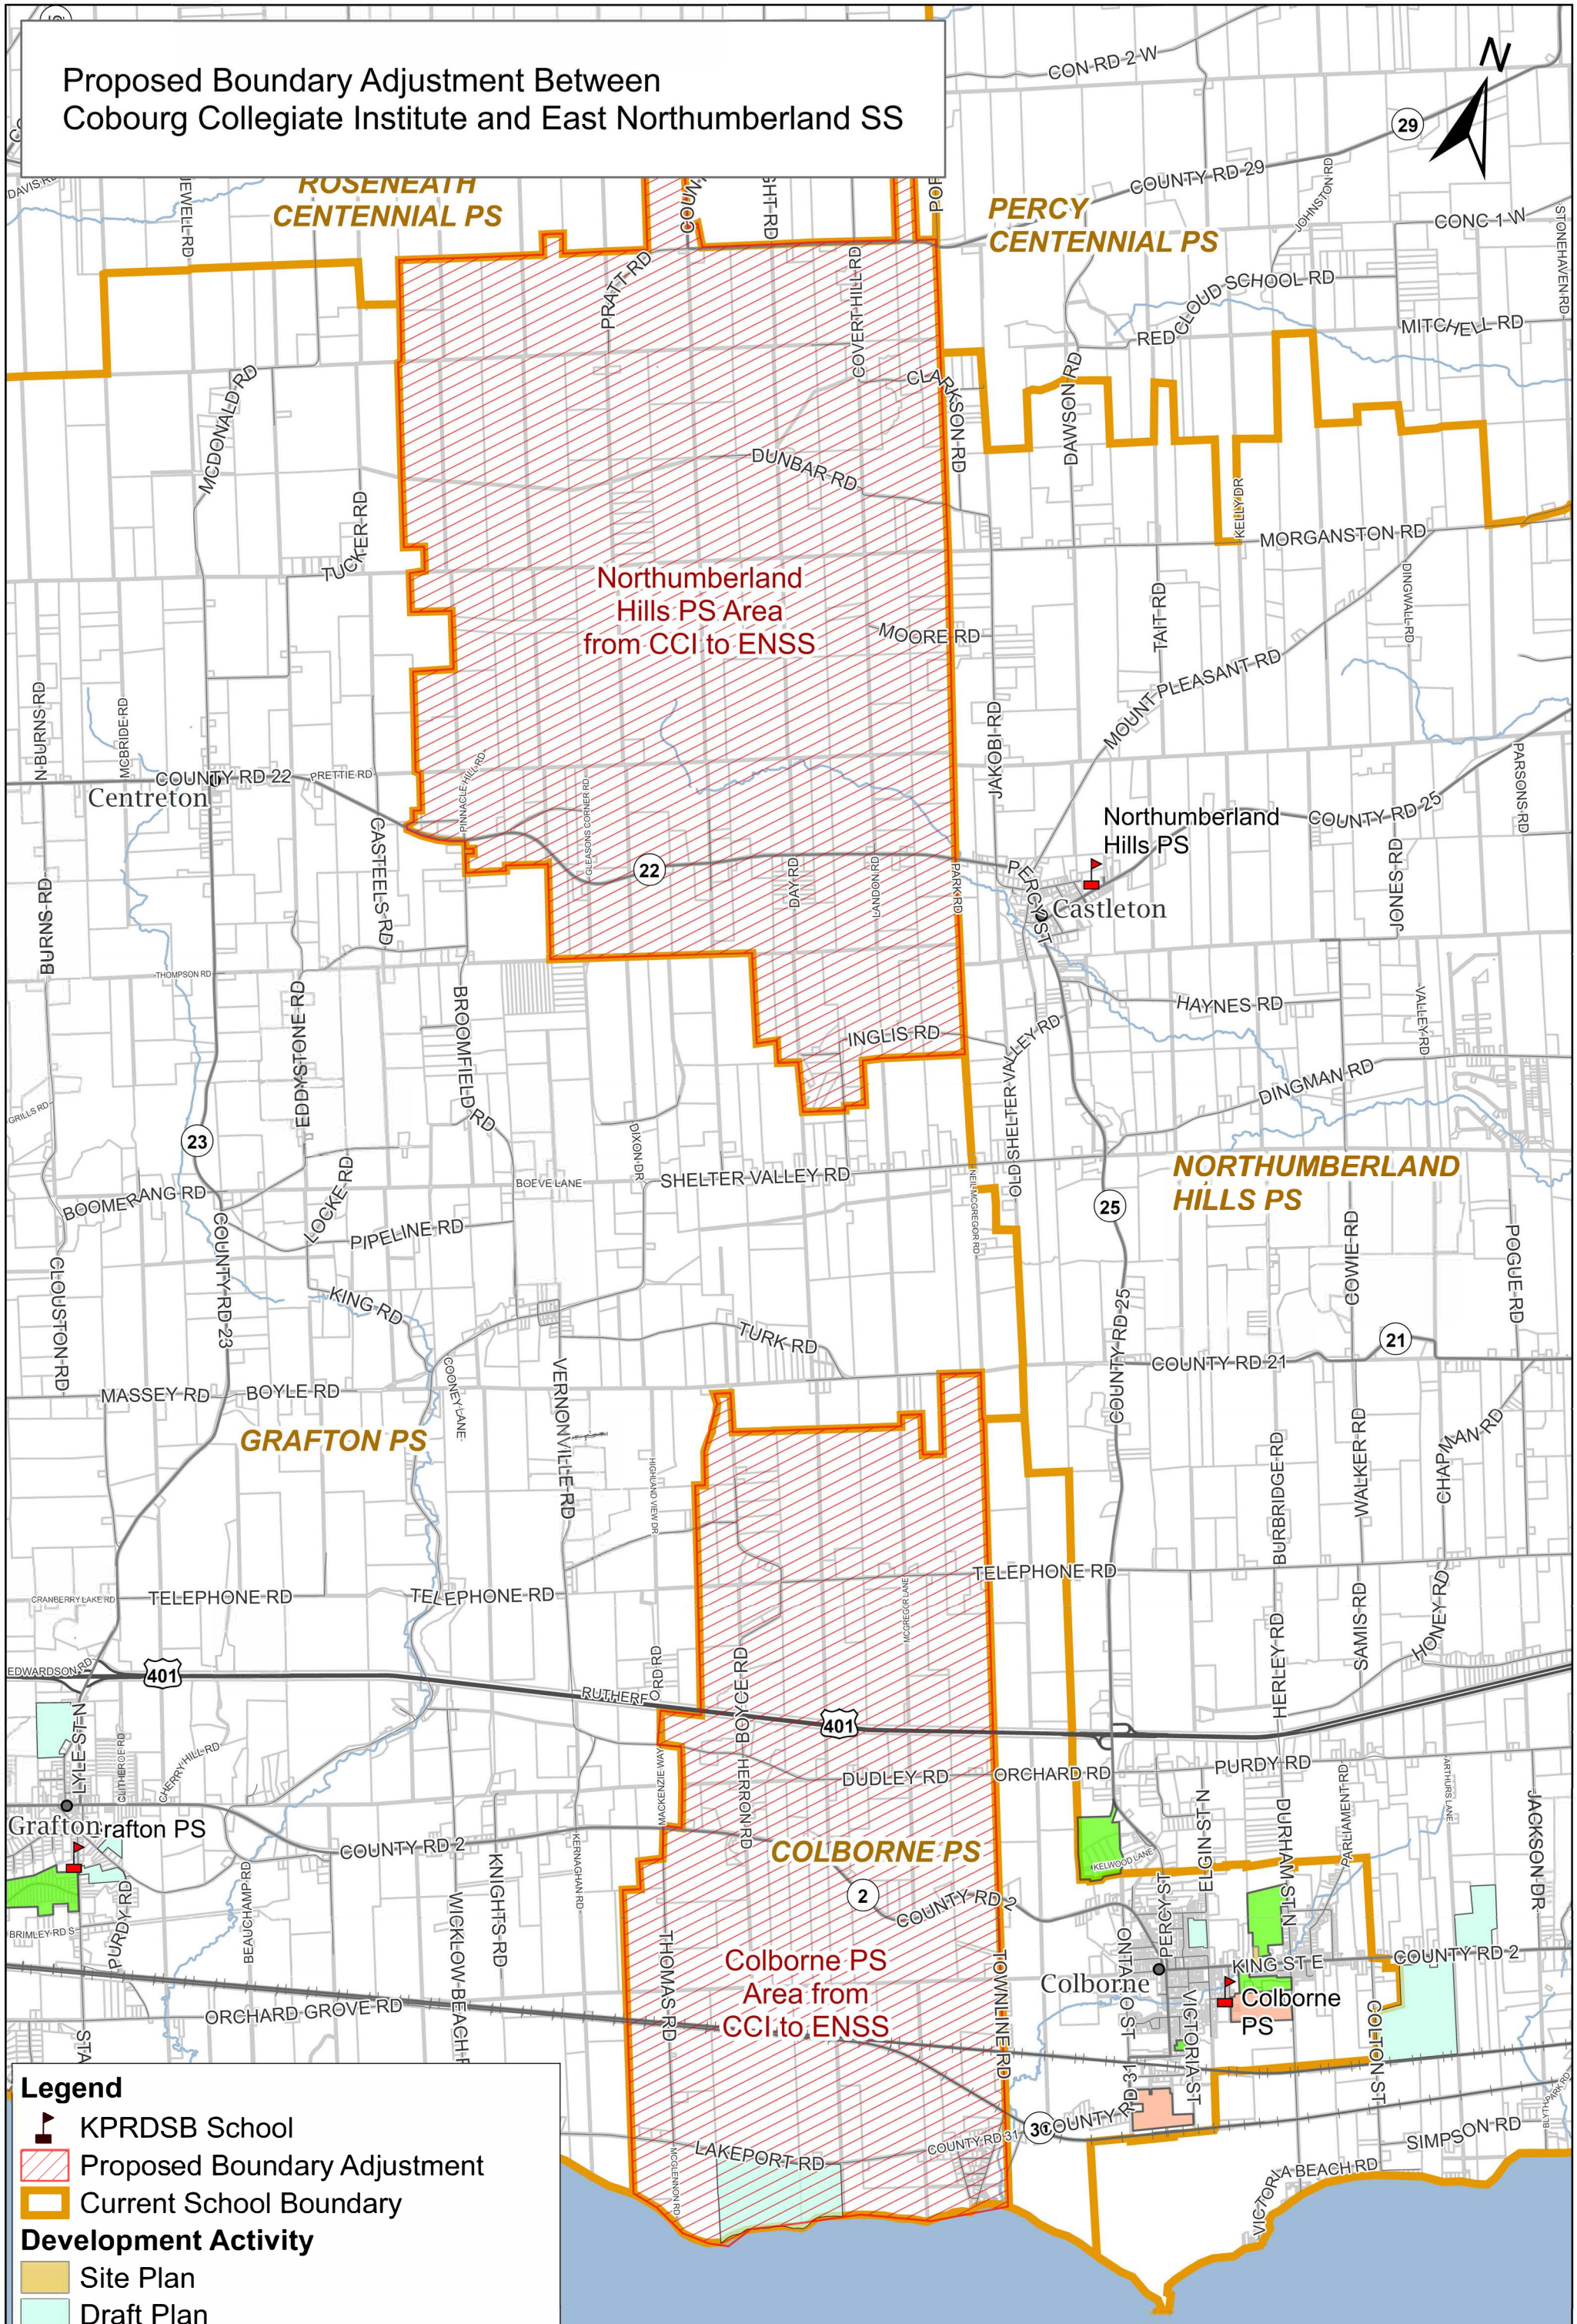

Proposed Boundary Adjustment Between Cobourg Collegiate Institute and East Northumberland SS

Legend

- KPRDSB School
- Proposed Boundary Adjustment
- Current School Boundary

Development Activity

- Site Plan
- Draft Plan
- Draft Approved
- Registered Subdivision
- Site Plan Approved

Map Date: Dec. 2024