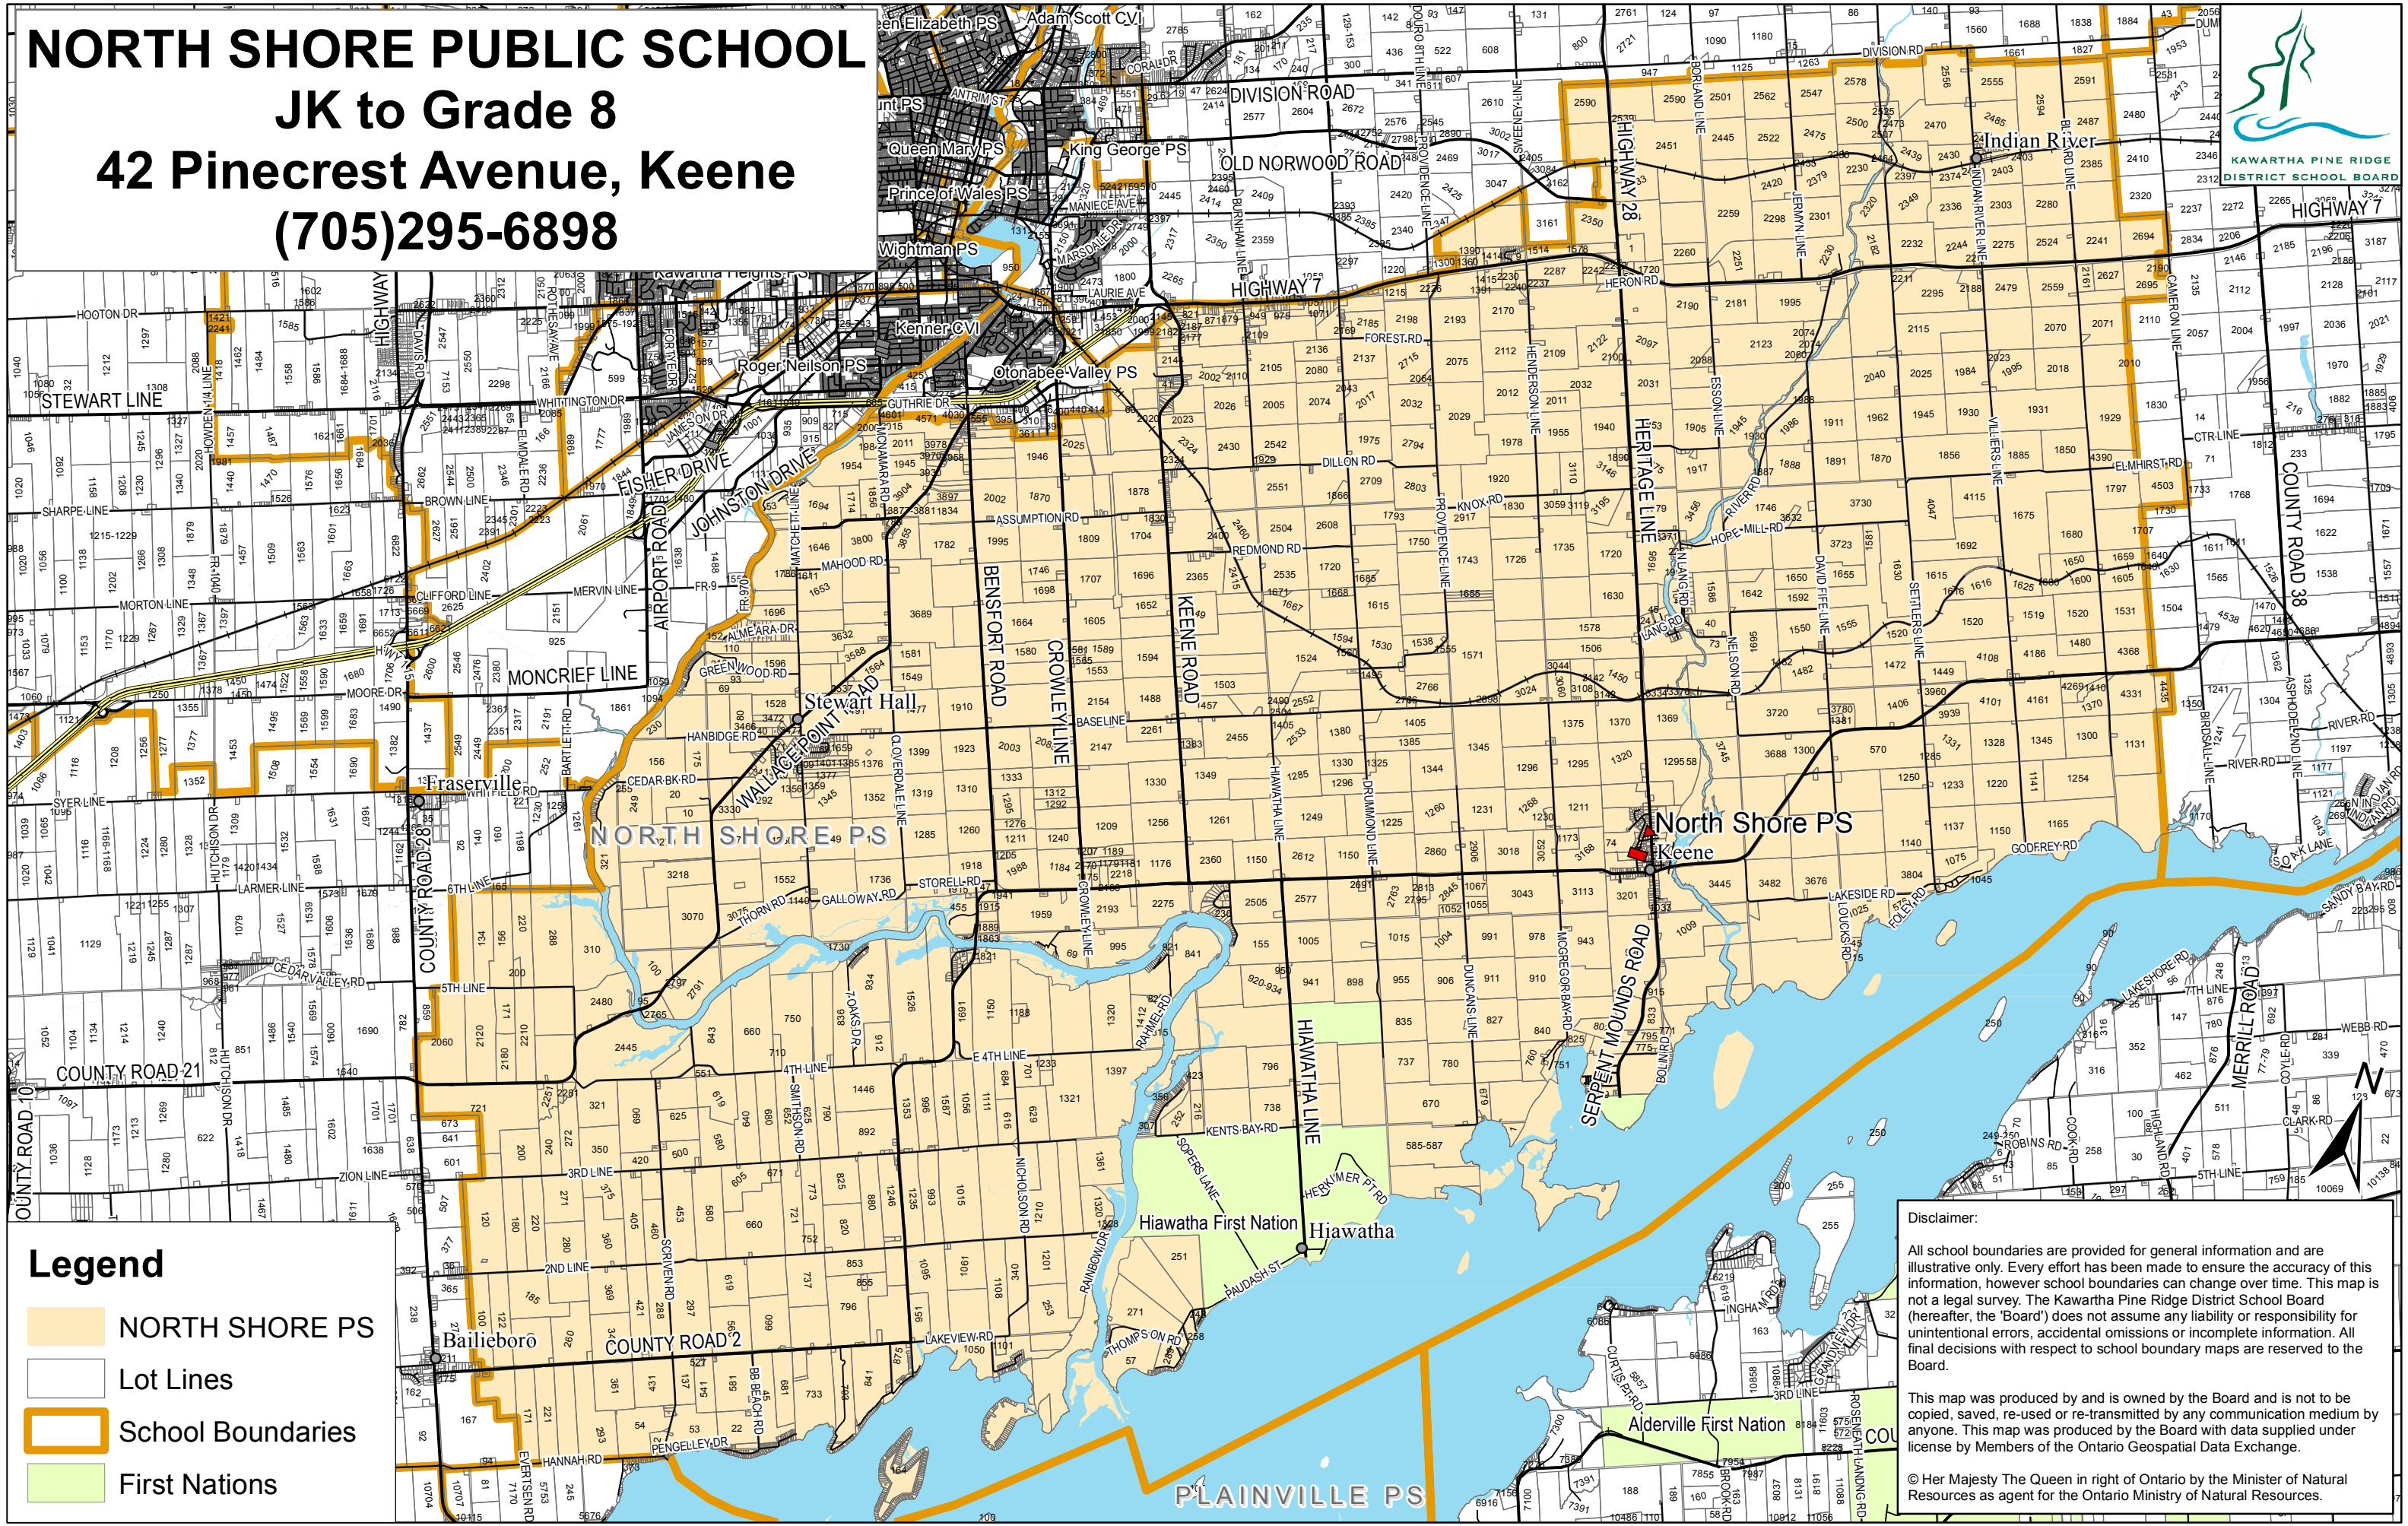

NORTH SHORE PUBLIC SCHOOL

JK to Grade 8

42 Pinecrest Avenue, Keene

(705)295-6898

- Legend**
- NORTH SHORE PS
 - Lot Lines
 - School Boundaries
 - First Nations

Disclaimer:
 All school boundaries are provided for general information and are illustrative only. Every effort has been made to ensure the accuracy of this information, however school boundaries can change over time. This map is not a legal survey. The Kawartha Pine Ridge District School Board (hereafter, the "Board") does not assume any liability or responsibility for unintentional errors, accidental omissions or incomplete information. All final decisions with respect to school boundary maps are reserved to the Board.

This map was produced by and is owned by the Board and is not to be copied, saved, re-used or re-transmitted by any communication medium by anyone. This map was produced by the Board with data supplied under license by Members of the Ontario Geospatial Data Exchange.