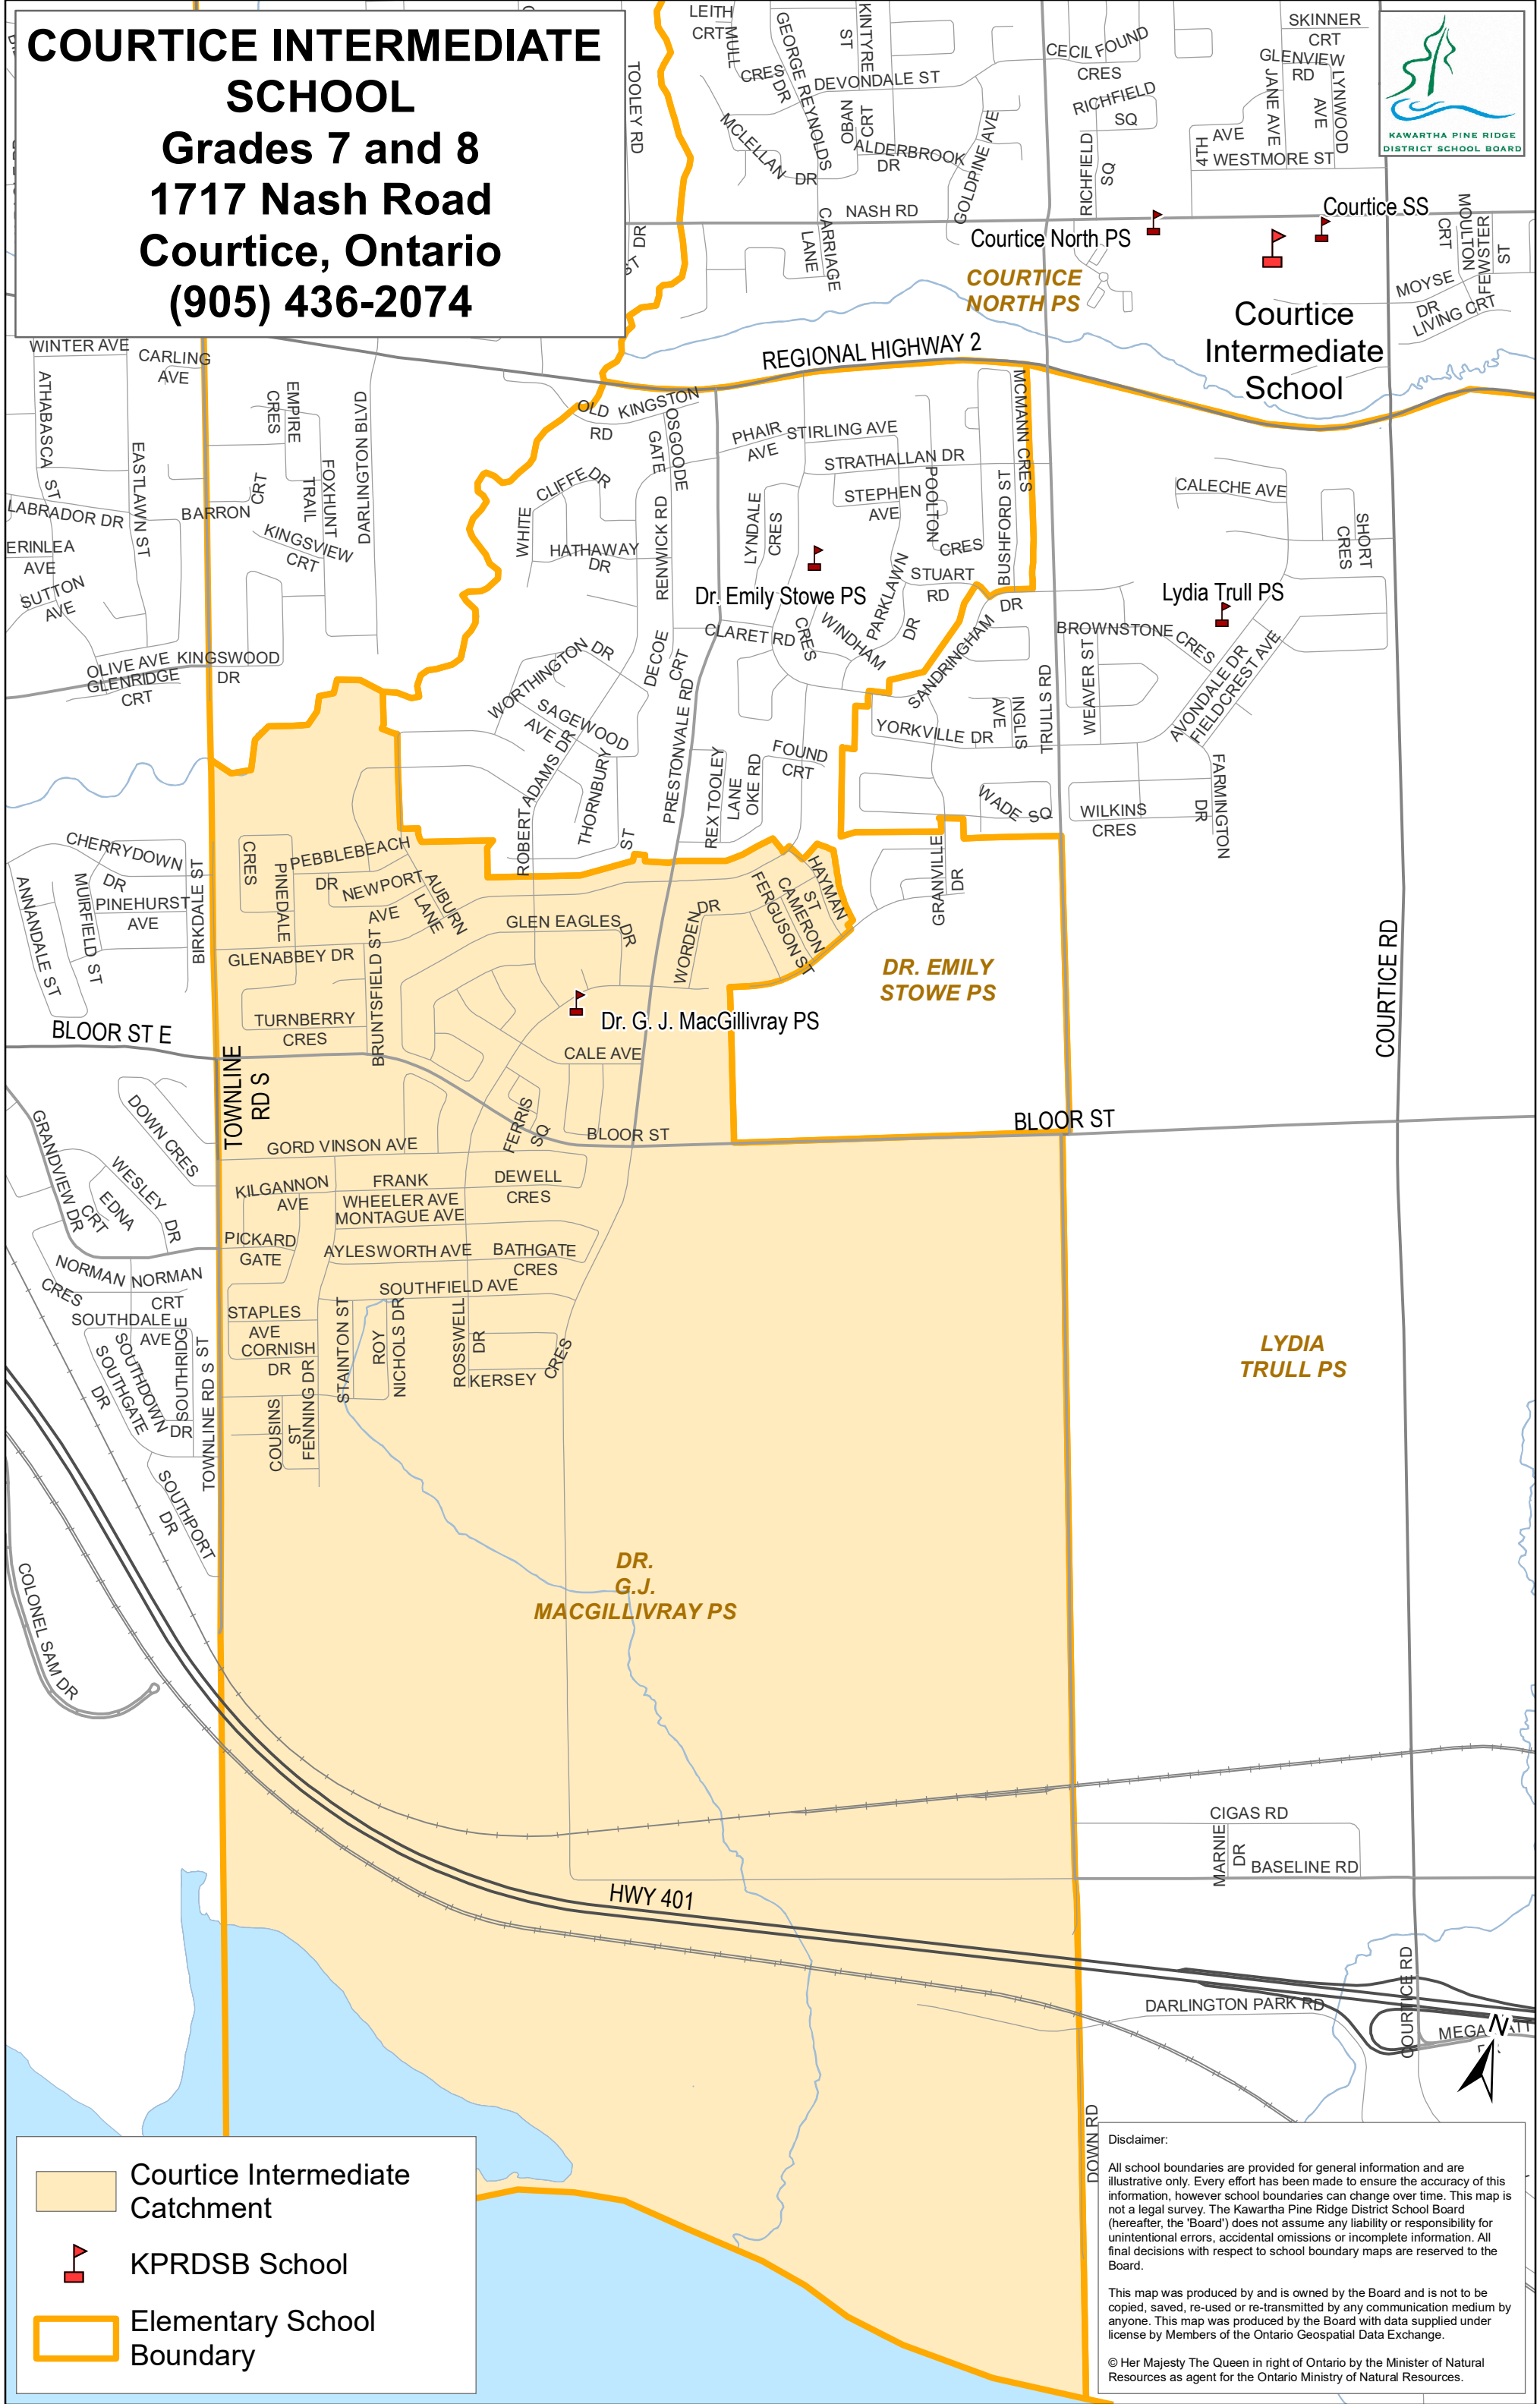

COURTICE INTERMEDIATE SCHOOL

Grades 7 and 8

1717 Nash Road

Courtice, Ontario

(905) 436-2074

- Courtice Intermediate Catchment
- KPRDSB School
- Elementary School Boundary

Disclaimer:

All school boundaries are provided for general information and are illustrative only. Every effort has been made to ensure the accuracy of this information, however school boundaries can change over time. This map is not a legal survey. The Kawartha Pine Ridge District School Board (hereafter, the "Board") does not assume any liability or responsibility for unintentional errors, accidental omissions or incomplete information. All final decisions with respect to school boundary maps are reserved to the Board.

This map was produced by and is owned by the Board and is not to be copied, saved, re-used or re-transmitted by any communication medium by anyone. This map was produced by the Board with data supplied under license by Members of the Ontario Geospatial Data Exchange.