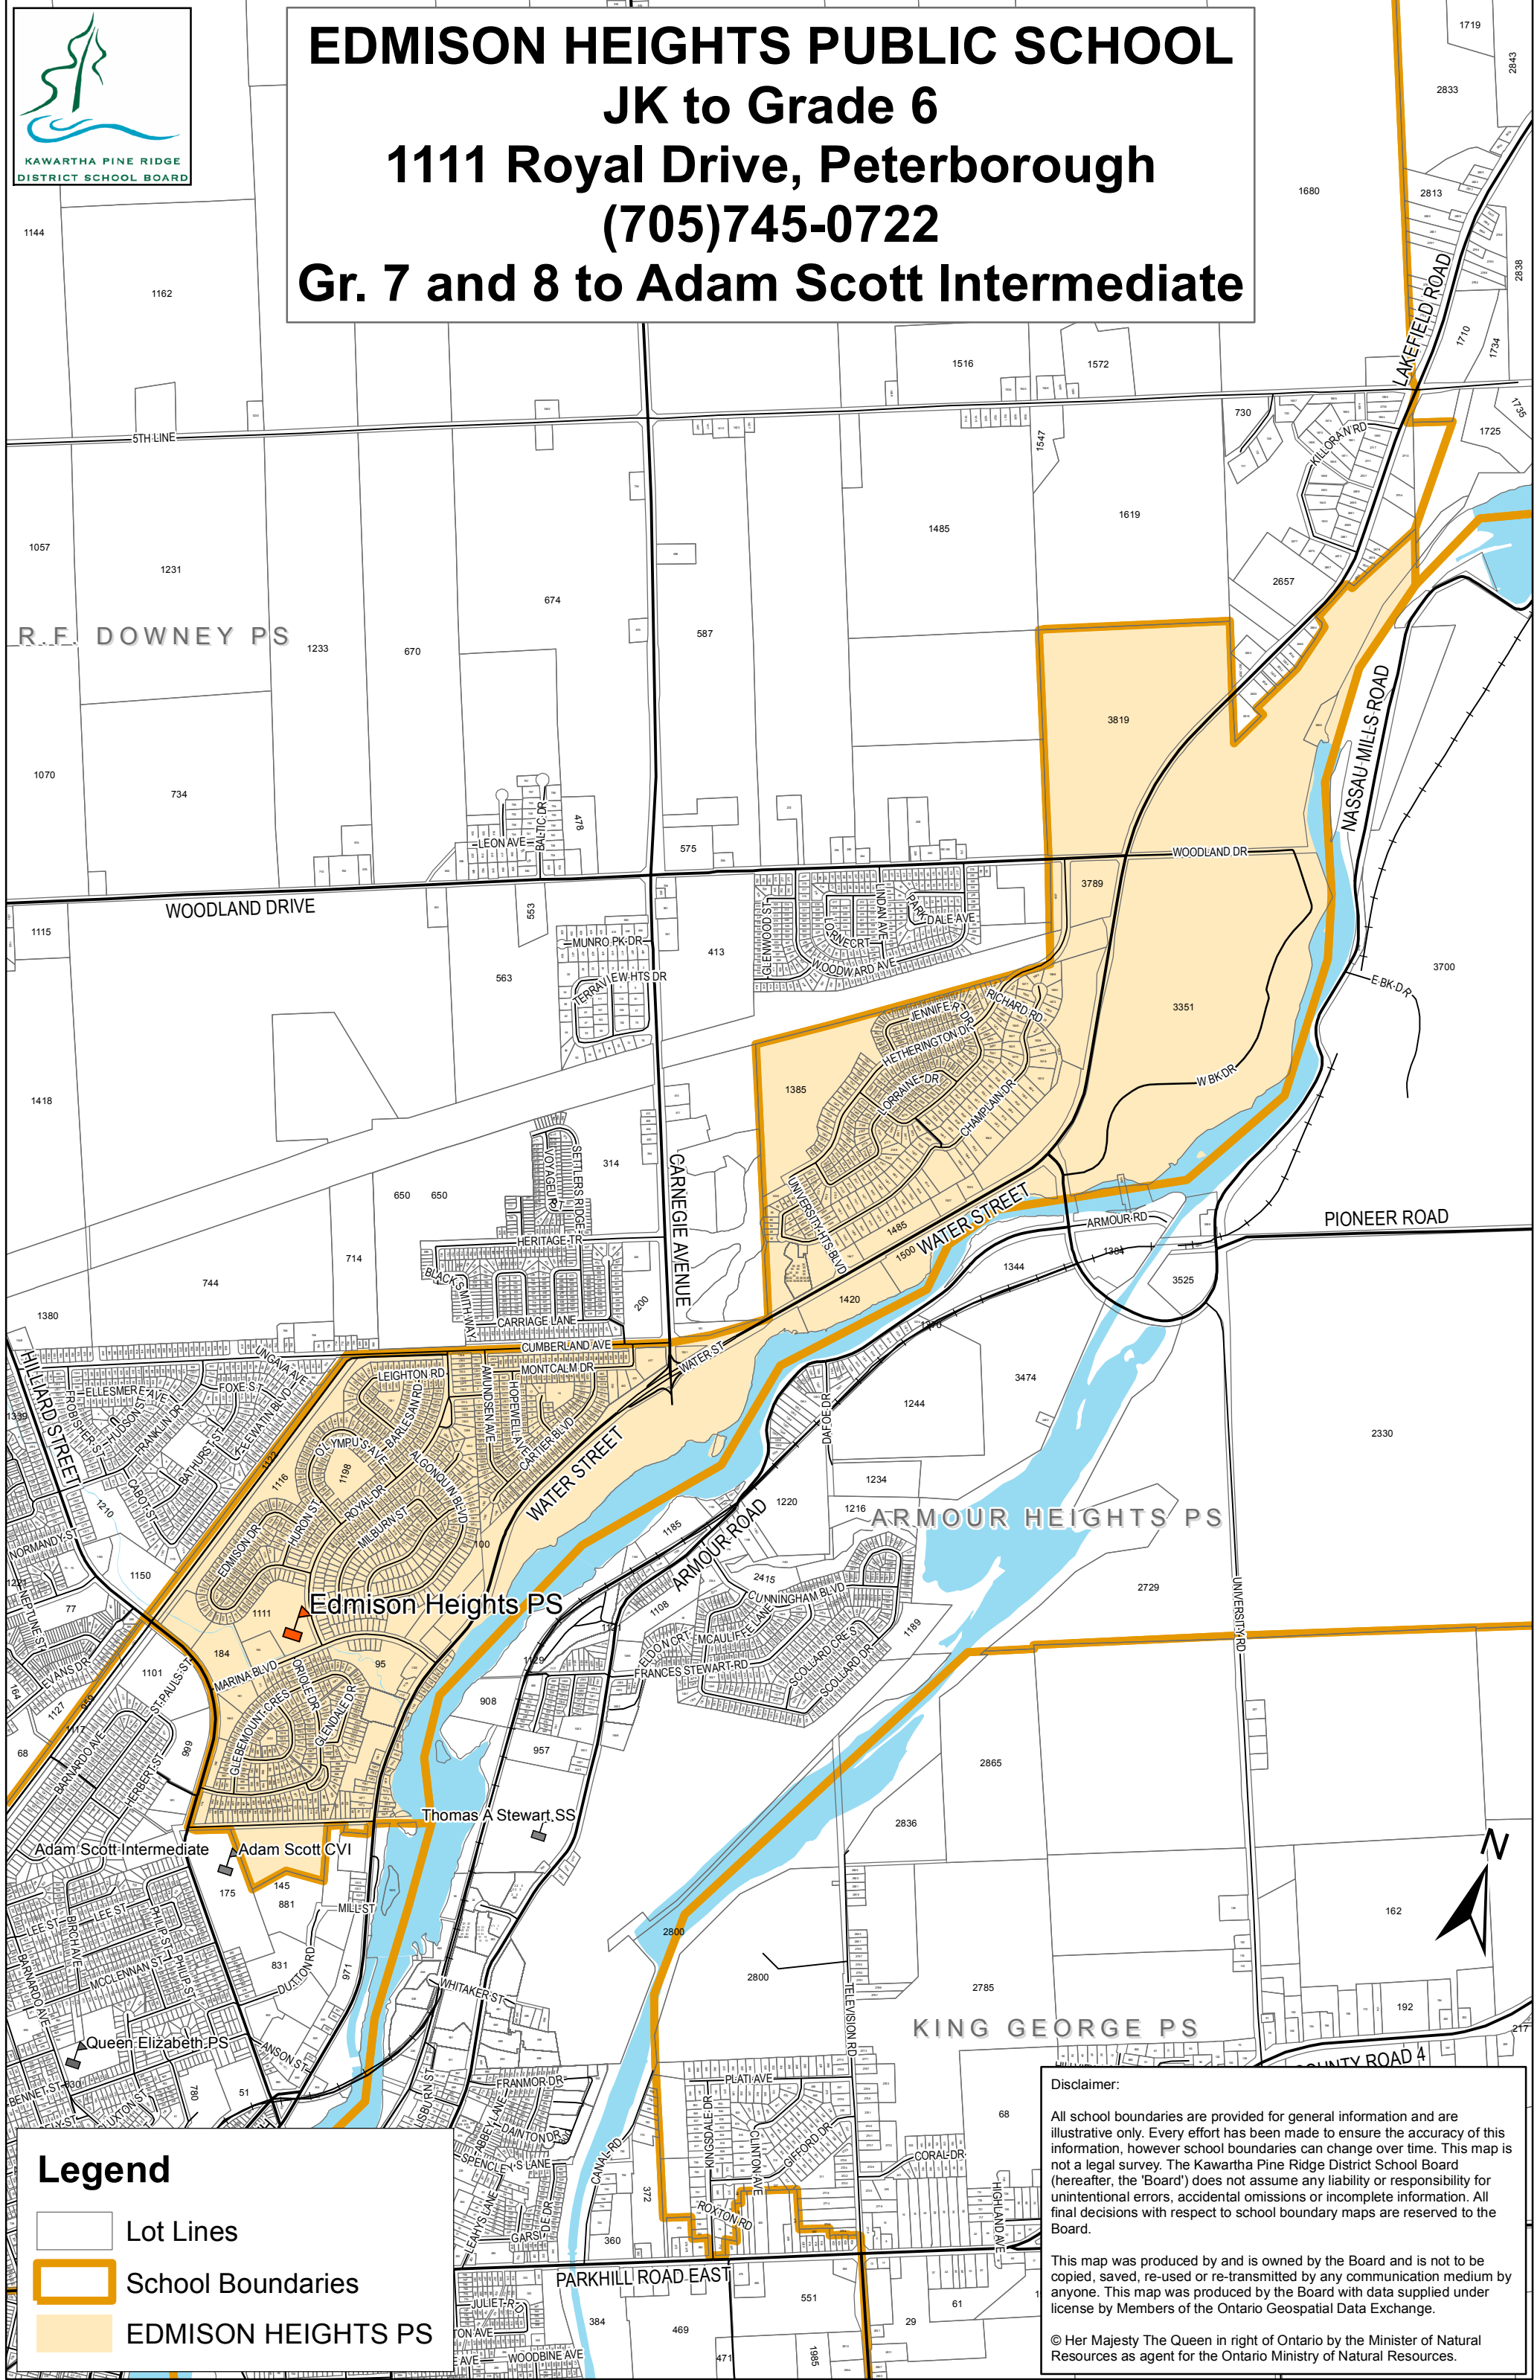

EDMISON HEIGHTS PUBLIC SCHOOL

JK to Grade 6

1111 Royal Drive, Peterborough

(705)745-0722

Gr. 7 and 8 to Adam Scott Intermediate

Legend

-  Lot Lines
-  School Boundaries
-  EDMISON HEIGHTS PS

Disclaimer:

All school boundaries are provided for general information and are illustrative only. Every effort has been made to ensure the accuracy of this information, however school boundaries can change over time. This map is not a legal survey. The Kawartha Pine Ridge District School Board (hereafter, the "Board") does not assume any liability or responsibility for unintentional errors, accidental omissions or incomplete information. All final decisions with respect to school boundary maps are reserved to the Board.

This map was produced by and is owned by the Board and is not to be copied, saved, re-used or re-transmitted by any communication medium by anyone. This map was produced by the Board with data supplied under license by Members of the Ontario Geospatial Data Exchange.