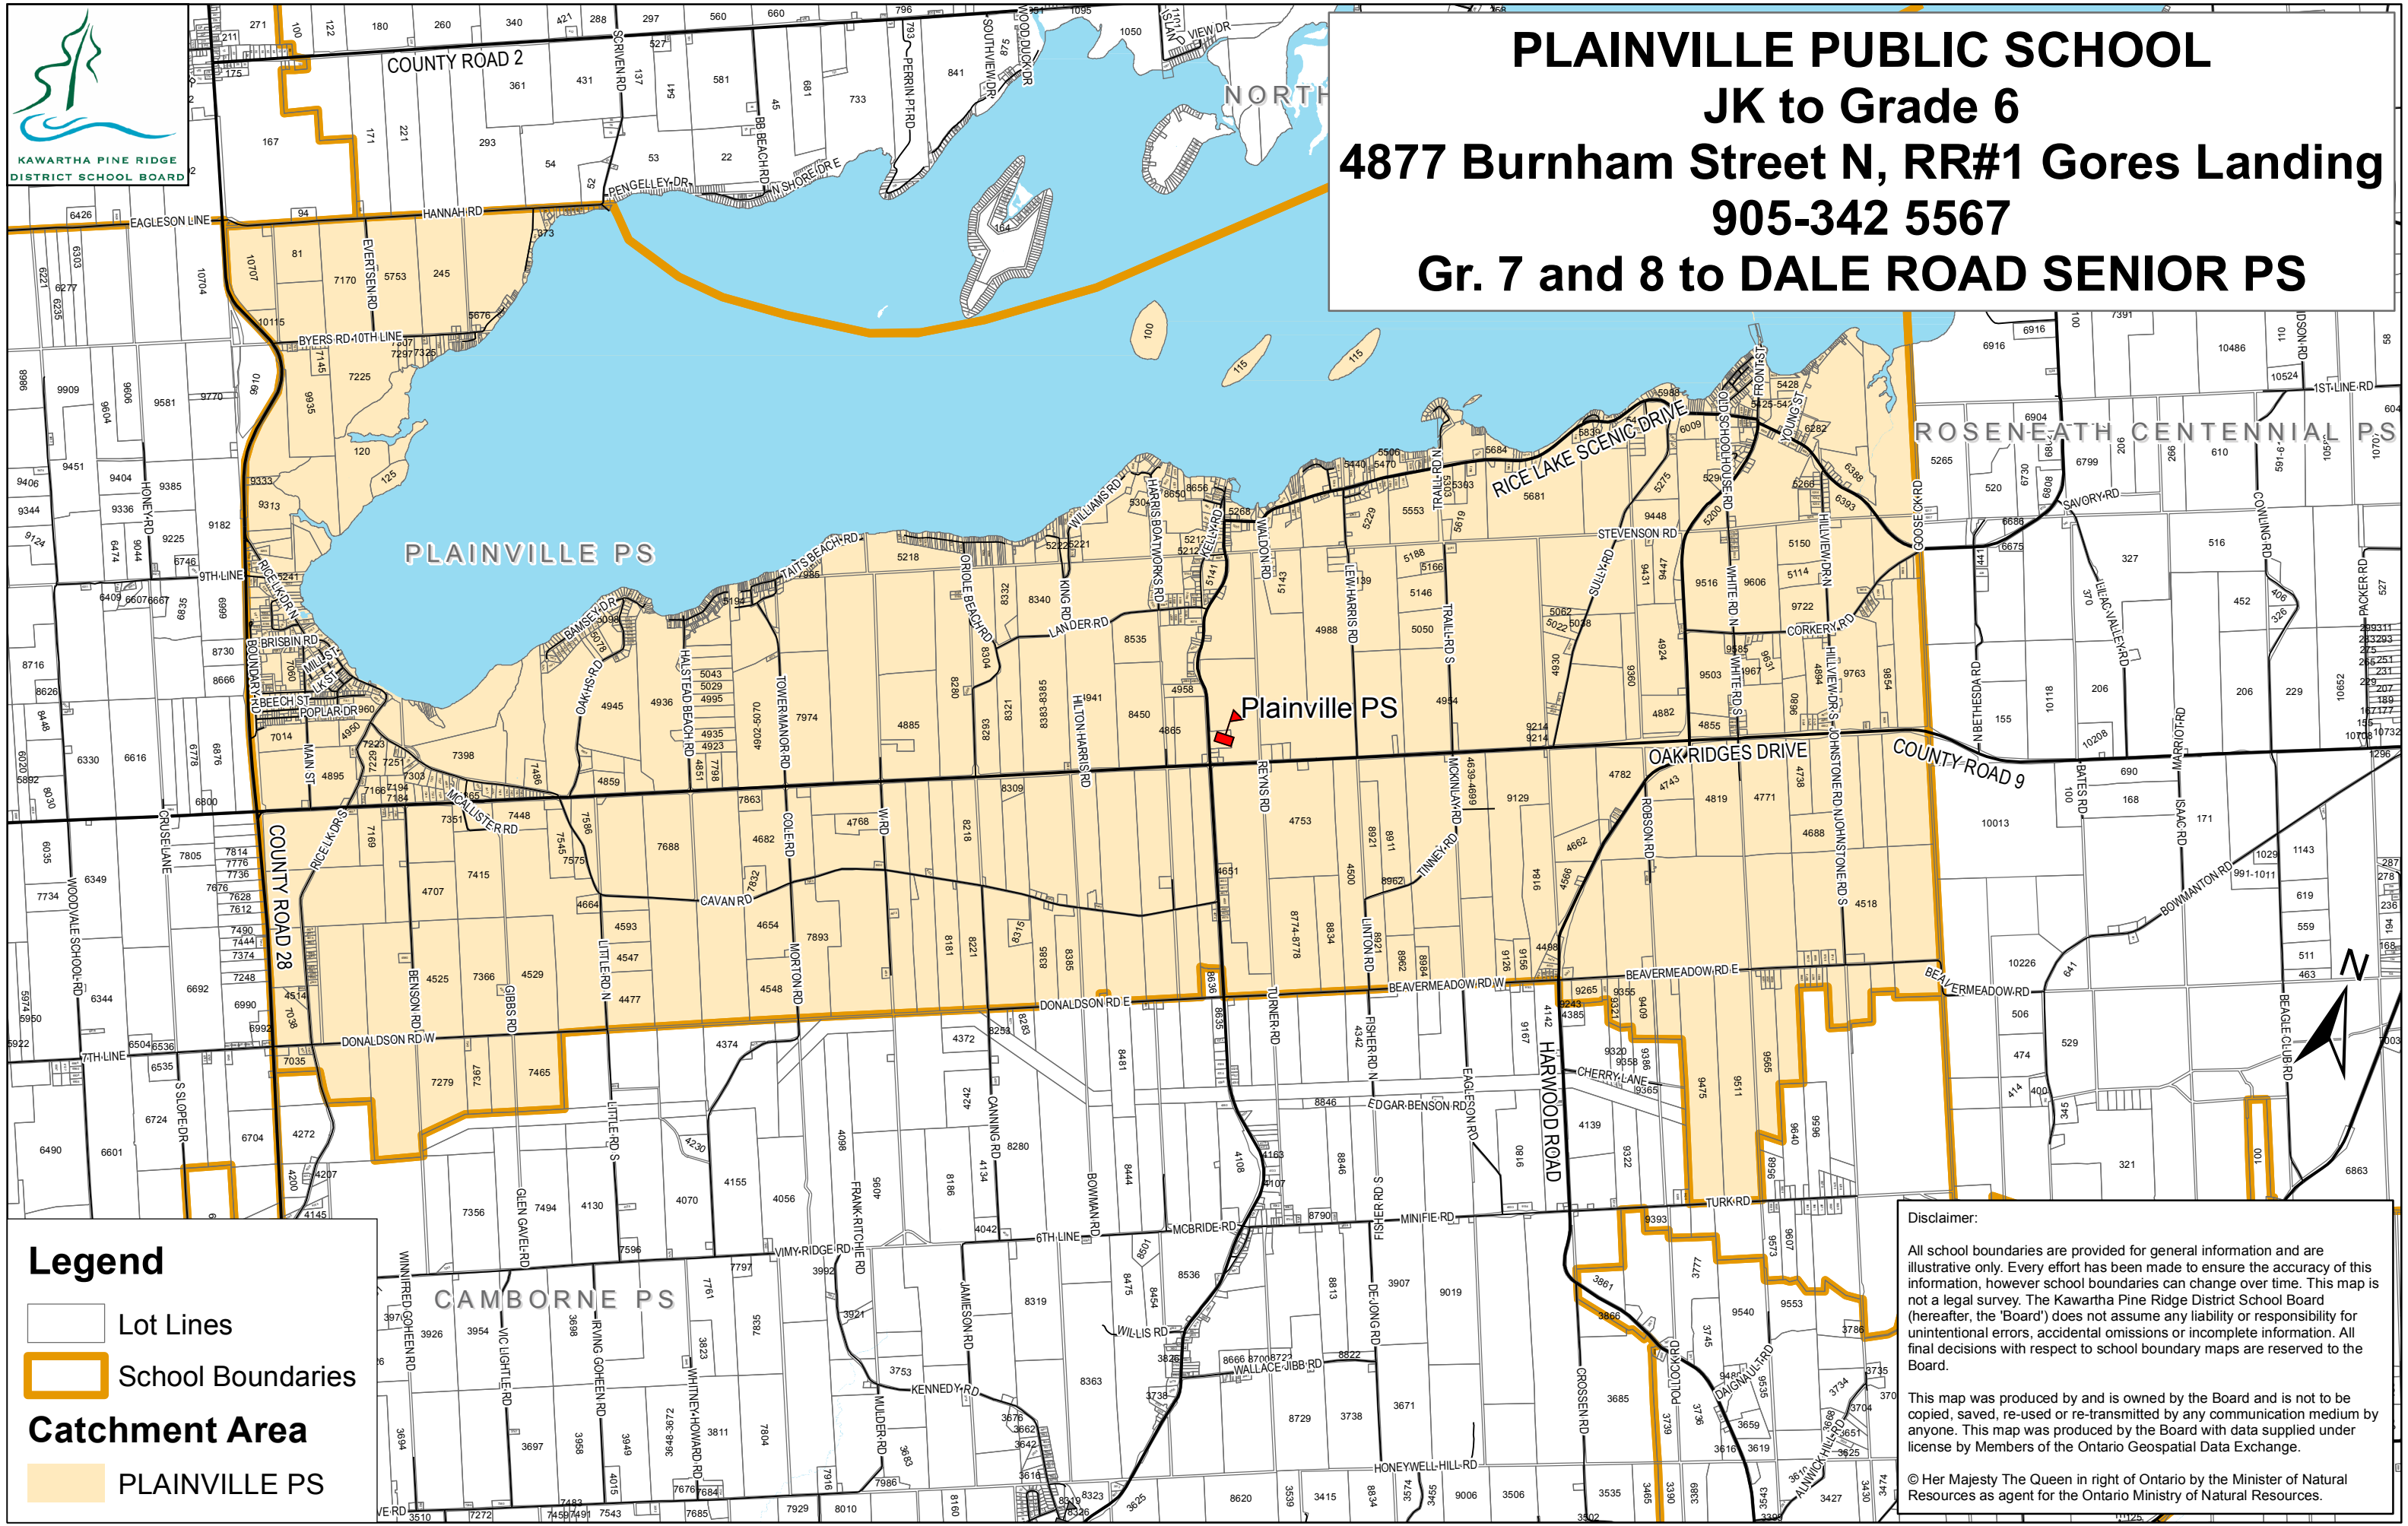

KAWARTHA PINE RIDGE DISTRICT SCHOOL BOARD

PLAINVILLE PUBLIC SCHOOL
JK to Grade 6
4877 Burnham Street N, RR#1 Gores Landing
905-342 5567
Gr. 7 and 8 to DALE ROAD SENIOR PS

Legend

- Lot Lines
- School Boundaries
- Catchment Area**
- PLAINVILLE PS

Disclaimer:

All school boundaries are provided for general information and are illustrative only. Every effort has been made to ensure the accuracy of this information, however school boundaries can change over time. This map is not a legal survey. The Kawartha Pine Ridge District School Board (hereafter, the "Board") does not assume any liability or responsibility for unintentional errors, accidental omissions or incomplete information. All final decisions with respect to school boundary maps are reserved to the Board.