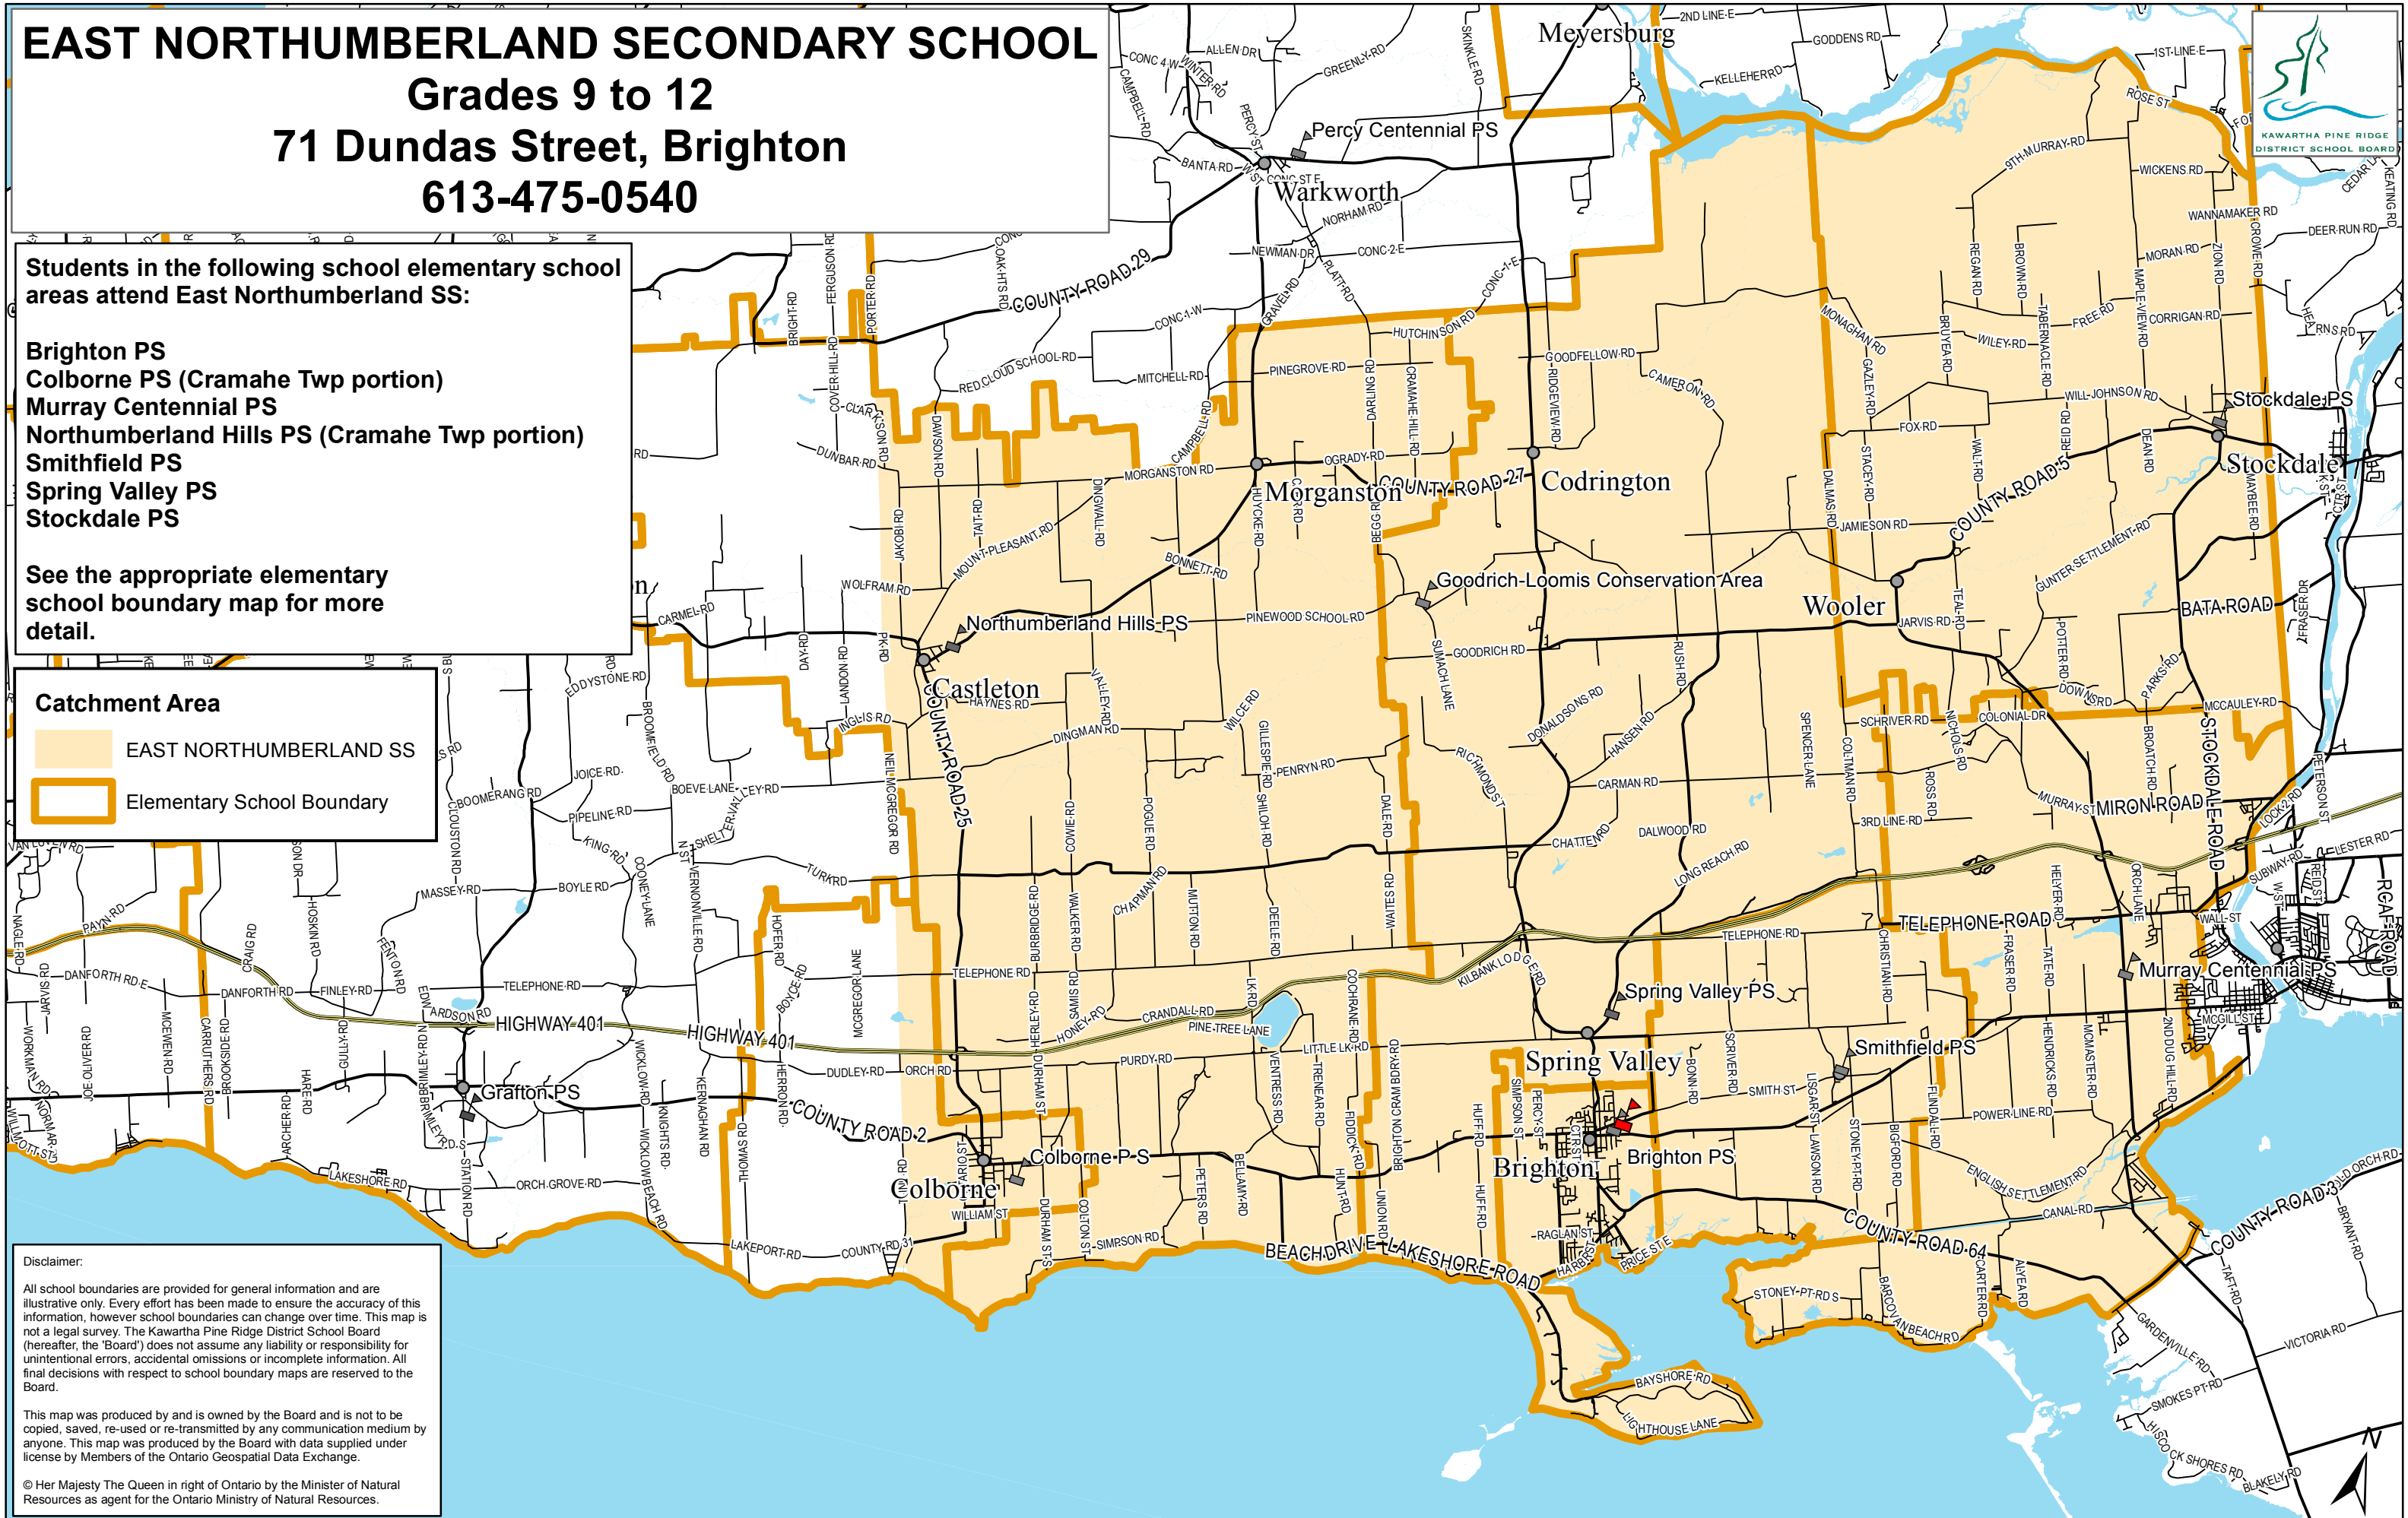

EAST NORTHUMBERLAND SECONDARY SCHOOL

Grades 9 to 12

71 Dundas Street, Brighton
613-475-0540

Students in the following school elementary school areas attend East Northumberland SS:

- Brighton PS
- Colborne PS (Cramahe Twp portion)
- Murray Centennial PS
- Northumberland Hills PS (Cramahe Twp portion)
- Smithfield PS
- Spring Valley PS
- Stockdale PS

See the appropriate elementary school boundary map for more detail.

Catchment Area

- EAST NORTHUMBERLAND SS
- Elementary School Boundary

Disclaimer:
All school boundaries are provided for general information and are illustrative only. Every effort has been made to ensure the accuracy of this information, however school boundaries can change over time. This map is not a legal survey. The Kawartha Pine Ridge District School Board (hereafter, the "Board") does not assume any liability or responsibility for unintentional errors, accidental omissions or incomplete information. All final decisions with respect to school boundary maps are reserved to the Board.

This map was produced by and is owned by the Board and is not to be copied, saved, re-used or re-transmitted by any communication medium by anyone. This map was produced by the Board with data supplied under license by Members of the Ontario Geospatial Data Exchange.

© Her Majesty The Queen in right of Ontario by the Minister of Natural Resources as agent for the Ontario Ministry of Natural Resources.