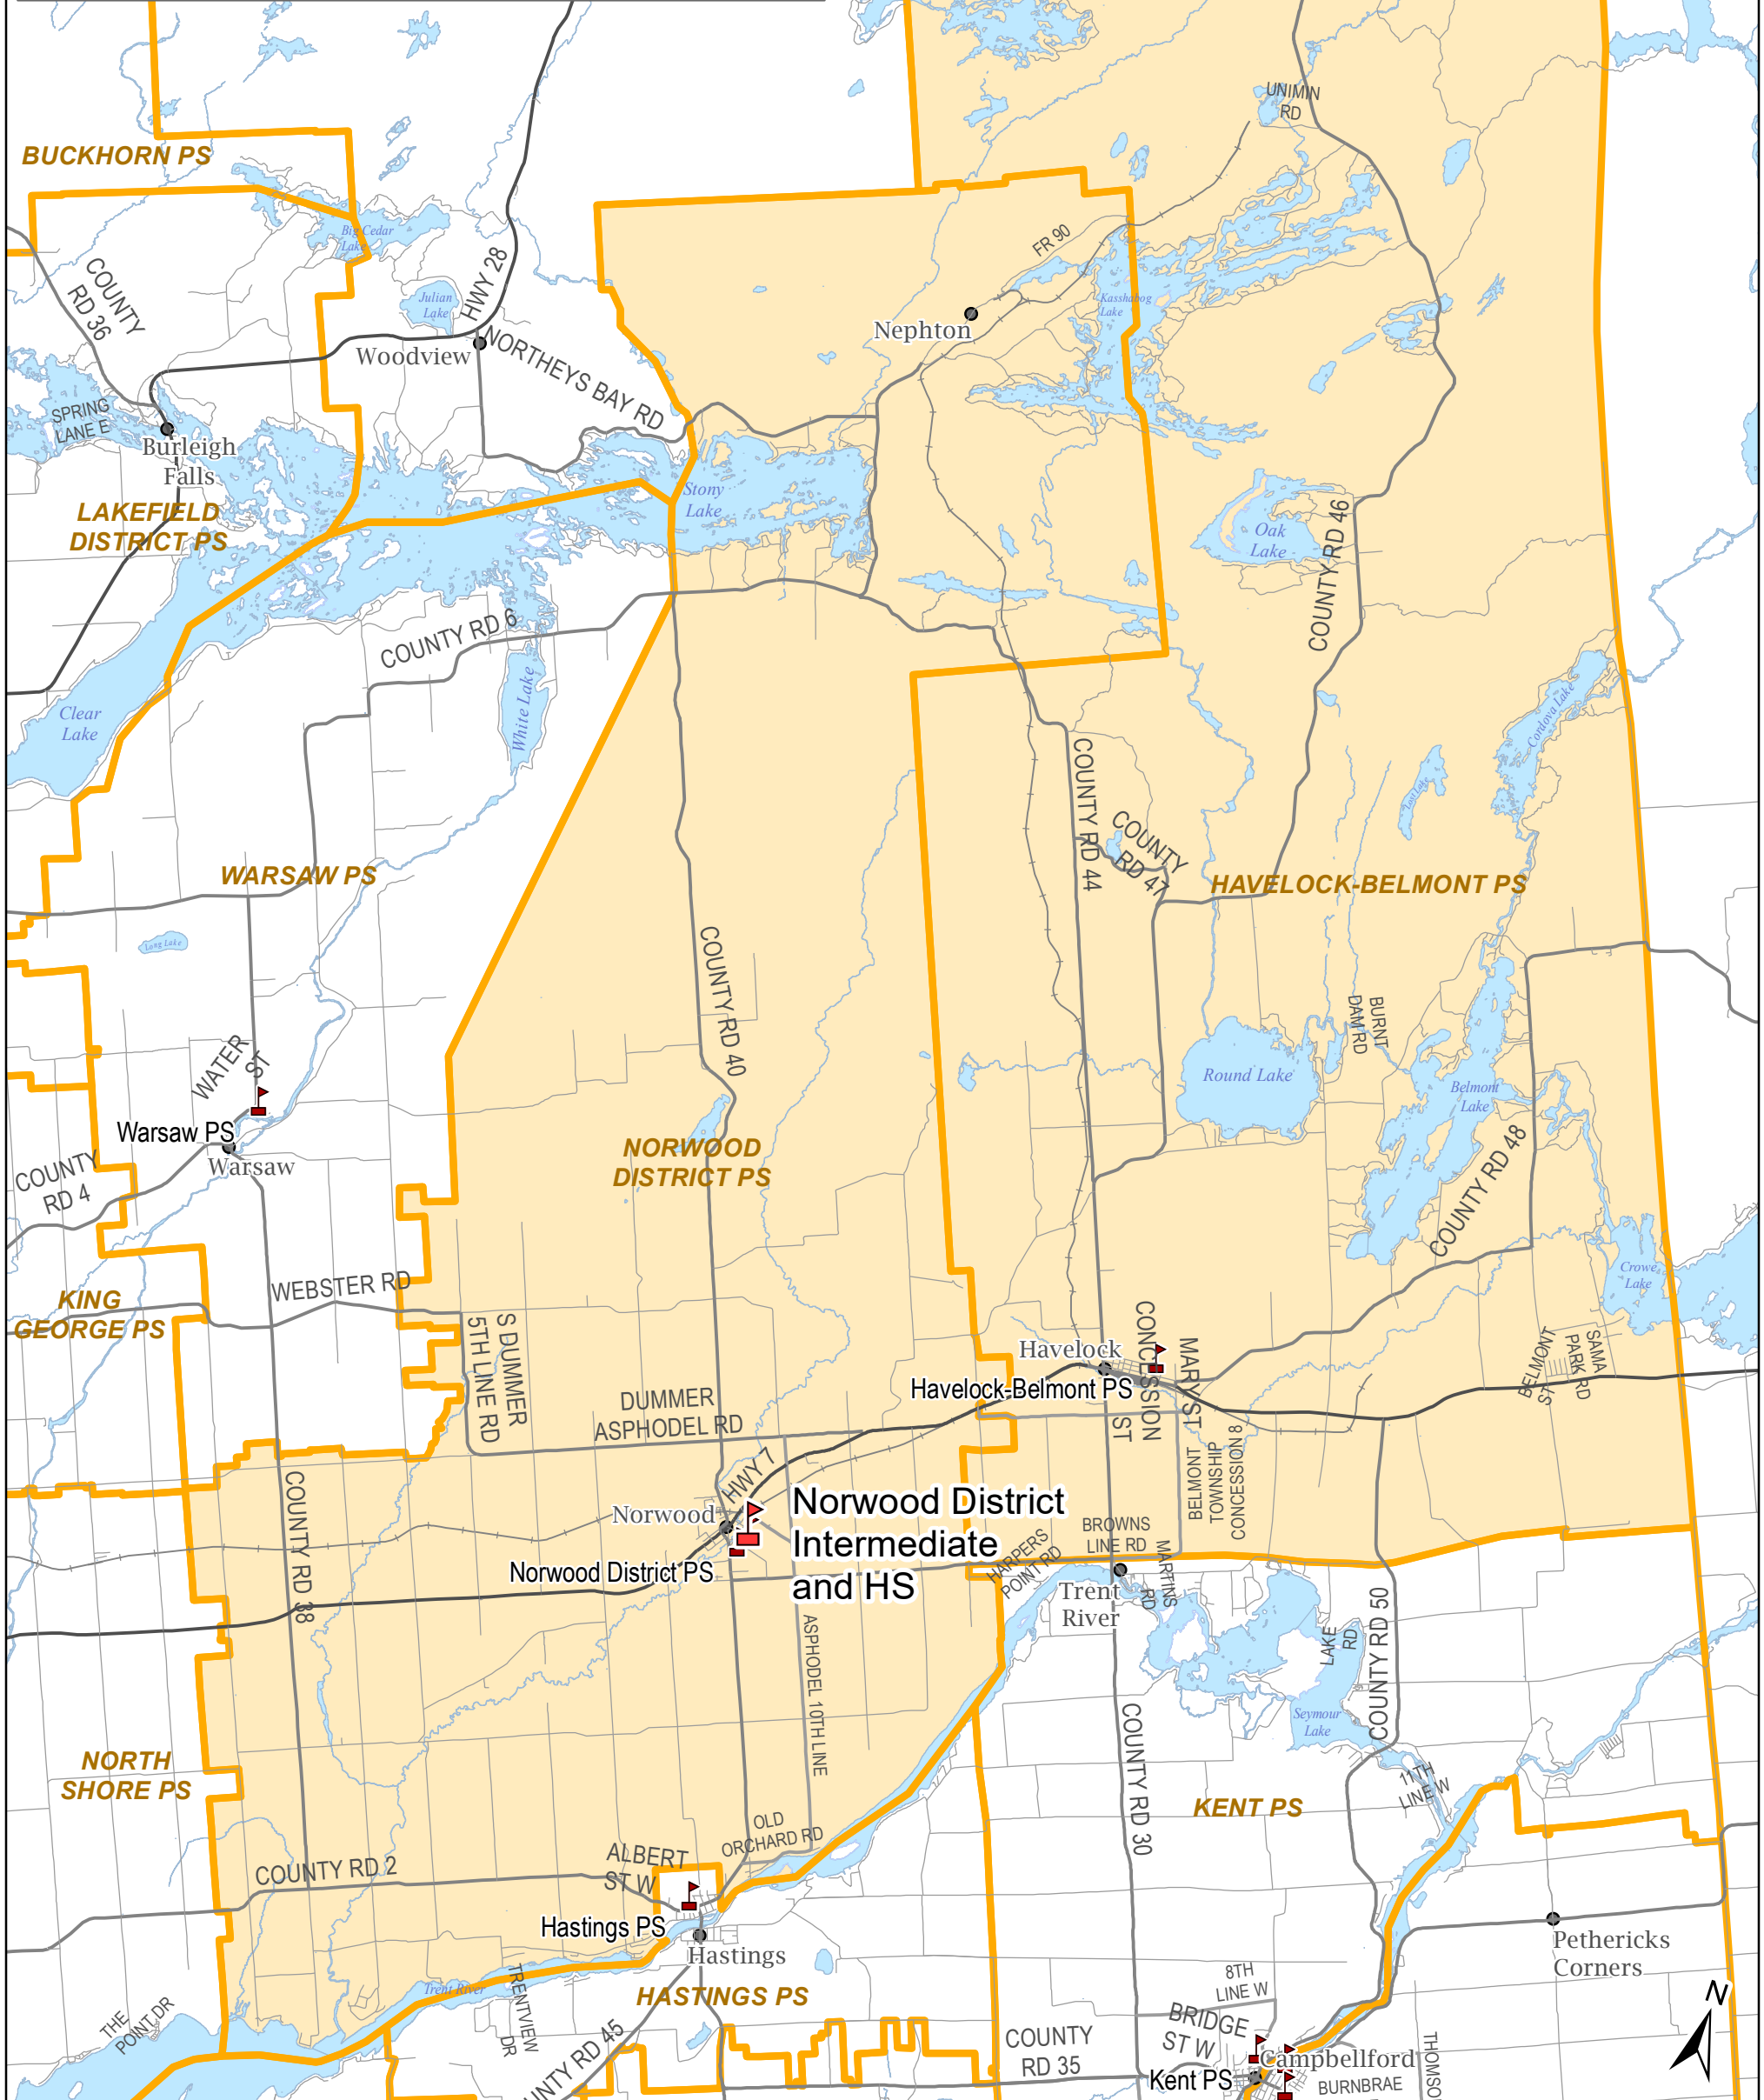

NORWOOD DISTRICT INTERMEDIATE SCHOOL

Grade 7 to 8

44 Elm Street, Norwood, Ontario
(705) 639-5332

- KPRDSB School
- Norwood District Intermediate School
- Elementary School Boundary

Disclaimer:
All school boundaries are provided for general information and are illustrative only. Every effort has been made to ensure the accuracy of this information, however school boundaries can change over time. This map is not a legal survey. The Kawartha Pine Ridge District School Board (hereafter, the 'Board') does not assume any liability or responsibility for unintentional errors, accidental omissions or incomplete information. All final decisions with respect to school boundary maps are reserved to the Board.

This map was produced by and is owned by the Board and is not to be copied, saved, re-used or re-transmitted by any communication medium by anyone. This map was produced by the Board with data supplied under license by Members of the Ontario Geospatial Data Exchange.