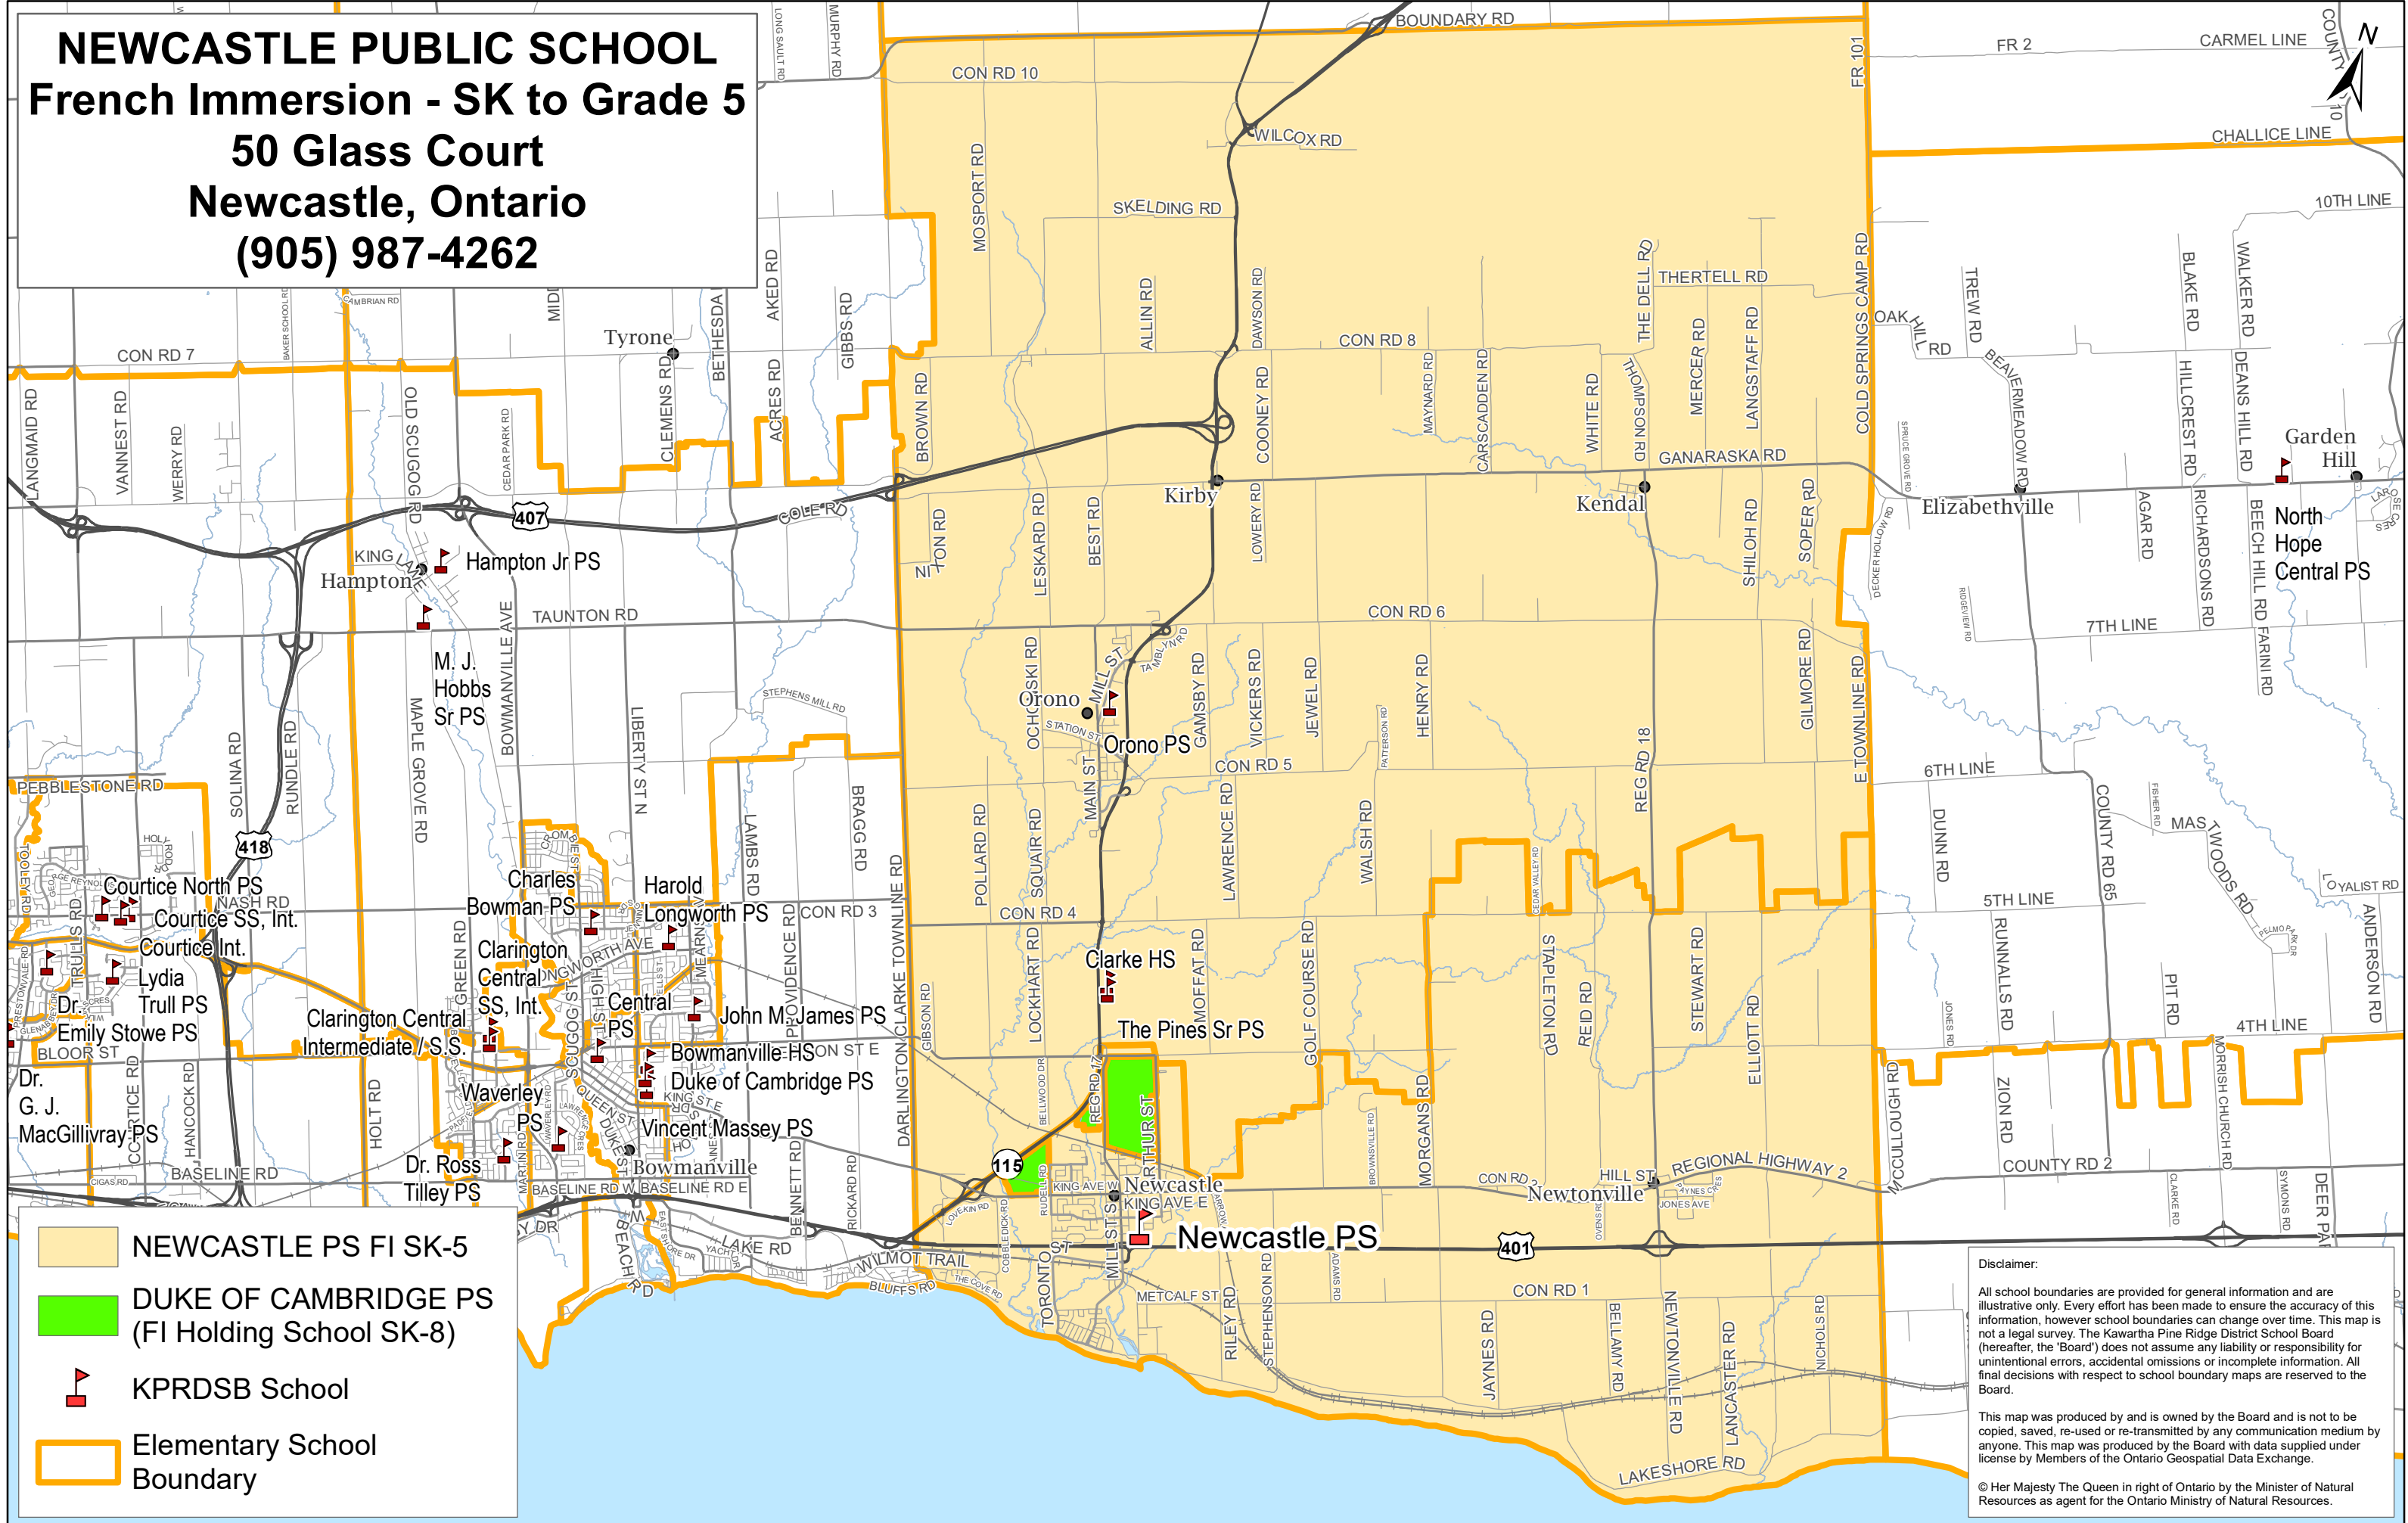

NEWCASTLE PUBLIC SCHOOL
French Immersion - SK to Grade 5
50 Glass Court
Newcastle, Ontario
(905) 987-4262

- NEWCASTLE PS FI SK-5
- DUKE OF CAMBRIDGE PS (FI Holding School SK-8)
- KPRDSB School
- Elementary School Boundary

Disclaimer:
 All school boundaries are provided for general information and are illustrative only. Every effort has been made to ensure the accuracy of this information, however school boundaries can change over time. This map is not a legal survey. The Kawartha Pine Ridge District School Board (hereafter, the 'Board') does not assume any liability or responsibility for unintentional errors, accidental omissions or incomplete information. All final decisions with respect to school boundary maps are reserved to the Board.