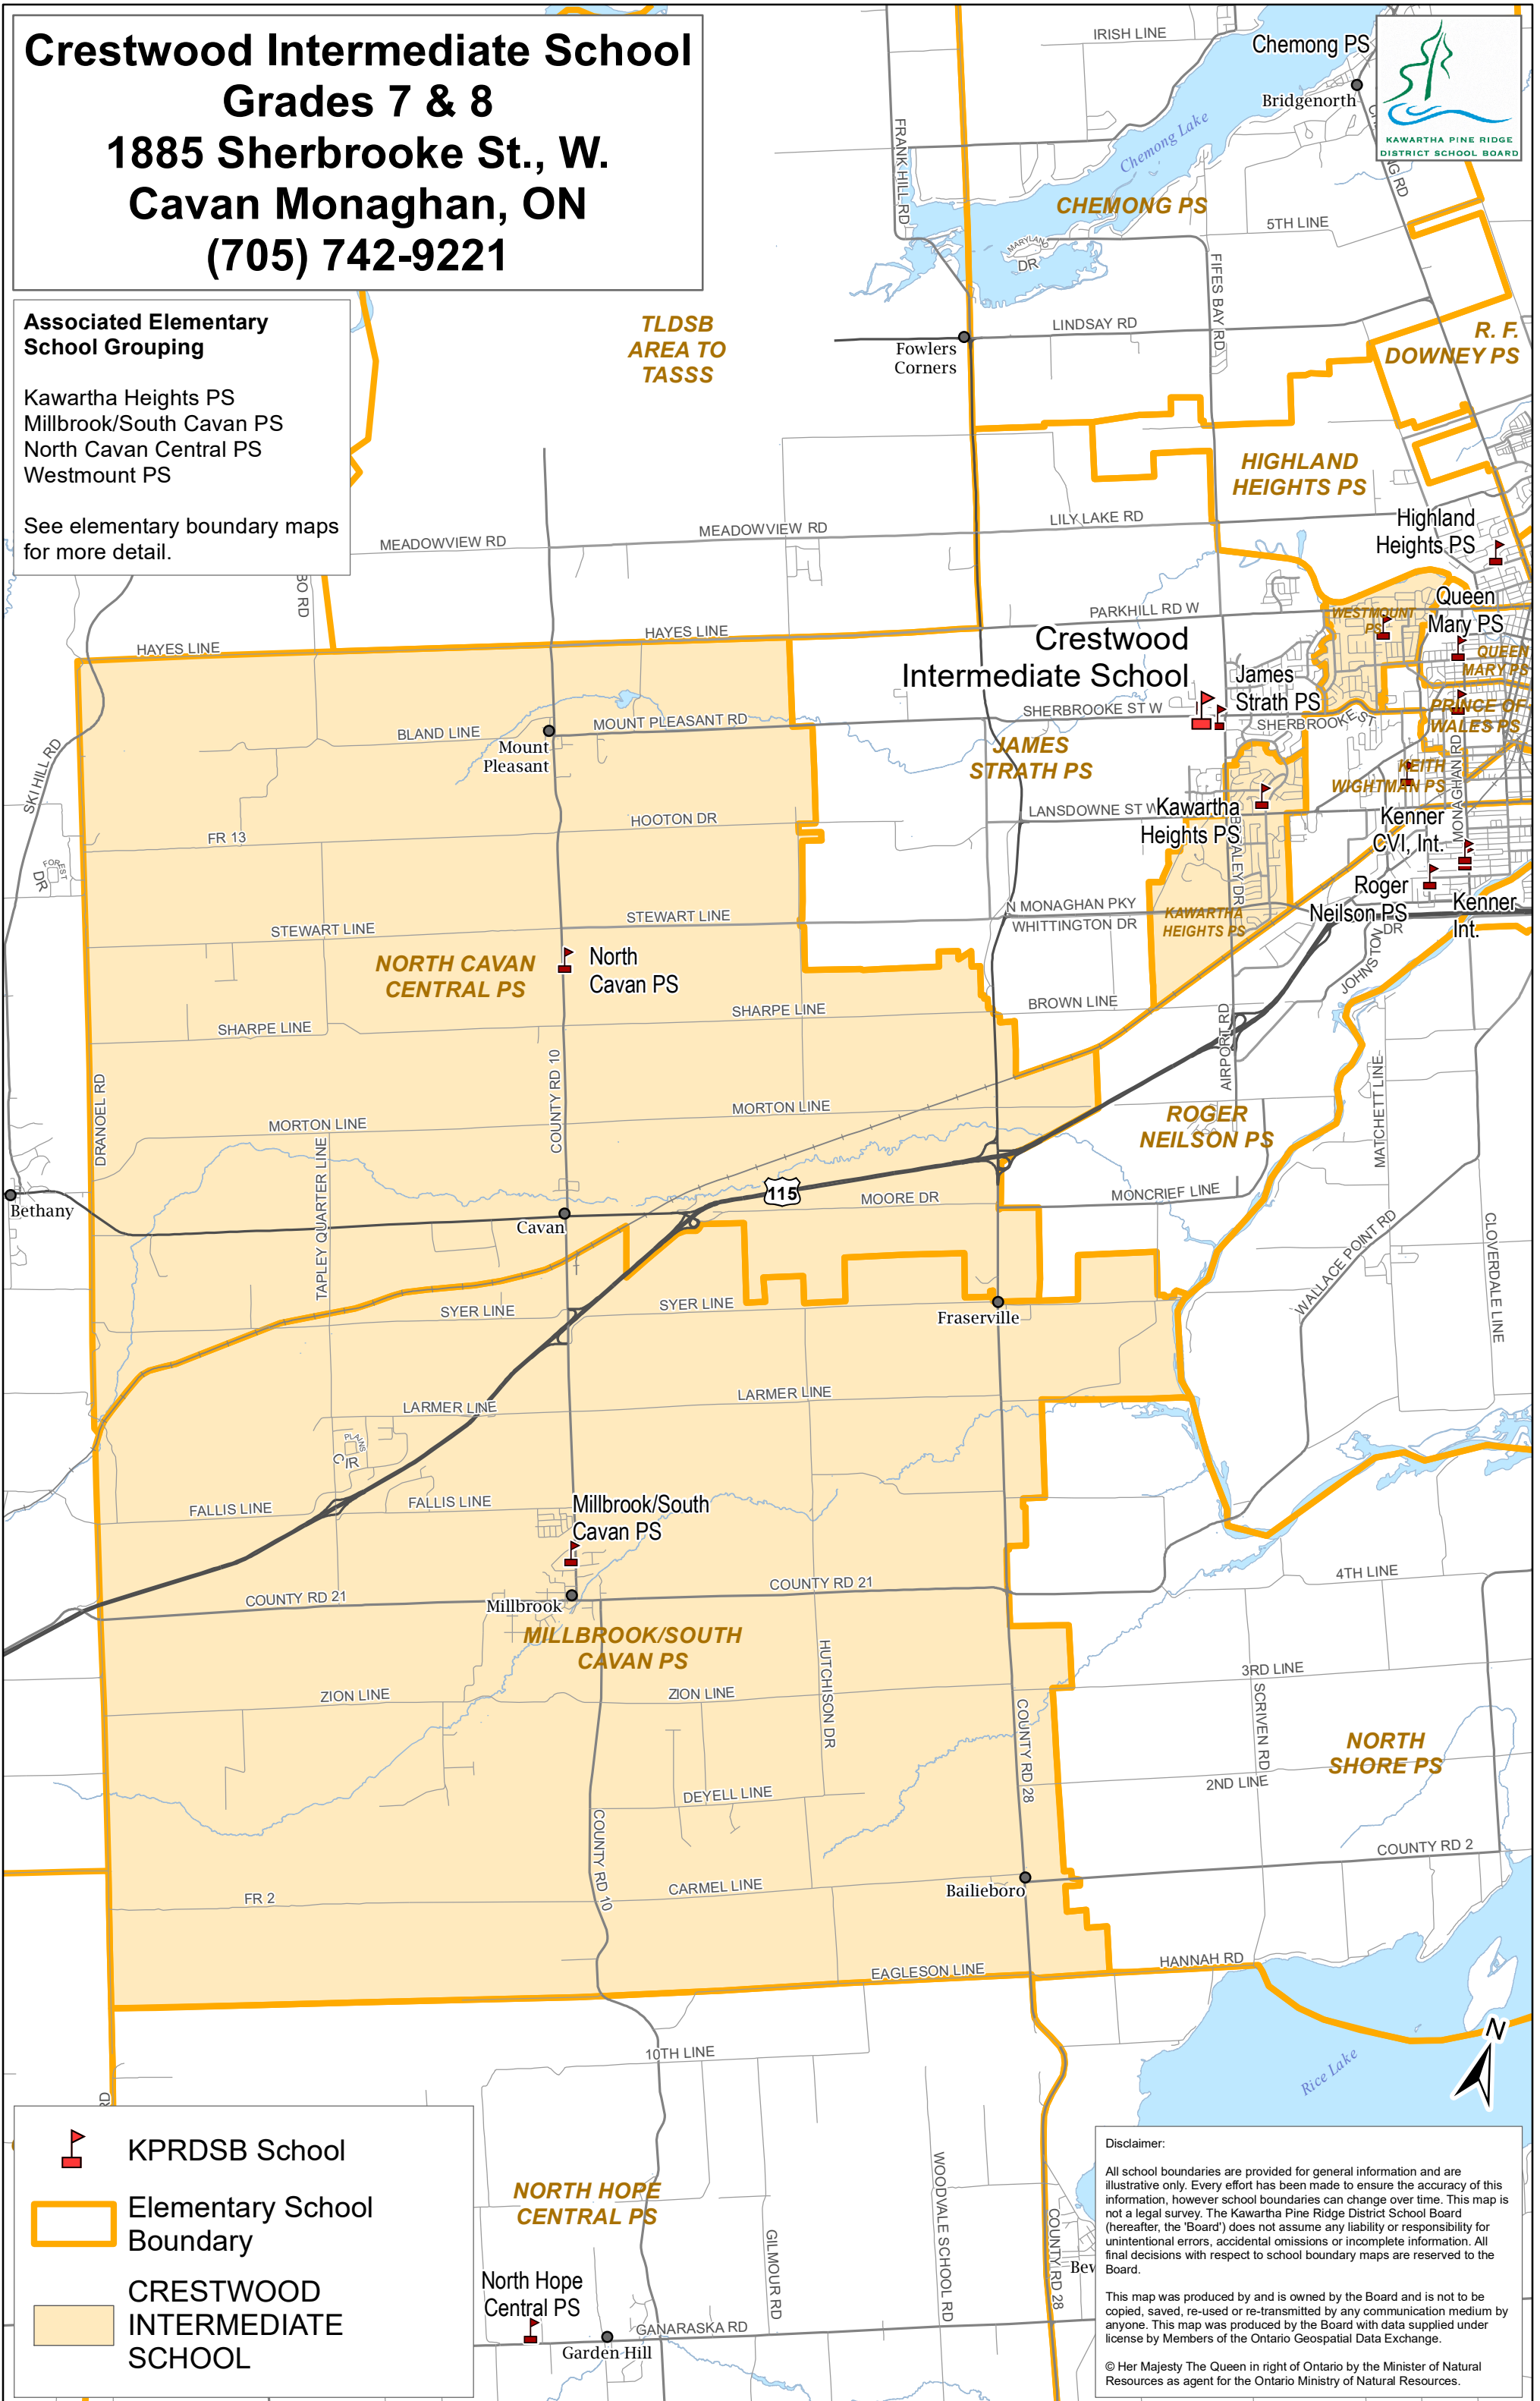

Crestwood Intermediate School

Grades 7 & 8

1885 Sherbrooke St., W.
Cavan Monaghan, ON
(705) 742-9221

Associated Elementary School Grouping

Kawartha Heights PS
Millbrook/South Cavan PS
North Cavan Central PS
Westmount PS

See elementary boundary maps for more detail.

TLDSB
AREA TO
TASSS

-  KPRDSB School
-  Elementary School Boundary
-  CRESTWOOD INTERMEDIATE SCHOOL

Disclaimer:
All school boundaries are provided for general information and are illustrative only. Every effort has been made to ensure the accuracy of this information, however school boundaries can change over time. This map is not a legal survey. The Kawartha Pine Ridge District School Board (hereafter, the 'Board') does not assume any liability or responsibility for unintentional errors, accidental omissions or incomplete information. All final decisions with respect to school boundary maps are reserved to the Board.

This map was produced by and is owned by the Board and is not to be copied, saved, re-used or re-transmitted by any communication medium by anyone. This map was produced by the Board with data supplied under license by Members of the Ontario Geospatial Data Exchange.