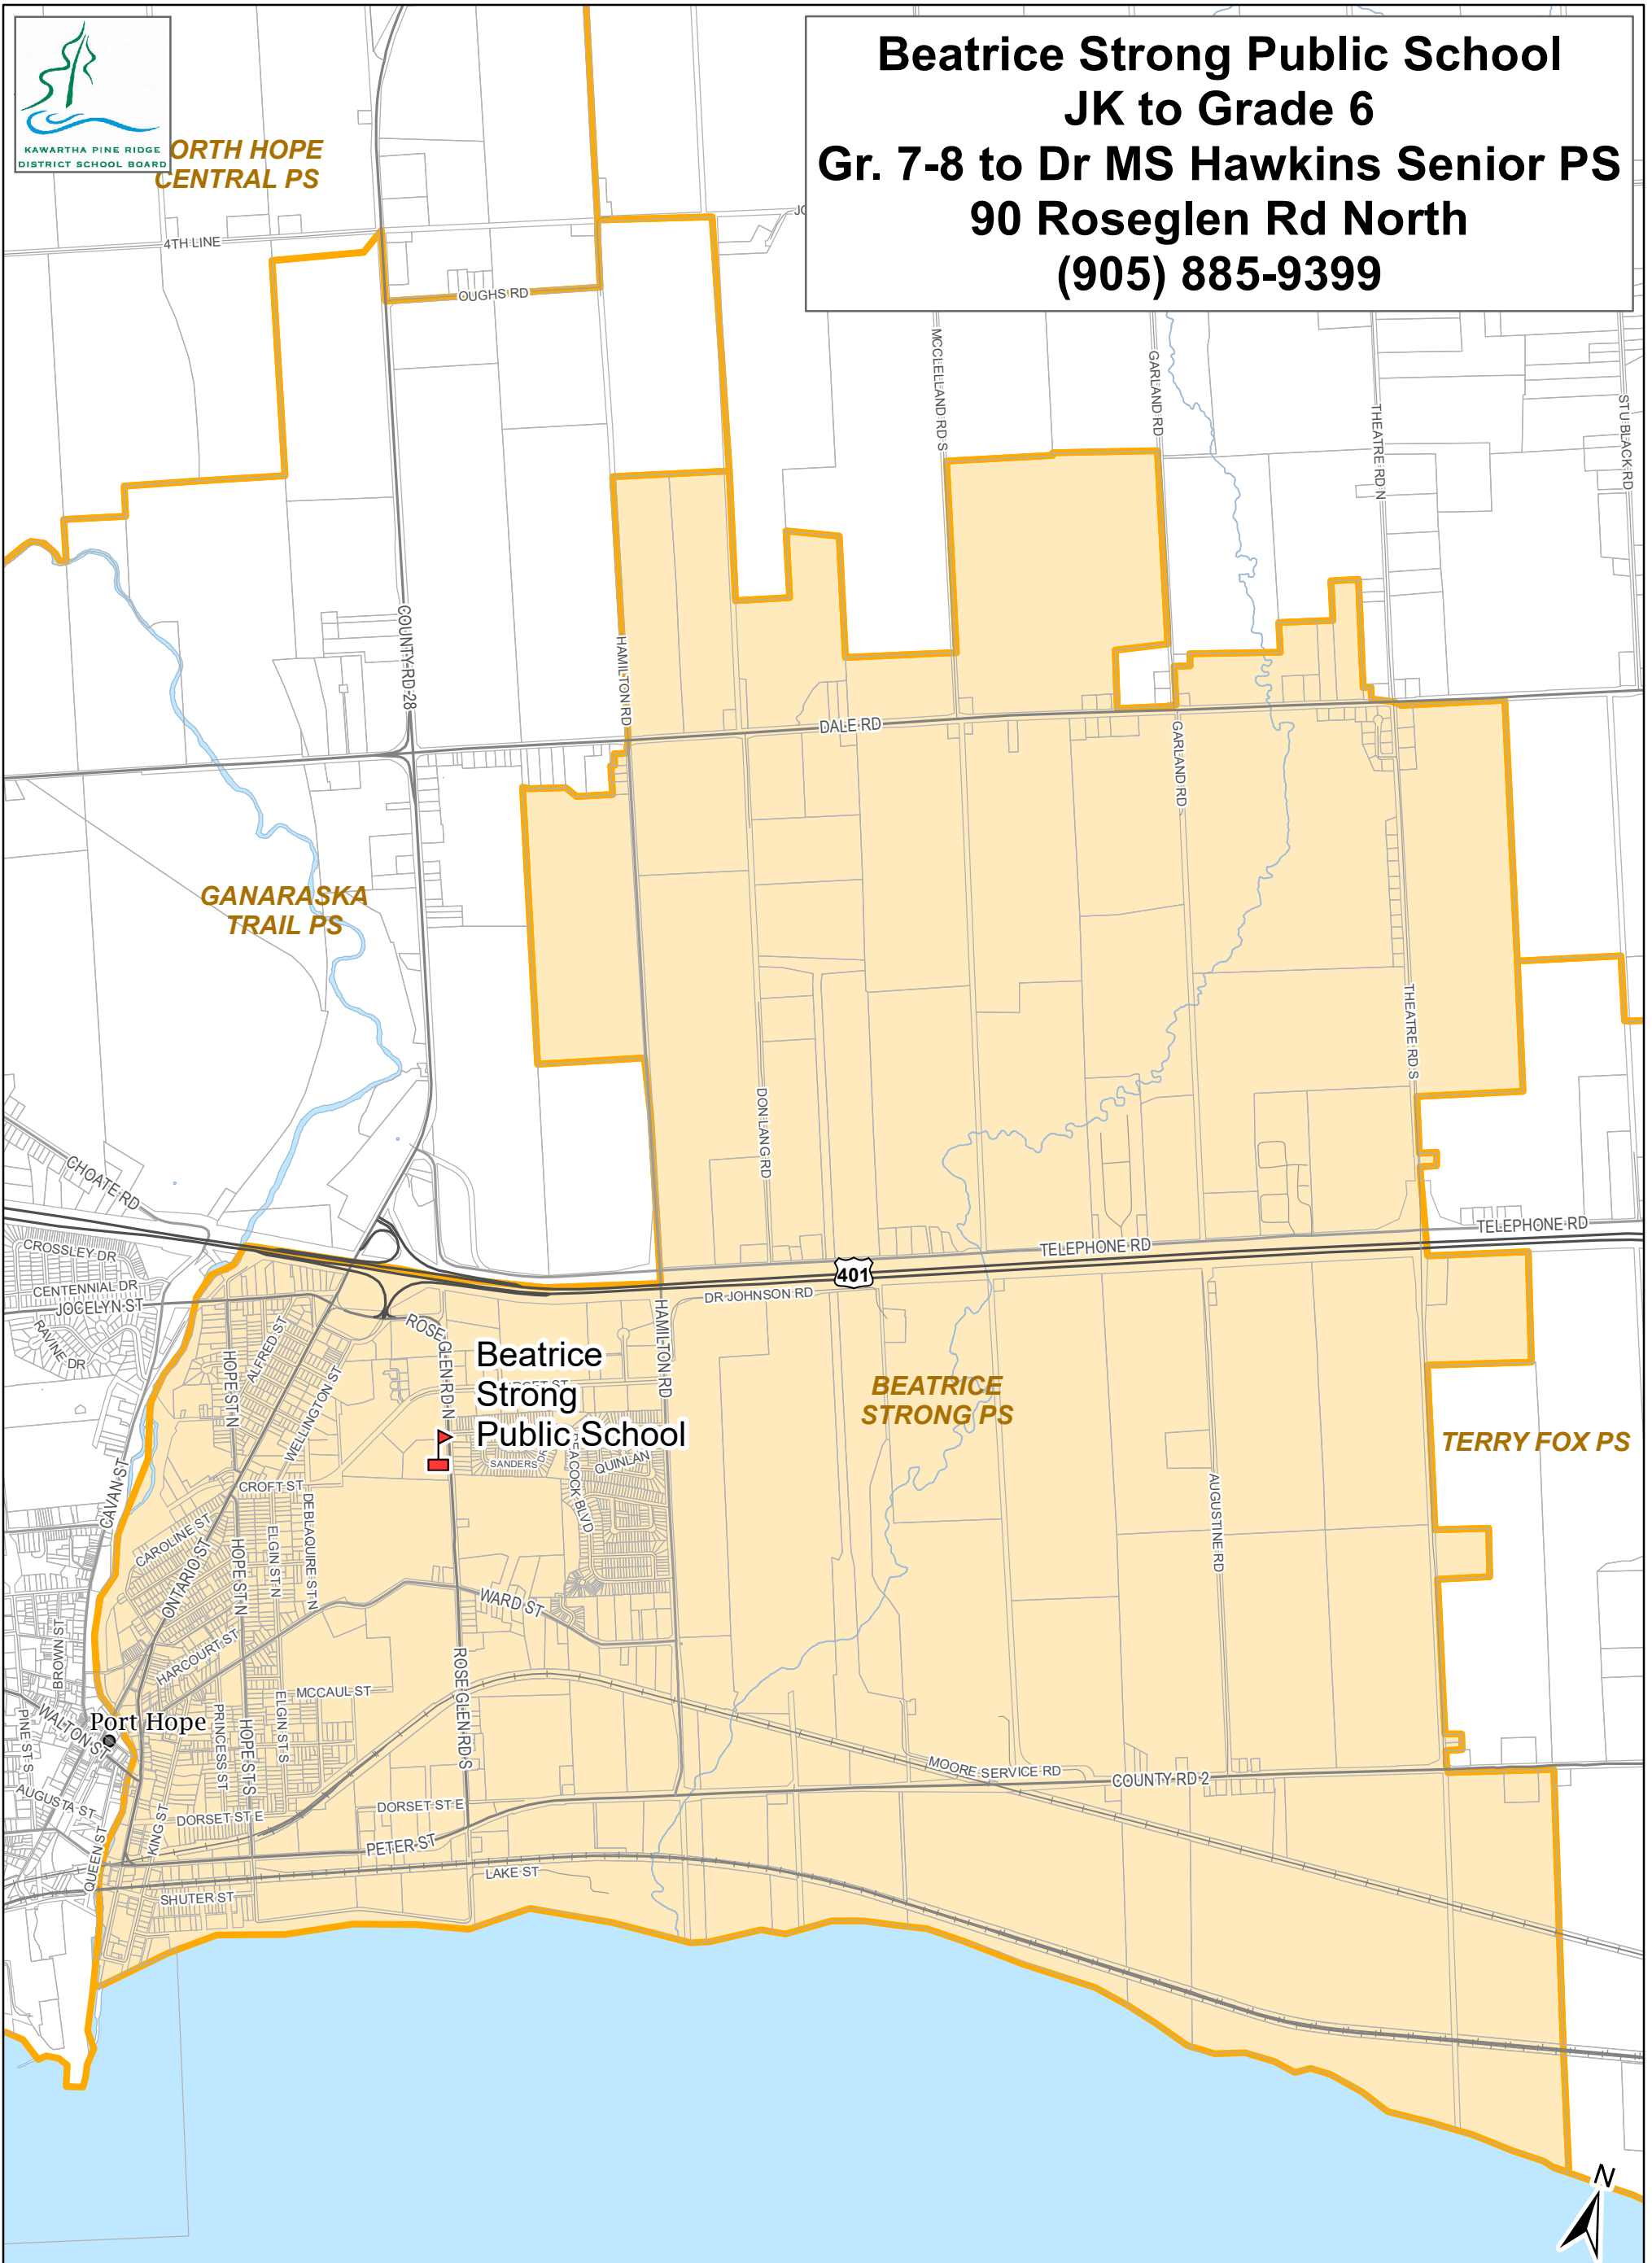

**ORTH HOPE
CENTRAL PS**

**Beatrice Strong Public School
JK to Grade 6
Gr. 7-8 to Dr MS Hawkins Senior PS
90 Roseglen Rd North
(905) 885-9399**

**Beatrice
Strong
Public School**

**BEATRICE
STRONG PS**

TERRY FOX PS

Port Hope

-  KPRDSB Schools
-  BEATRICE STRONG PS Catchment
-  Elementary School Boundary

Disclaimer:

All school boundaries are provided for general information and are illustrative only. Every effort has been made to ensure the accuracy of this information, however school boundaries can change over time. This map is not a legal survey. The Kawartha Pine Ridge District School Board (hereafter, the 'Board') does not assume any liability or responsibility for unintentional errors, accidental omissions or incomplete information. All final decisions with respect to school boundary maps are reserved to the Board.