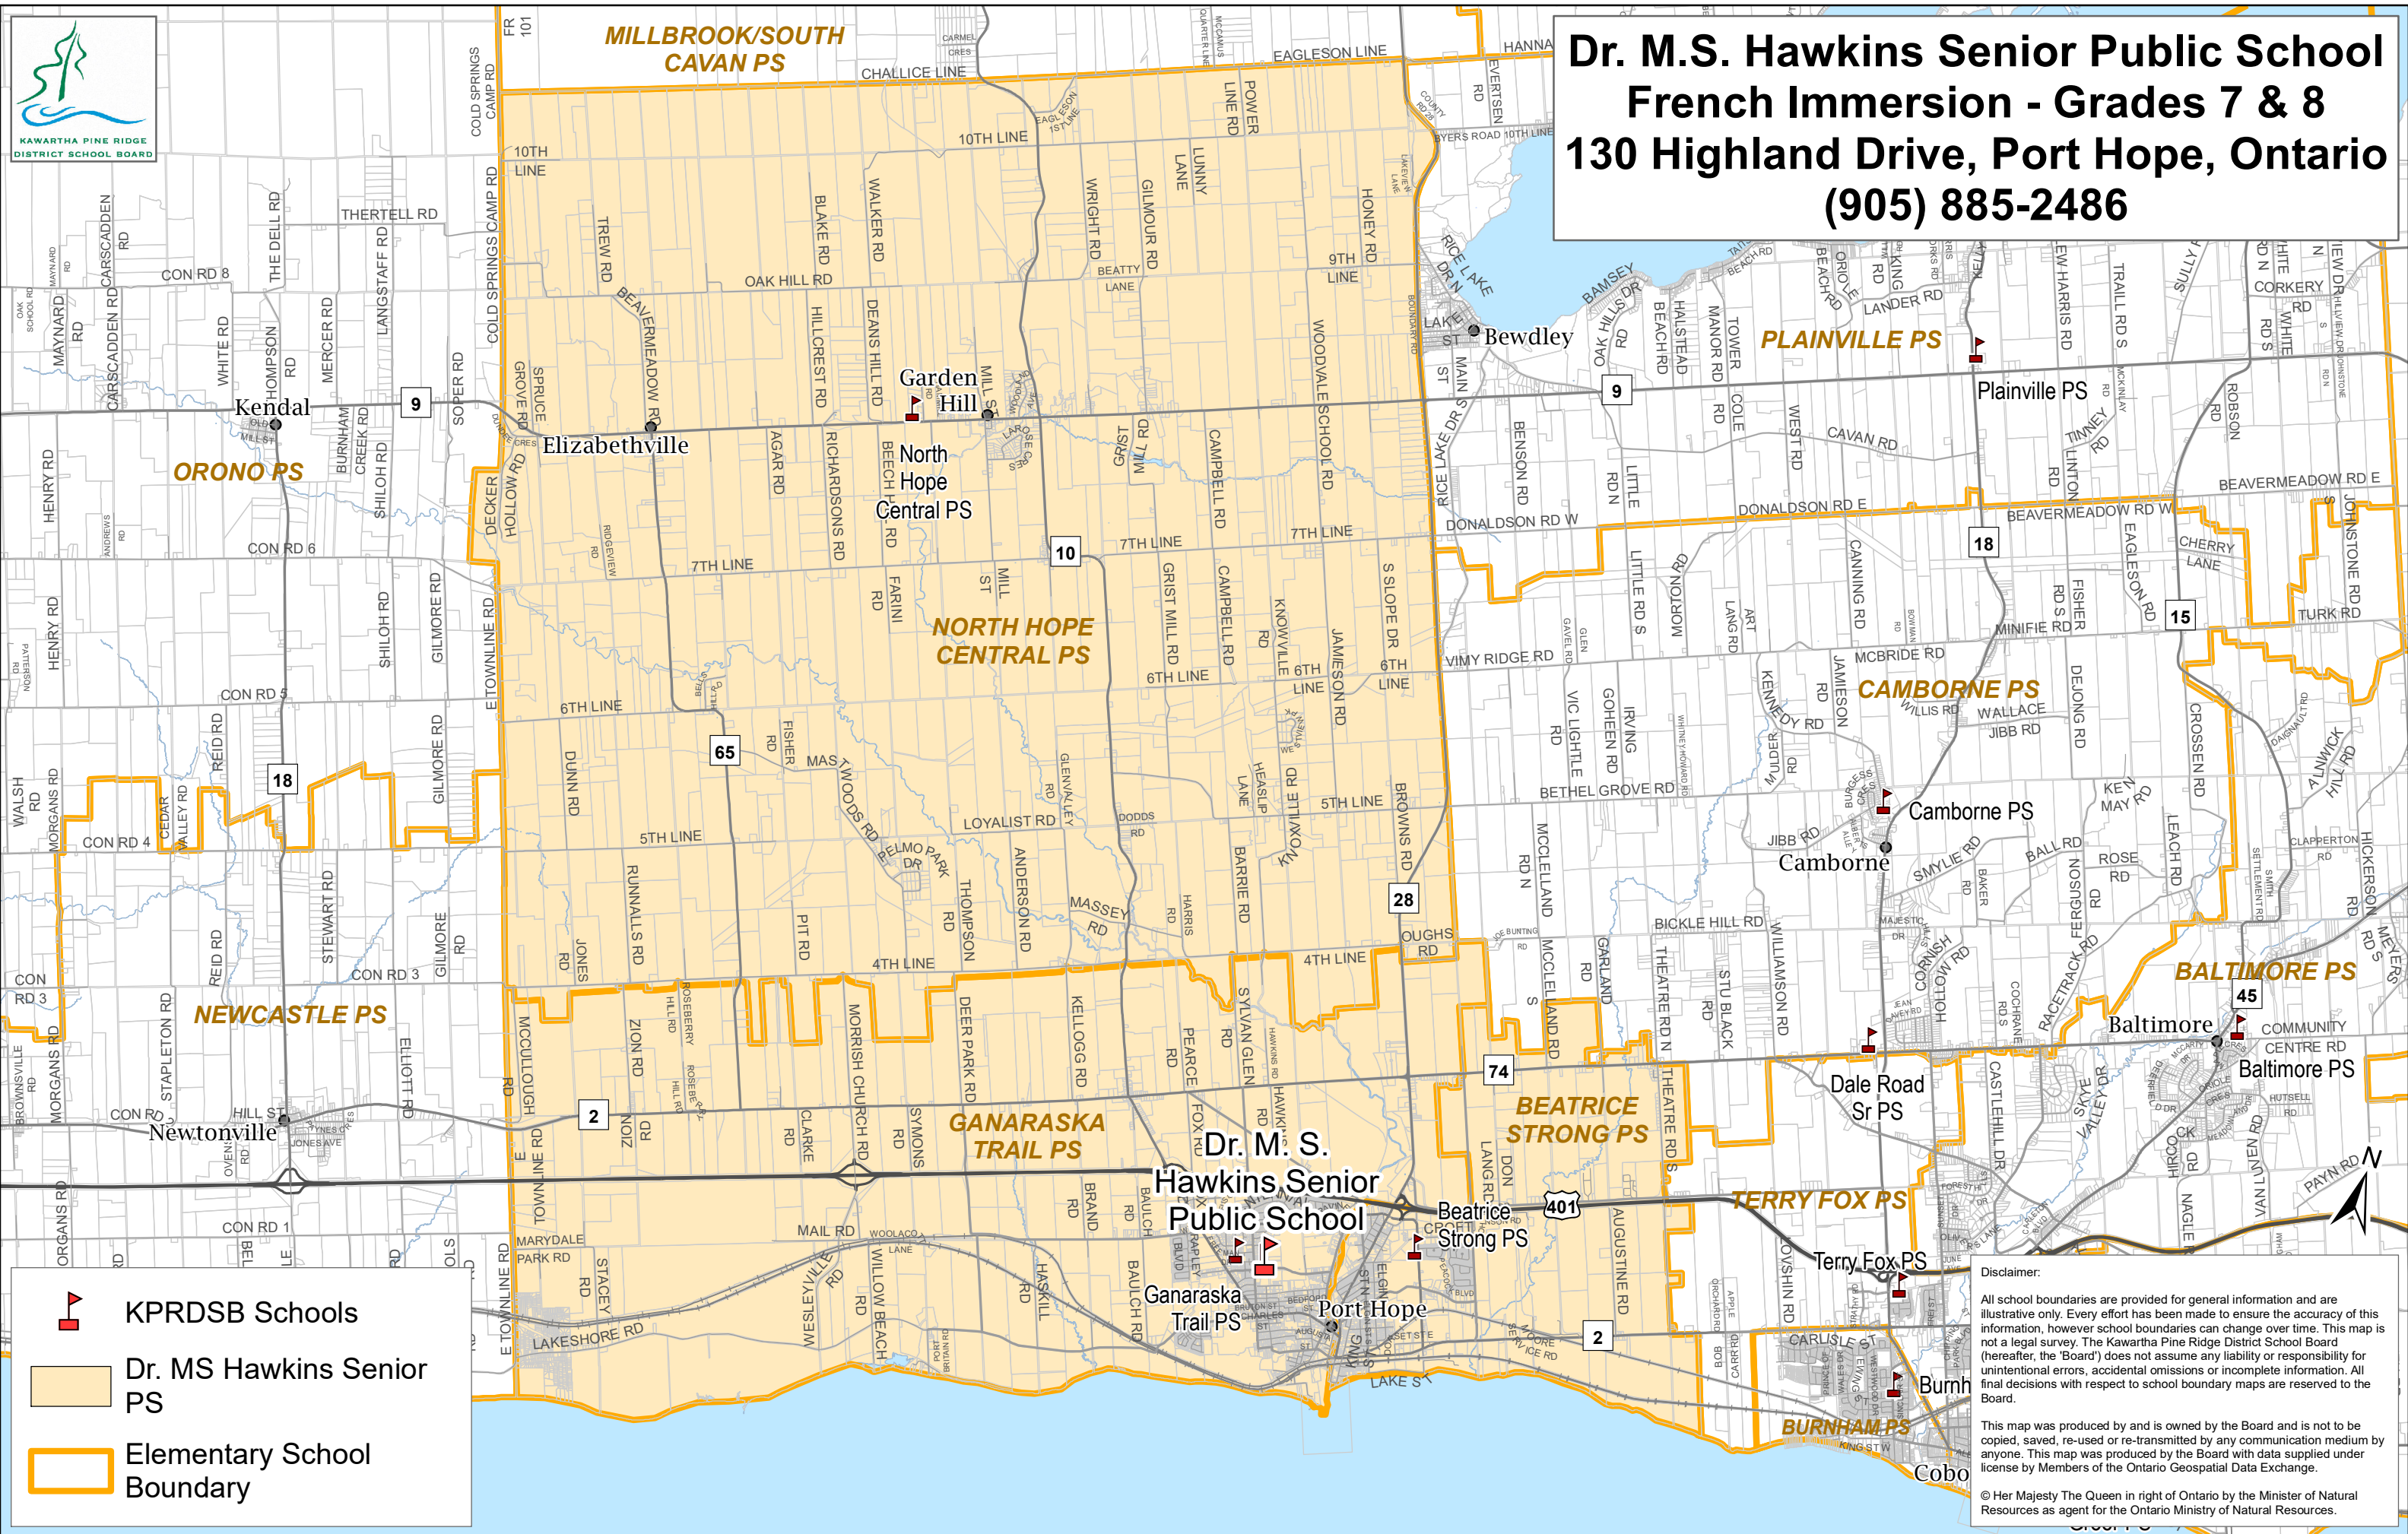

**Dr. M.S. Hawkins Senior Public School**  
**French Immersion - Grades 7 & 8**  
**130 Highland Drive, Port Hope, Ontario**  
**(905) 885-2486**

-  KPRDSB Schools
-  Dr. MS Hawkins Senior PS
-  Elementary School Boundary

**Disclaimer:**  
 All school boundaries are provided for general information and are illustrative only. Every effort has been made to ensure the accuracy of this information, however school boundaries can change over time. This map is not a legal survey. The Kawartha Pine Ridge District School Board (hereafter, the "Board") does not assume any liability or responsibility for unintentional errors, accidental omissions or incomplete information. All final decisions with respect to school boundary maps are reserved to the Board.

This map was produced by and is owned by the Board and is not to be copied, saved, re-used or re-transmitted by any communication medium by anyone. This map was produced by the Board with data supplied under license by Members of the Ontario Geospatial Data Exchange.