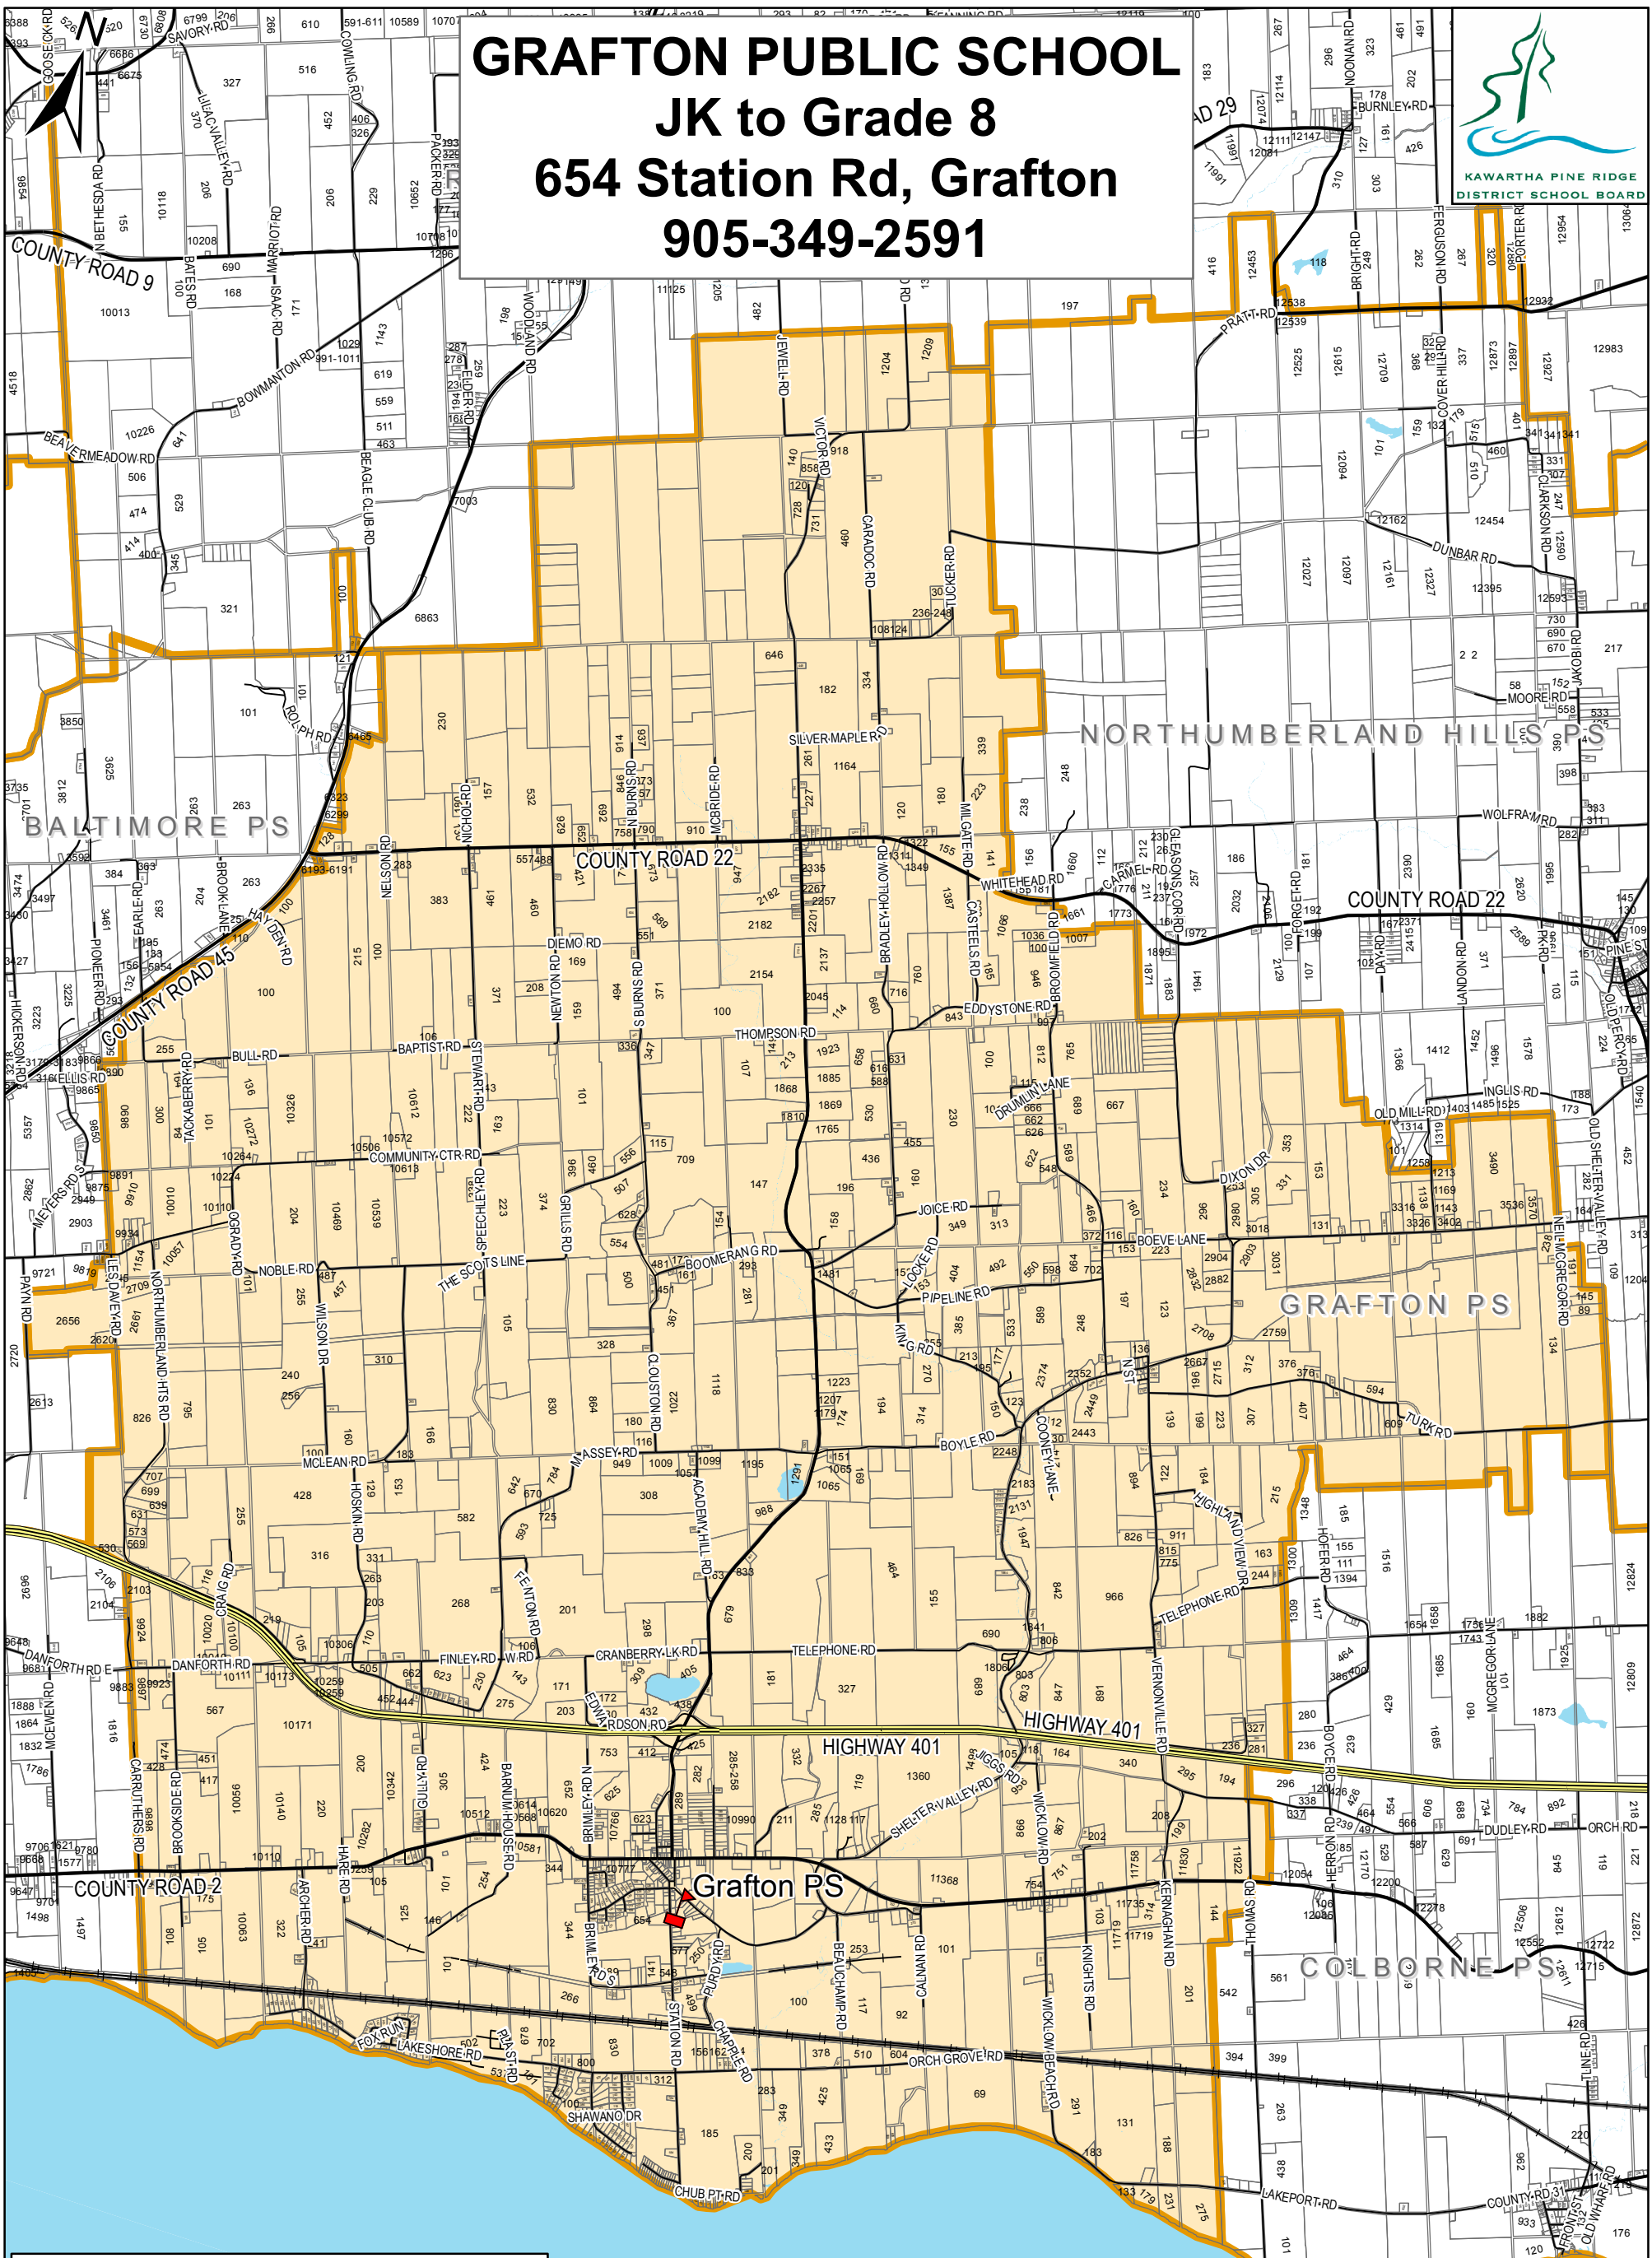

GRAFTON PUBLIC SCHOOL

JK to Grade 8

654 Station Rd, Grafton

905-349-2591

Disclaimer:

All school boundaries are provided for general information and are illustrative only. Every effort has been made to ensure the accuracy of this information, however school boundaries can change over time. This map is not a legal survey. The Kawartha Pine Ridge District School Board (hereafter, the 'Board') does not assume any liability or responsibility for unintentional errors, accidental omissions or incomplete information. All final decisions with respect to school boundary maps are reserved to the Board.

This map was produced by and is owned by the Board and is not to be copied, saved, re-used or re-transmitted by any communication medium by anyone. This map was produced by the Board with data supplied under license by Members of the Ontario Geospatial Data Exchange.

© Her Majesty The Queen in right of Ontario by the Minister of Natural Resources as agent for the Ontario Ministry of Natural Resources.

Legend

- Lot Lines
- School Boundaries
- Catchment Area**
- GRAFTON PS