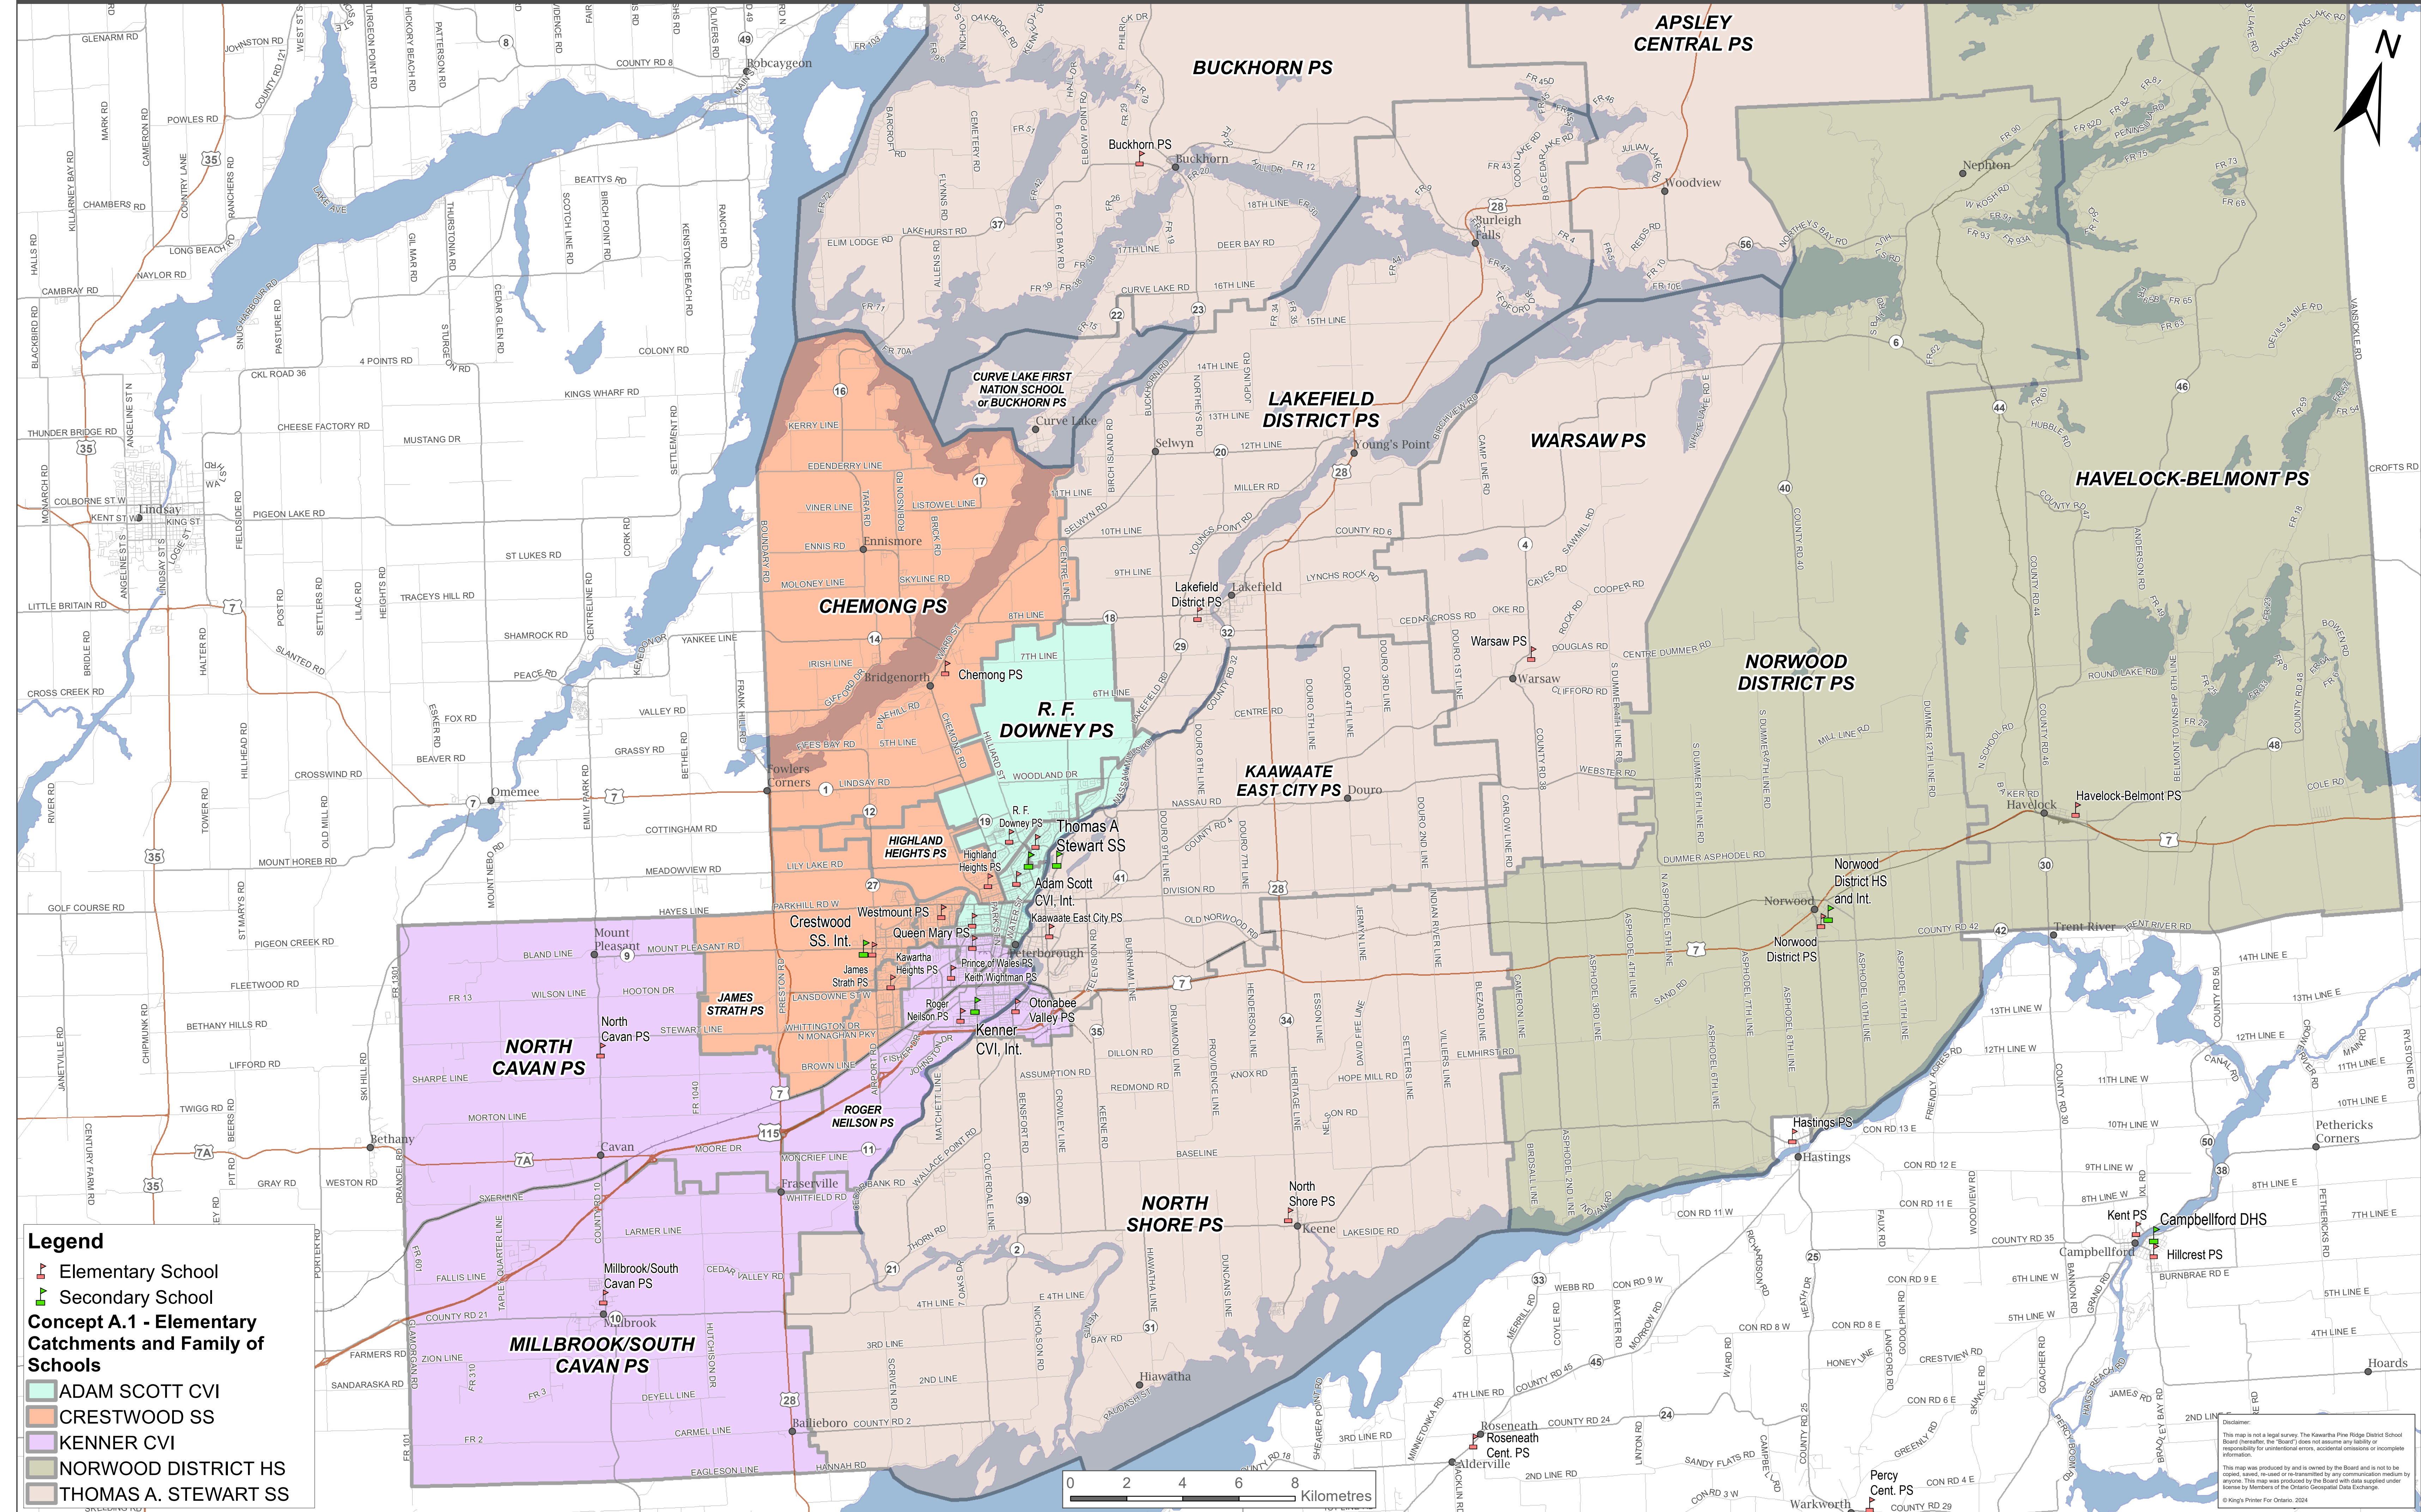

Concept A.1 - School Boundaries Map

Legend

- Elementary School
- Secondary School

Concept A.1 - Elementary Catchments and Family of Schools

- ADAM SCOTT CVI
- CRESTWOOD SS
- KENNER CVI
- NORWOOD DISTRICT HS
- THOMAS A. STEWART SS