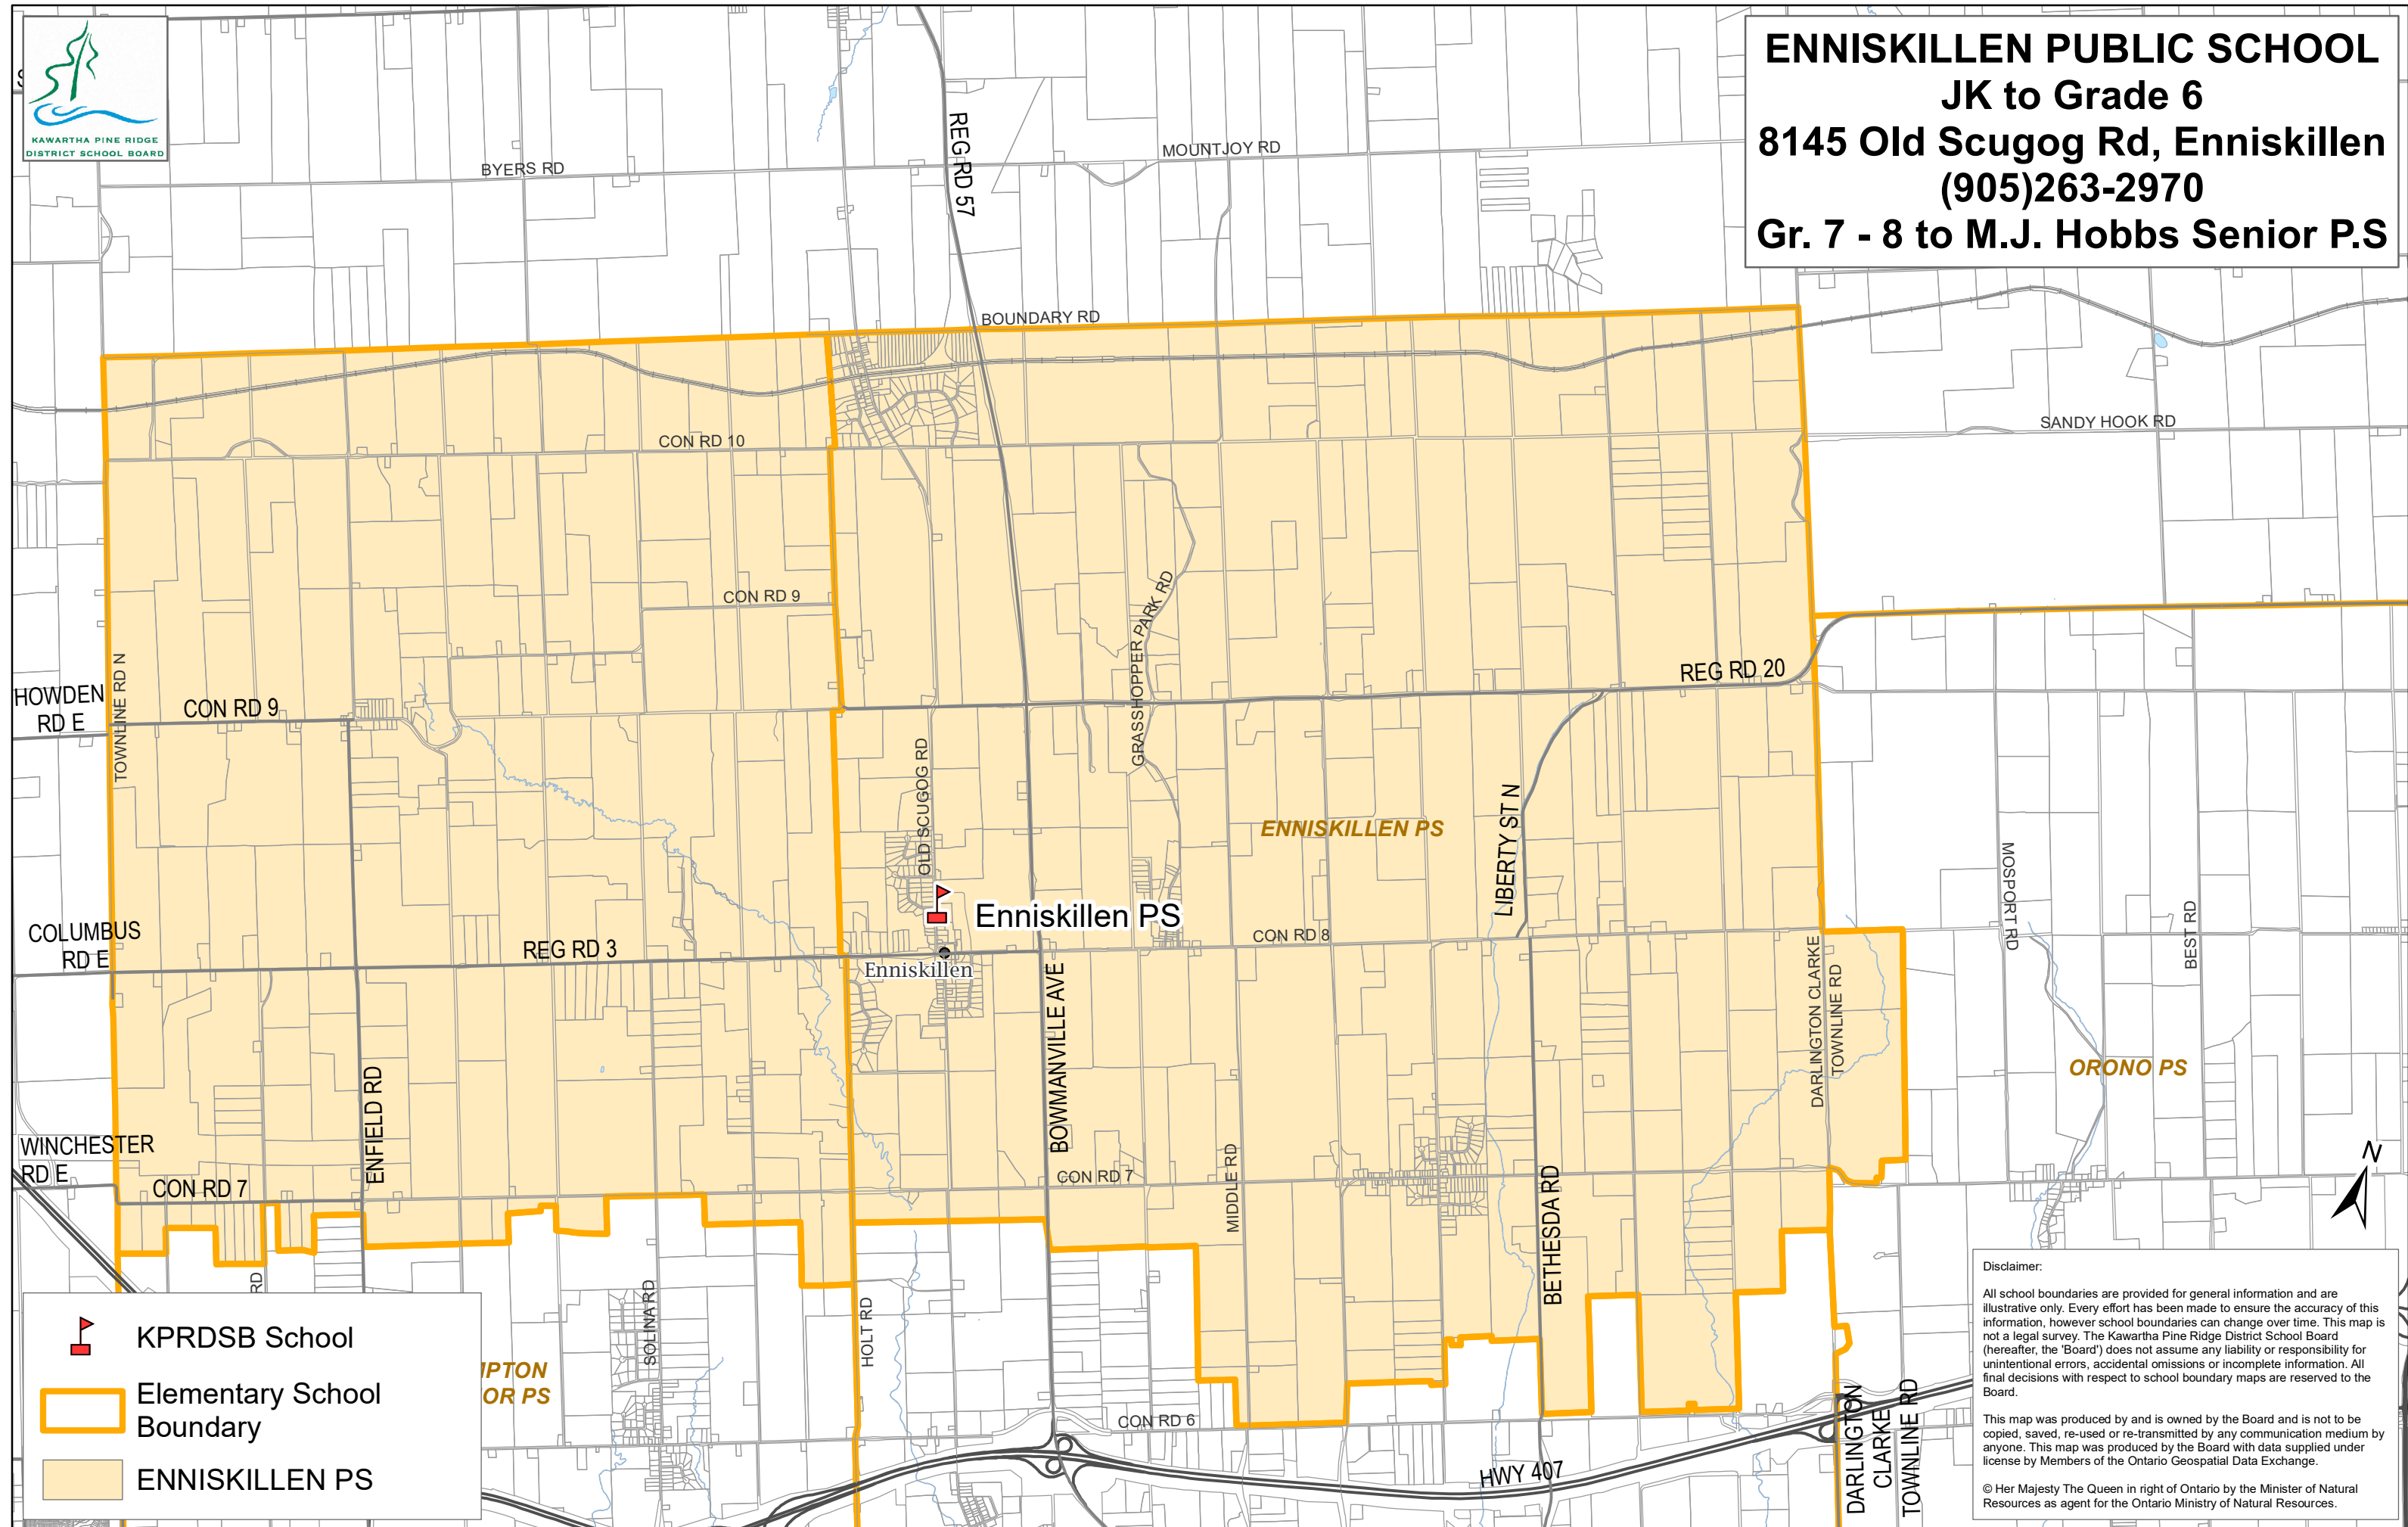

ENNISKILLEN PUBLIC SCHOOL
JK to Grade 6
8145 Old Scugog Rd, Enniskillen
(905)263-2970
Gr. 7 - 8 to M.J. Hobbs Senior P.S

- KPRDSB School
- Elementary School Boundary
- ENNISKILLEN PS

Disclaimer:
 All school boundaries are provided for general information and are illustrative only. Every effort has been made to ensure the accuracy of this information, however school boundaries can change over time. This map is not a legal survey. The Kawartha Pine Ridge District School Board (hereafter, the 'Board') does not assume any liability or responsibility for unintentional errors, accidental omissions or incomplete information. All final decisions with respect to school boundary maps are reserved to the Board.

This map was produced by and is owned by the Board and is not to be copied, saved, re-used or re-transmitted by any communication medium by anyone. This map was produced by the Board with data supplied under license by Members of the Ontario Geospatial Data Exchange.