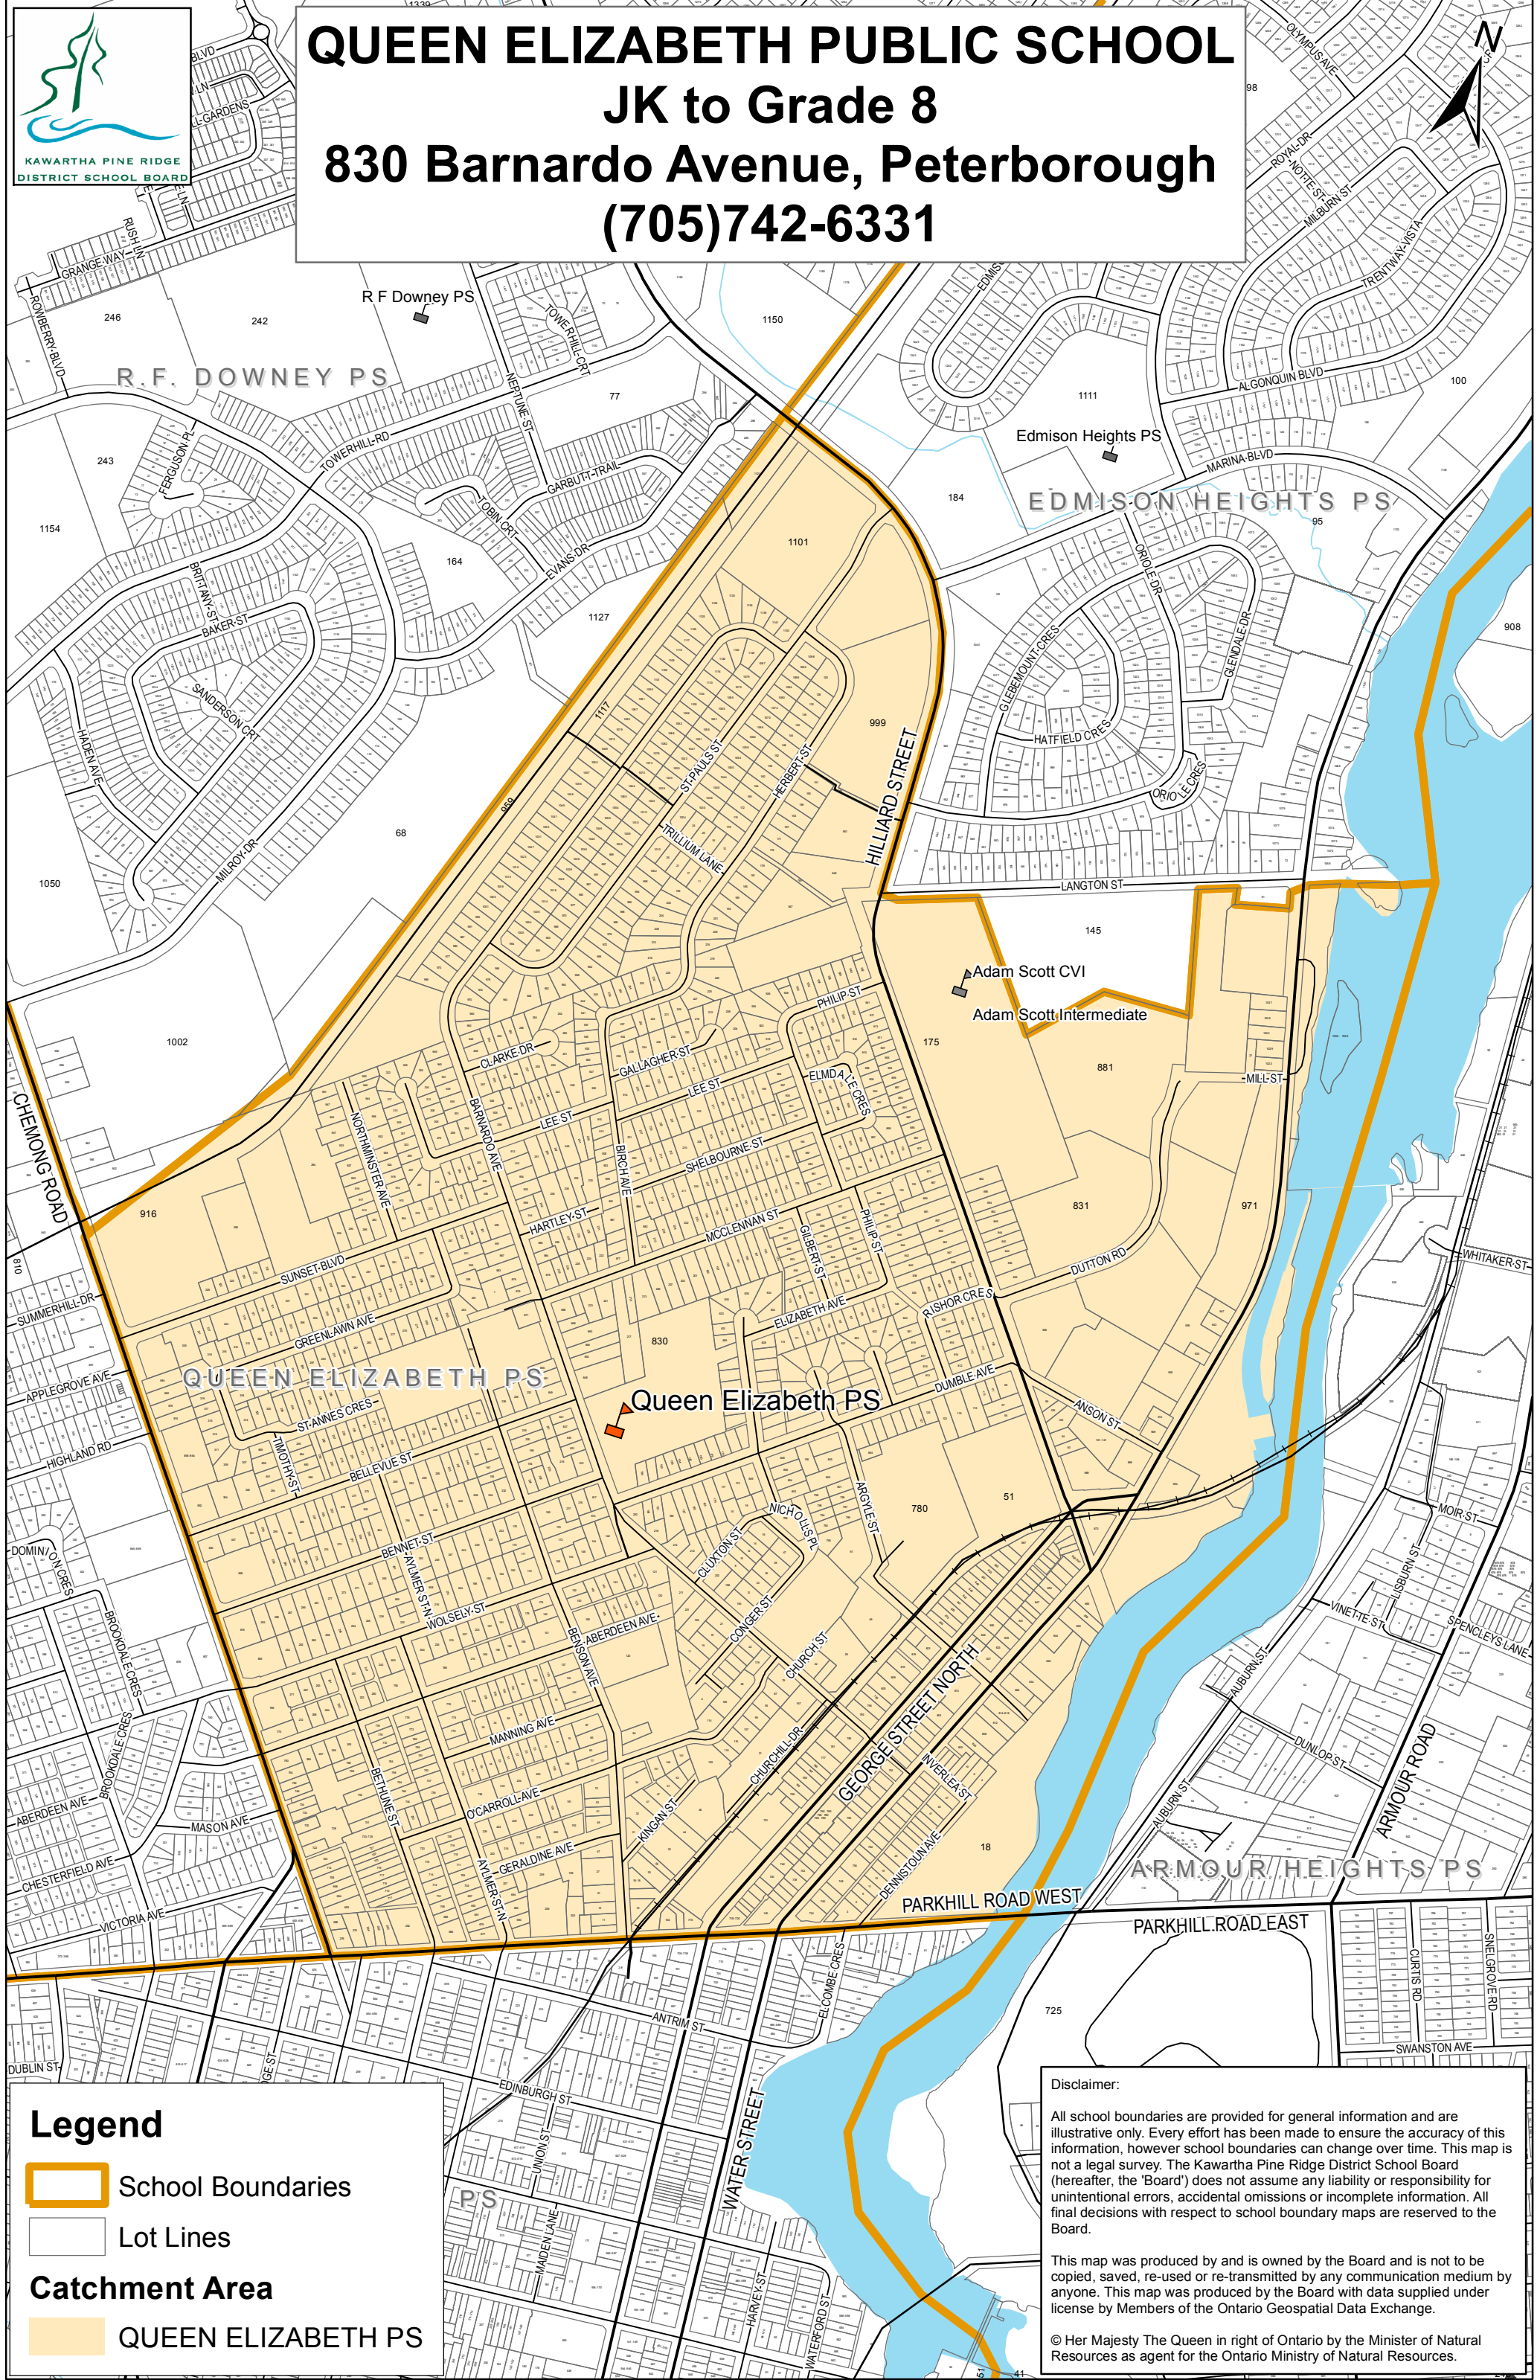

QUEEN ELIZABETH PUBLIC SCHOOL

JK to Grade 8

830 Barnardo Avenue, Peterborough

(705)742-6331

Legend

-  School Boundaries
-  Lot Lines
- Catchment Area**
-  QUEEN ELIZABETH PS

Disclaimer:
 All school boundaries are provided for general information and are illustrative only. Every effort has been made to ensure the accuracy of this information, however school boundaries can change over time. This map is not a legal survey. The Kawartha Pine Ridge District School Board (hereafter, the 'Board') does not assume any liability or responsibility for unintentional errors, accidental omissions or incomplete information. All final decisions with respect to school boundary maps are reserved to the Board.

This map was produced by and is owned by the Board and is not to be copied, saved, re-used or re-transmitted by any communication medium by anyone. This map was produced by the Board with data supplied under license by Members of the Ontario Geospatial Data Exchange.