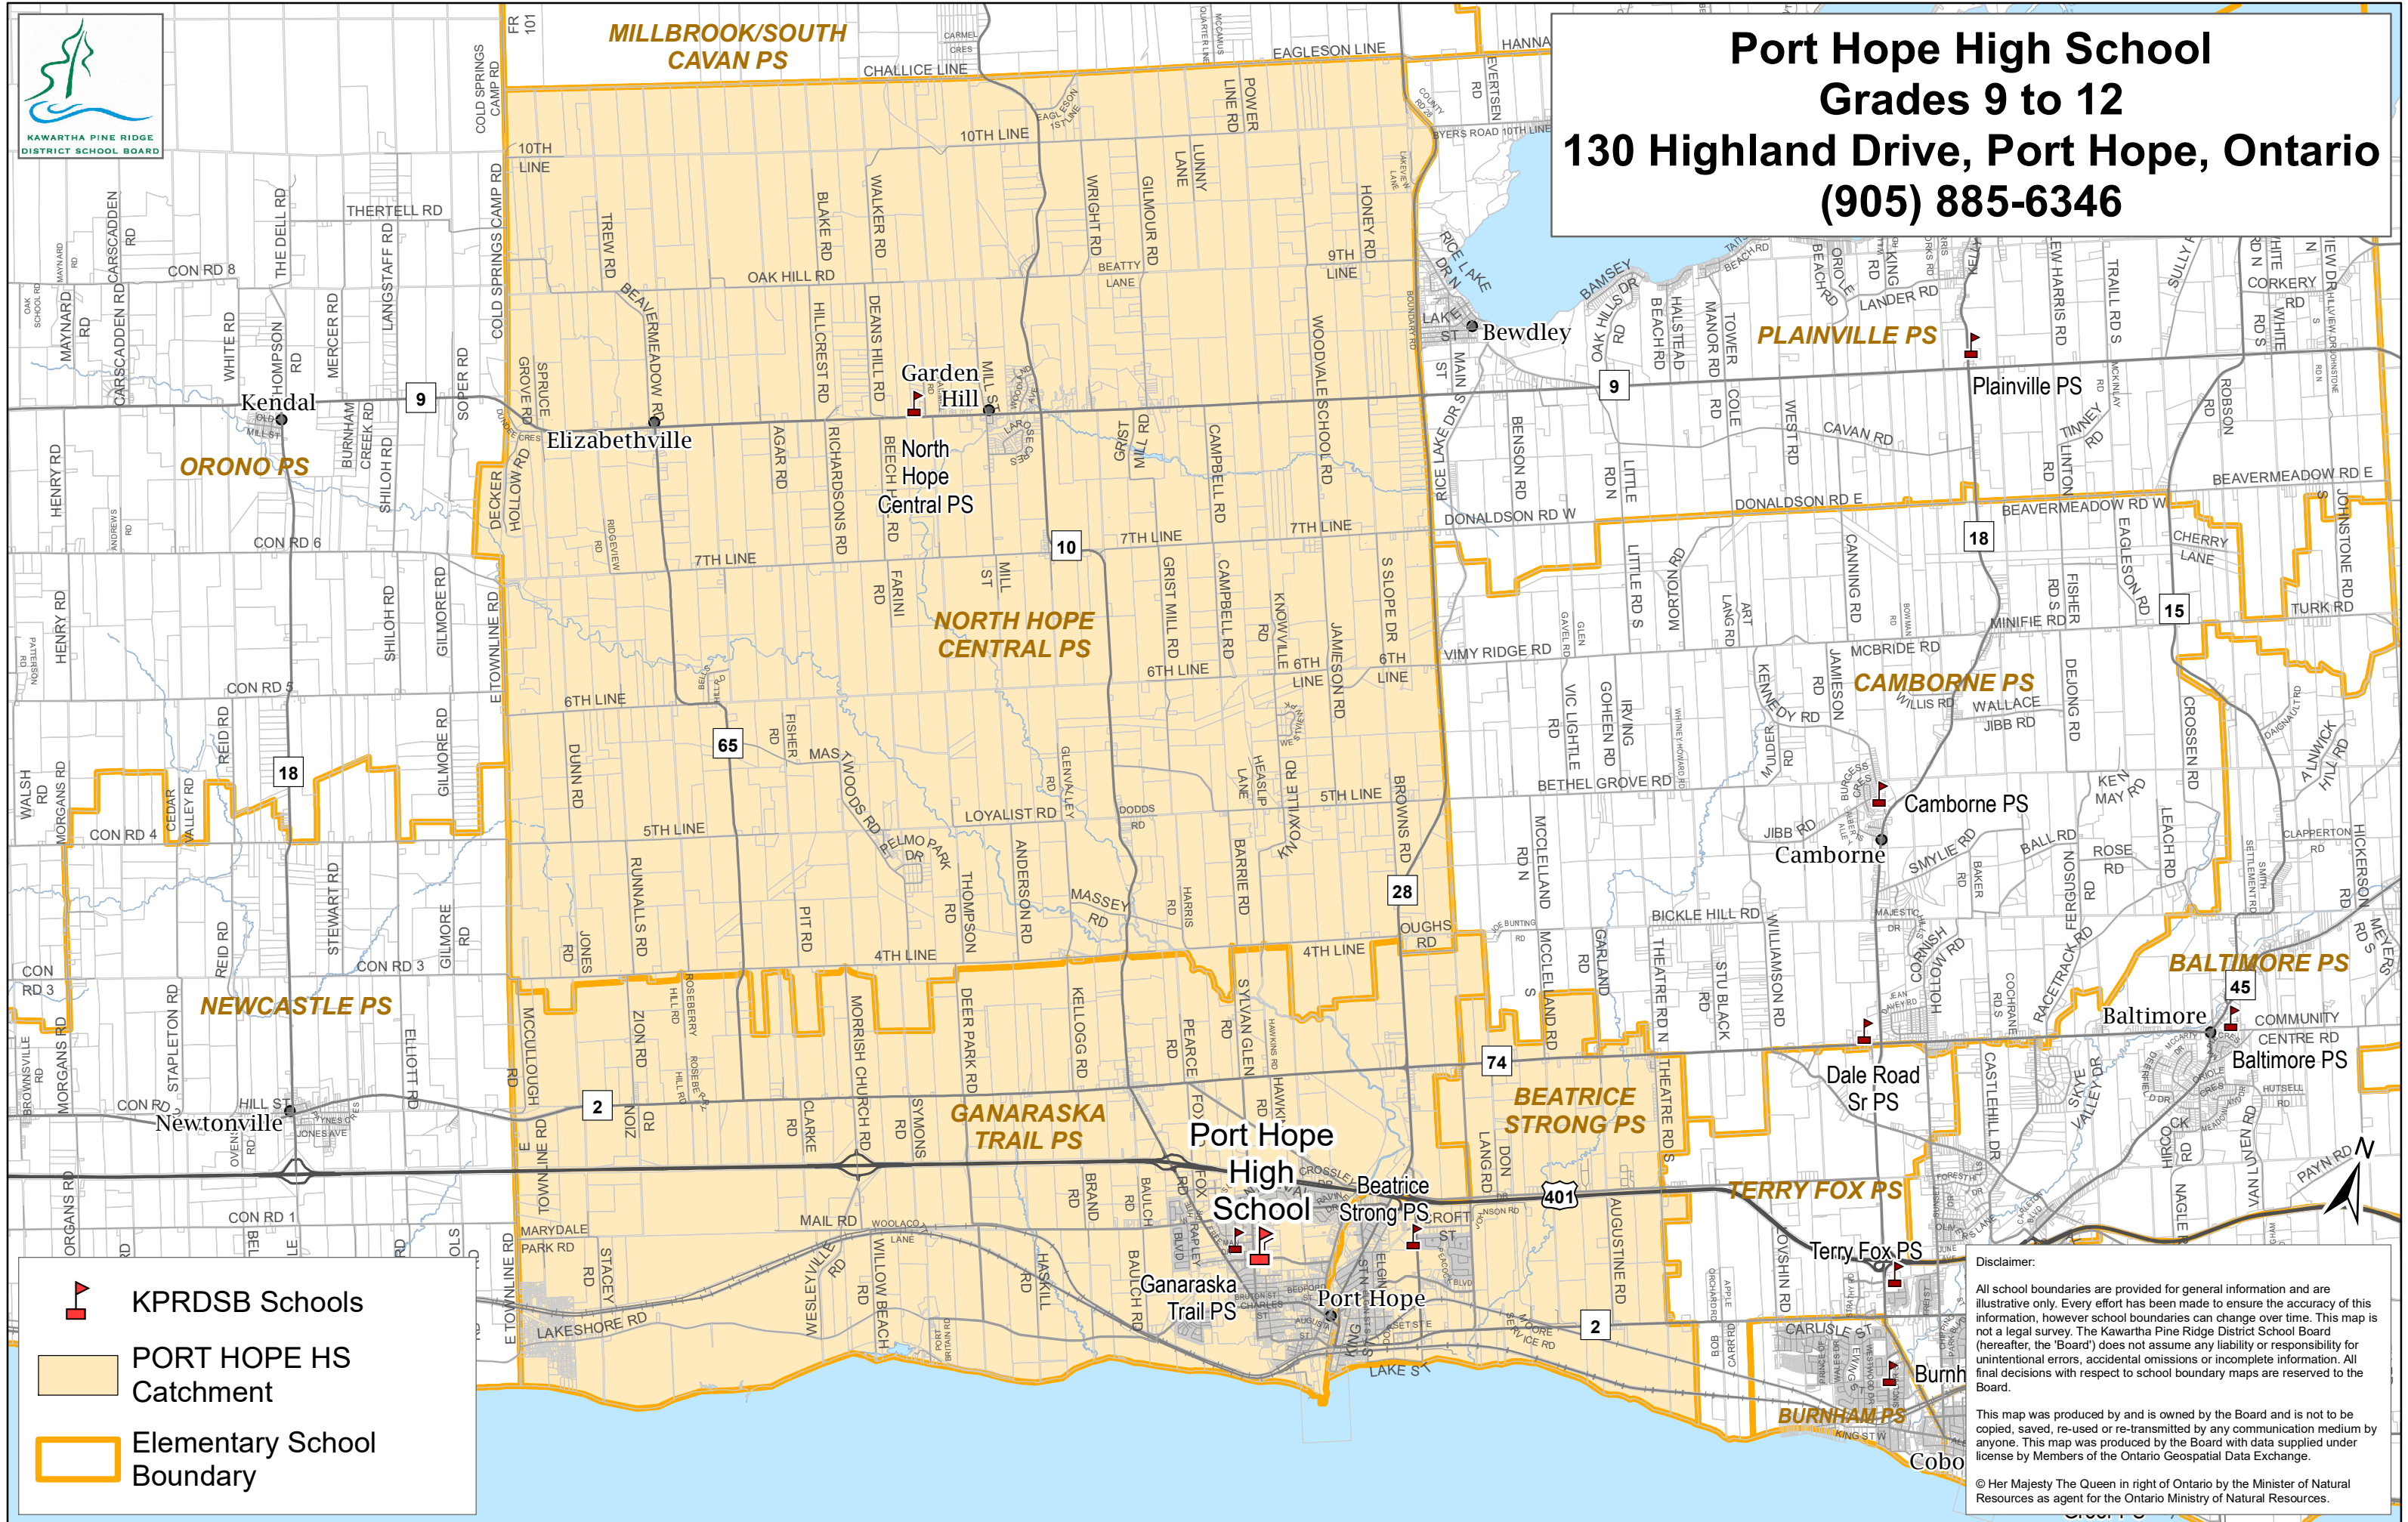

Port Hope High School
Grades 9 to 12
130 Highland Drive, Port Hope, Ontario
(905) 885-6346

-  KPRDSB Schools
-  PORT HOPE HS Catchment
-  Elementary School Boundary

Disclaimer:
 All school boundaries are provided for general information and are illustrative only. Every effort has been made to ensure the accuracy of this information, however school boundaries can change over time. This map is not a legal survey. The Kawartha Pine Ridge District School Board (hereafter, the "Board") does not assume any liability or responsibility for unintentional errors, accidental omissions or incomplete information. All final decisions with respect to school boundary maps are reserved to the Board.

This map was produced by and is owned by the Board and is not to be copied, saved, re-used or re-transmitted by any communication medium by anyone. This map was produced by the Board with data supplied under license by Members of the Ontario Geospatial Data Exchange.