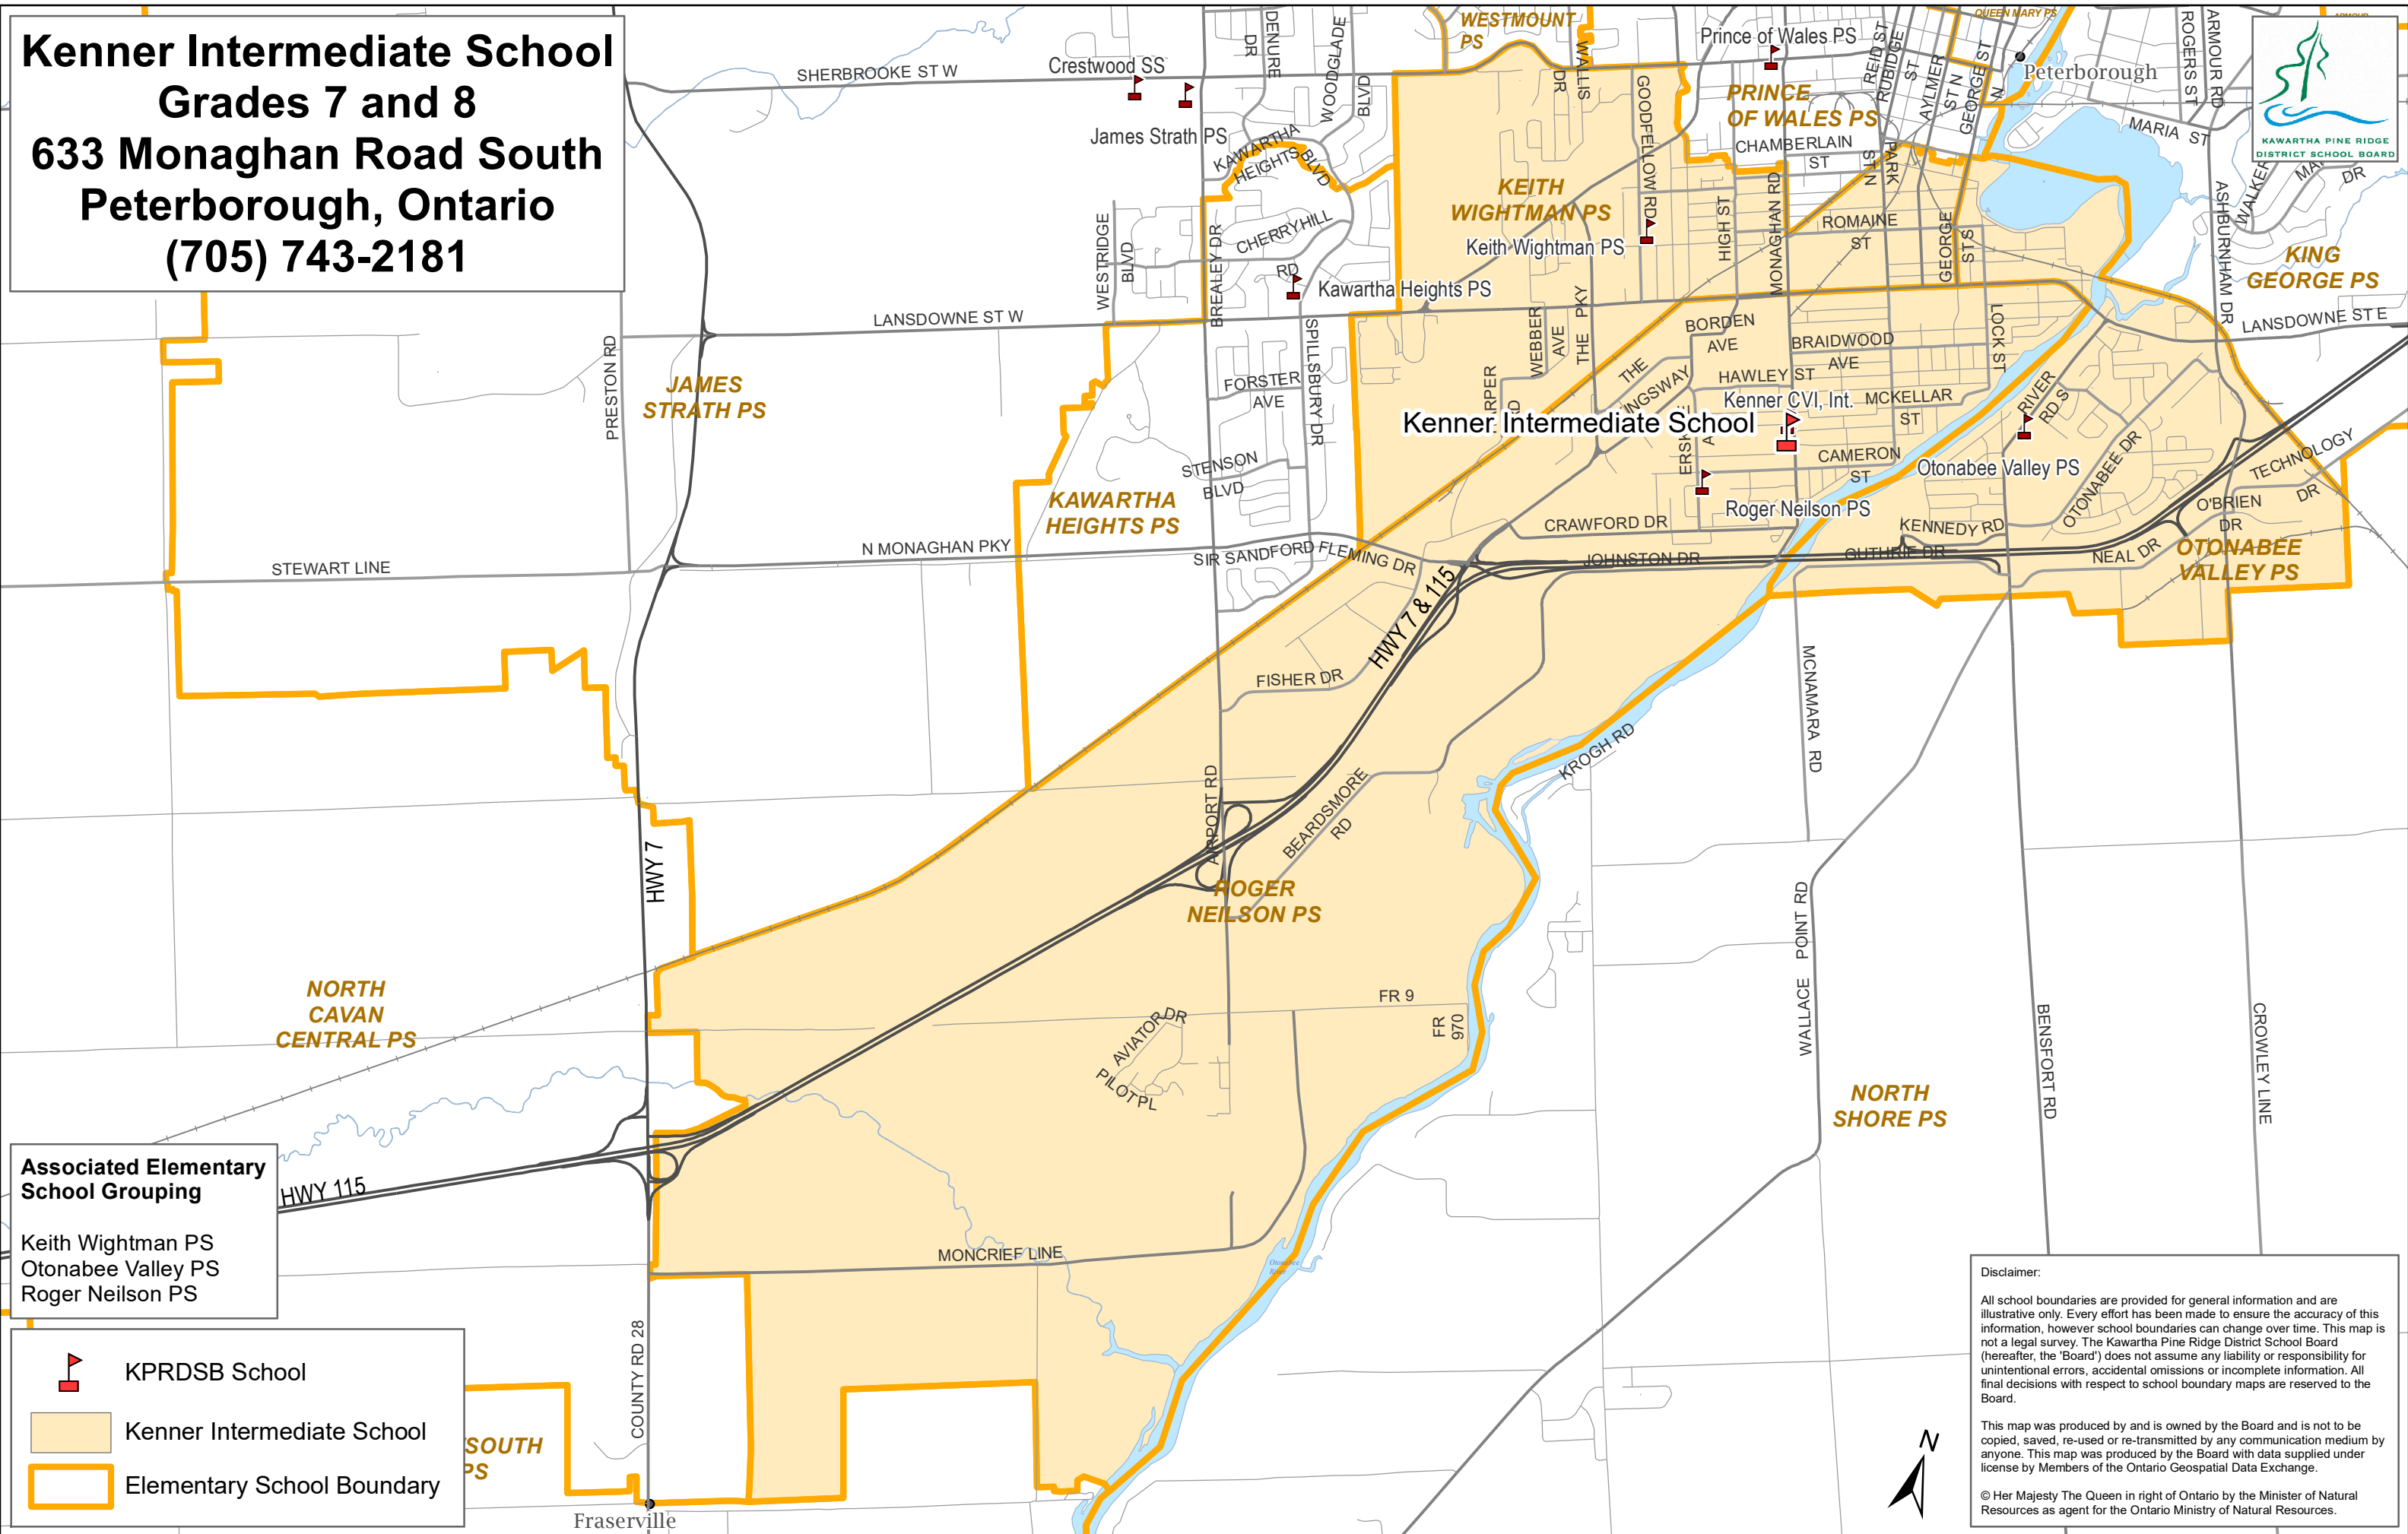

Kenner Intermediate School
Grades 7 and 8
633 Monaghan Road South
Peterborough, Ontario
(705) 743-2181

Associated Elementary School Grouping

Keith Wightman PS
 Otonabee Valley PS
 Roger Neilson PS

KPRDSB School

Kenner Intermediate School

Elementary School Boundary

Disclaimer:

All school boundaries are provided for general information and are illustrative only. Every effort has been made to ensure the accuracy of this information, however school boundaries can change over time. This map is not a legal survey. The Kawartha Pine Ridge District School Board (hereafter, the 'Board') does not assume any liability or responsibility for unintentional errors, accidental omissions or incomplete information. All final decisions with respect to school boundary maps are reserved to the Board.

This map was produced by and is owned by the Board and is not to be copied, saved, re-used or re-transmitted by any communication medium by anyone. This map was produced by the Board with data supplied under license by Members of the Ontario Geospatial Data Exchange.