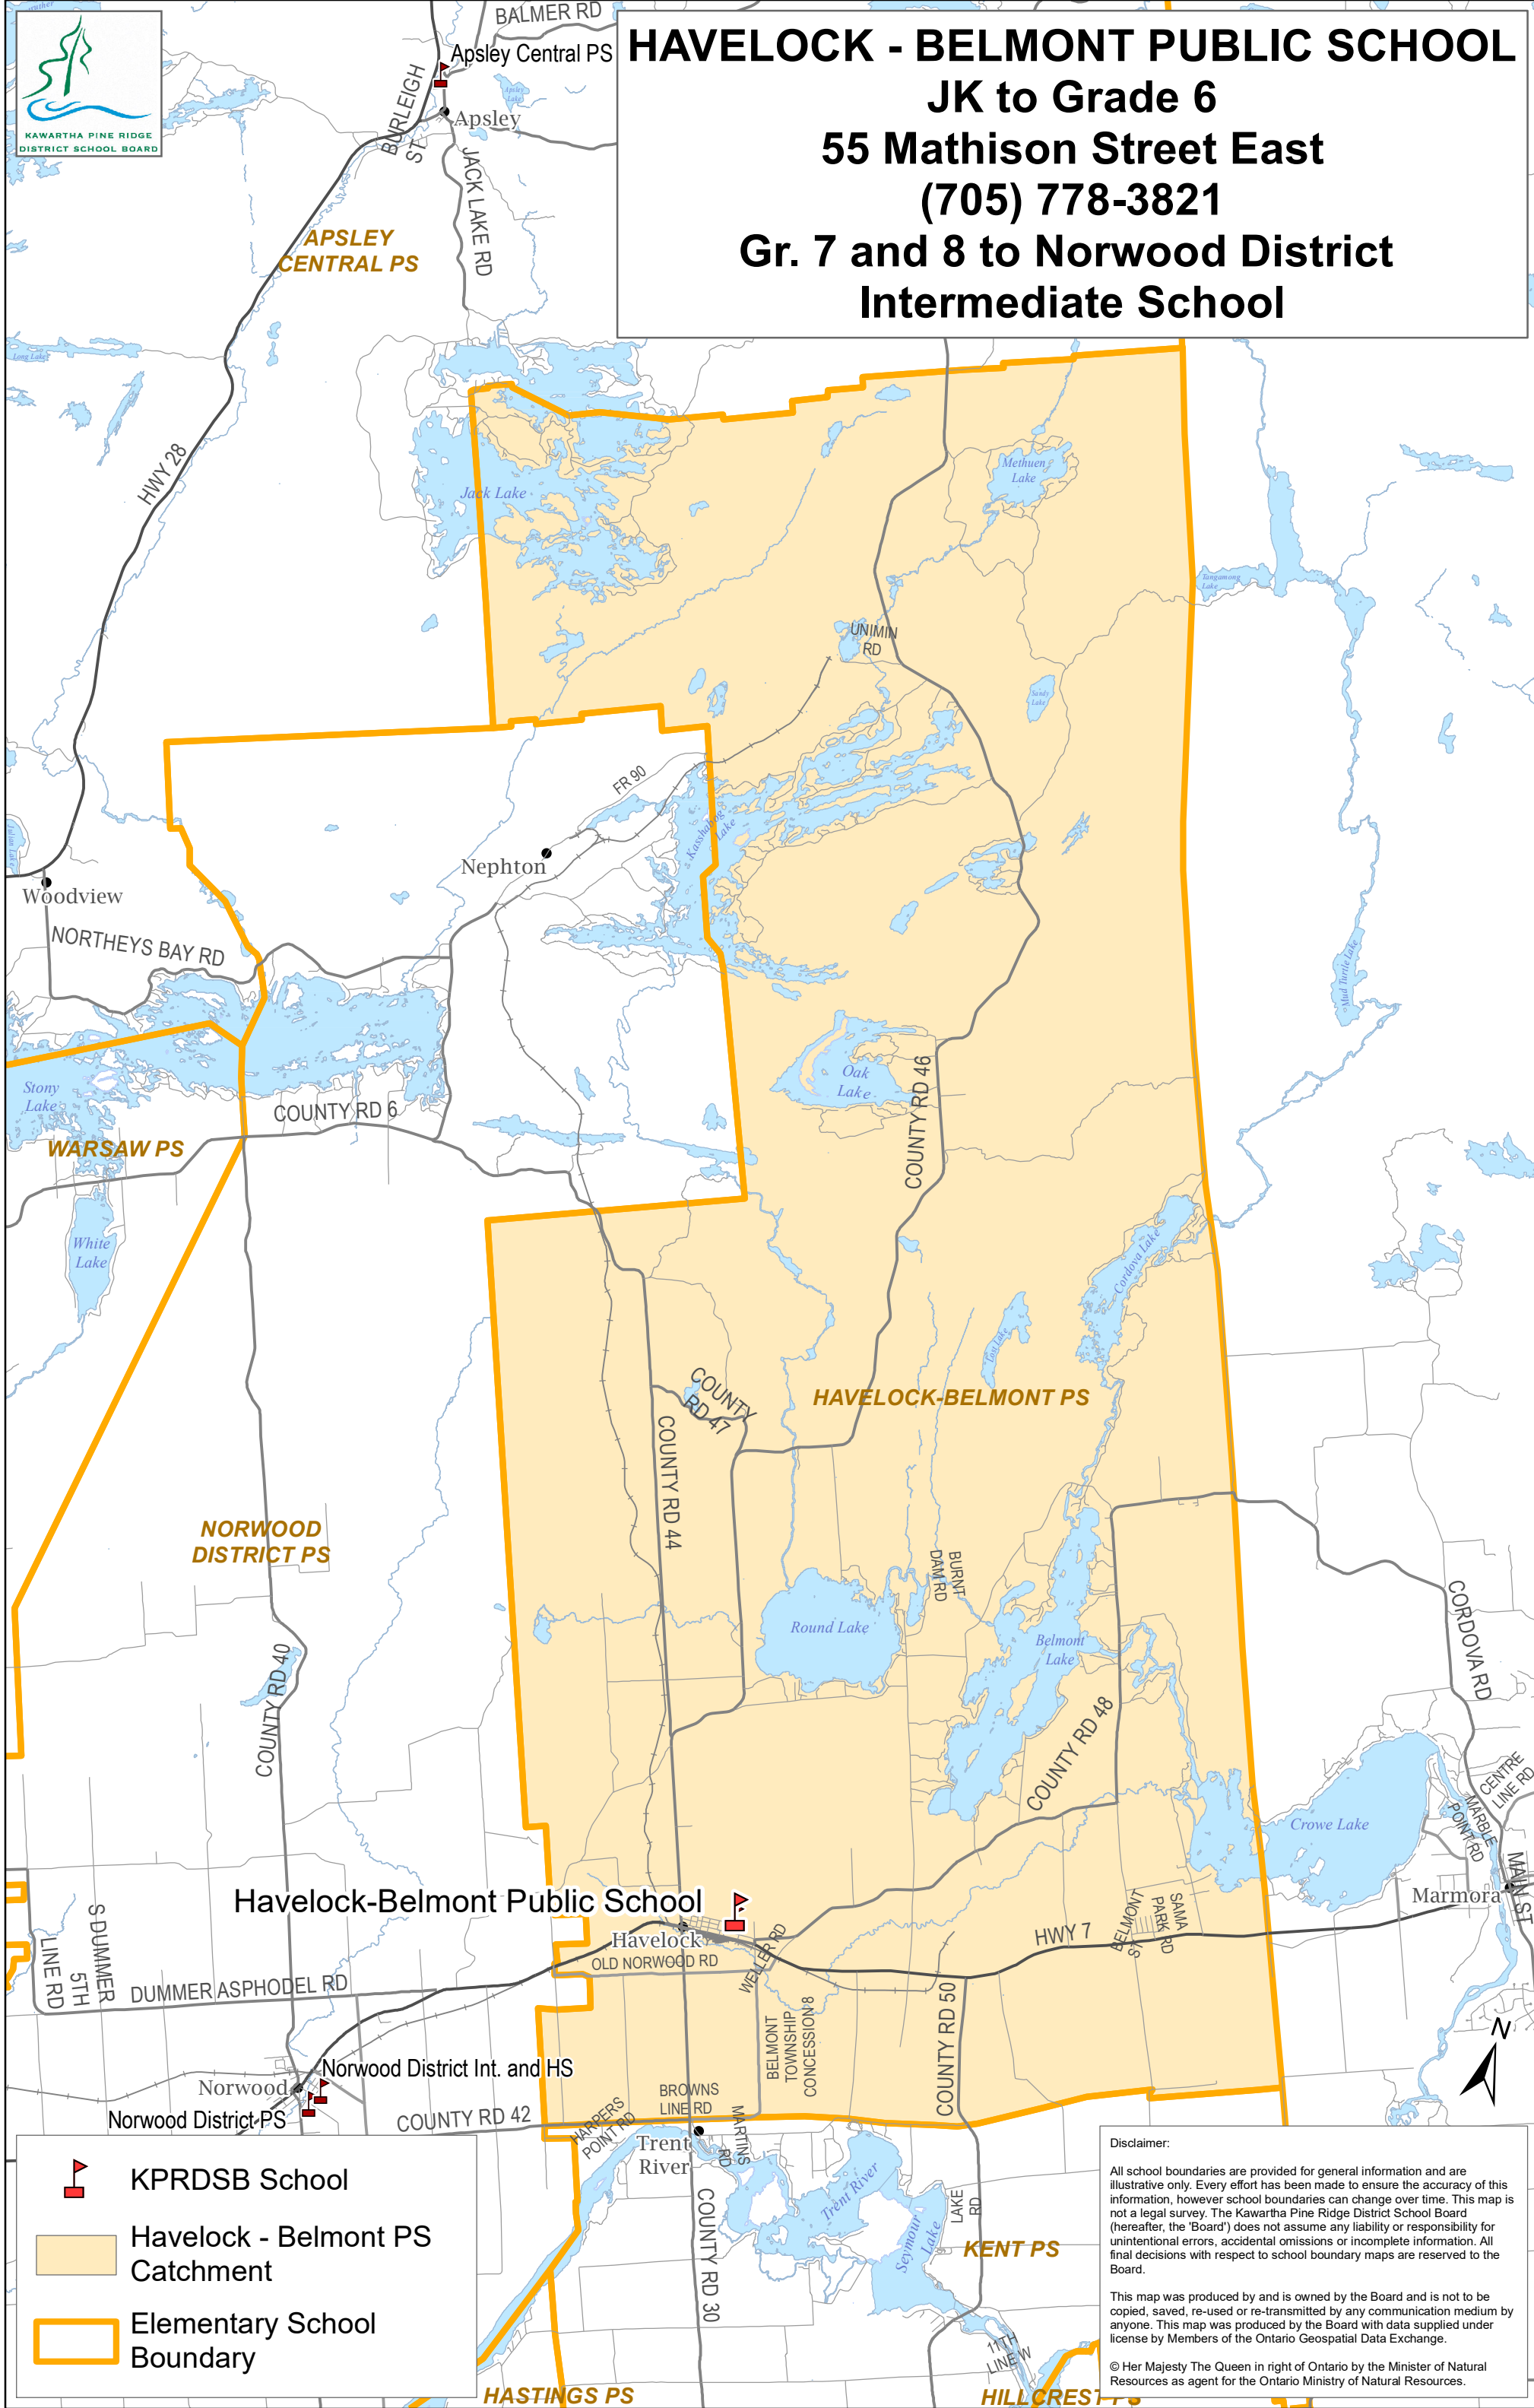

HAVELOCK - BELMONT PUBLIC SCHOOL
JK to Grade 6
55 Mathison Street East
(705) 778-3821
Gr. 7 and 8 to Norwood District
Intermediate School

-  KPRDSB School
-  Havelock - Belmont PS Catchment
-  Elementary School Boundary

Disclaimer:
 All school boundaries are provided for general information and are illustrative only. Every effort has been made to ensure the accuracy of this information, however school boundaries can change over time. This map is not a legal survey. The Kawartha Pine Ridge District School Board (hereafter, the 'Board') does not assume any liability or responsibility for unintentional errors, accidental omissions or incomplete information. All final decisions with respect to school boundary maps are reserved to the Board.