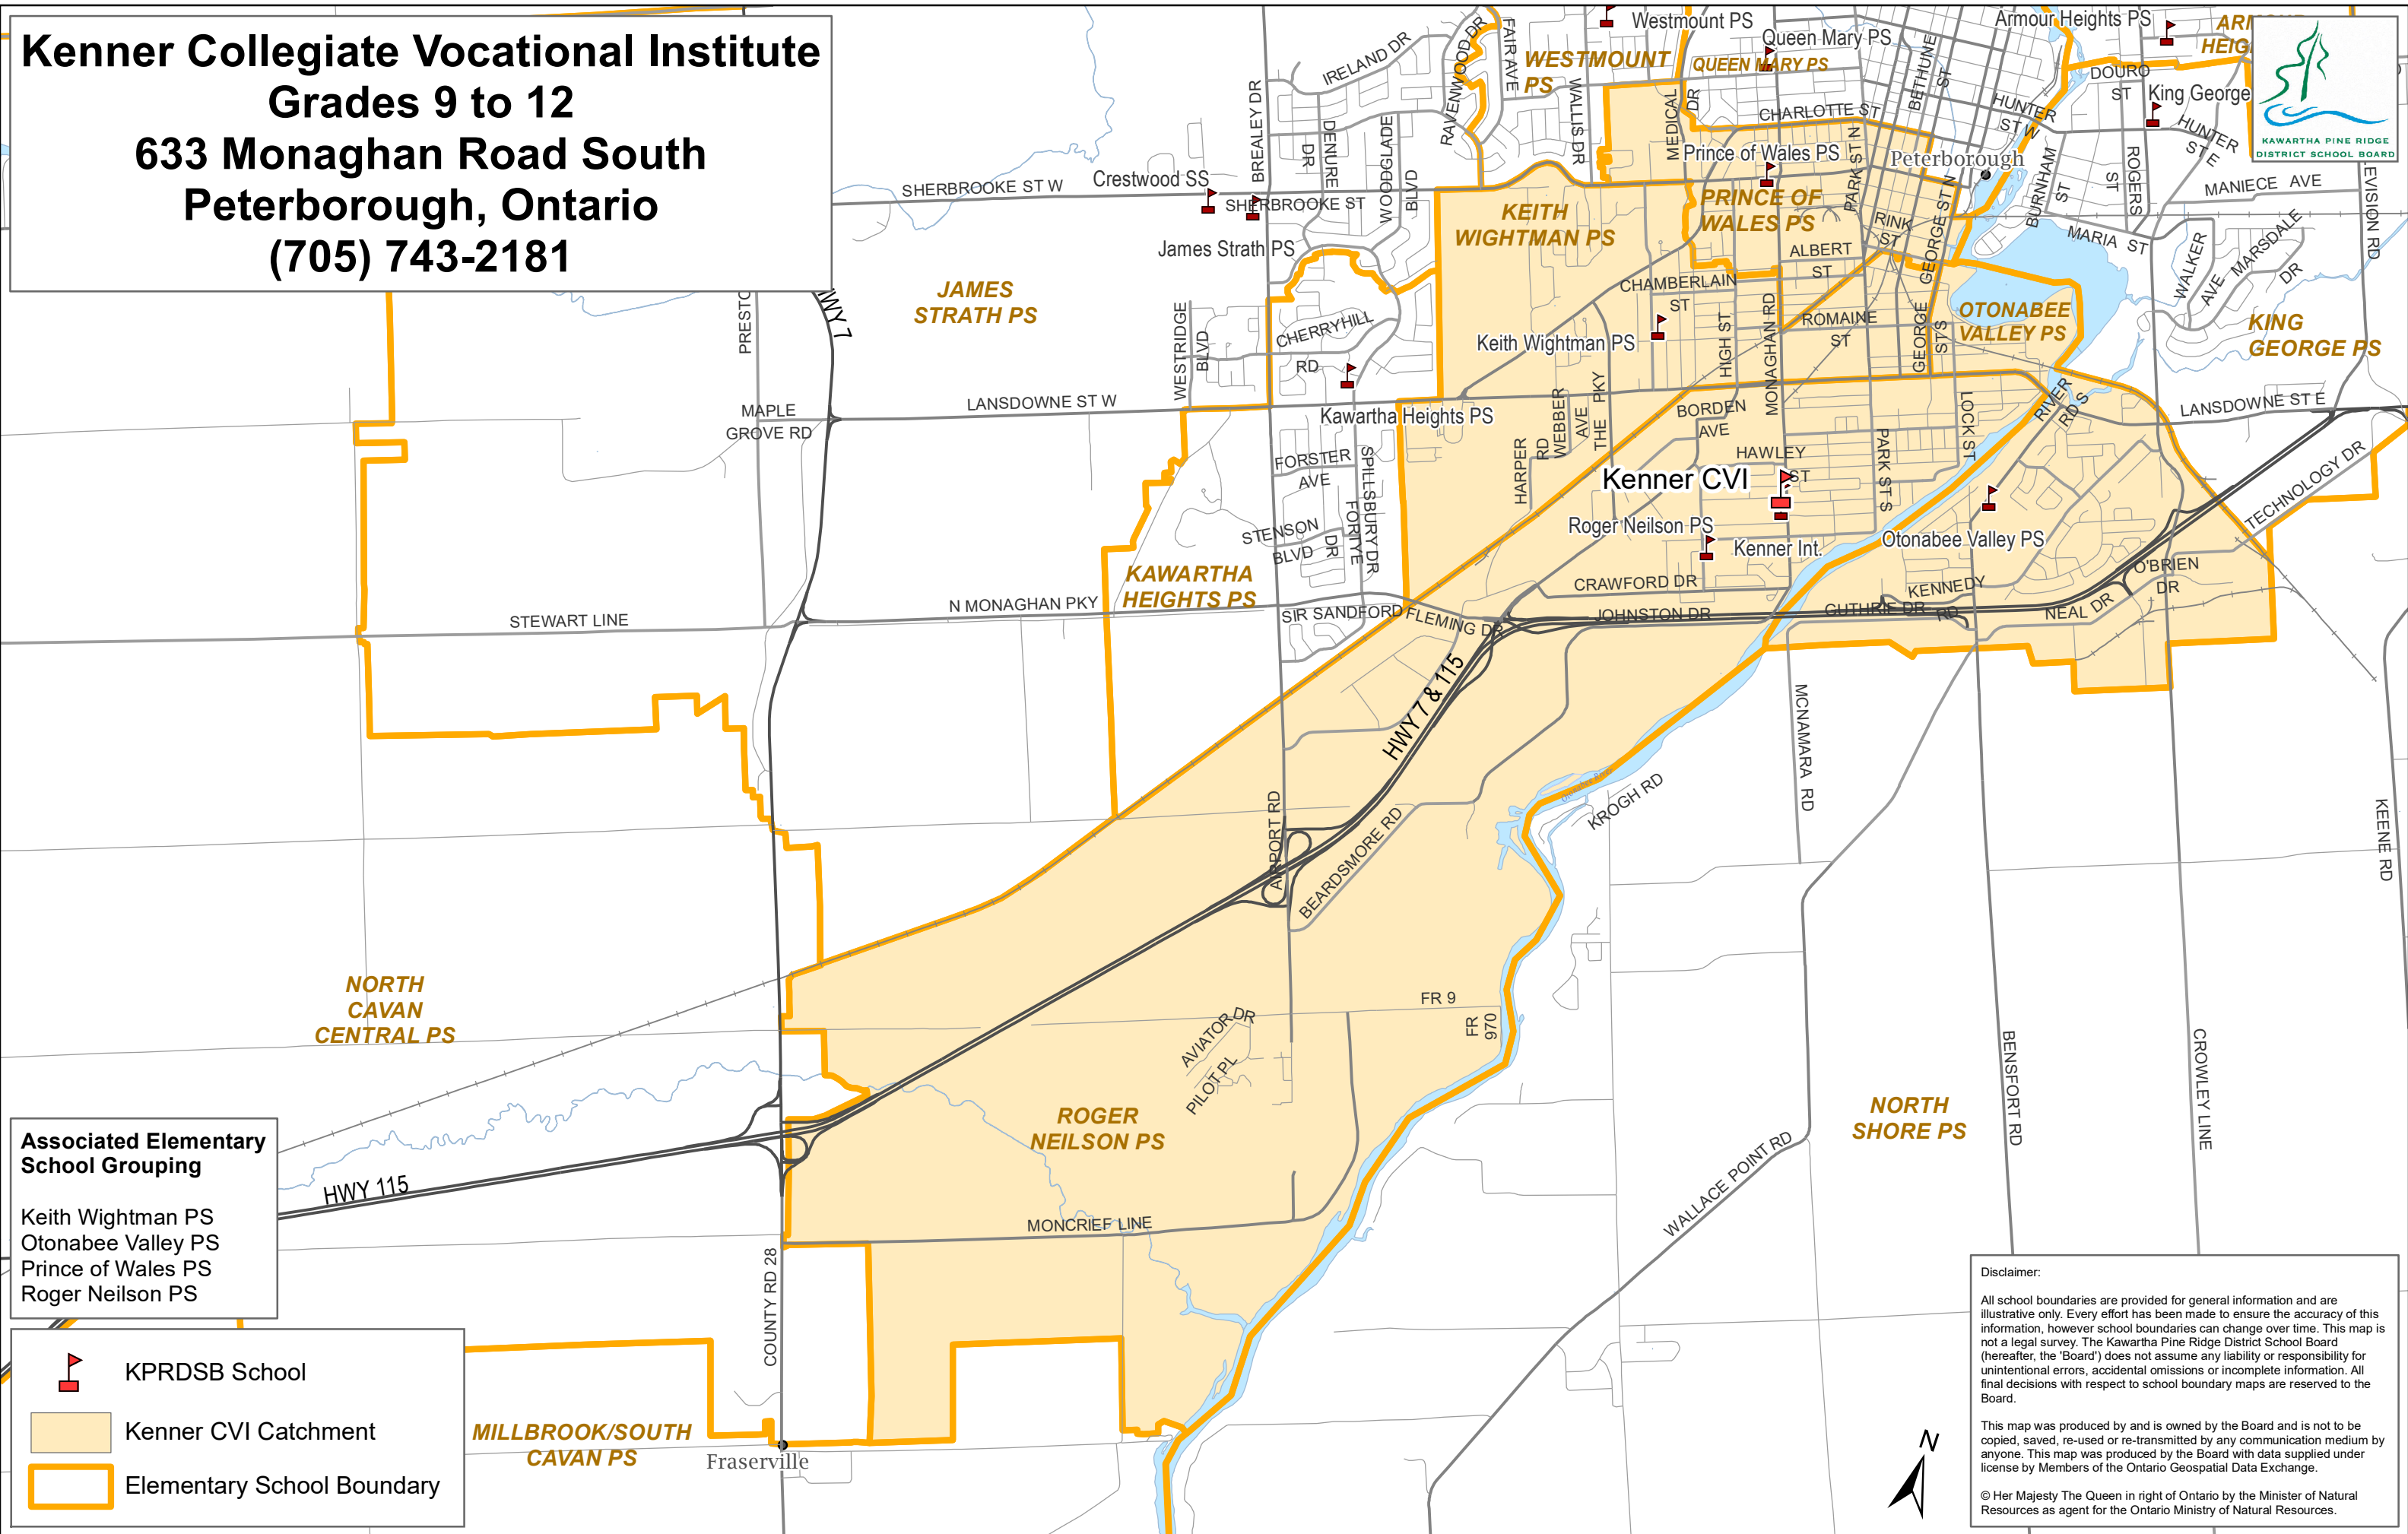

**Kenner Collegiate Vocational Institute**  
**Grades 9 to 12**  
**633 Monaghan Road South**  
**Peterborough, Ontario**  
**(705) 743-2181**

**Associated Elementary School Grouping**

- Keith Wightman PS
- Otonabee Valley PS
- Prince of Wales PS
- Roger Neilson PS

- KPRDSB School
- Kenner CVI Catchment
- Elementary School Boundary

**Disclaimer:**

All school boundaries are provided for general information and are illustrative only. Every effort has been made to ensure the accuracy of this information, however school boundaries can change over time. This map is not a legal survey. The Kawartha Pine Ridge District School Board (hereafter, the 'Board') does not assume any liability or responsibility for unintentional errors, accidental omissions or incomplete information. All final decisions with respect to school boundary maps are reserved to the Board.

This map was produced by and is owned by the Board and is not to be copied, saved, re-used or re-transmitted by any communication medium by anyone. This map was produced by the Board with data supplied under license by Members of the Ontario Geospatial Data Exchange.