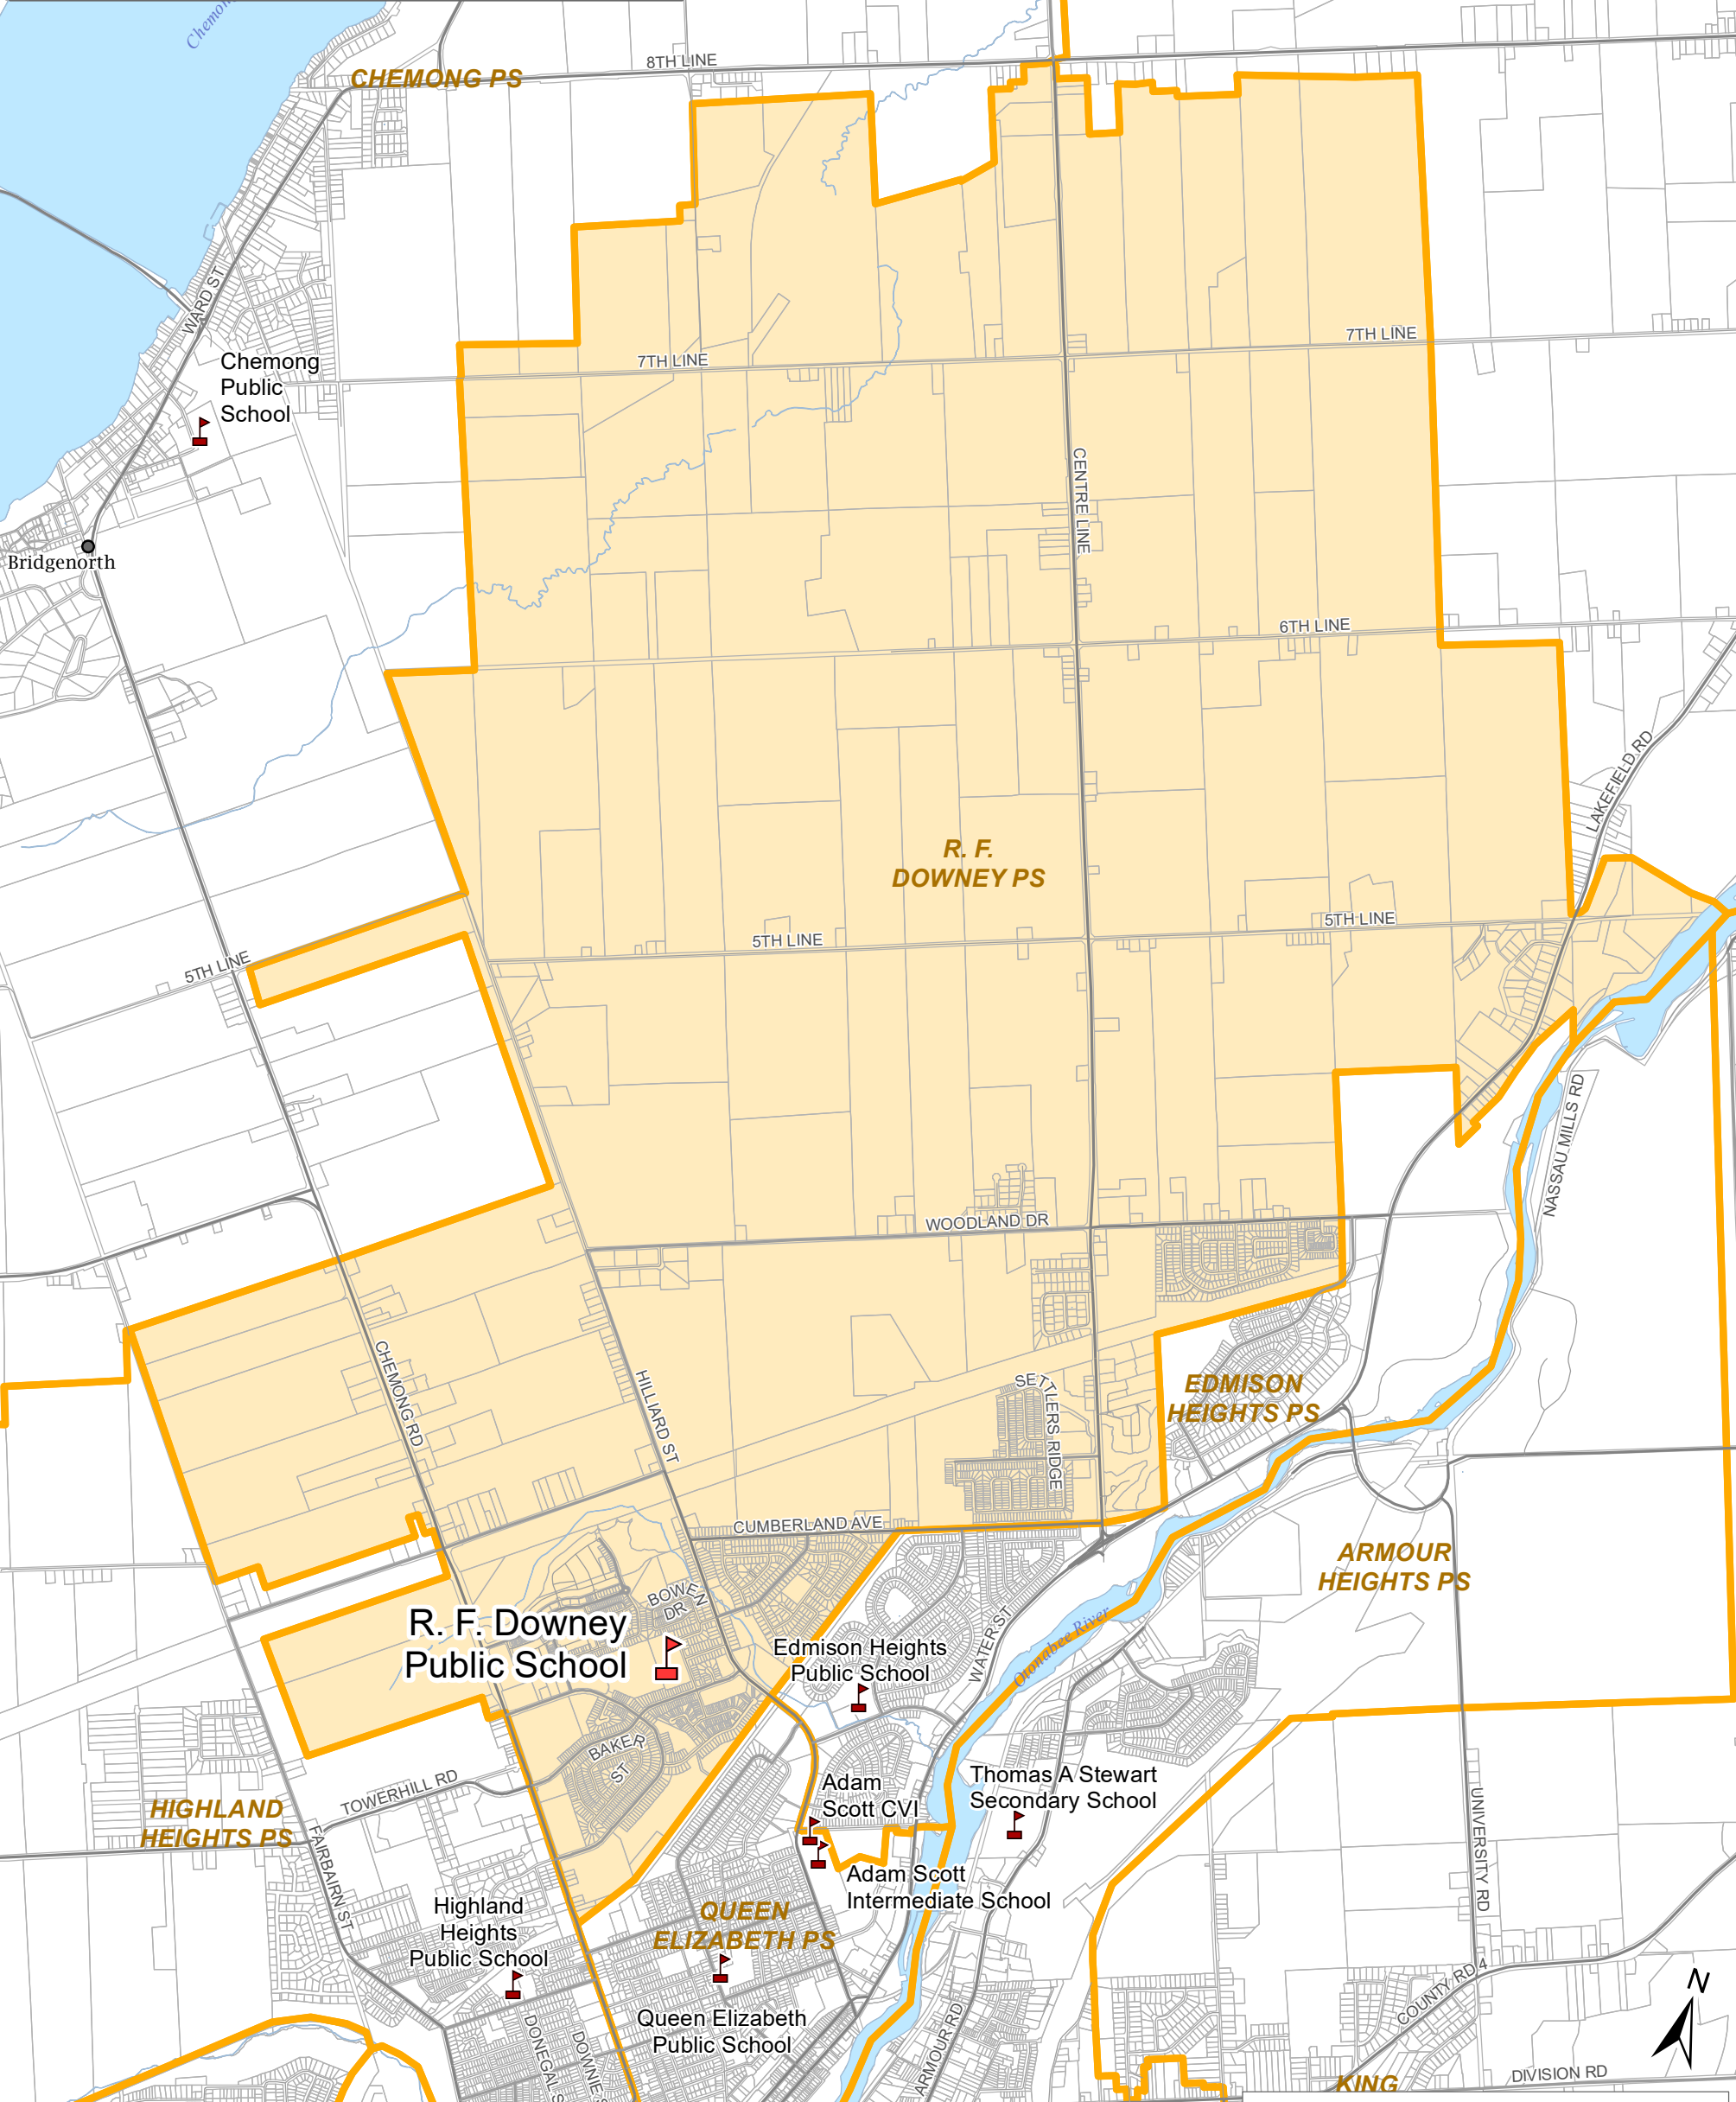

R.F. Downey Public School
1221 Neptune Street
Peterborough, Ontario
K9H 5S3
(705) 742-7201

LAKEFIELD DISTRICT PS

CHEMONG PS

R. F. DOWNEY PS Catchment

KPRDSB School

Elementary School Boundary

Disclaimer:
 All school boundaries are provided for general information and are illustrative only. Every effort has been made to ensure the accuracy of this information, however school boundaries can change over time. This map is not a legal survey. The Kawartha Pine Ridge District School Board (hereafter, the 'Board') does not assume any liability or responsibility for unintentional errors, accidental omissions or incomplete information. All final decisions with respect to school boundary maps are reserved to the Board.

This map was produced by and is owned by the Board and is not to be copied, saved, re-used or re-transmitted by any communication medium by anyone. This map was produced by the Board with data supplied under license by Members of the Ontario Geospatial Data Exchange.