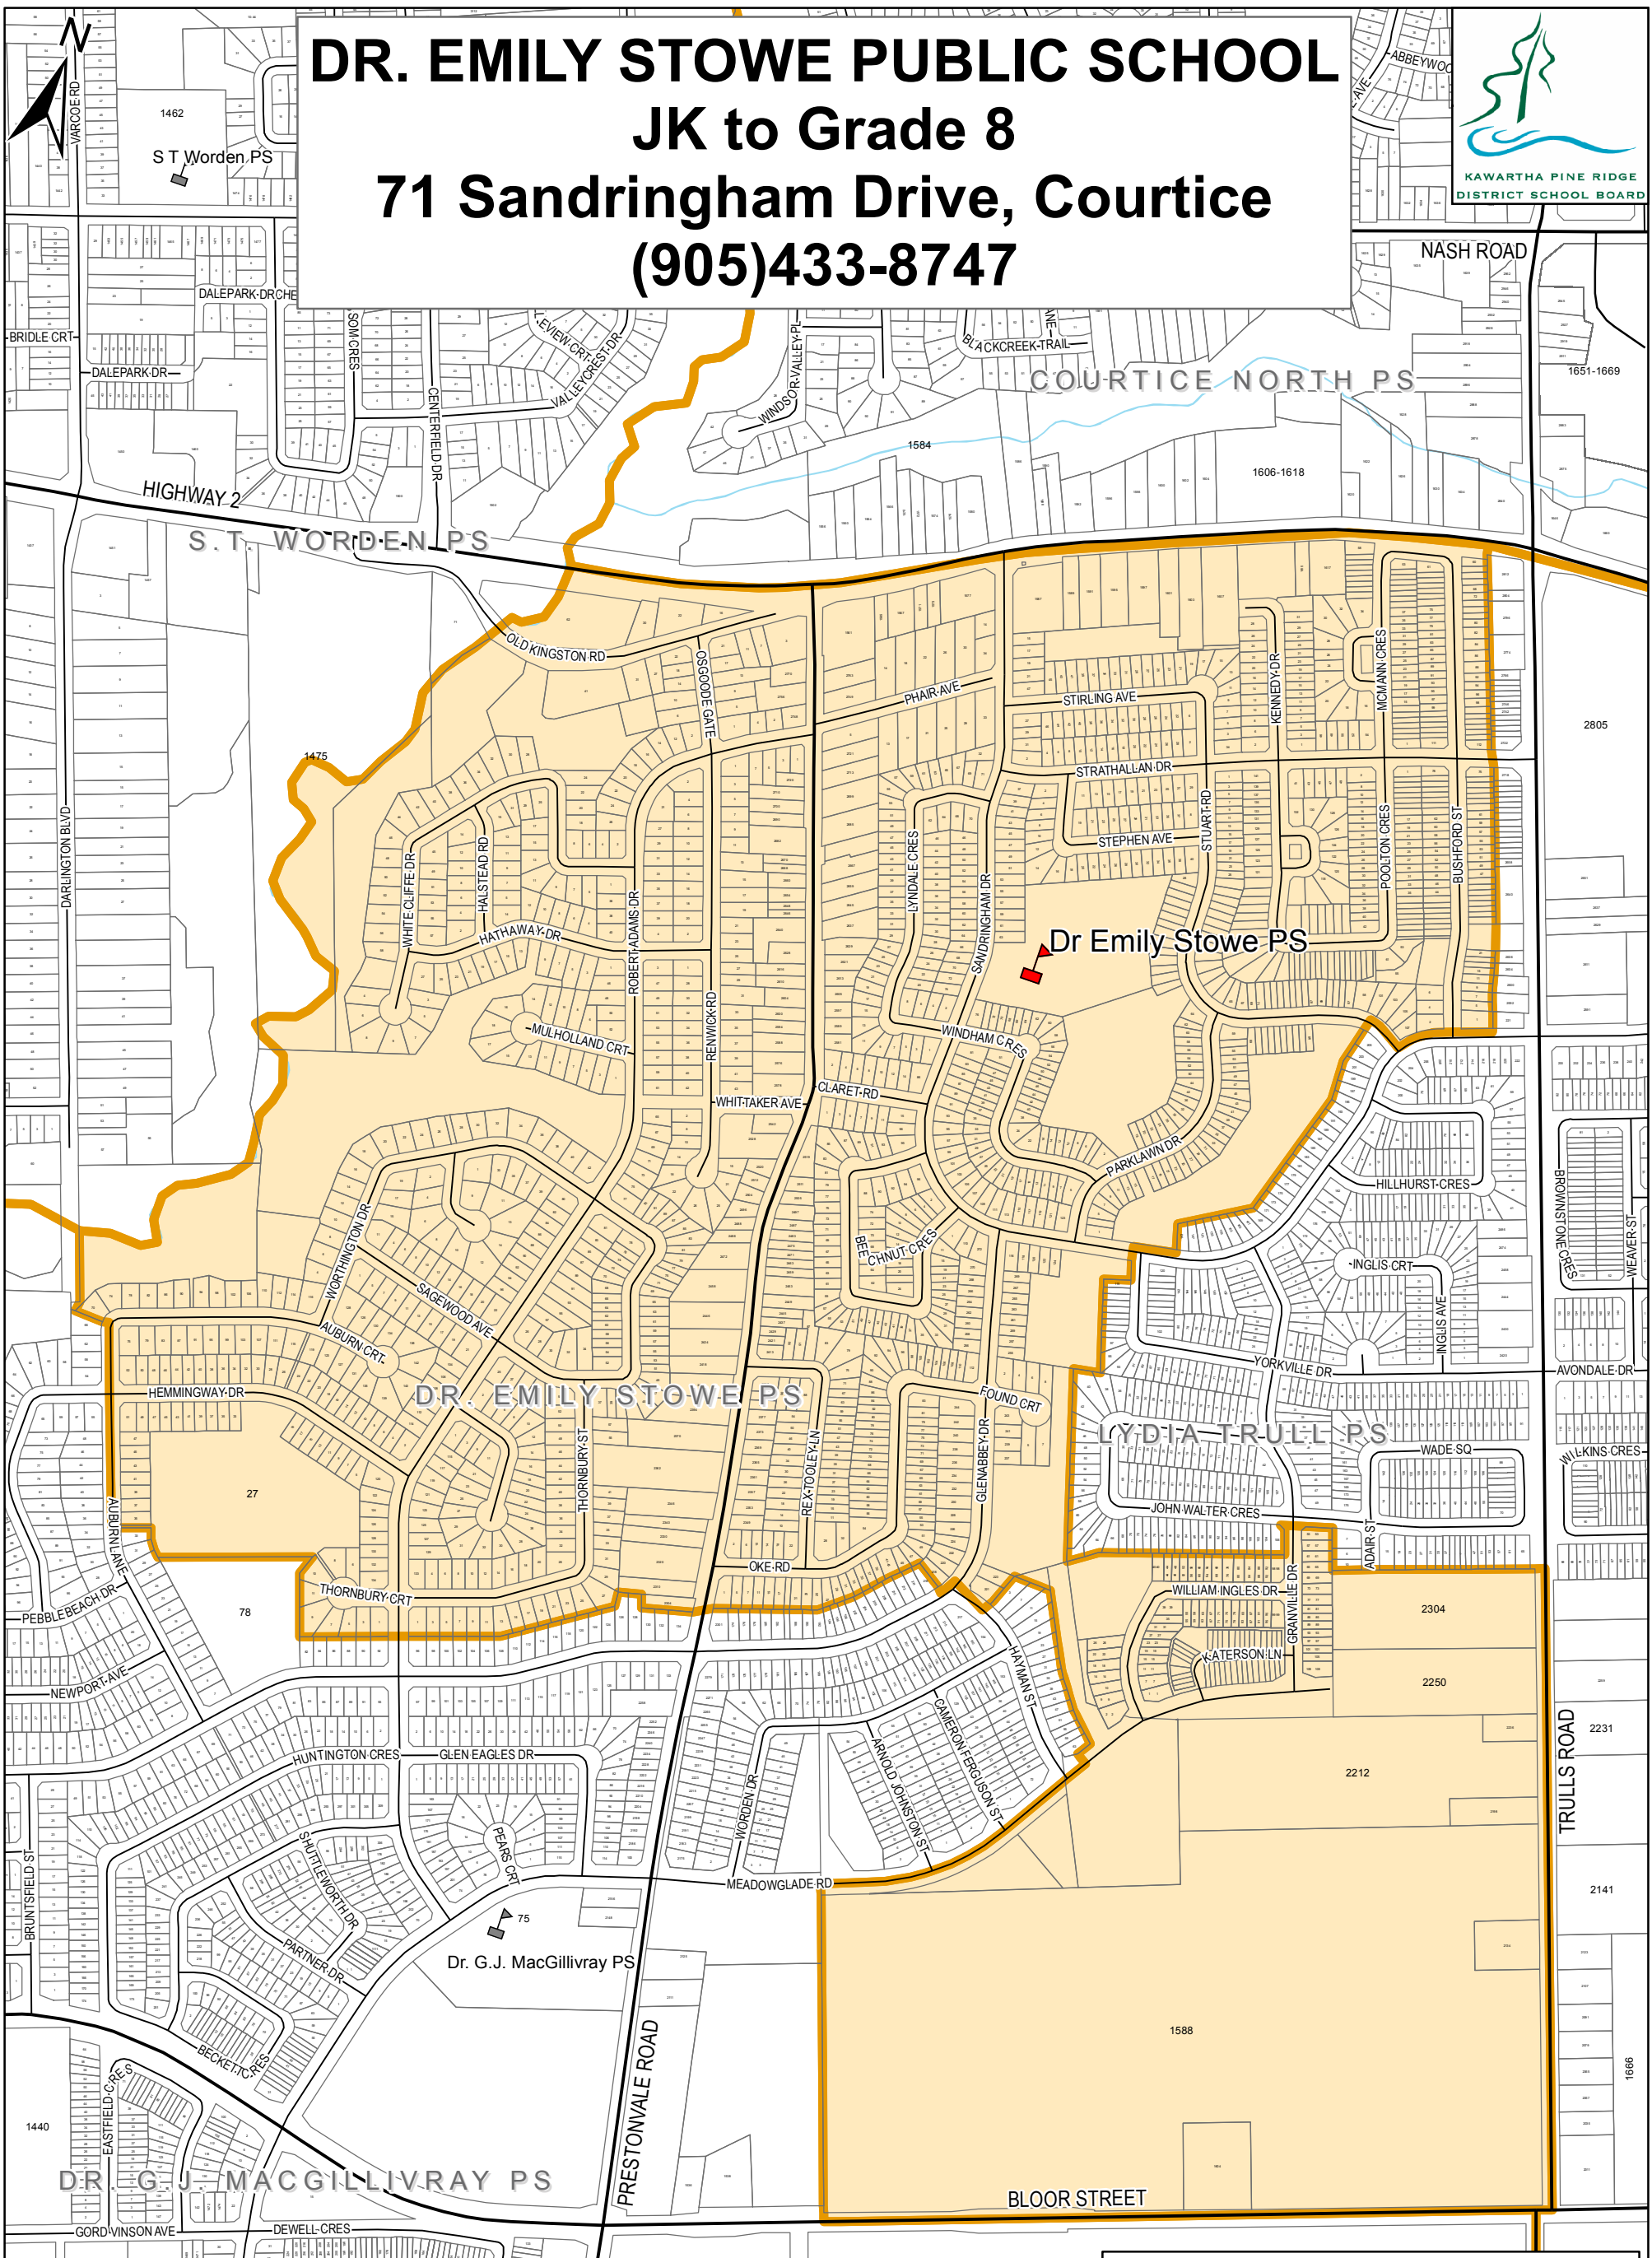

DR. EMILY STOWE PUBLIC SCHOOL

JK to Grade 8

71 Sandringham Drive, Courtice

(905)433-8747

Legend

- Lot Lines
- School Boundaries

Catchment Area

- DR. EMILY STOWE PS

Disclaimer:

All school boundaries are provided for general information and are illustrative only. Every effort has been made to ensure the accuracy of this information, however school boundaries can change over time. This map is not a legal survey. The Kawartha Pine Ridge District School Board (hereafter, the 'Board') does not assume any liability or responsibility for unintentional errors, accidental omissions or incomplete information. All final decisions with respect to school boundary maps are reserved to the Board.