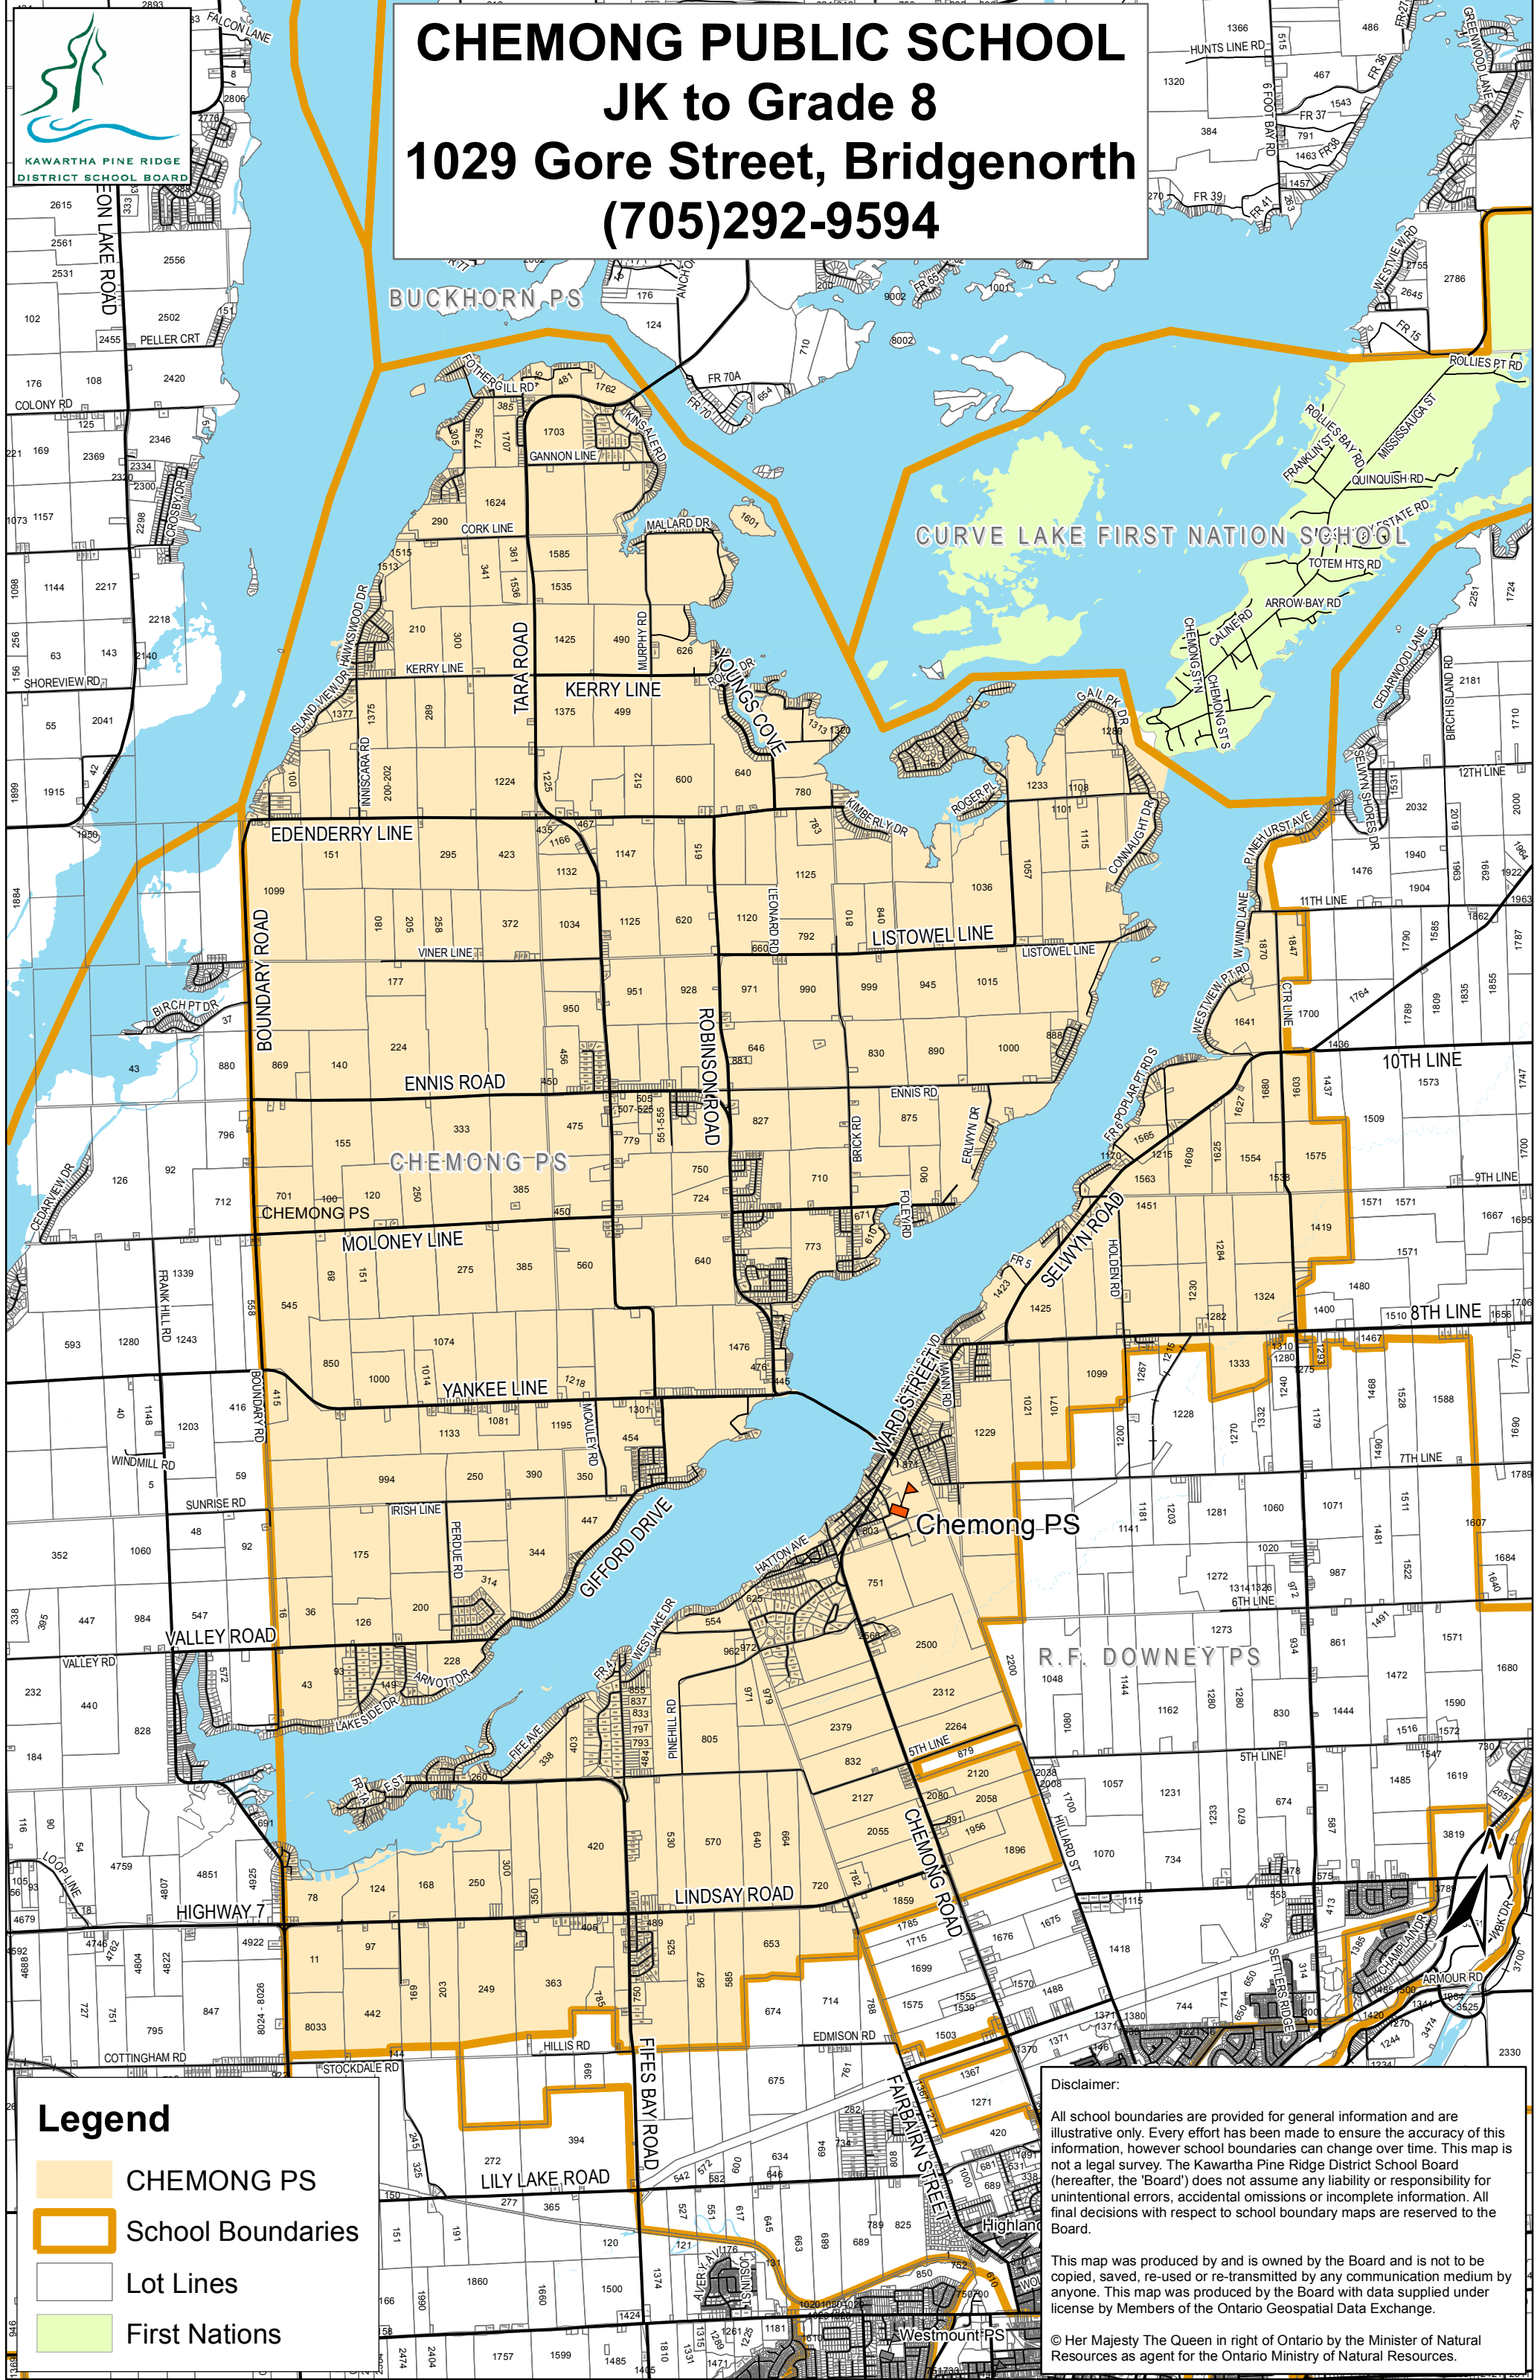

CHEMONG PUBLIC SCHOOL

JK to Grade 8

1029 Gore Street, Bridgenorth

(705)292-9594

Legend

- CHEMONG PS
- School Boundaries
- Lot Lines
- First Nations

Disclaimer:
All school boundaries are provided for general information and are illustrative only. Every effort has been made to ensure the accuracy of this information, however school boundaries can change over time. This map is not a legal survey. The Kawartha Pine Ridge District School Board (hereafter, the "Board") does not assume any liability or responsibility for unintentional errors, accidental omissions or incomplete information. All final decisions with respect to school boundary maps are reserved to the Board.

This map was produced by and is owned by the Board and is not to be copied, saved, re-used or re-transmitted by any communication medium by anyone. This map was produced by the Board with data supplied under license by Members of the Ontario Geospatial Data Exchange.

© Her Majesty The Queen in right of Ontario by the Minister of Natural Resources as agent for the Ontario Ministry of Natural Resources.