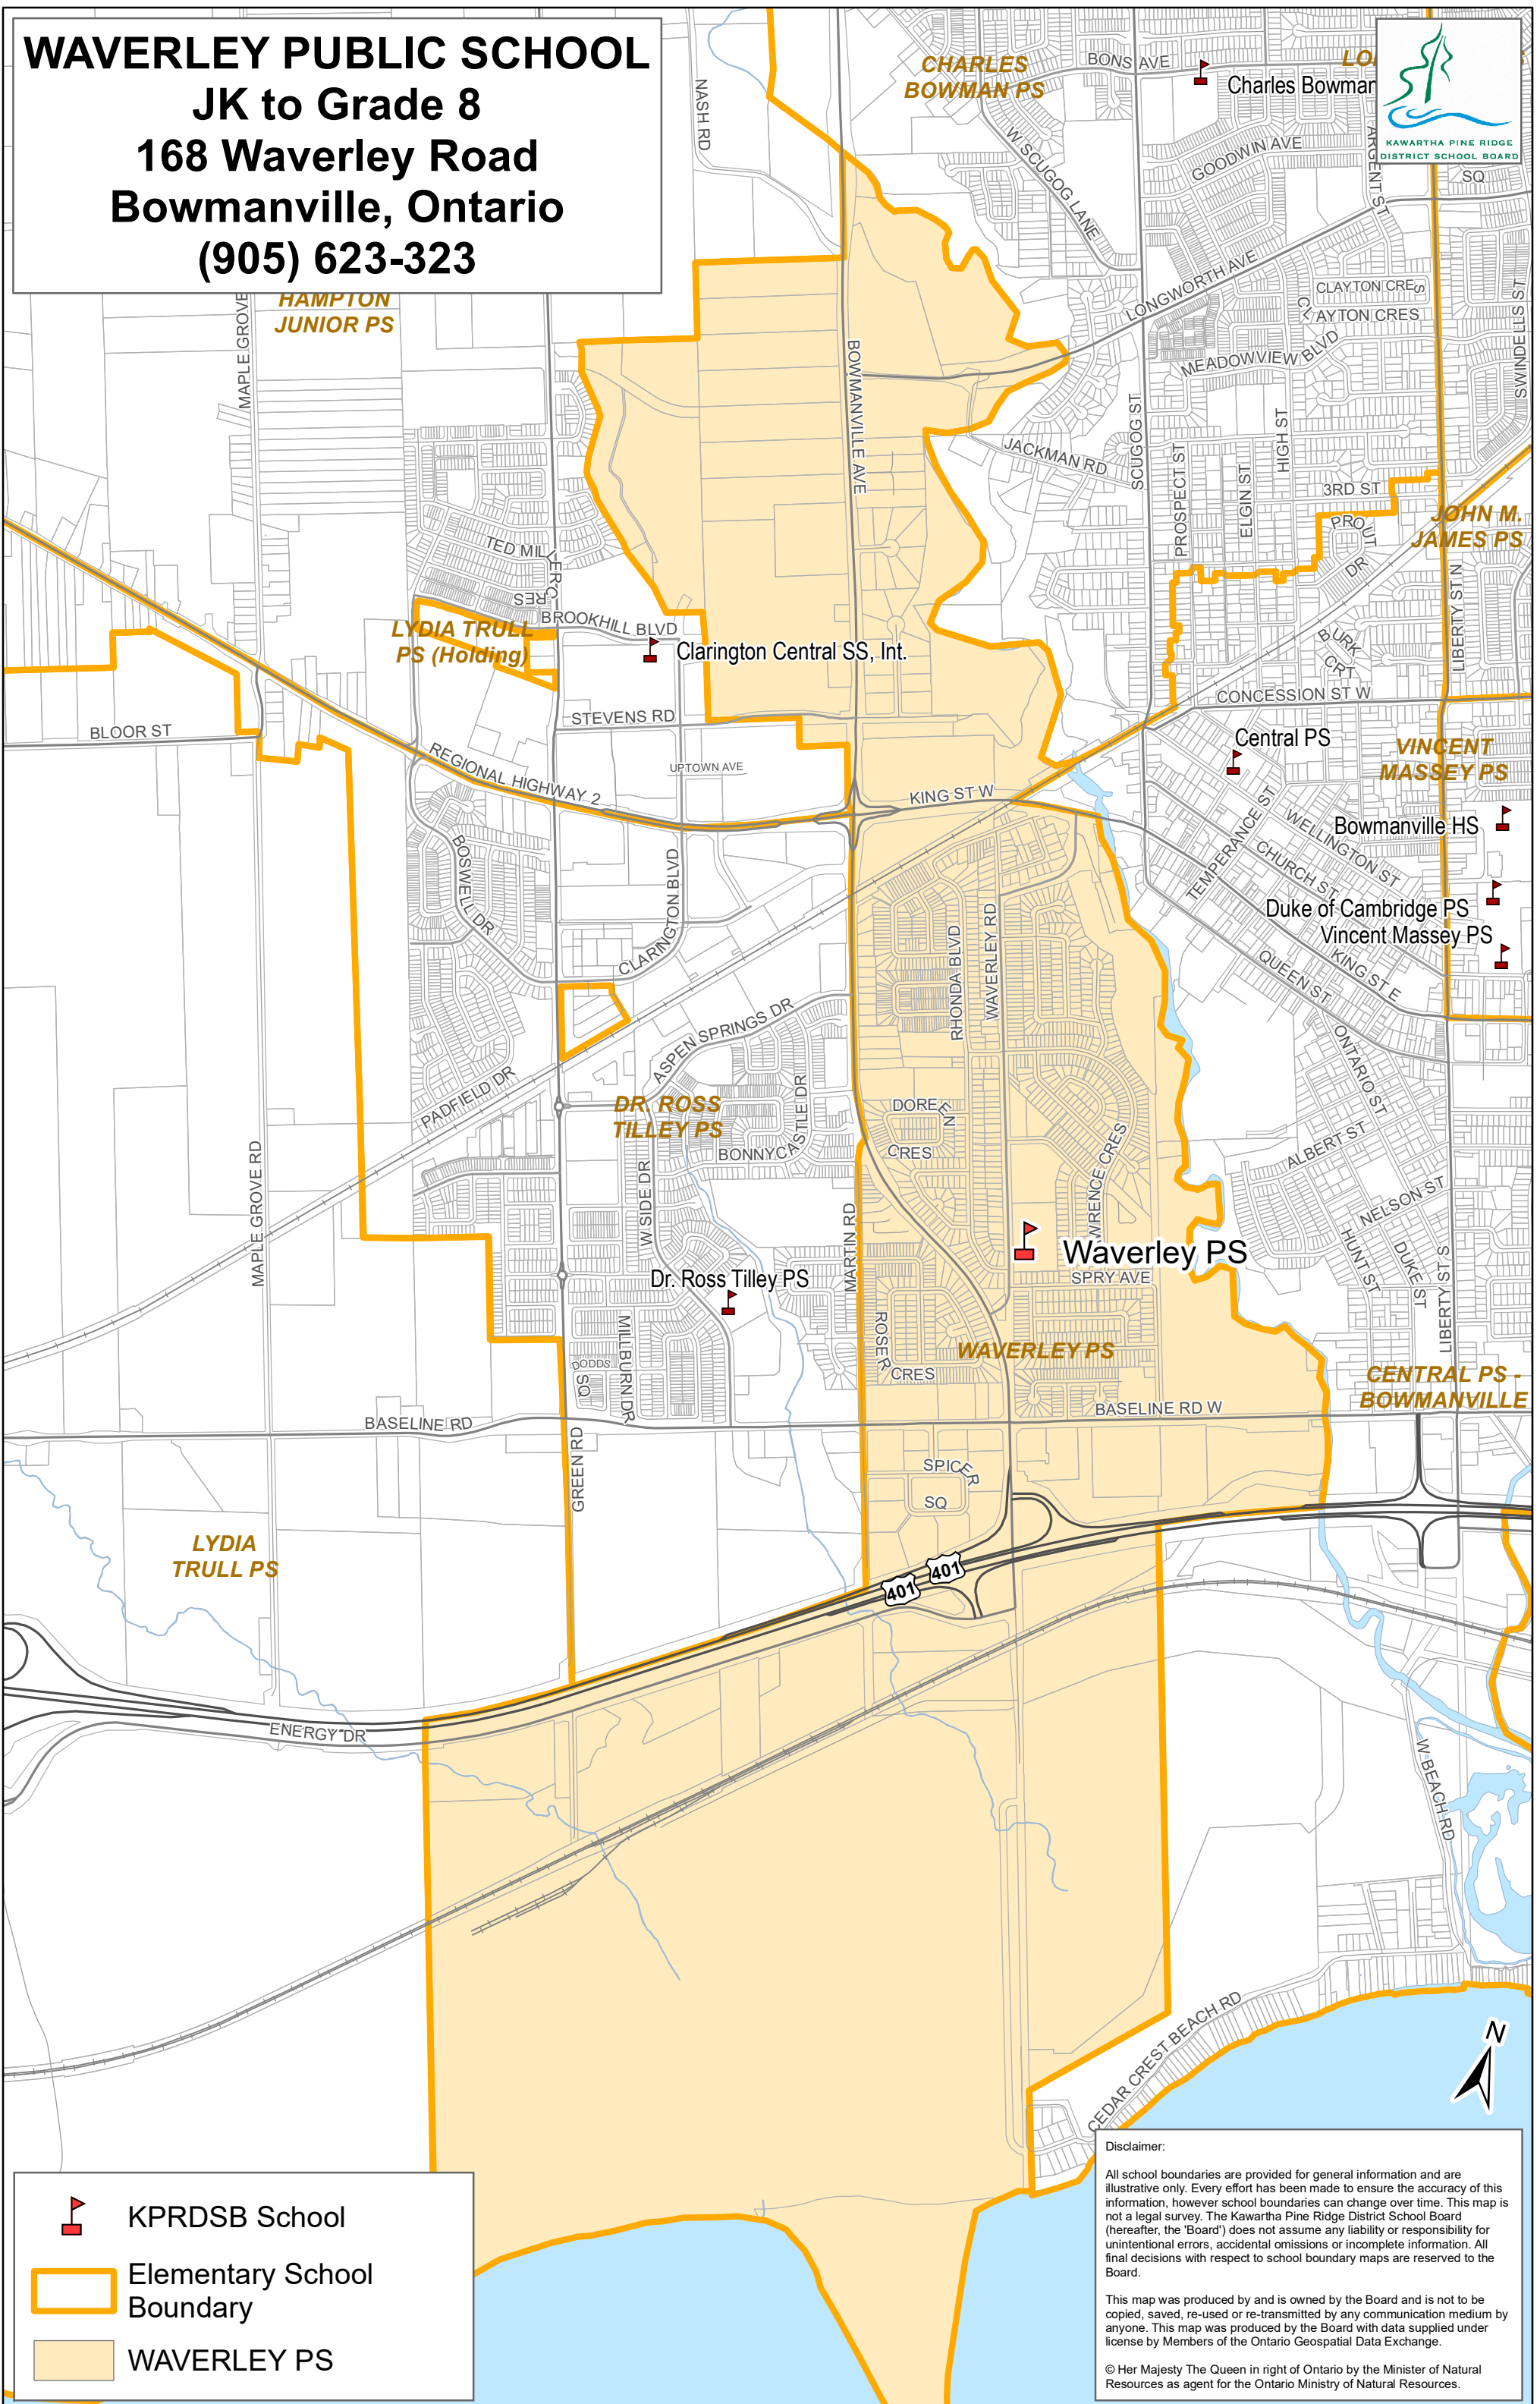

WAVERLEY PUBLIC SCHOOL
JK to Grade 8
168 Waverley Road
Bowmanville, Ontario
(905) 623-323

-  KPRDSB School
-  Elementary School Boundary
-  WAVERLEY PS

Disclaimer:
 All school boundaries are provided for general information and are illustrative only. Every effort has been made to ensure the accuracy of this information, however school boundaries can change over time. This map is not a legal survey. The Kawartha Pine Ridge District School Board (hereafter, the Board) does not assume any liability or responsibility for unintentional errors, accidental omissions or incomplete information. All final decisions with respect to school boundary maps are reserved to the Board.

This map was produced by and is owned by the Board and is not to be copied, saved, re-used or re-transmitted by any communication medium by anyone. This map was produced by the Board with data supplied under license by Members of the Ontario Geospatial Data Exchange.