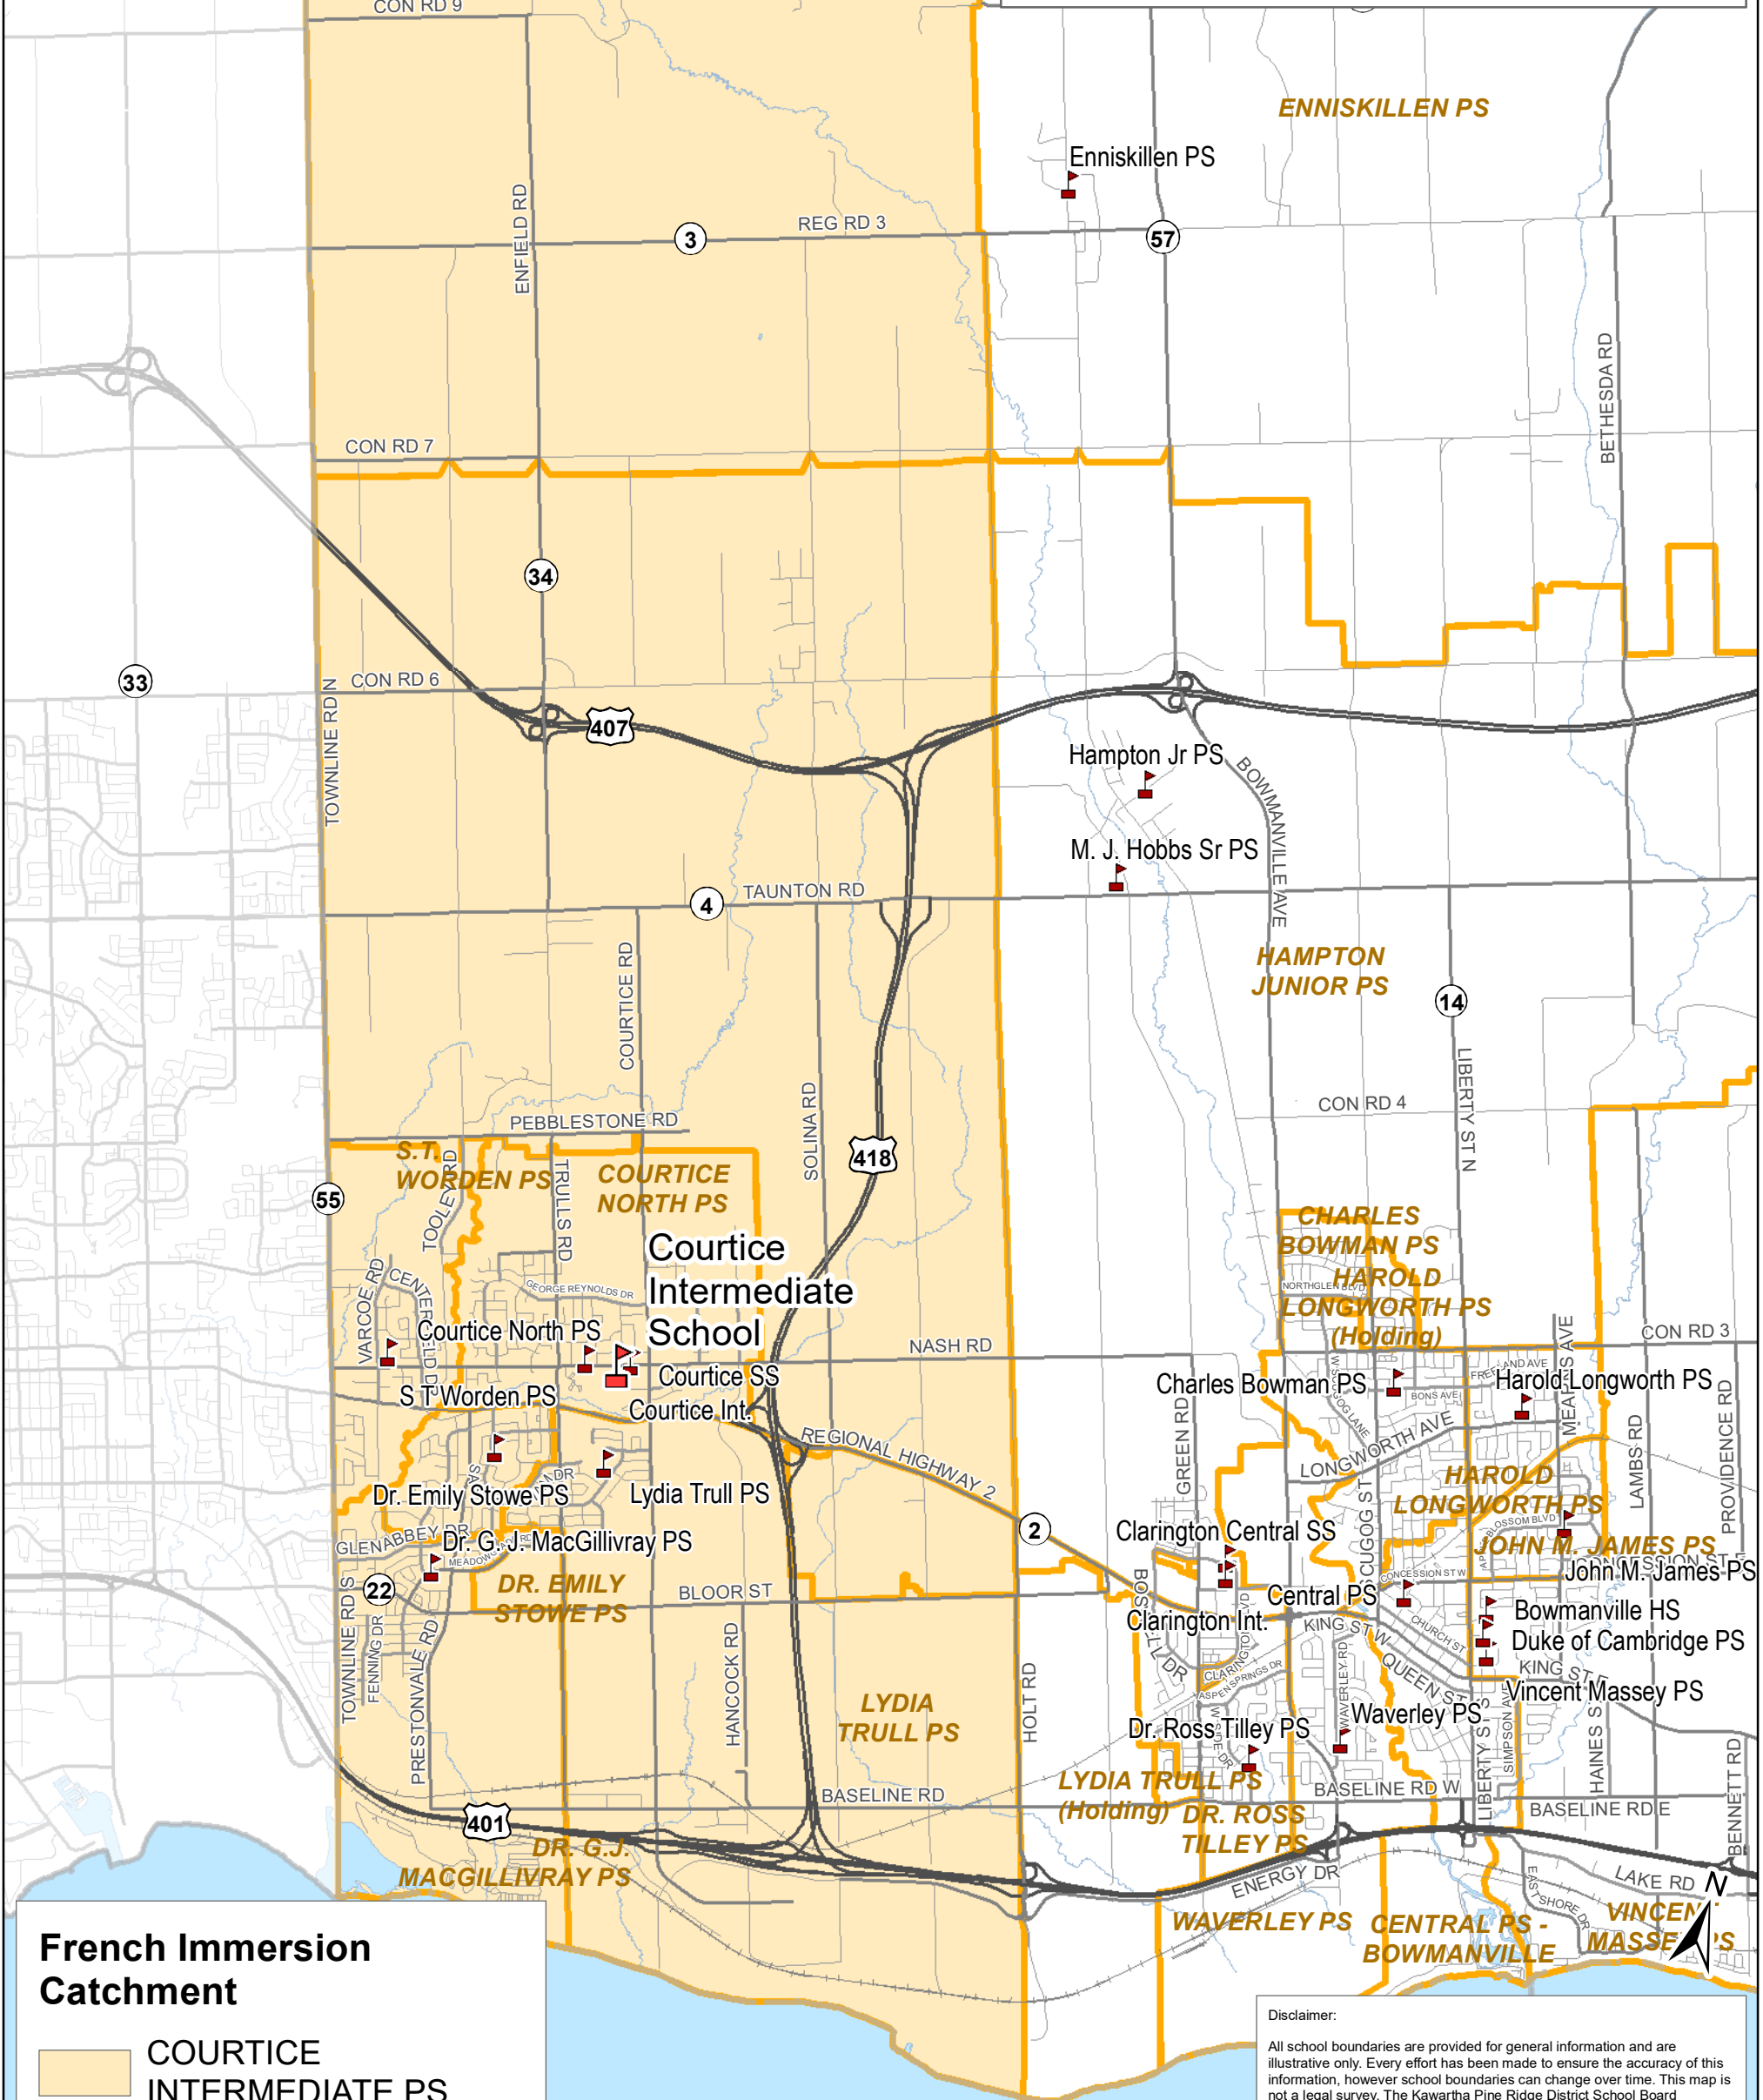

COURTICE INTERMEDIATE SCHOOL

French Immersion Catchment

Grades 7 and 8

1717 Nash Road
Courtice, Ontario
(905) 436-2074

French Immersion Catchment

- COURTICE INTERMEDIATE PS
- KPRDSB School
- Elementary School Boundary

Disclaimer:

All school boundaries are provided for general information and are illustrative only. Every effort has been made to ensure the accuracy of this information, however school boundaries can change over time. This map is not a legal survey. The Kawartha Pine Ridge District School Board (hereafter, the 'Board') does not assume any liability or responsibility for unintentional errors, accidental omissions or incomplete information. All final decisions with respect to school boundary maps are reserved to the Board.

This map was produced by and is owned by the Board and is not to be copied, saved, re-used or re-transmitted by any communication medium by anyone. This map was produced by the Board with data supplied under license by Members of the Ontario Geospatial Data Exchange.