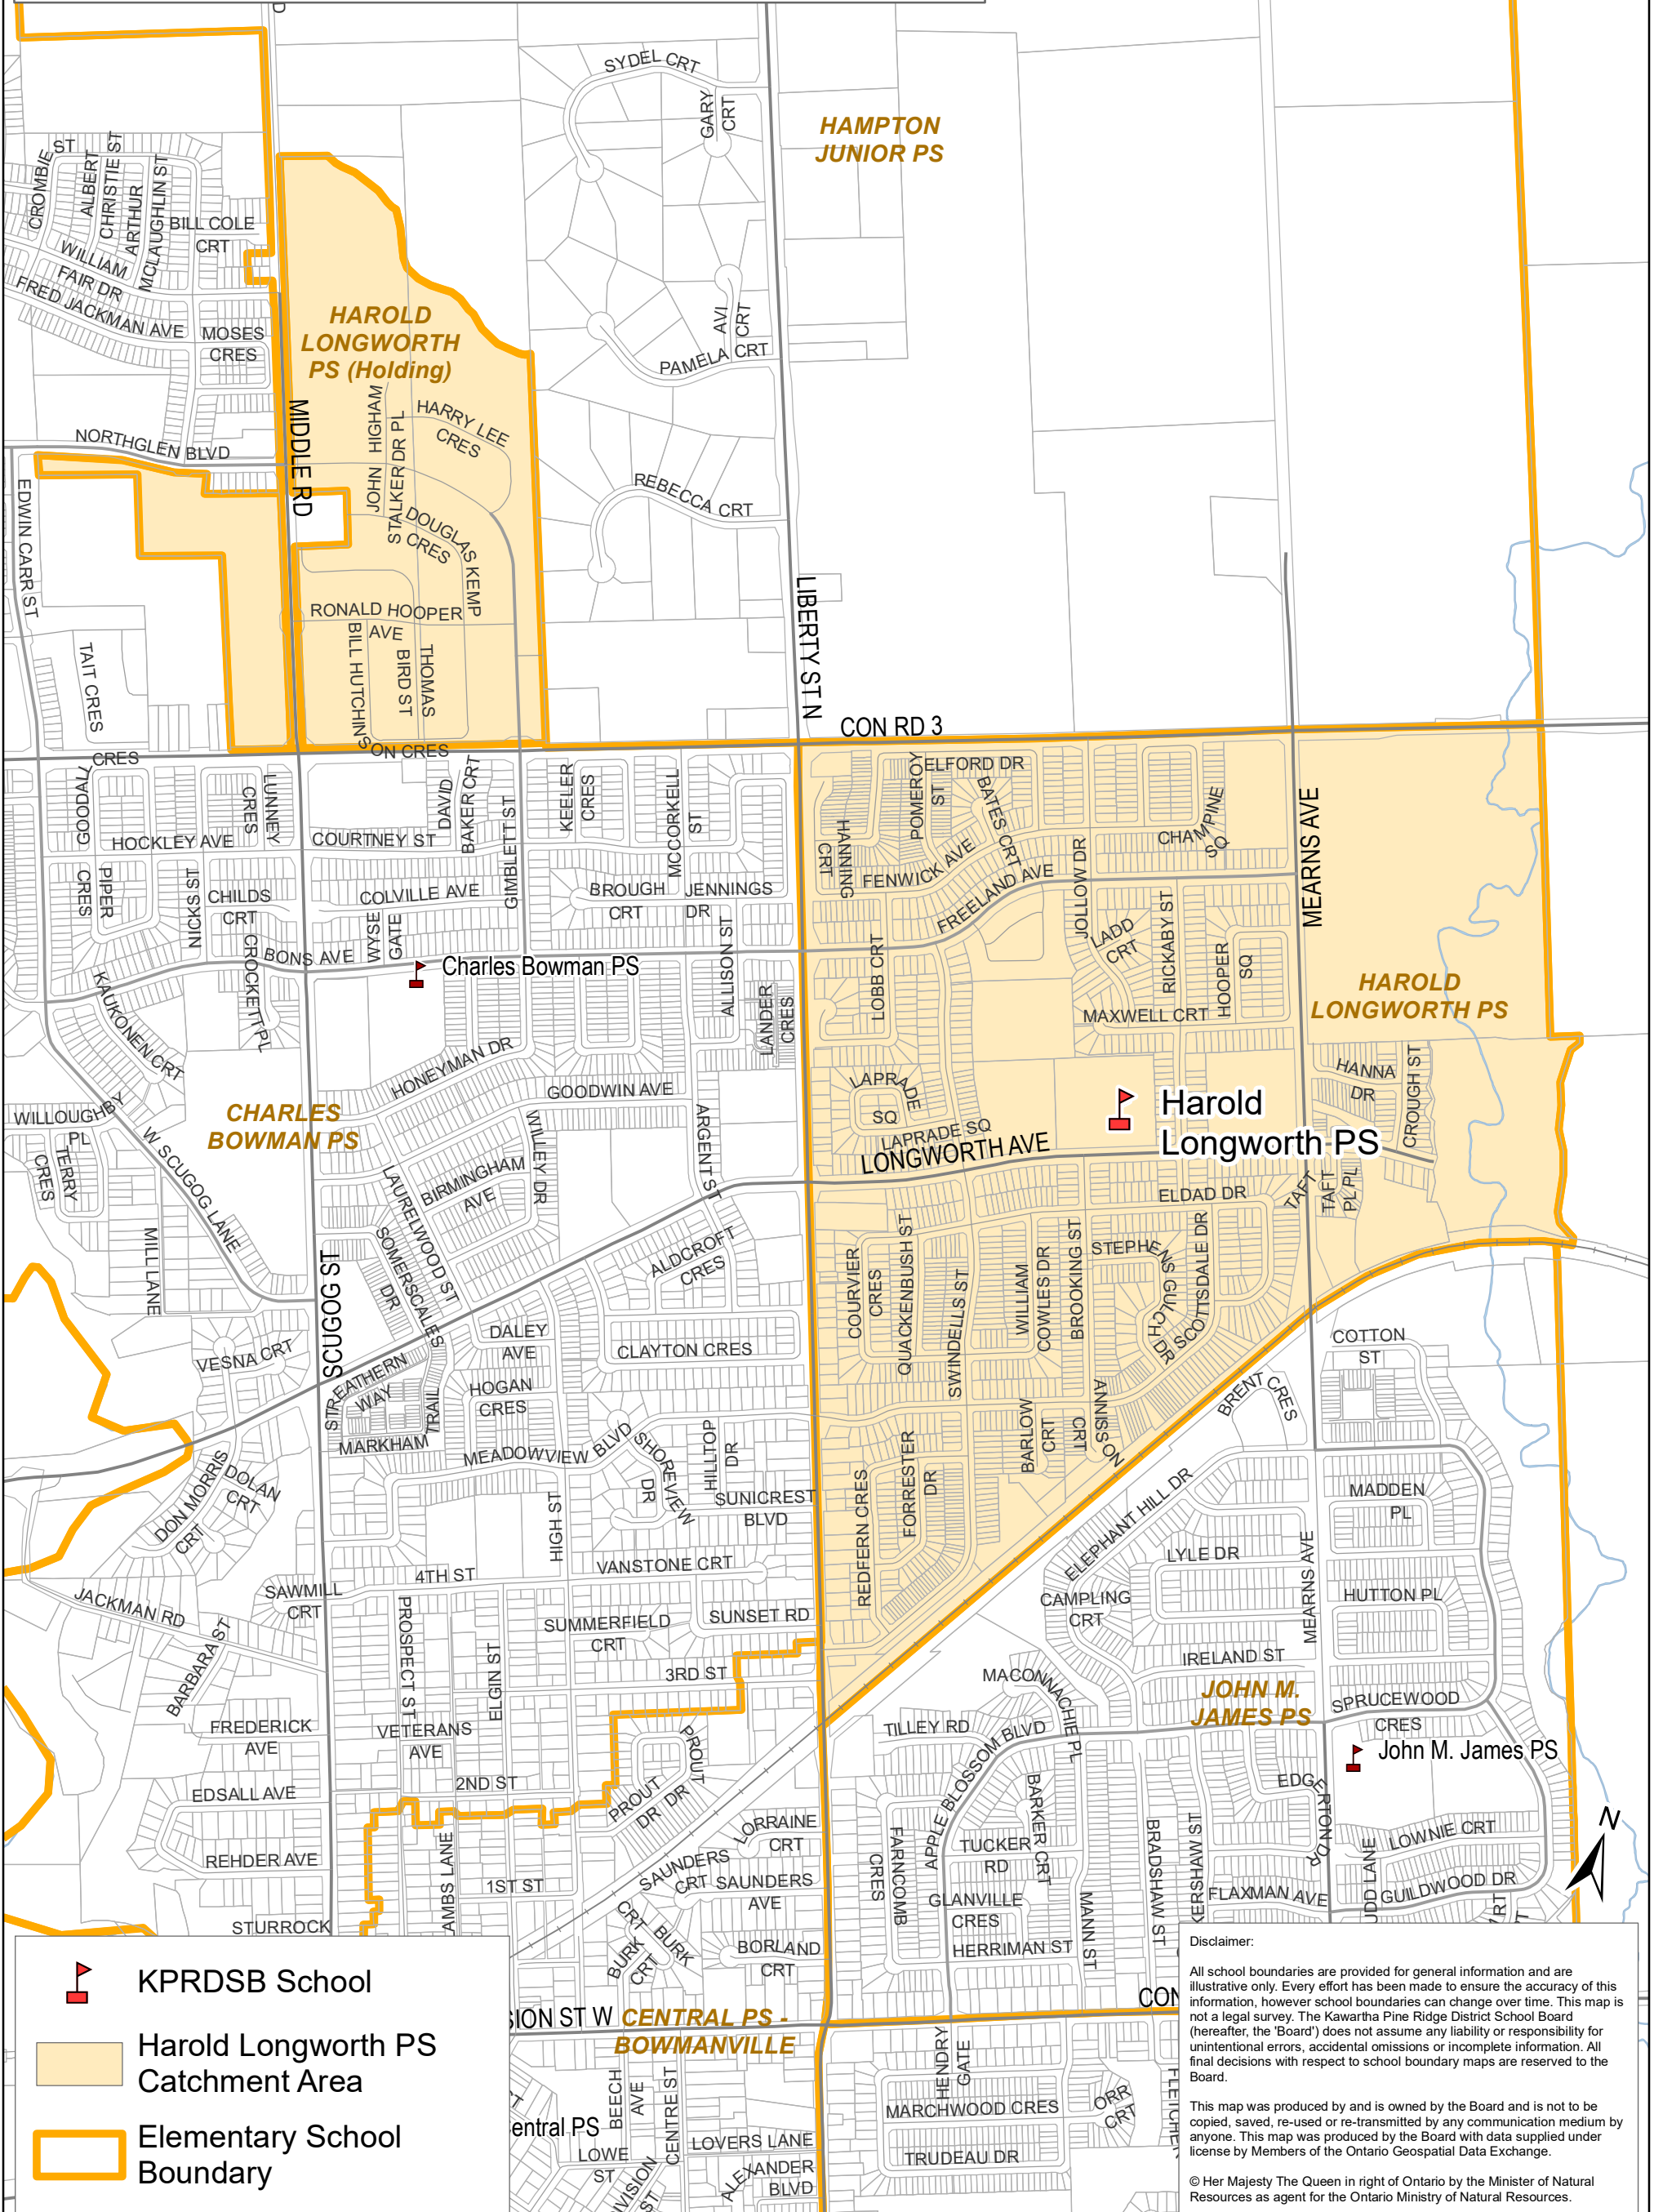

# HAROLD LONGWORTH PUBLIC SCHOOL

JK to Grade 8

350 Longworth Avenue

Bowmanville, Ontario

L1C 5J5

(905) 623-3682

Disclaimer:  
All school boundaries are provided for general information and are illustrative only. Every effort has been made to ensure the accuracy of this information, however school boundaries can change over time. This map is not a legal survey. The Kawartha Pine Ridge District School Board (hereafter, the 'Board') does not assume any liability or responsibility for unintentional errors, accidental omissions or incomplete information. All final decisions with respect to school boundary maps are reserved to the Board.  
This map was produced by and is owned by the Board and is not to be copied, saved, re-used or re-transmitted by any communication medium by anyone. This map was produced by the Board with data supplied under license by Members of the Ontario Geospatial Data Exchange.  
© Her Majesty The Queen in right of Ontario by the Minister of Natural Resources as agent for the Ontario Ministry of Natural Resources.