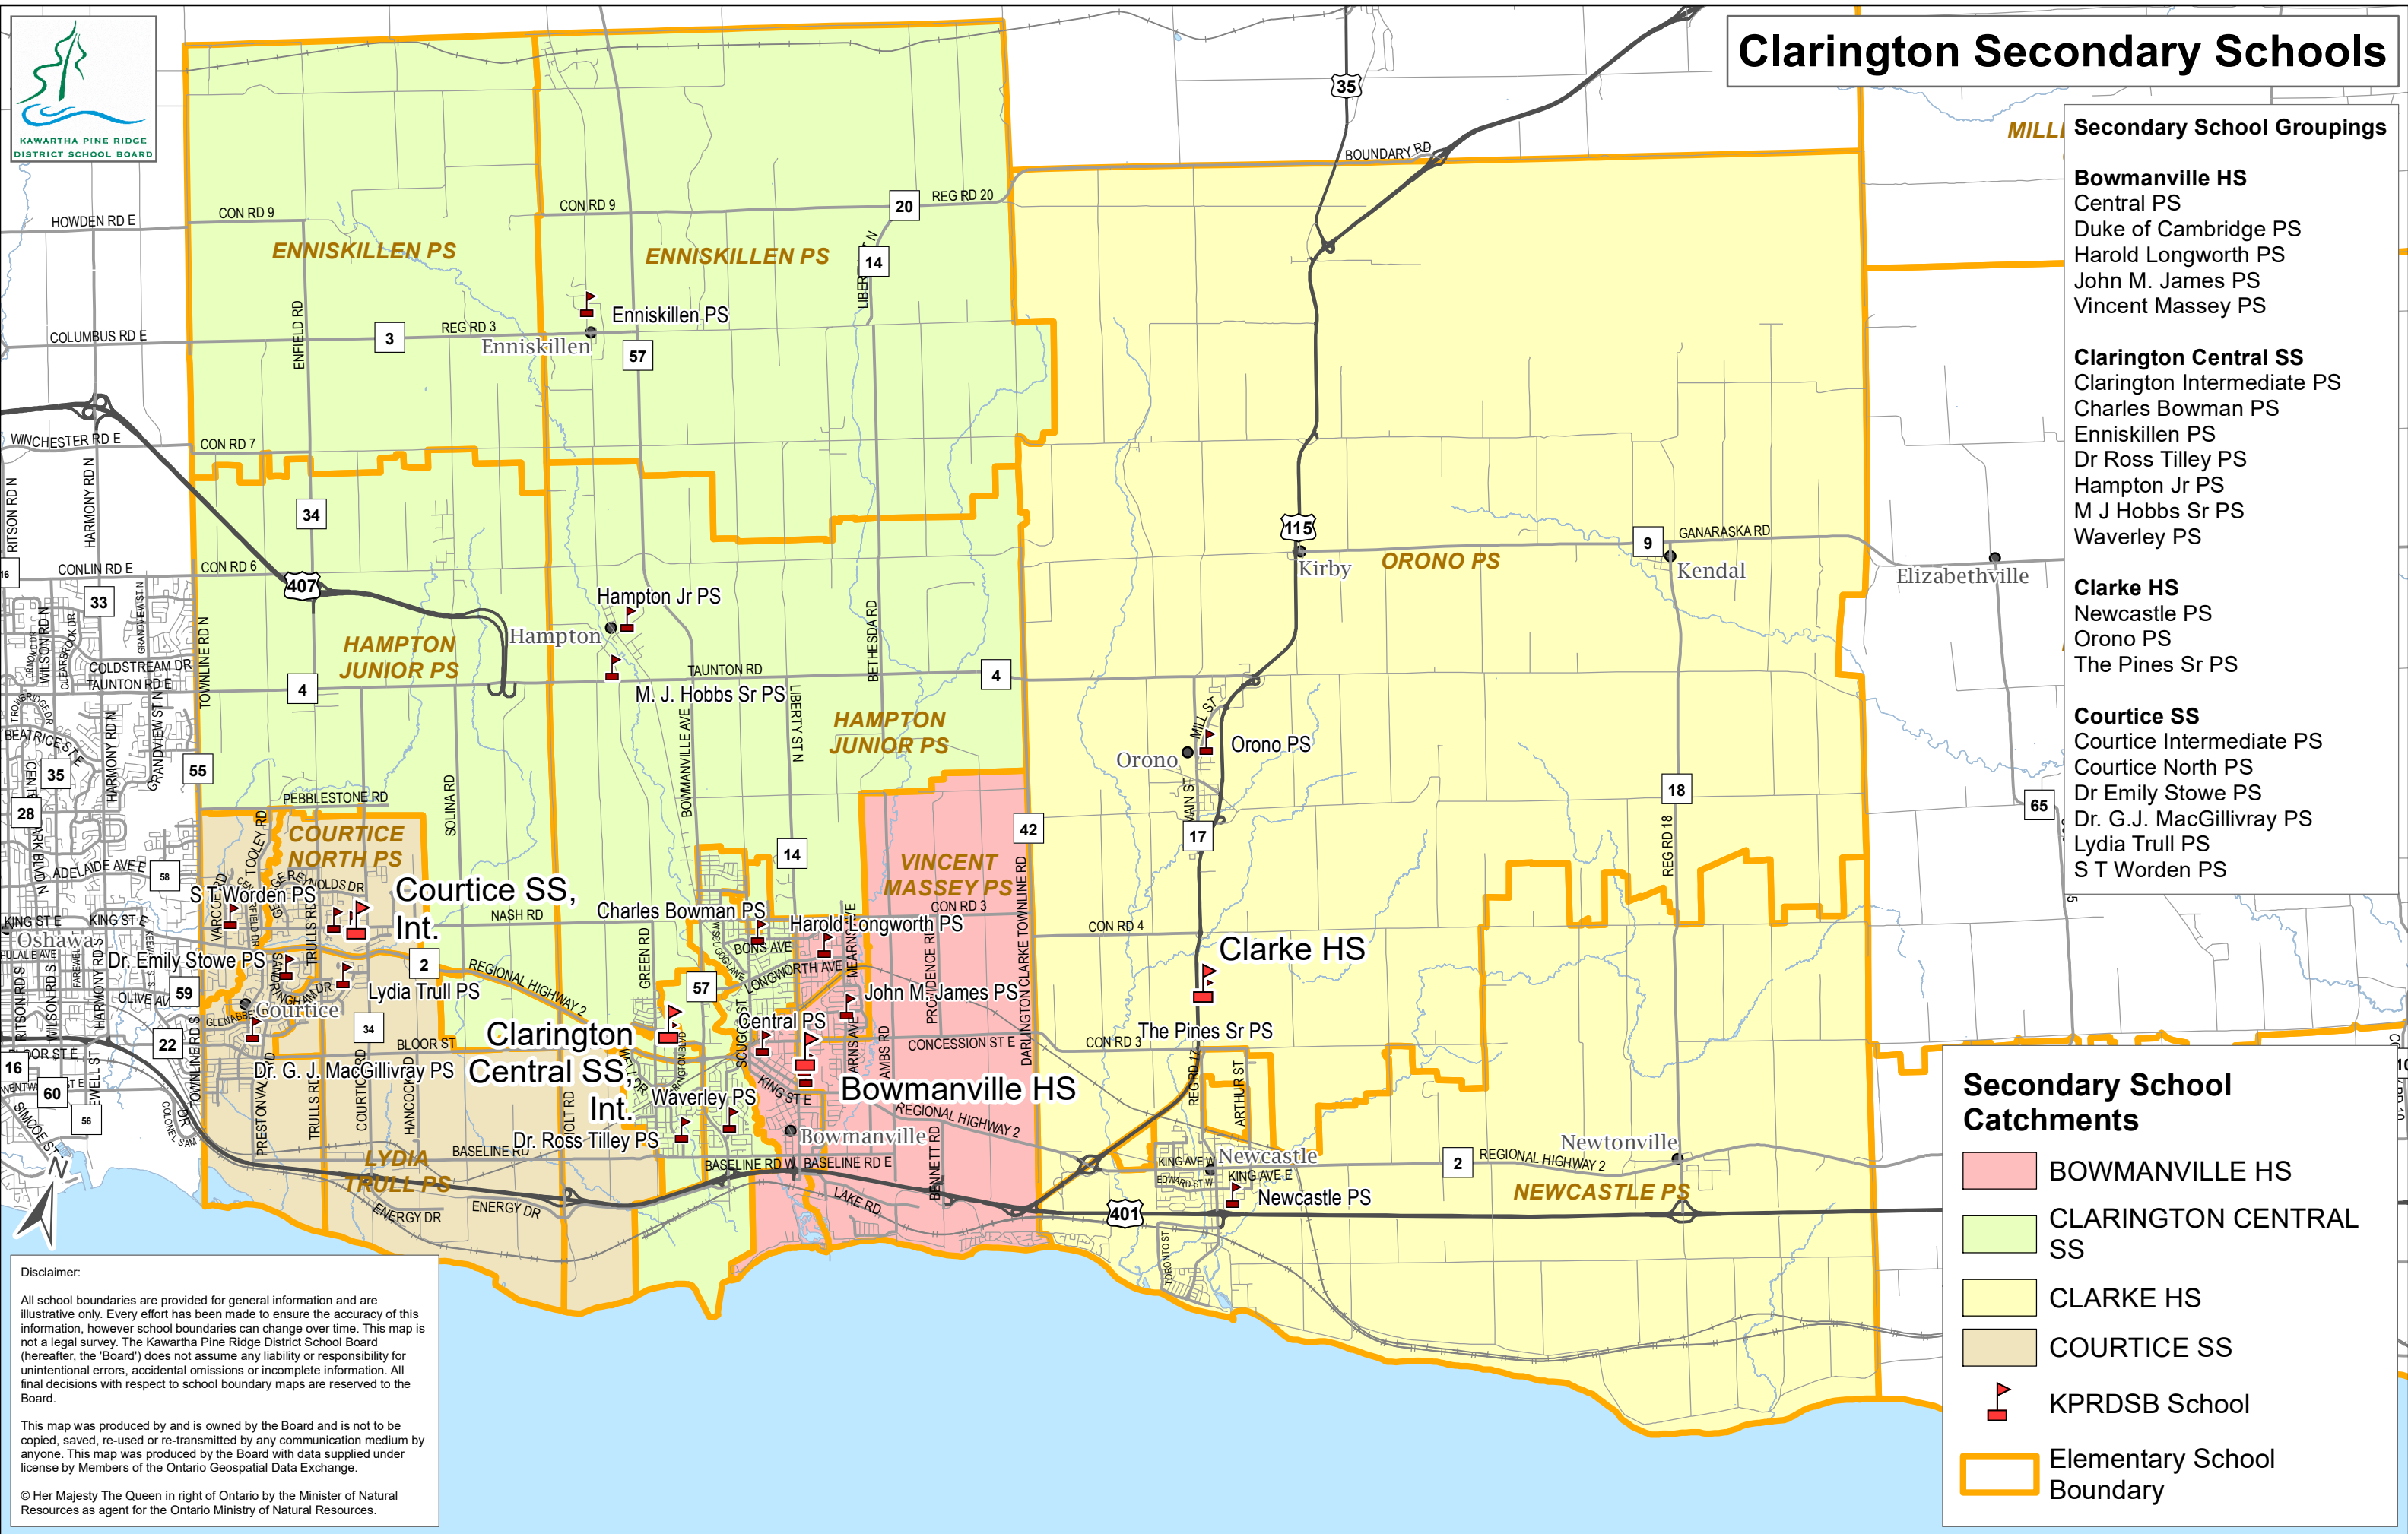

Clarington Secondary Schools

Secondary School Groupings

1. **Bowmanville HS**
   Central PS
   Duke of Cambridge PS
   Harold Longworth PS
   John M. James PS
   Vincent Massey PS

1. **Clarington Central SS**
   Clarington Intermediate PS
   Charles Bowman PS
   Enniskillen PS
   Dr Ross Tilley PS
   Hampton Jr PS
   M J Hobbs Sr PS
   Waverley PS

1. **Clarke HS**
   Newcastle PS
   Orono PS
   The Pines Sr PS

1. **Courtice SS**
   Courtice Intermediate PS
   Courtice North PS
   Dr Emily Stowe PS
   Dr. G.J. MacGillivray PS
   Lydia Trull PS
   S T Worden PS

Secondary School Catchments

- BOWMANVILLE HS
- CLARINGTON CENTRAL SS
- CLARKE HS
- COURTICE SS
- KPRDSB School
- Elementary School Boundary

Disclaimer:
All school boundaries are provided for general information and are illustrative only. Every effort has been made to ensure the accuracy of this information, however school boundaries can change over time. This map is not a legal survey. The Kawartha Pine Ridge District School Board (hereafter, the 'Board') does not assume any liability or responsibility for unintentional errors, accidental omissions or incomplete information. All final decisions with respect to school boundary maps are reserved to the Board.

This map was produced by and is owned by the Board and is not to be copied, saved, re-used or re-transmitted by any communication medium by anyone. This map was produced by the Board with data supplied under license by Members of the Ontario Geospatial Data Exchange.

© Her Majesty The Queen in right of Ontario by the Minister of Natural Resources as agent for the Ontario Ministry of Natural Resources.