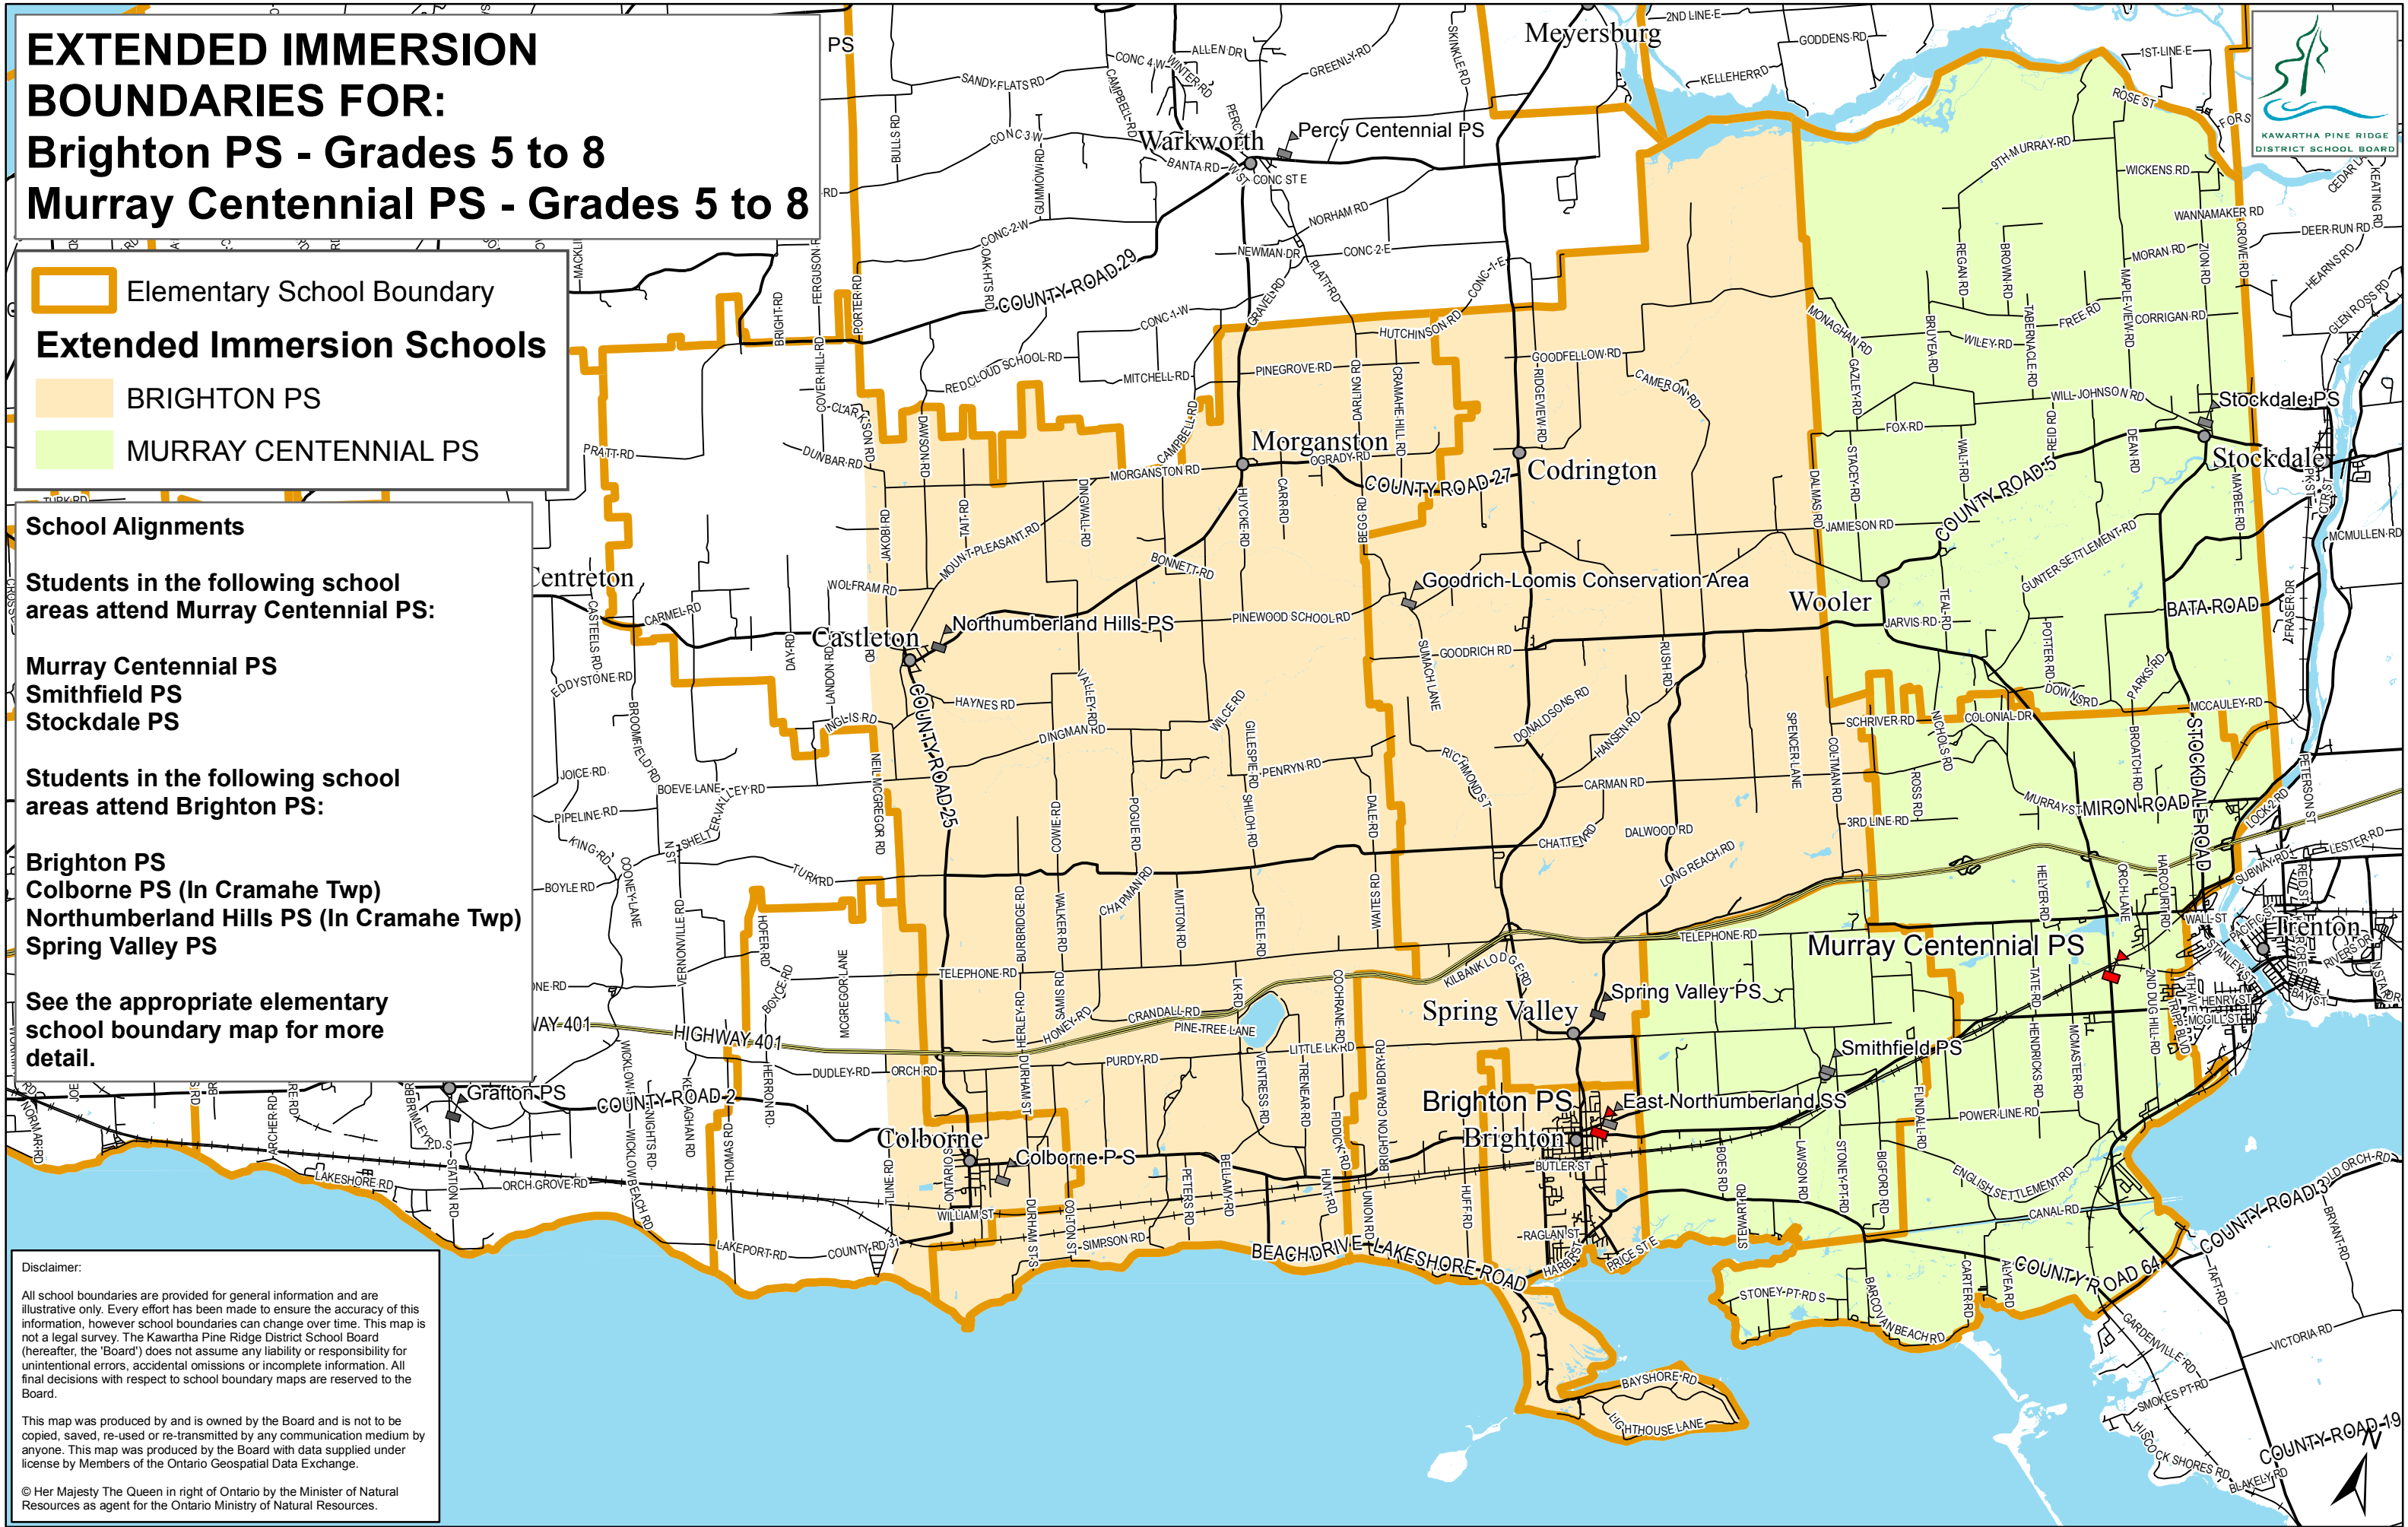

# EXTENDED IMMERSION BOUNDARIES FOR: Brighton PS - Grades 5 to 8 Murray Centennial PS - Grades 5 to 8

 Elementary School Boundary

**Extended Immersion Schools**

 BRIGHTON PS

 MURRAY CENTENNIAL PS

## School Alignments

Students in the following school areas attend Murray Centennial PS:

- Murray Centennial PS
- Smithfield PS
- Stockdale PS

Students in the following school areas attend Brighton PS:

- Brighton PS
- Colborne PS (In Cramahe Twp)
- Northumberland Hills PS (In Cramahe Twp)
- Spring Valley PS

See the appropriate elementary school boundary map for more detail.

**Disclaimer:**  
All school boundaries are provided for general information and are illustrative only. Every effort has been made to ensure the accuracy of this information, however school boundaries can change over time. This map is not a legal survey. The Kawartha Pine Ridge District School Board (hereafter, the 'Board') does not assume any liability or responsibility for unintentional errors, accidental omissions or incomplete information. All final decisions with respect to school boundary maps are reserved to the Board.