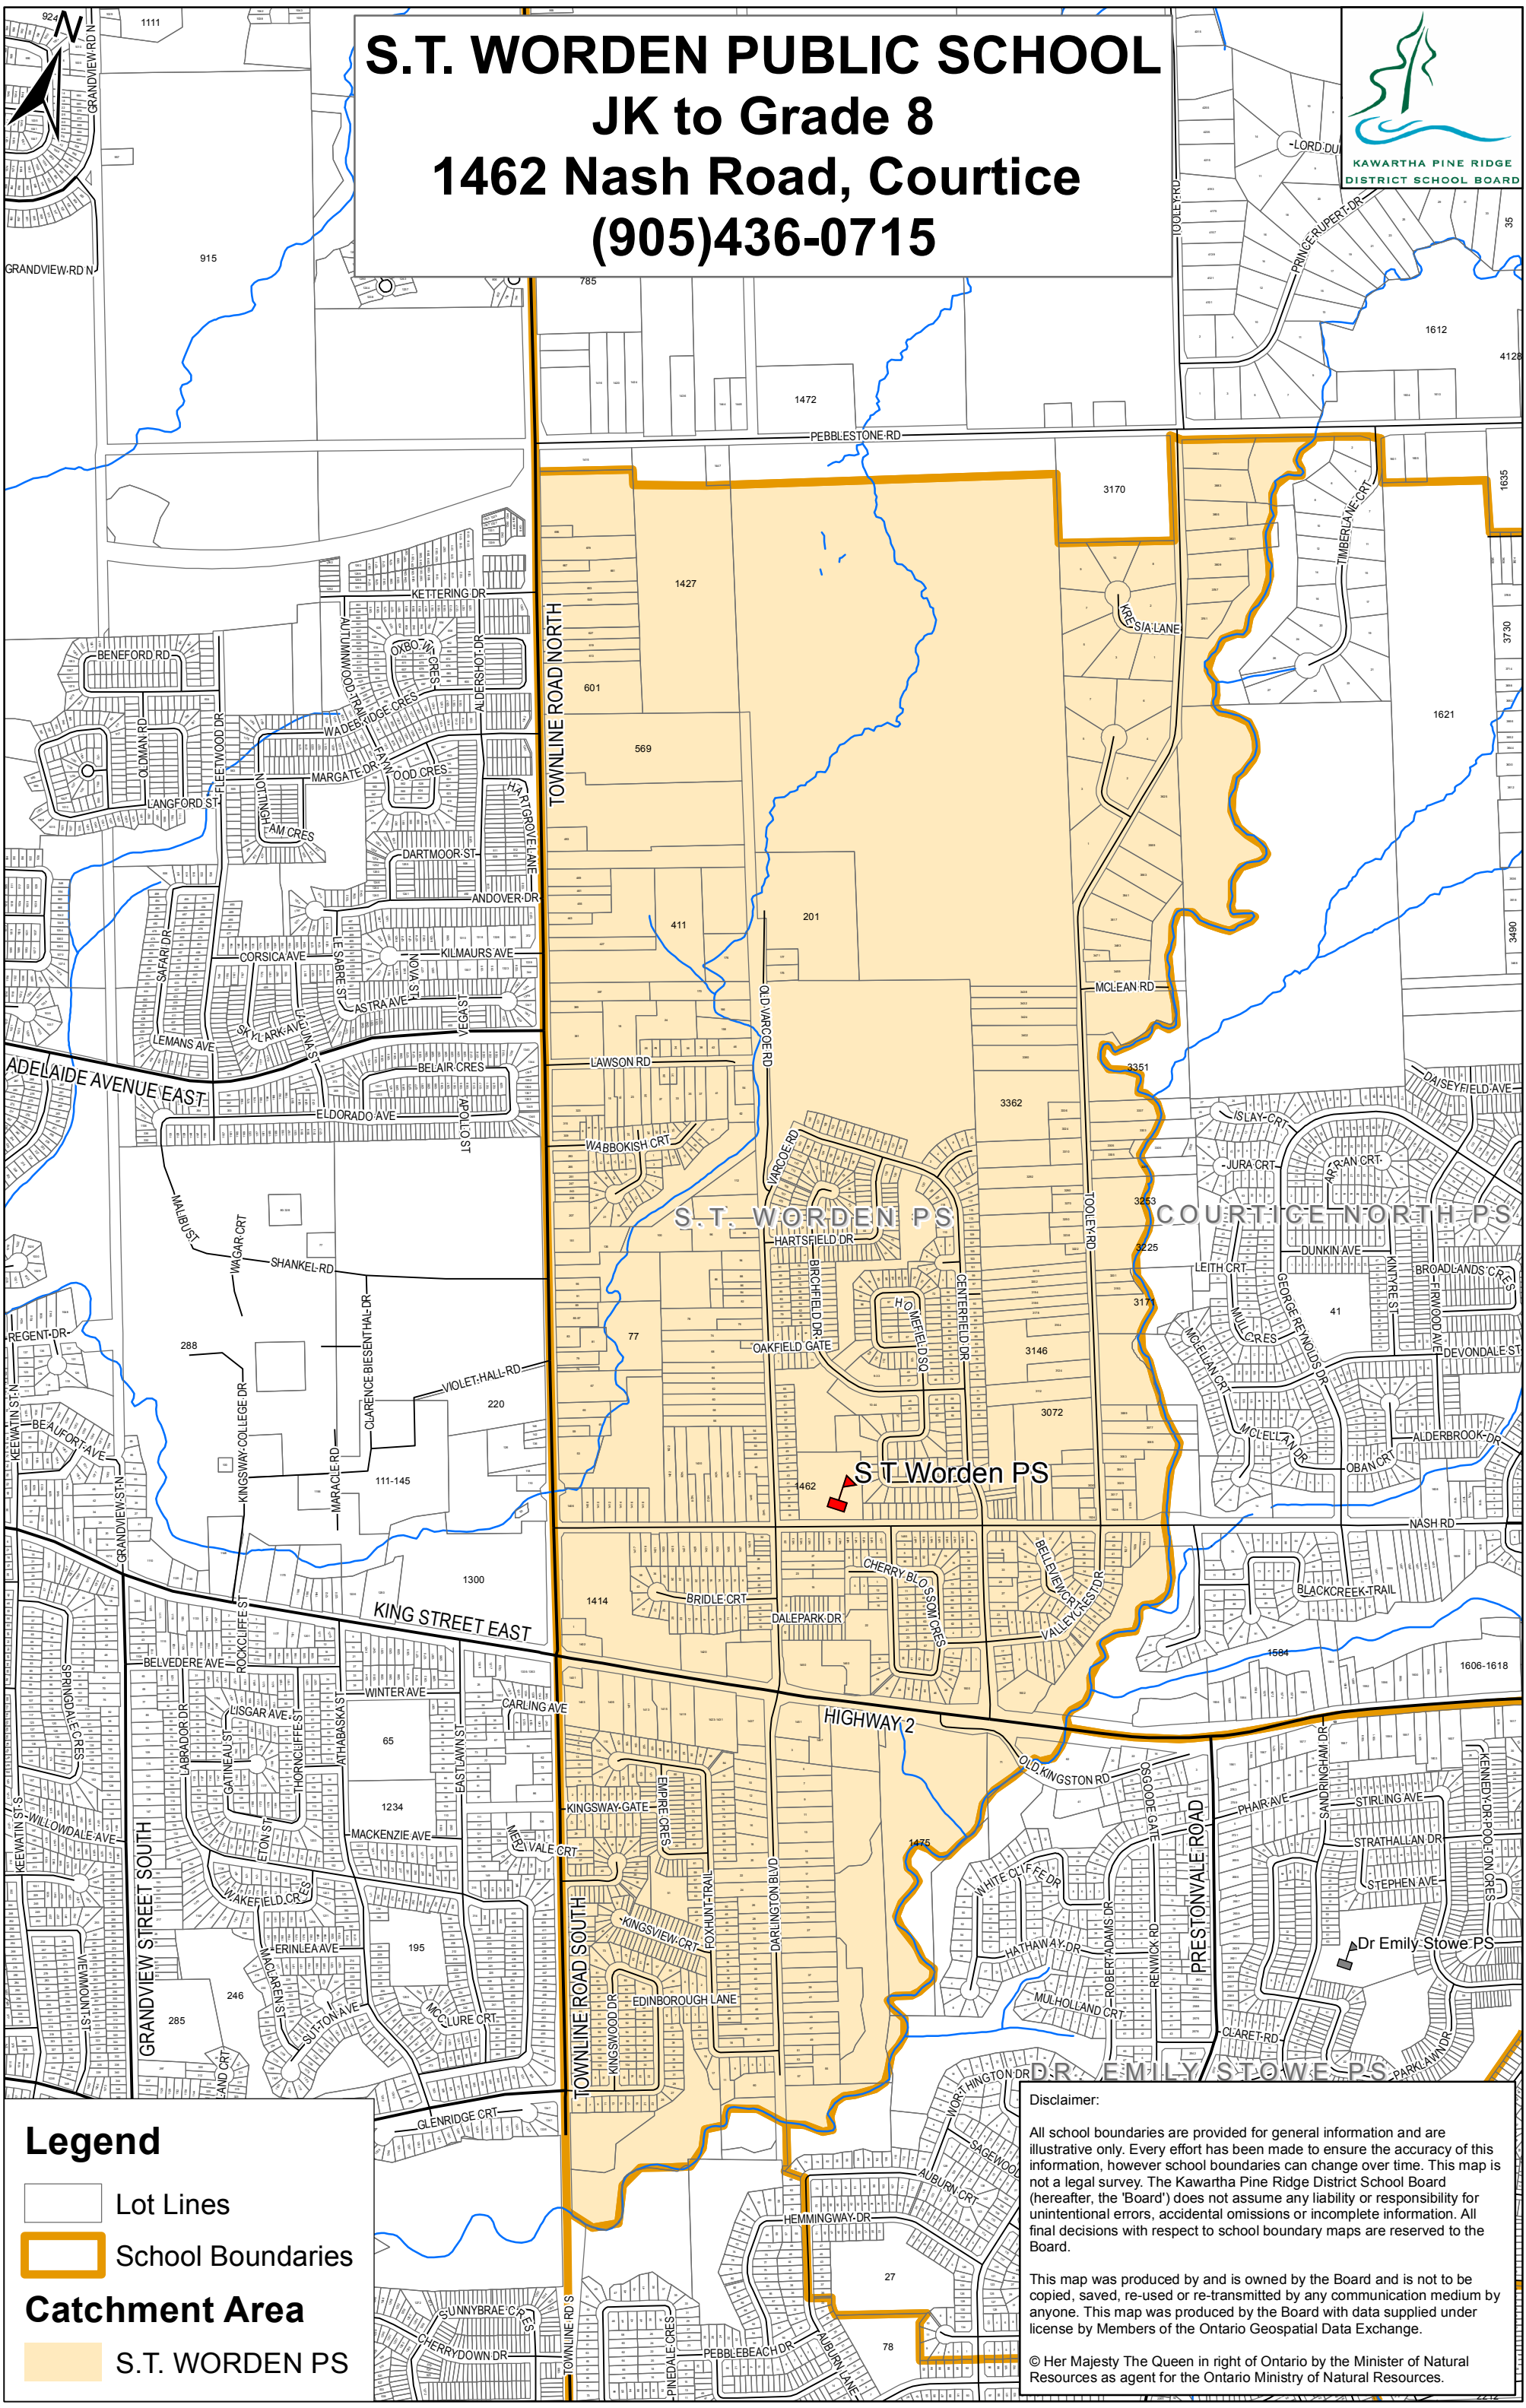

S.T. WORDEN PUBLIC SCHOOL

JK to Grade 8

1462 Nash Road, Courtice

(905)436-0715

Legend

-  Lot Lines
-  School Boundaries
- Catchment Area**
-  S.T. WORDEN PS

Disclaimer:
 All school boundaries are provided for general information and are illustrative only. Every effort has been made to ensure the accuracy of this information, however school boundaries can change over time. This map is not a legal survey. The Kawartha Pine Ridge District School Board (hereafter, the 'Board') does not assume any liability or responsibility for unintentional errors, accidental omissions or incomplete information. All final decisions with respect to school boundary maps are reserved to the Board.

This map was produced by and is owned by the Board and is not to be copied, saved, re-used or re-transmitted by any communication medium by anyone. This map was produced by the Board with data supplied under license by Members of the Ontario Geospatial Data Exchange.