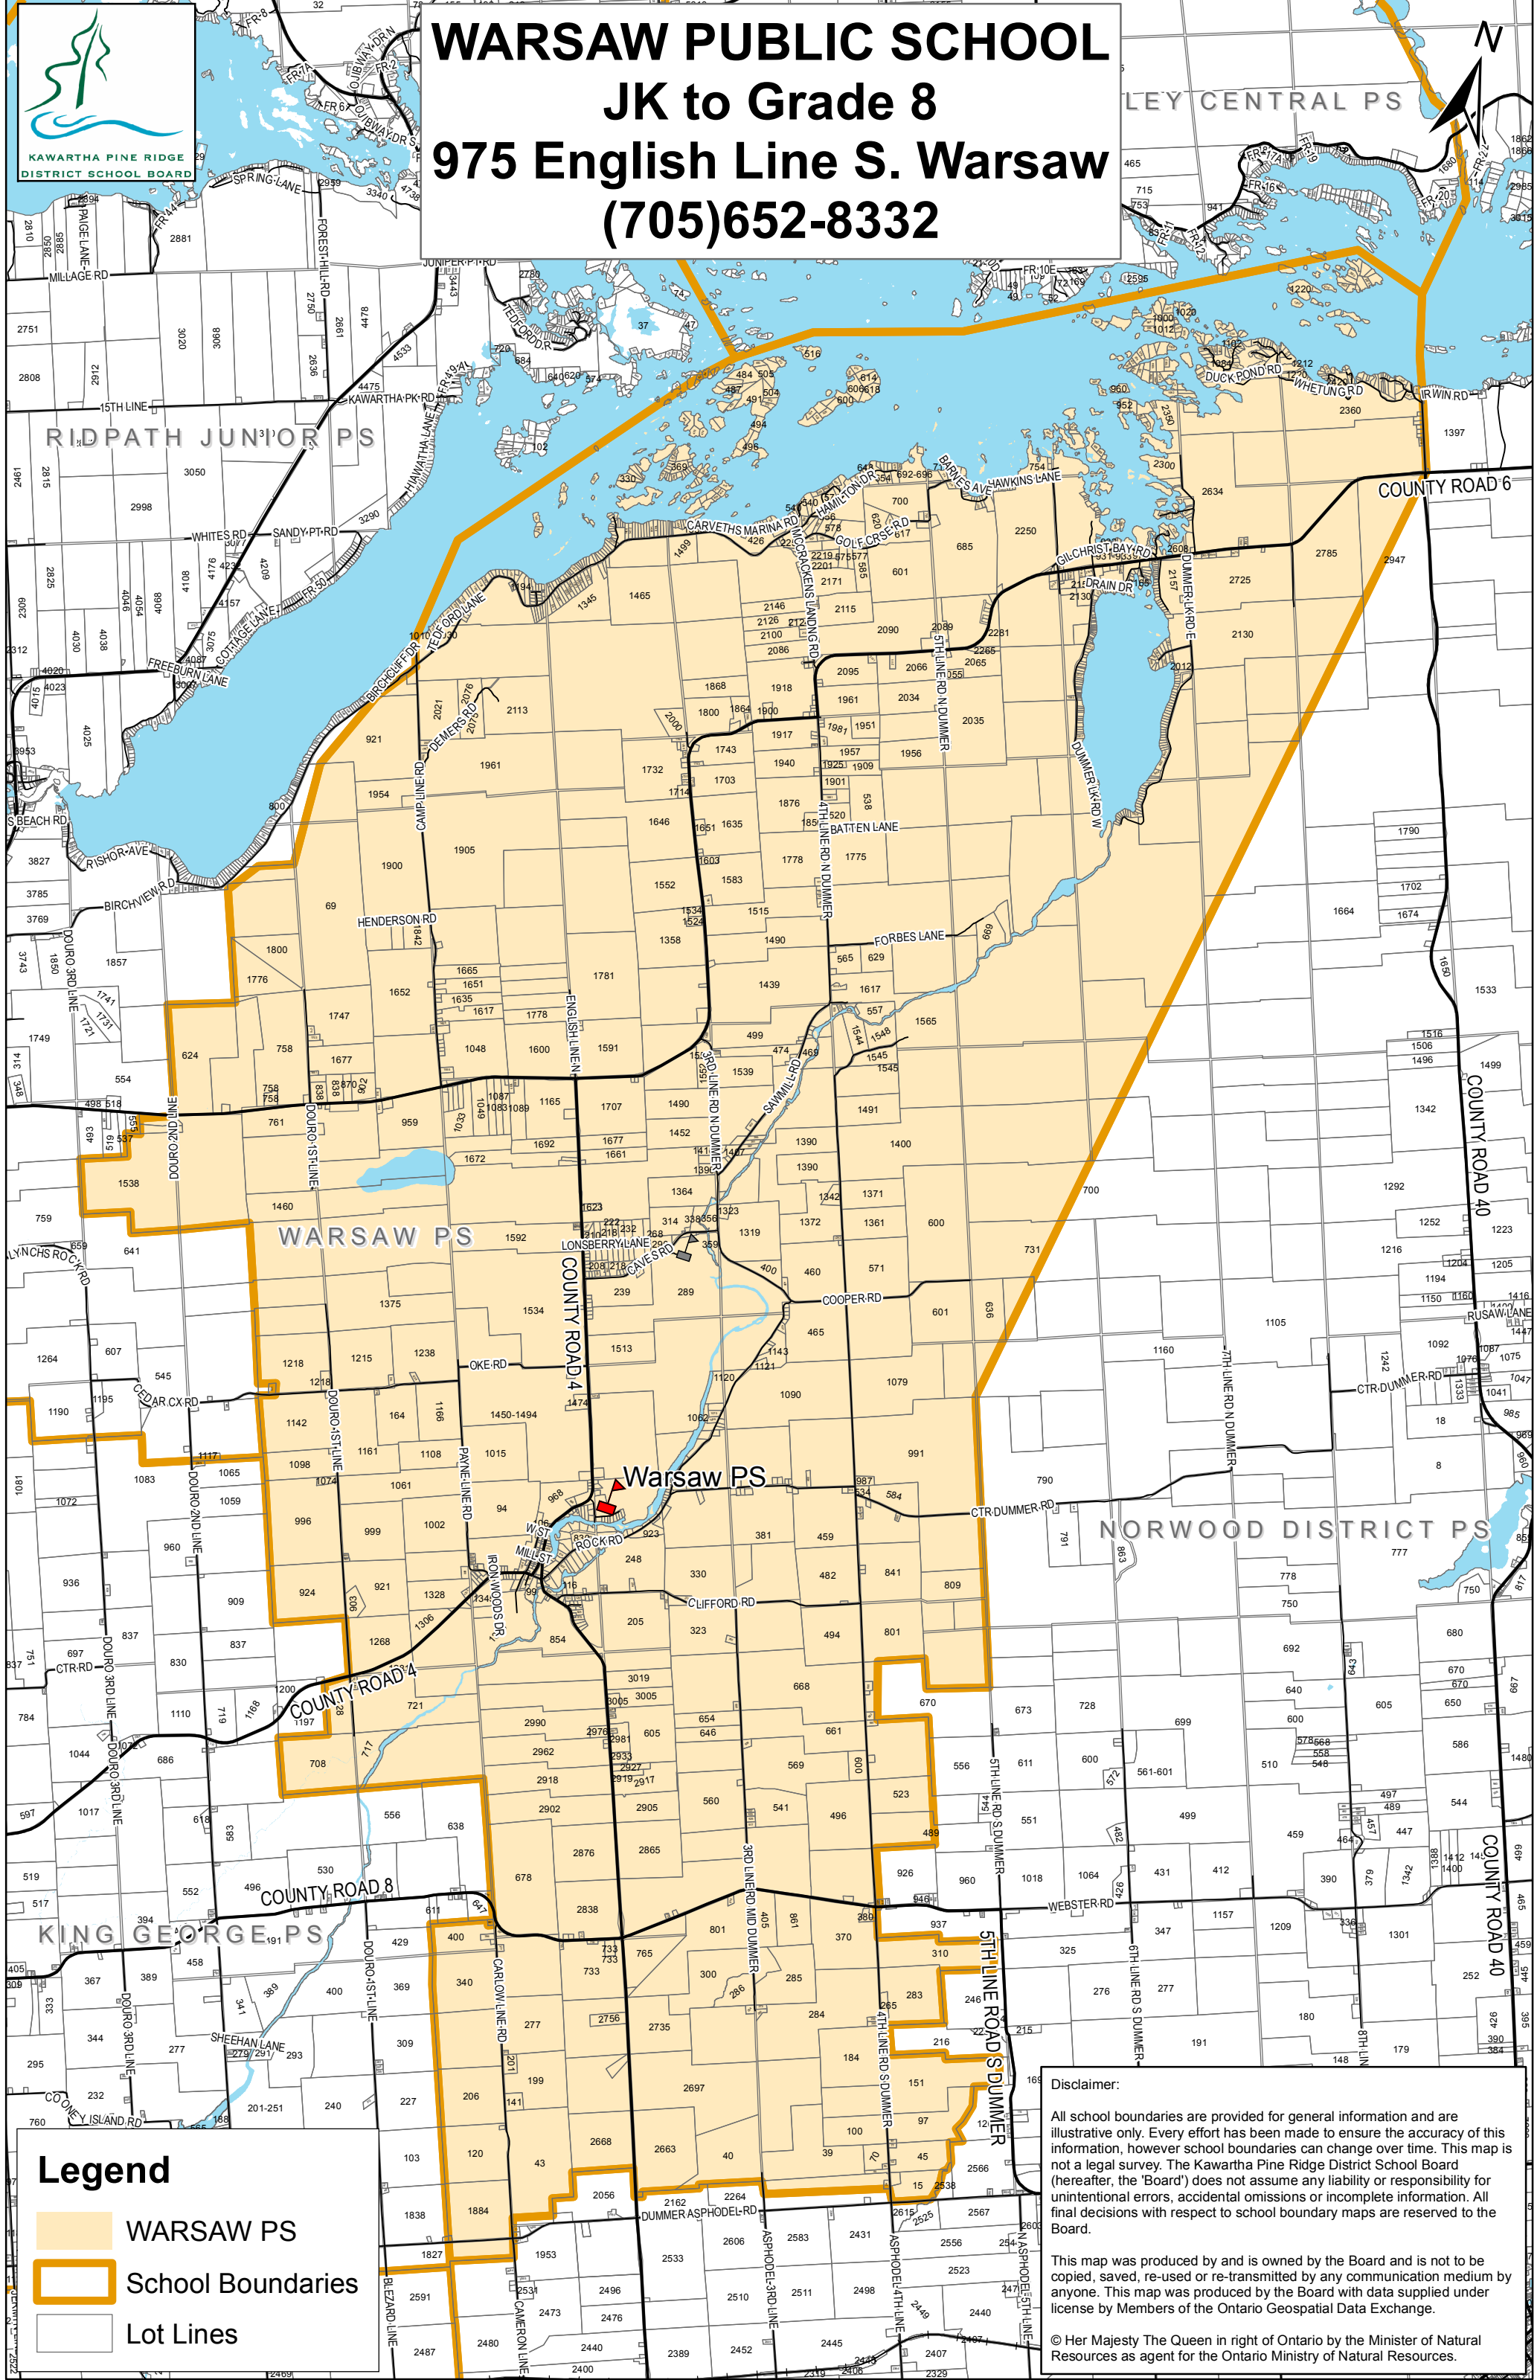

WARSAW PUBLIC SCHOOL

JK to Grade 8

975 English Line S. Warsaw

(705)652-8332

Legend

- WARSAW PS
- School Boundaries
- Lot Lines

Disclaimer:

All school boundaries are provided for general information and are illustrative only. Every effort has been made to ensure the accuracy of this information, however school boundaries can change over time. This map is not a legal survey. The Kawartha Pine Ridge District School Board (hereafter, the 'Board') does not assume any liability or responsibility for unintentional errors, accidental omissions or incomplete information. All final decisions with respect to school boundary maps are reserved to the Board.

This map was produced by and is owned by the Board and is not to be copied, saved, re-used or re-transmitted by any communication medium by anyone. This map was produced by the Board with data supplied under license by Members of the Ontario Geospatial Data Exchange.