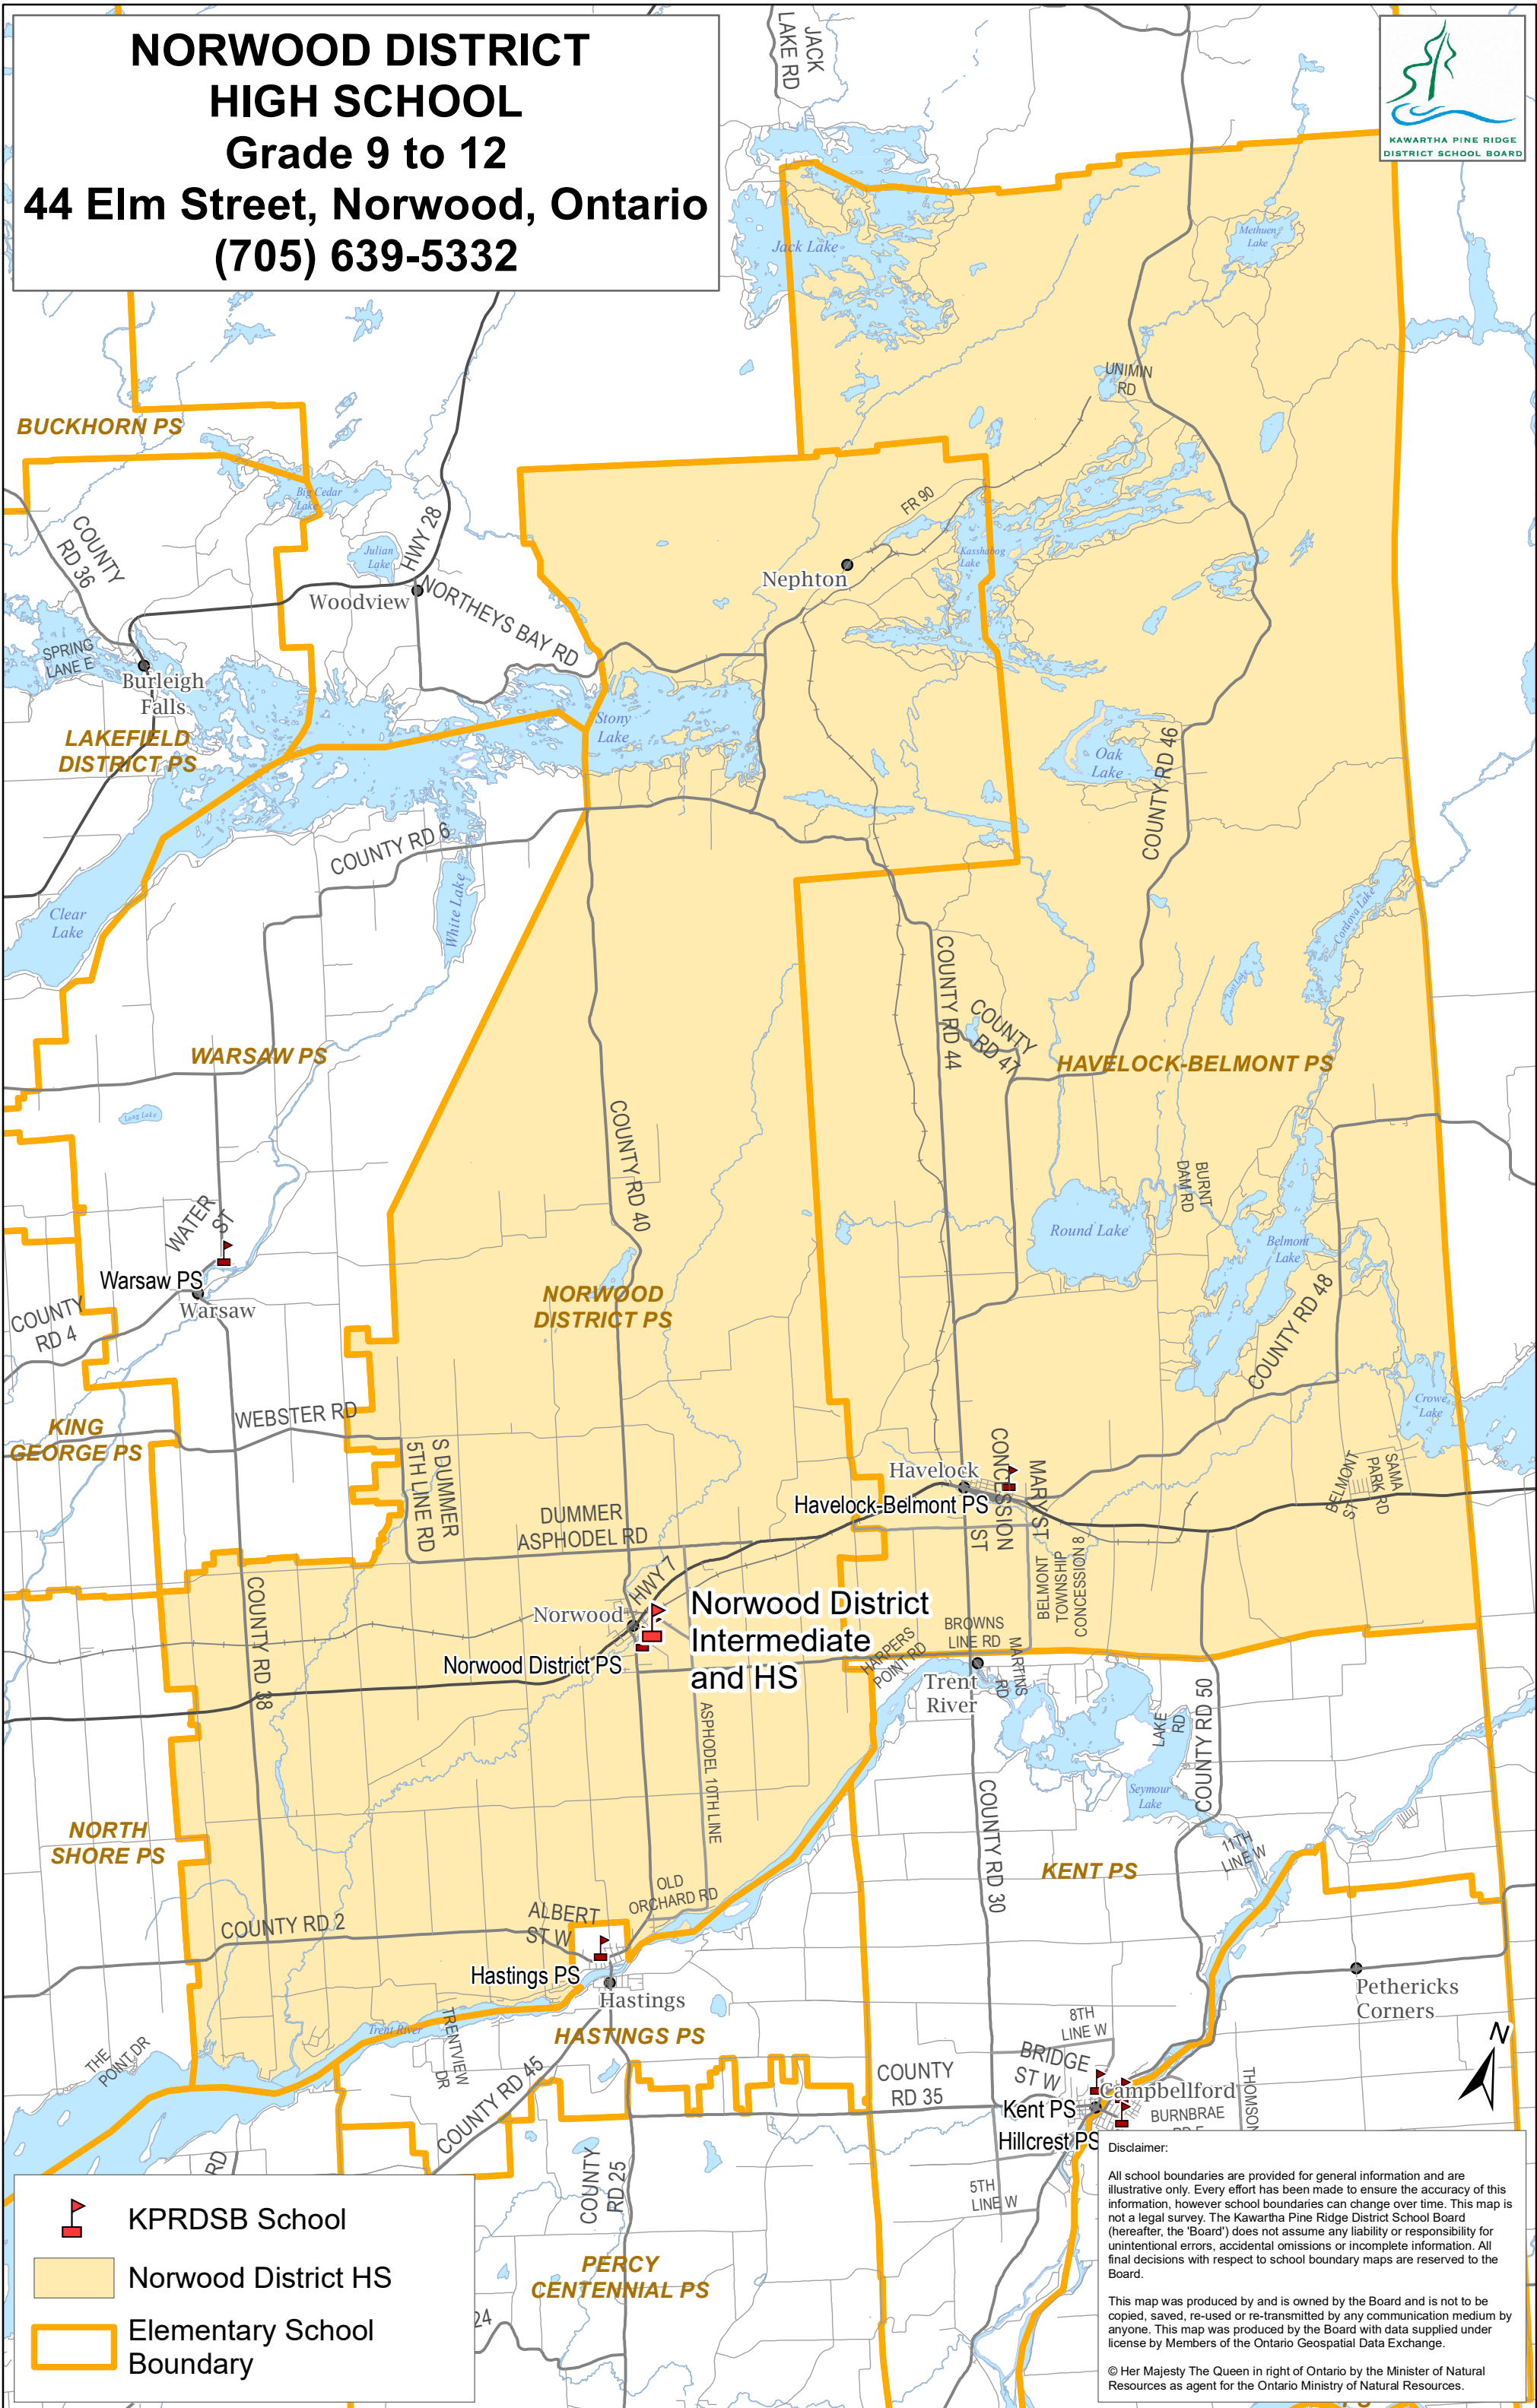

**NORWOOD DISTRICT
HIGH SCHOOL
Grade 9 to 12
44 Elm Street, Norwood, Ontario
(705) 639-5332**

-  KPRDSB School
-  Norwood District HS
-  Elementary School Boundary

Disclaimer:
All school boundaries are provided for general information and are illustrative only. Every effort has been made to ensure the accuracy of this information, however school boundaries can change over time. This map is not a legal survey. The Kawartha Pine Ridge District School Board (hereafter, the 'Board') does not assume any liability or responsibility for unintentional errors, accidental omissions or incomplete information. All final decisions with respect to school boundary maps are reserved to the Board.

This map was produced by and is owned by the Board and is not to be copied, saved, re-used or re-transmitted by any communication medium by anyone. This map was produced by the Board with data supplied under license by Members of the Ontario Geospatial Data Exchange.