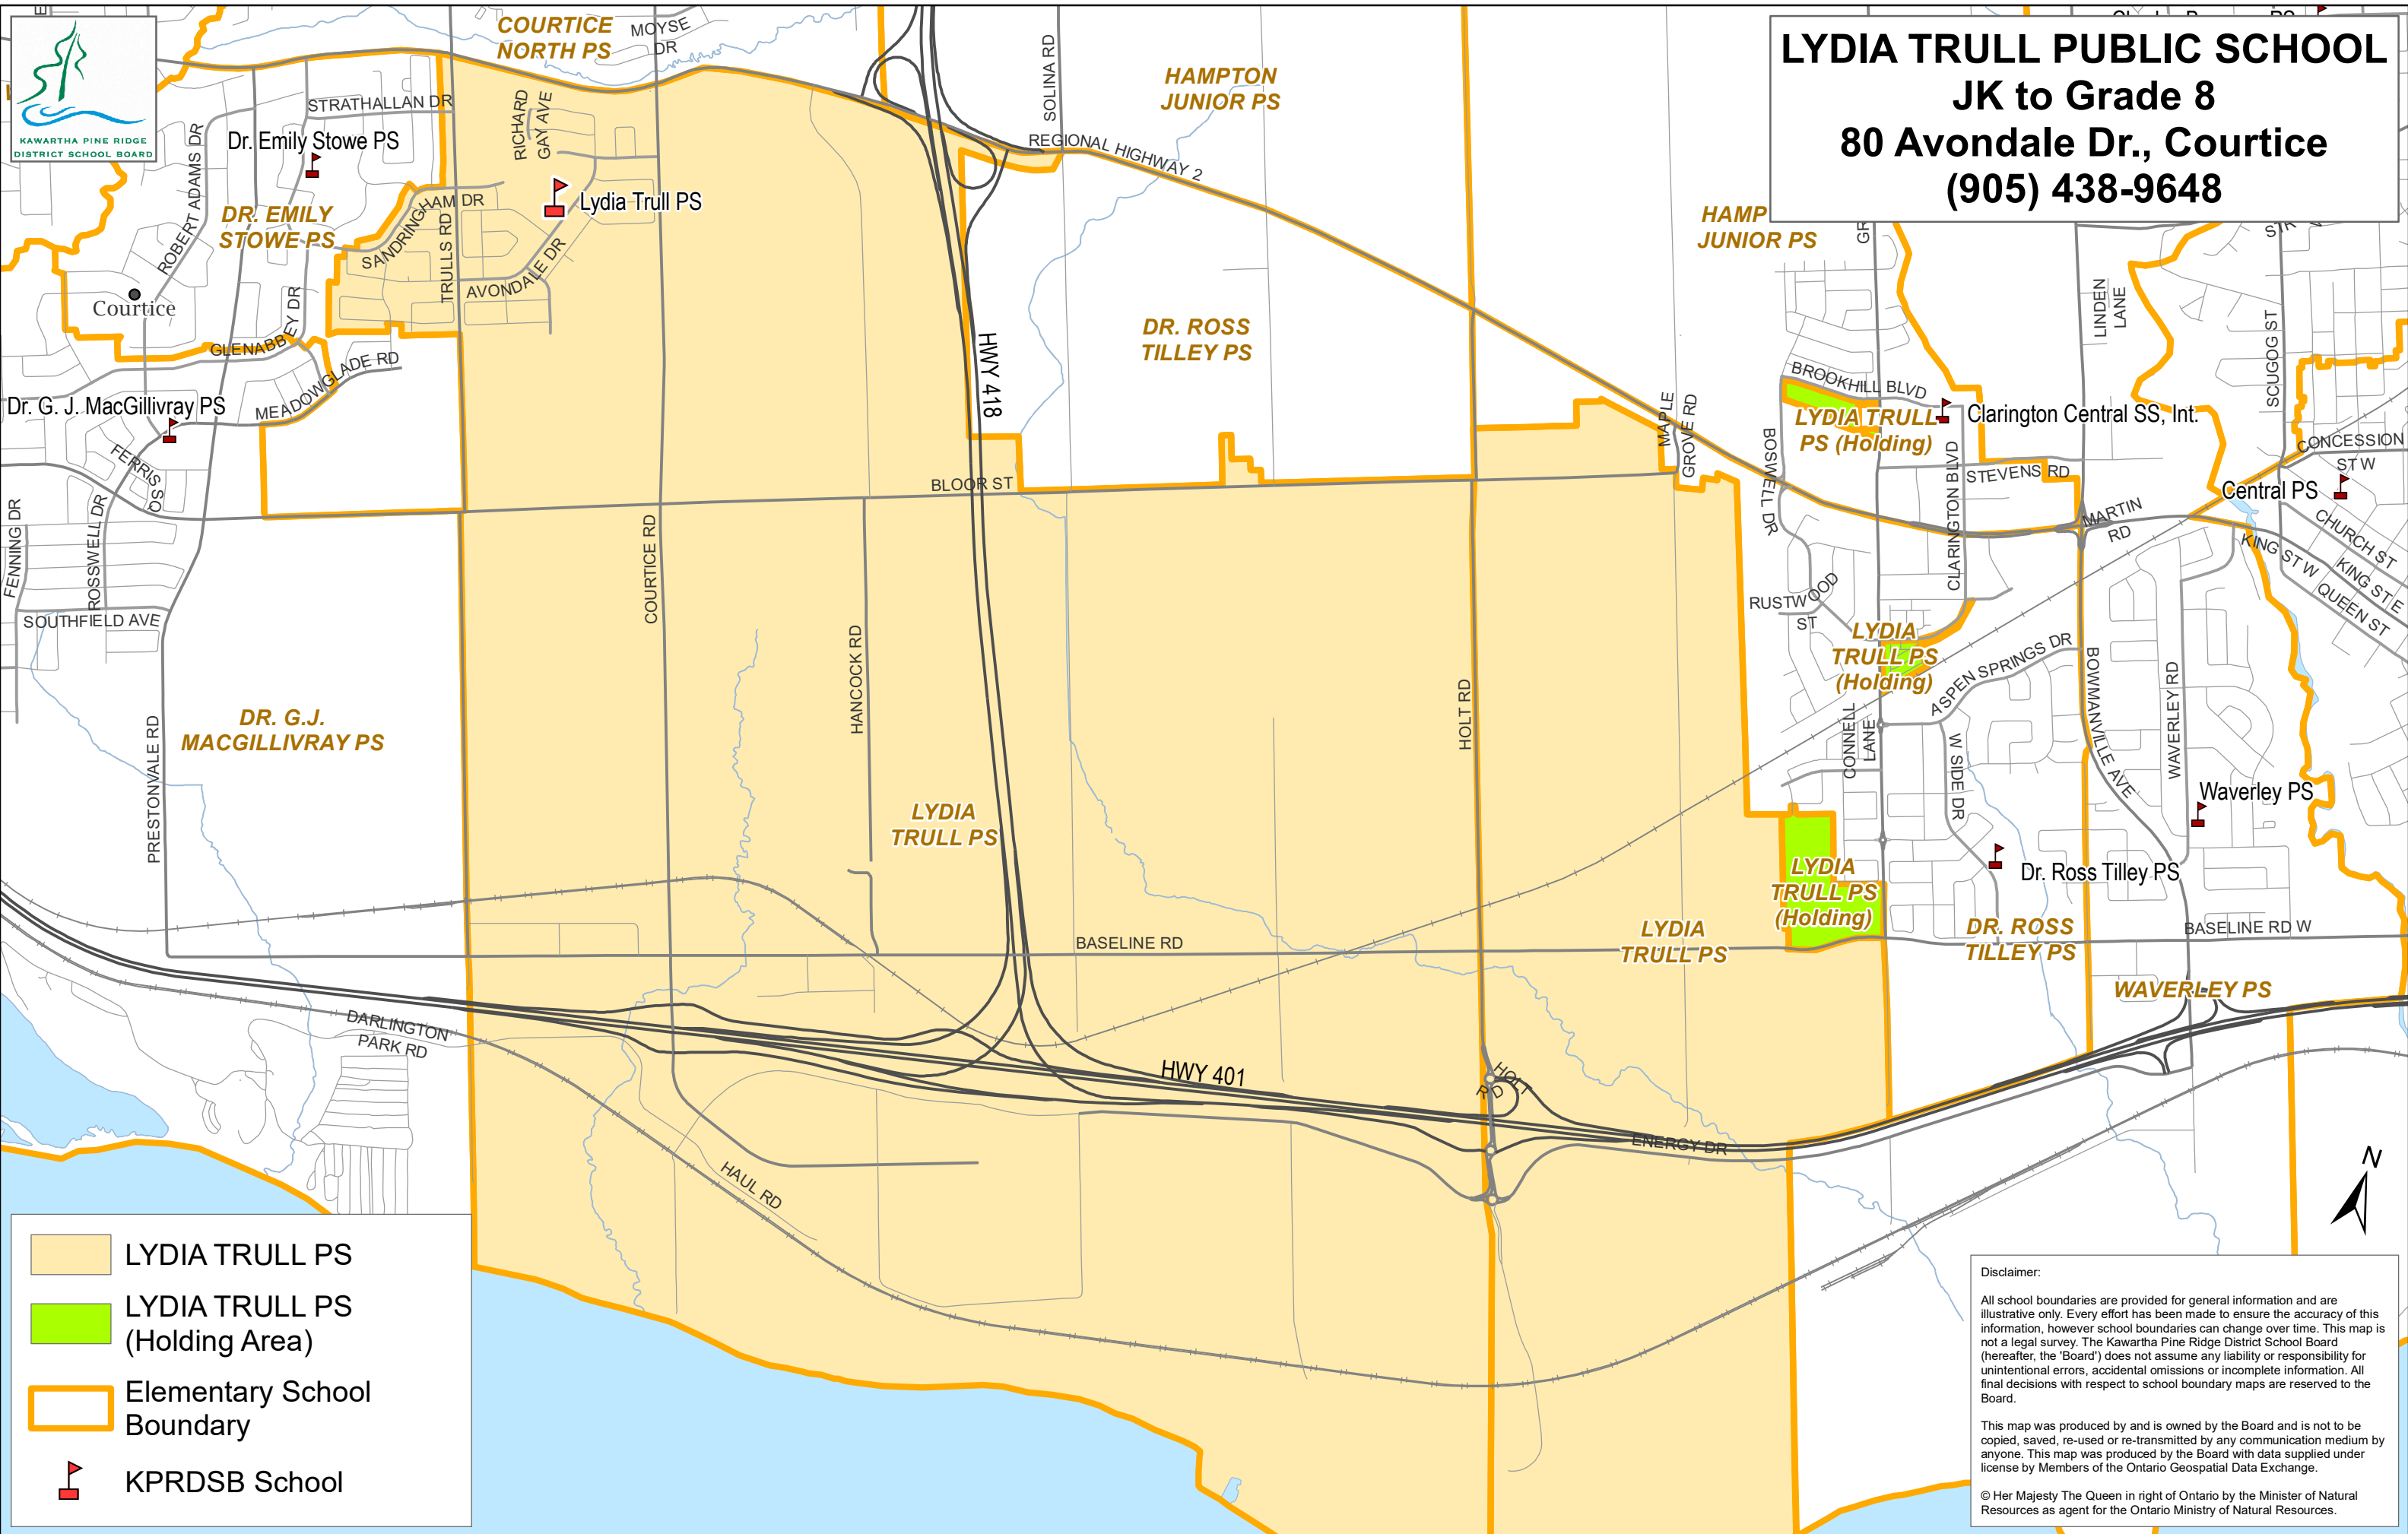

LYDIA TRULL PUBLIC SCHOOL
JK to Grade 8
80 Avondale Dr., Courtice
(905) 438-9648

- LYDIA TRULL PS
- LYDIA TRULL PS (Holding Area)
- Elementary School Boundary
- KPRDSB School

Disclaimer:
 All school boundaries are provided for general information and are illustrative only. Every effort has been made to ensure the accuracy of this information, however school boundaries can change over time. This map is not a legal survey. The Kawartha Pine Ridge District School Board (hereafter, the "Board") does not assume any liability or responsibility for unintentional errors, accidental omissions or incomplete information. All final decisions with respect to school boundary maps are reserved to the Board.

This map was produced by and is owned by the Board and is not to be copied, saved, re-used or re-transmitted by any communication medium by anyone. This map was produced by the Board with data supplied under license by Members of the Ontario Geospatial Data Exchange.