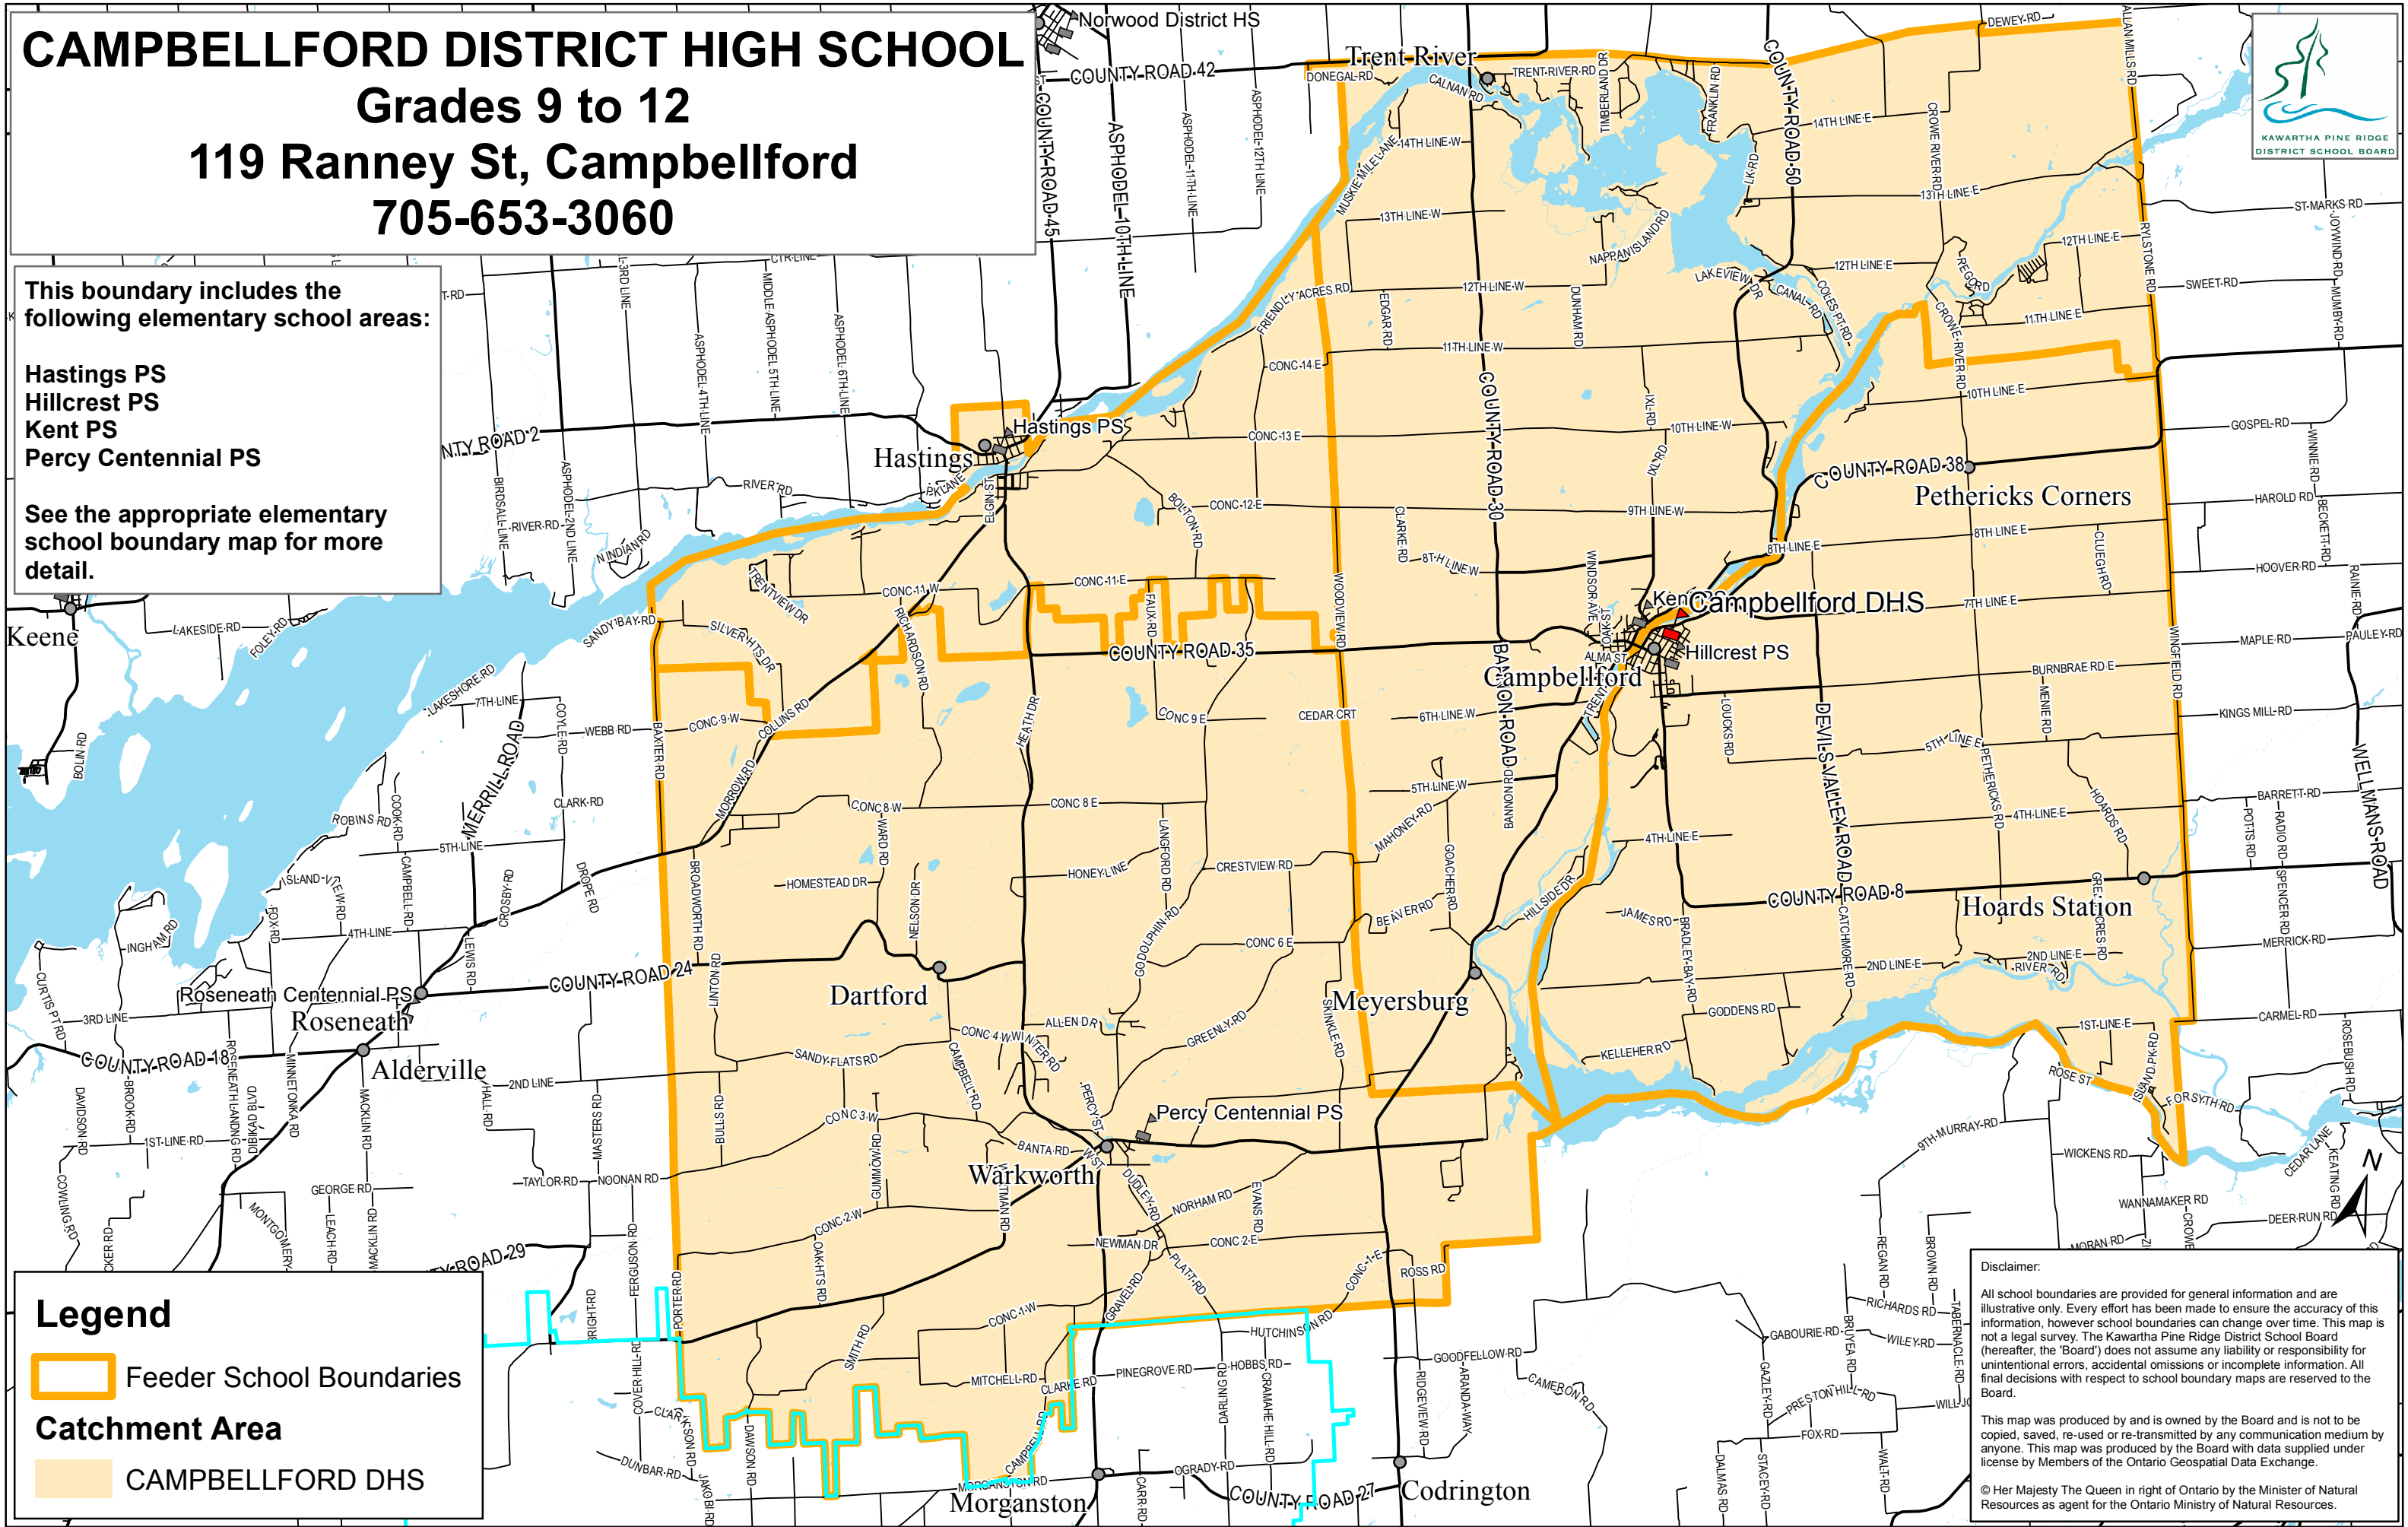

See the appropriate elementary school boundary map for more detail.

Legend

- Feeder School Boundaries
- Catchment Area
- CAMPBELLFORD DHS

Disclaimer:
All school boundaries are provided for general information and are illustrative only. Every effort has been made to ensure the accuracy of this information, however school boundaries can change over time. This map is not a legal survey. The Kawartha Pine Ridge District School Board (hereafter, the "Board") does not assume any liability or responsibility for unintentional errors, accidental omissions or incomplete information. All final decisions with respect to school boundary maps are reserved to the Board.