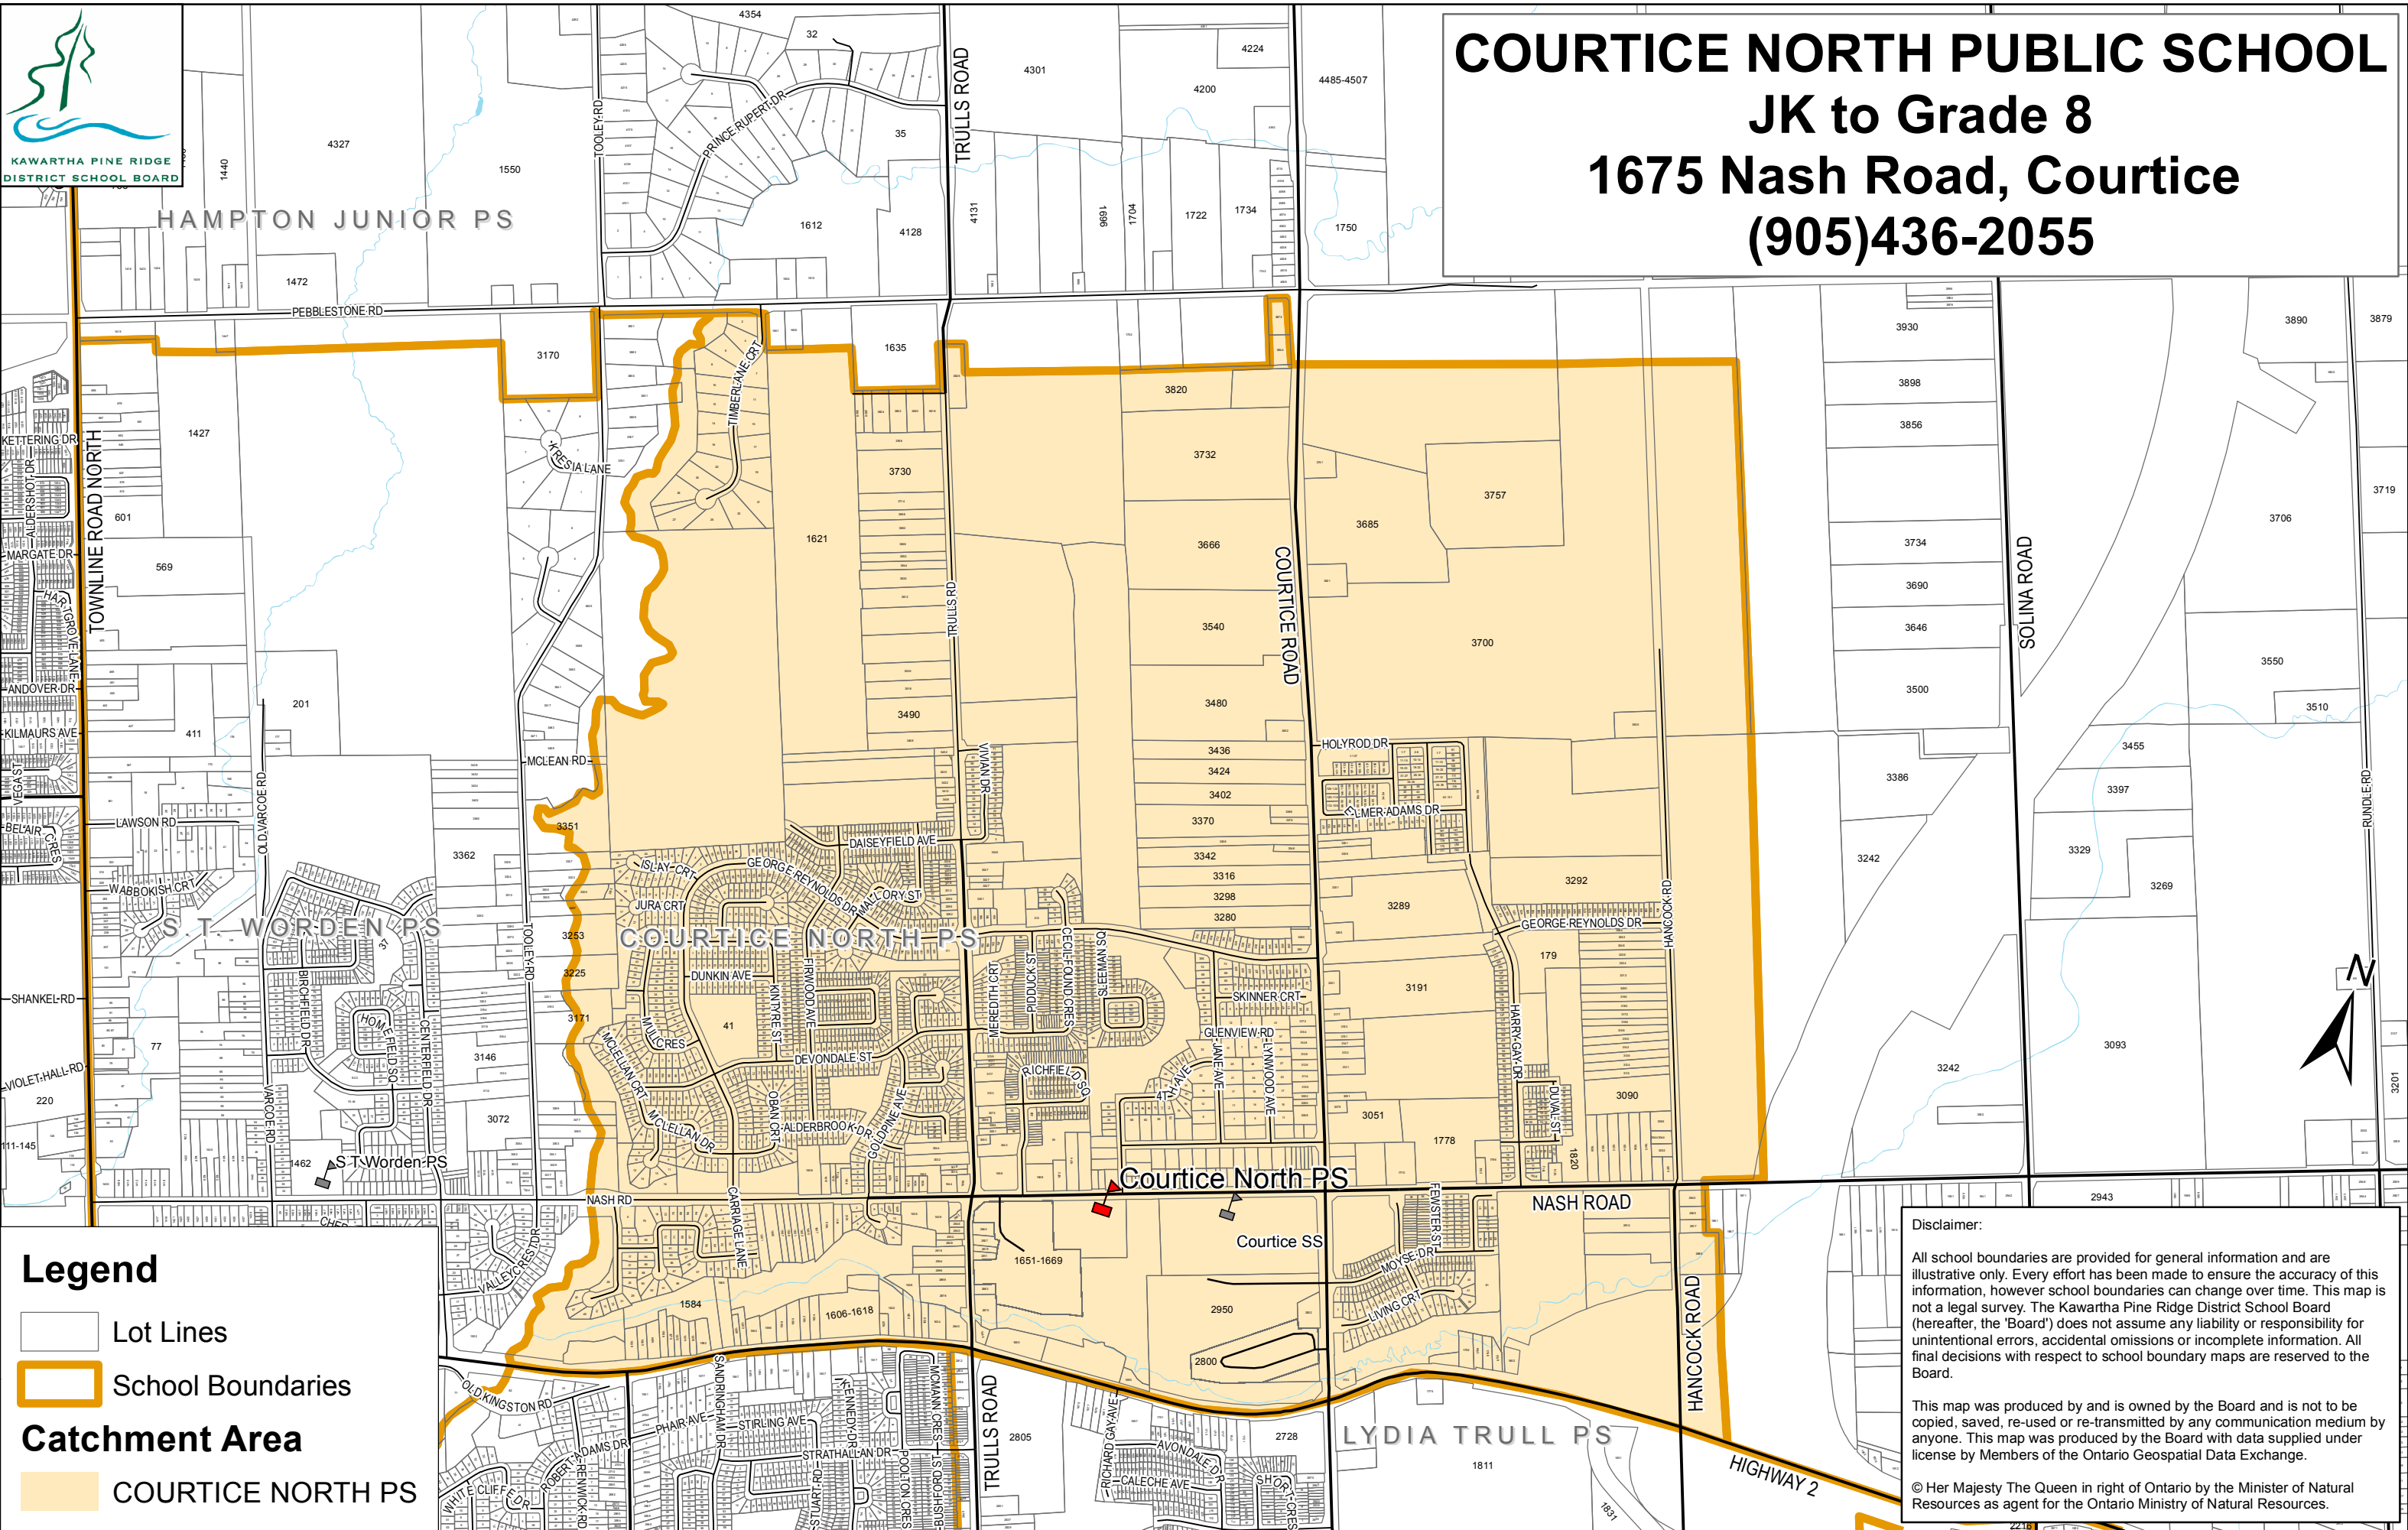

KAWARTHA PINE RIDGE DISTRICT SCHOOL BOARD

COURTICE NORTH PUBLIC SCHOOL

JK to Grade 8

1675 Nash Road, Courtice

(905)436-2055

Legend

- Lot Lines
- School Boundaries
- Catchment Area**
- COURTICE NORTH PS

Disclaimer:
 All school boundaries are provided for general information and are illustrative only. Every effort has been made to ensure the accuracy of this information, however school boundaries can change over time. This map is not a legal survey. The Kawartha Pine Ridge District School Board (hereafter, the "Board") does not assume any liability or responsibility for unintentional errors, accidental omissions or incomplete information. All final decisions with respect to school boundary maps are reserved to the Board.

This map was produced by and is owned by the Board and is not to be copied, saved, re-used or re-transmitted by any communication medium by anyone. This map was produced by the Board with data supplied under license by Members of the Ontario Geospatial Data Exchange.