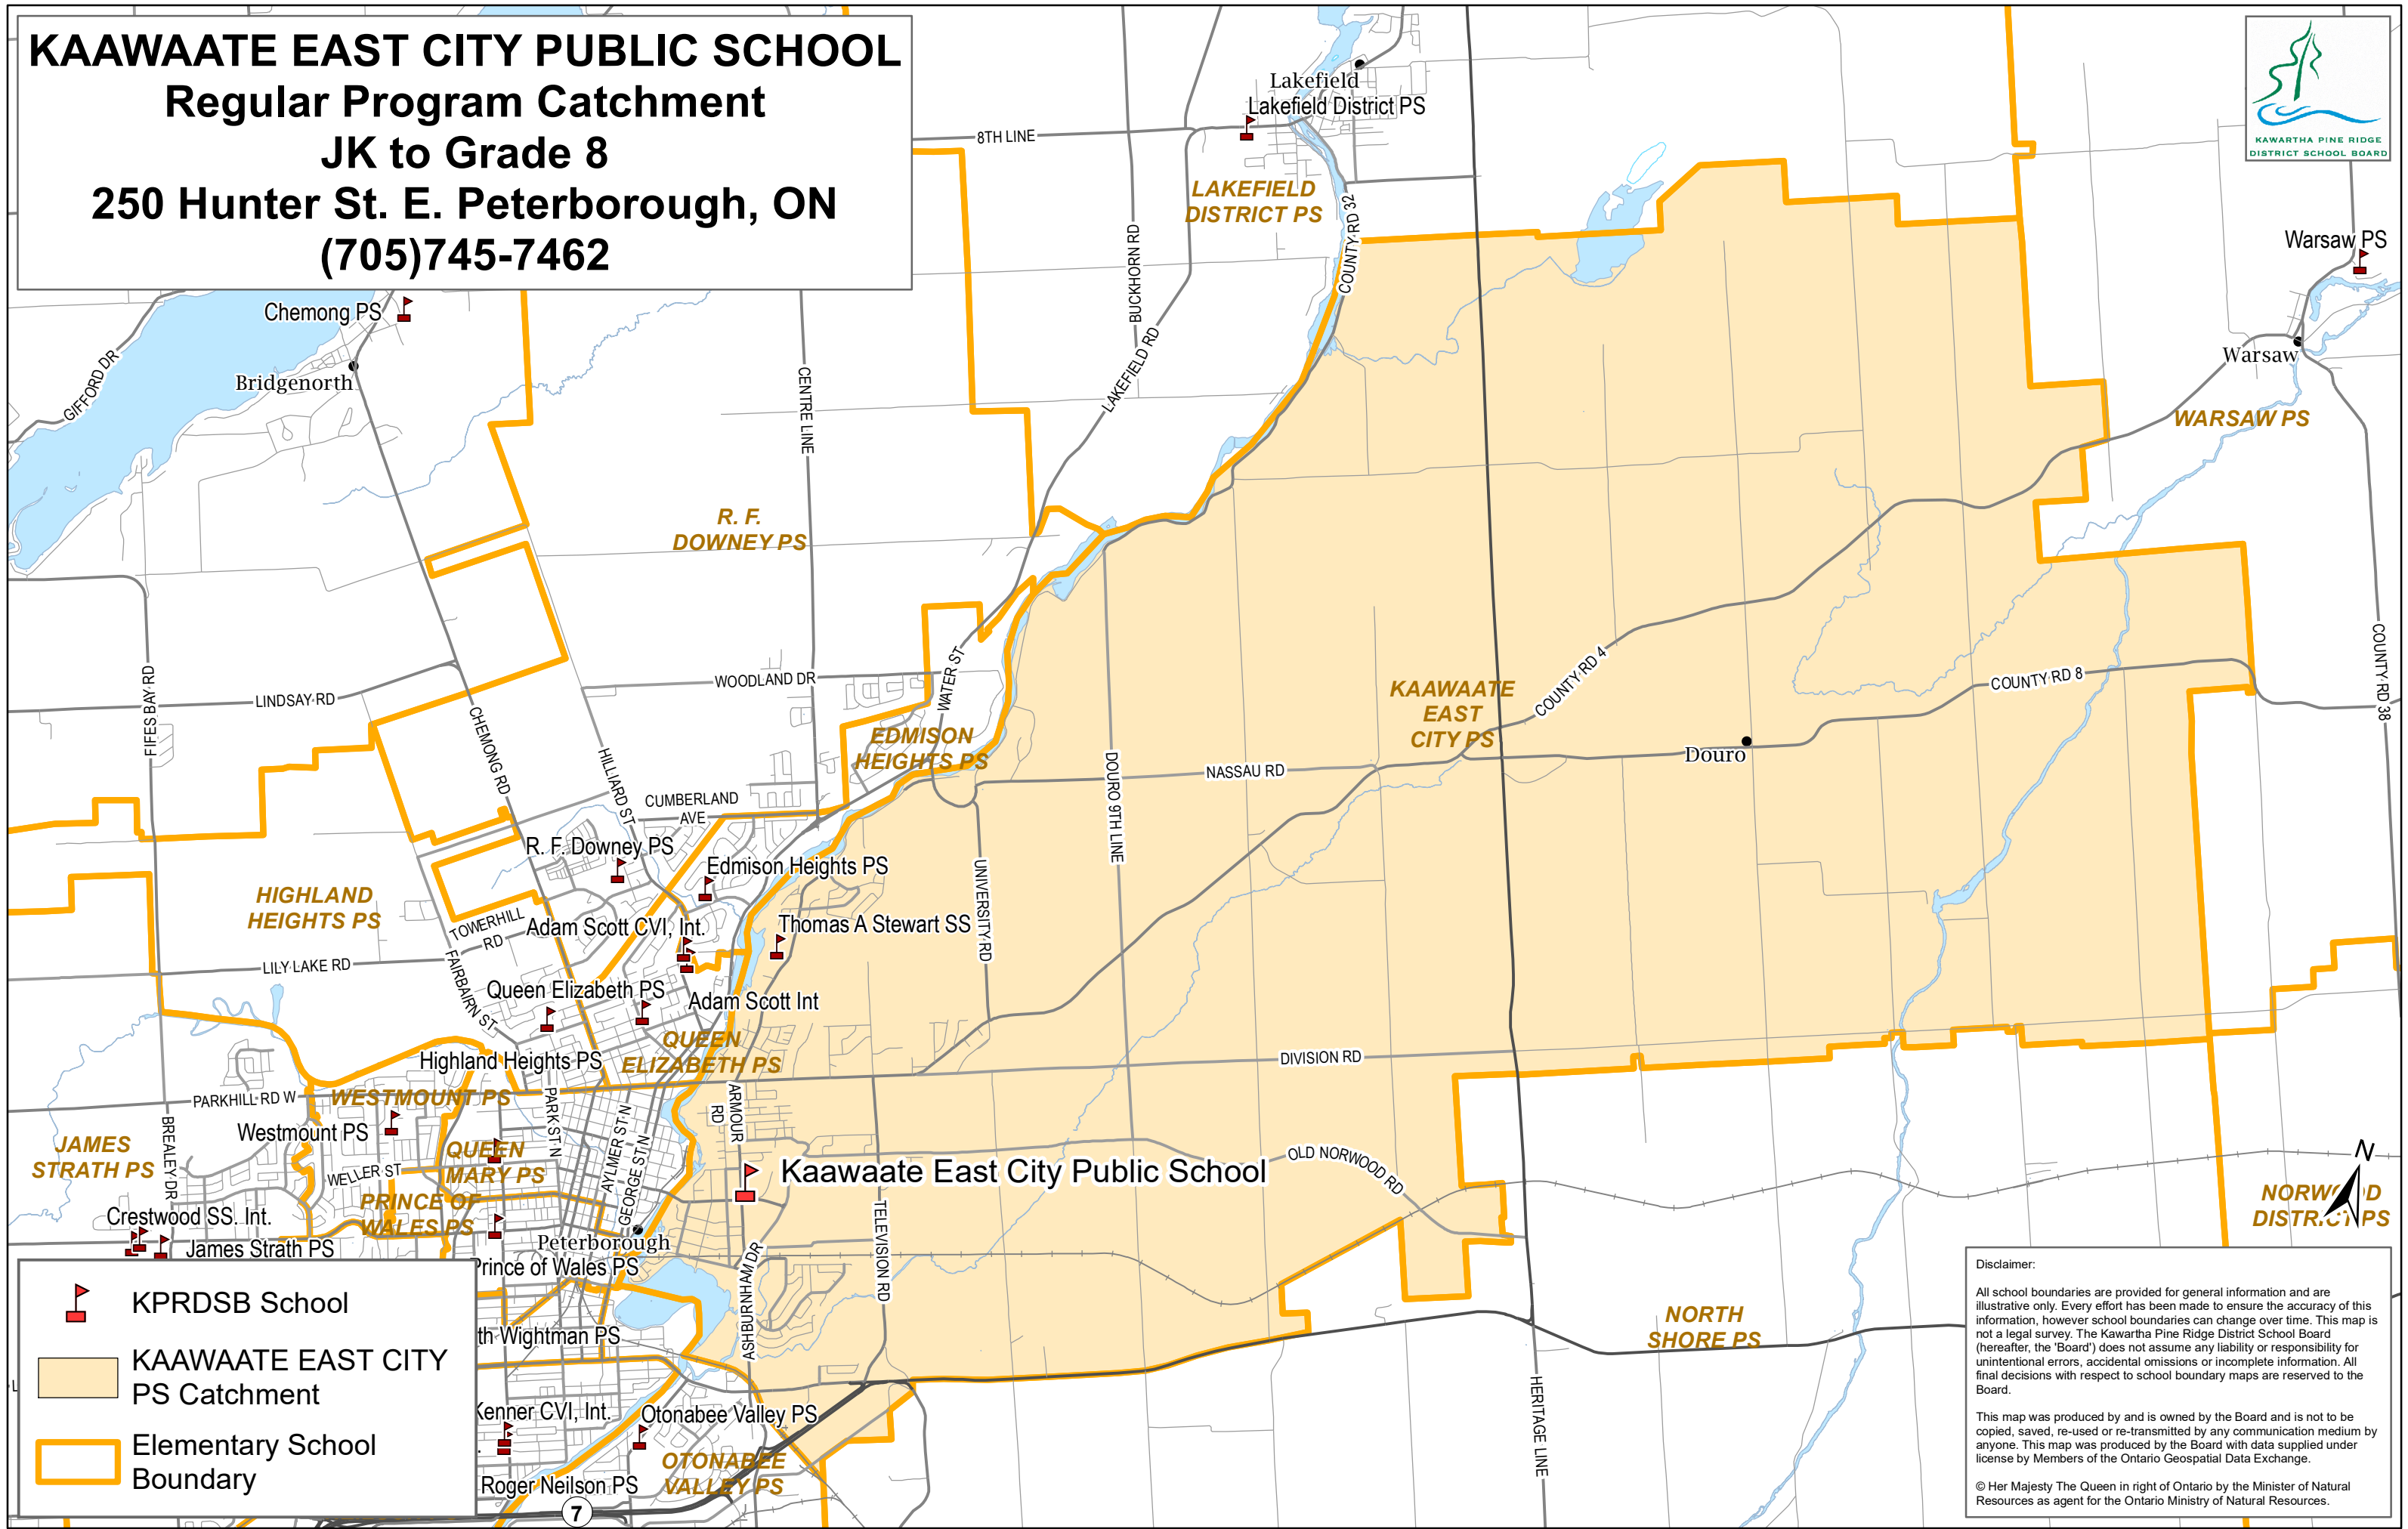

**KAAWAATE EAST CITY PUBLIC SCHOOL**  
**Regular Program Catchment**  
**JK to Grade 8**  
**250 Hunter St. E. Peterborough, ON**  
**(705)745-7462**

-  KPRDSB School
-  KAAWAATE EAST CITY PS Catchment
-  Elementary School Boundary

**Disclaimer:**  
 All school boundaries are provided for general information and are illustrative only. Every effort has been made to ensure the accuracy of this information, however school boundaries can change over time. This map is not a legal survey. The Kawartha Pine Ridge District School Board (hereafter, the 'Board') does not assume any liability or responsibility for unintentional errors, accidental omissions or incomplete information. All final decisions with respect to school boundary maps are reserved to the Board.