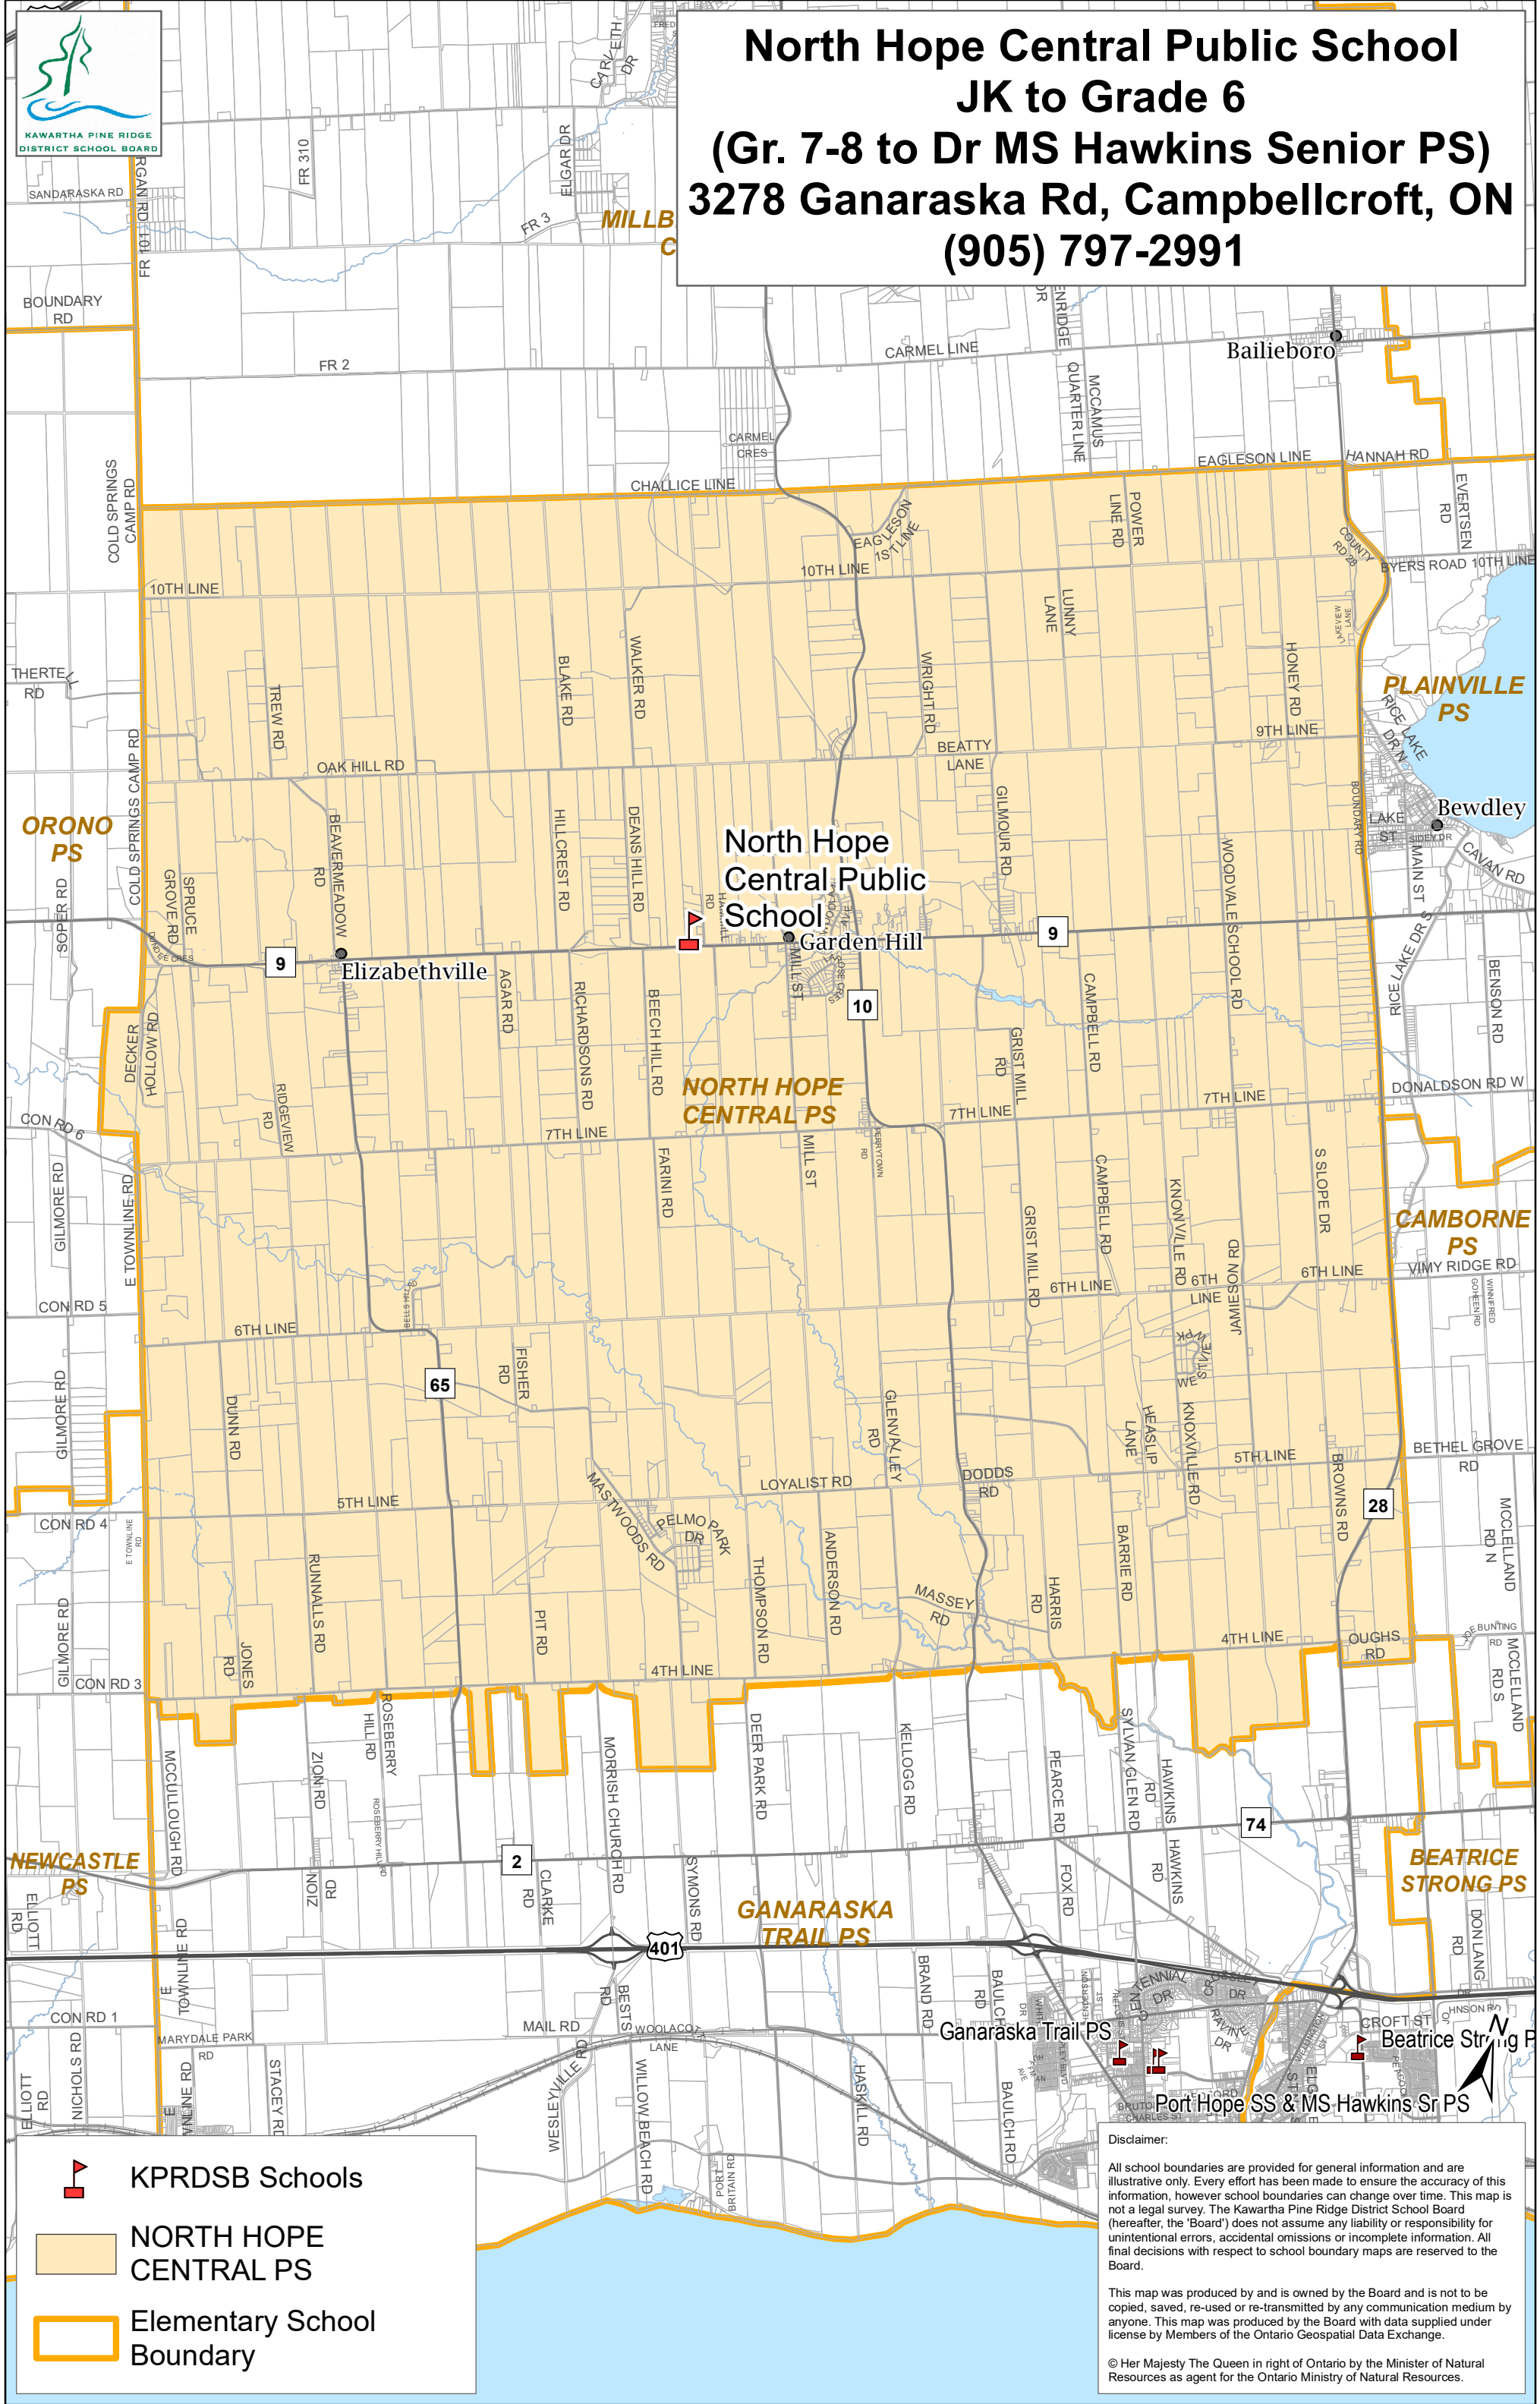

North Hope Central Public School JK to Grade 6 (Gr. 7-8 to Dr MS Hawkins Senior PS) 3278 Ganaraska Rd, Campbellcroft, ON (905) 797-2991

Disclaimer:
All school boundaries are provided for general information and are illustrative only. Every effort has been made to ensure the accuracy of this information, however school boundaries can change over time. This map is not a legal survey. The Kawartha Pine Ridge District School Board (hereafter, the 'Board') does not assume any liability or responsibility for unintentional errors, accidental omissions or incomplete information. All final decisions with respect to school boundary maps are reserved to the Board.

This map was produced by and is owned by the Board and is not to be copied, saved, re-used or re-transmitted by any communication medium by anyone. This map was produced by the Board with data supplied under license by Members of the Ontario Geospatial Data Exchange.