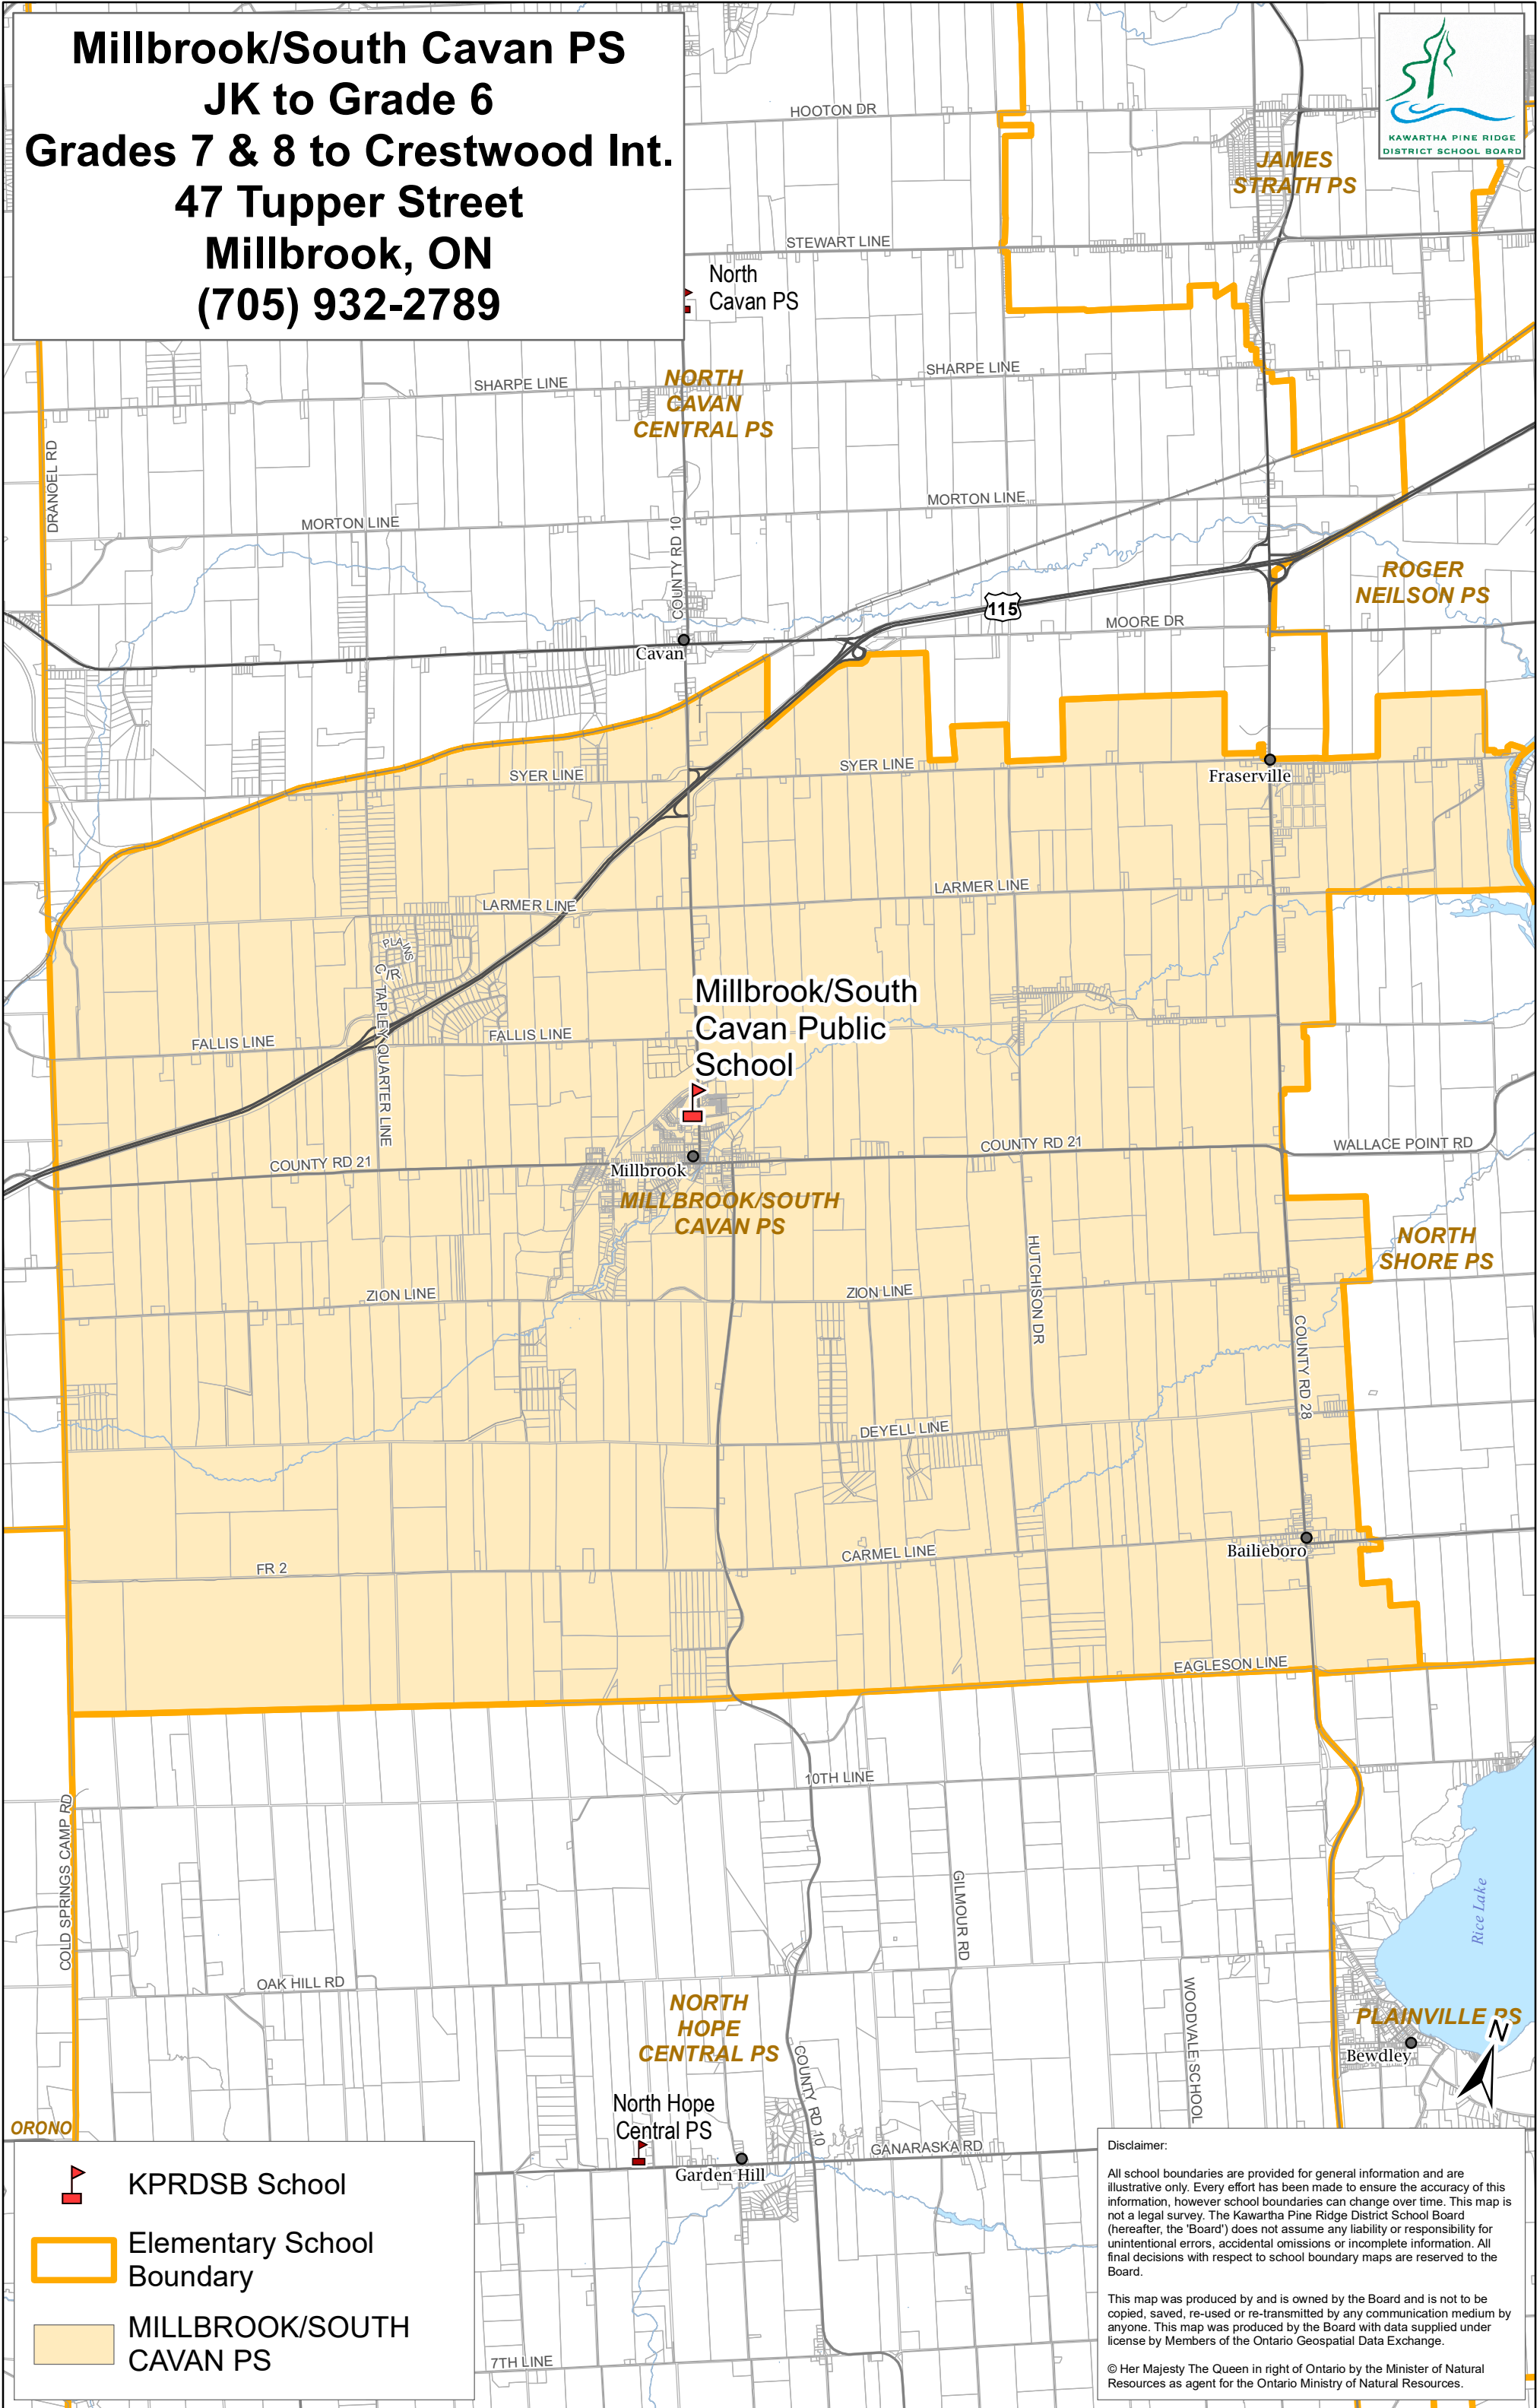

Millbrook/South Cavan PS
JK to Grade 6
Grades 7 & 8 to Crestwood Int.
47 Tupper Street
Millbrook, ON
(705) 932-2789

-  KPRDSB School
-  Elementary School Boundary
-  MILLBROOK/SOUTH CAVAN PS

Disclaimer:
 All school boundaries are provided for general information and are illustrative only. Every effort has been made to ensure the accuracy of this information, however school boundaries can change over time. This map is not a legal survey. The Kawartha Pine Ridge District School Board (hereafter, the 'Board') does not assume any liability or responsibility for unintentional errors, accidental omissions or incomplete information. All final decisions with respect to school boundary maps are reserved to the Board.

This map was produced by and is owned by the Board and is not to be copied, saved, re-used or re-transmitted by any communication medium by anyone. This map was produced by the Board with data supplied under license by Members of the Ontario Geospatial Data Exchange.