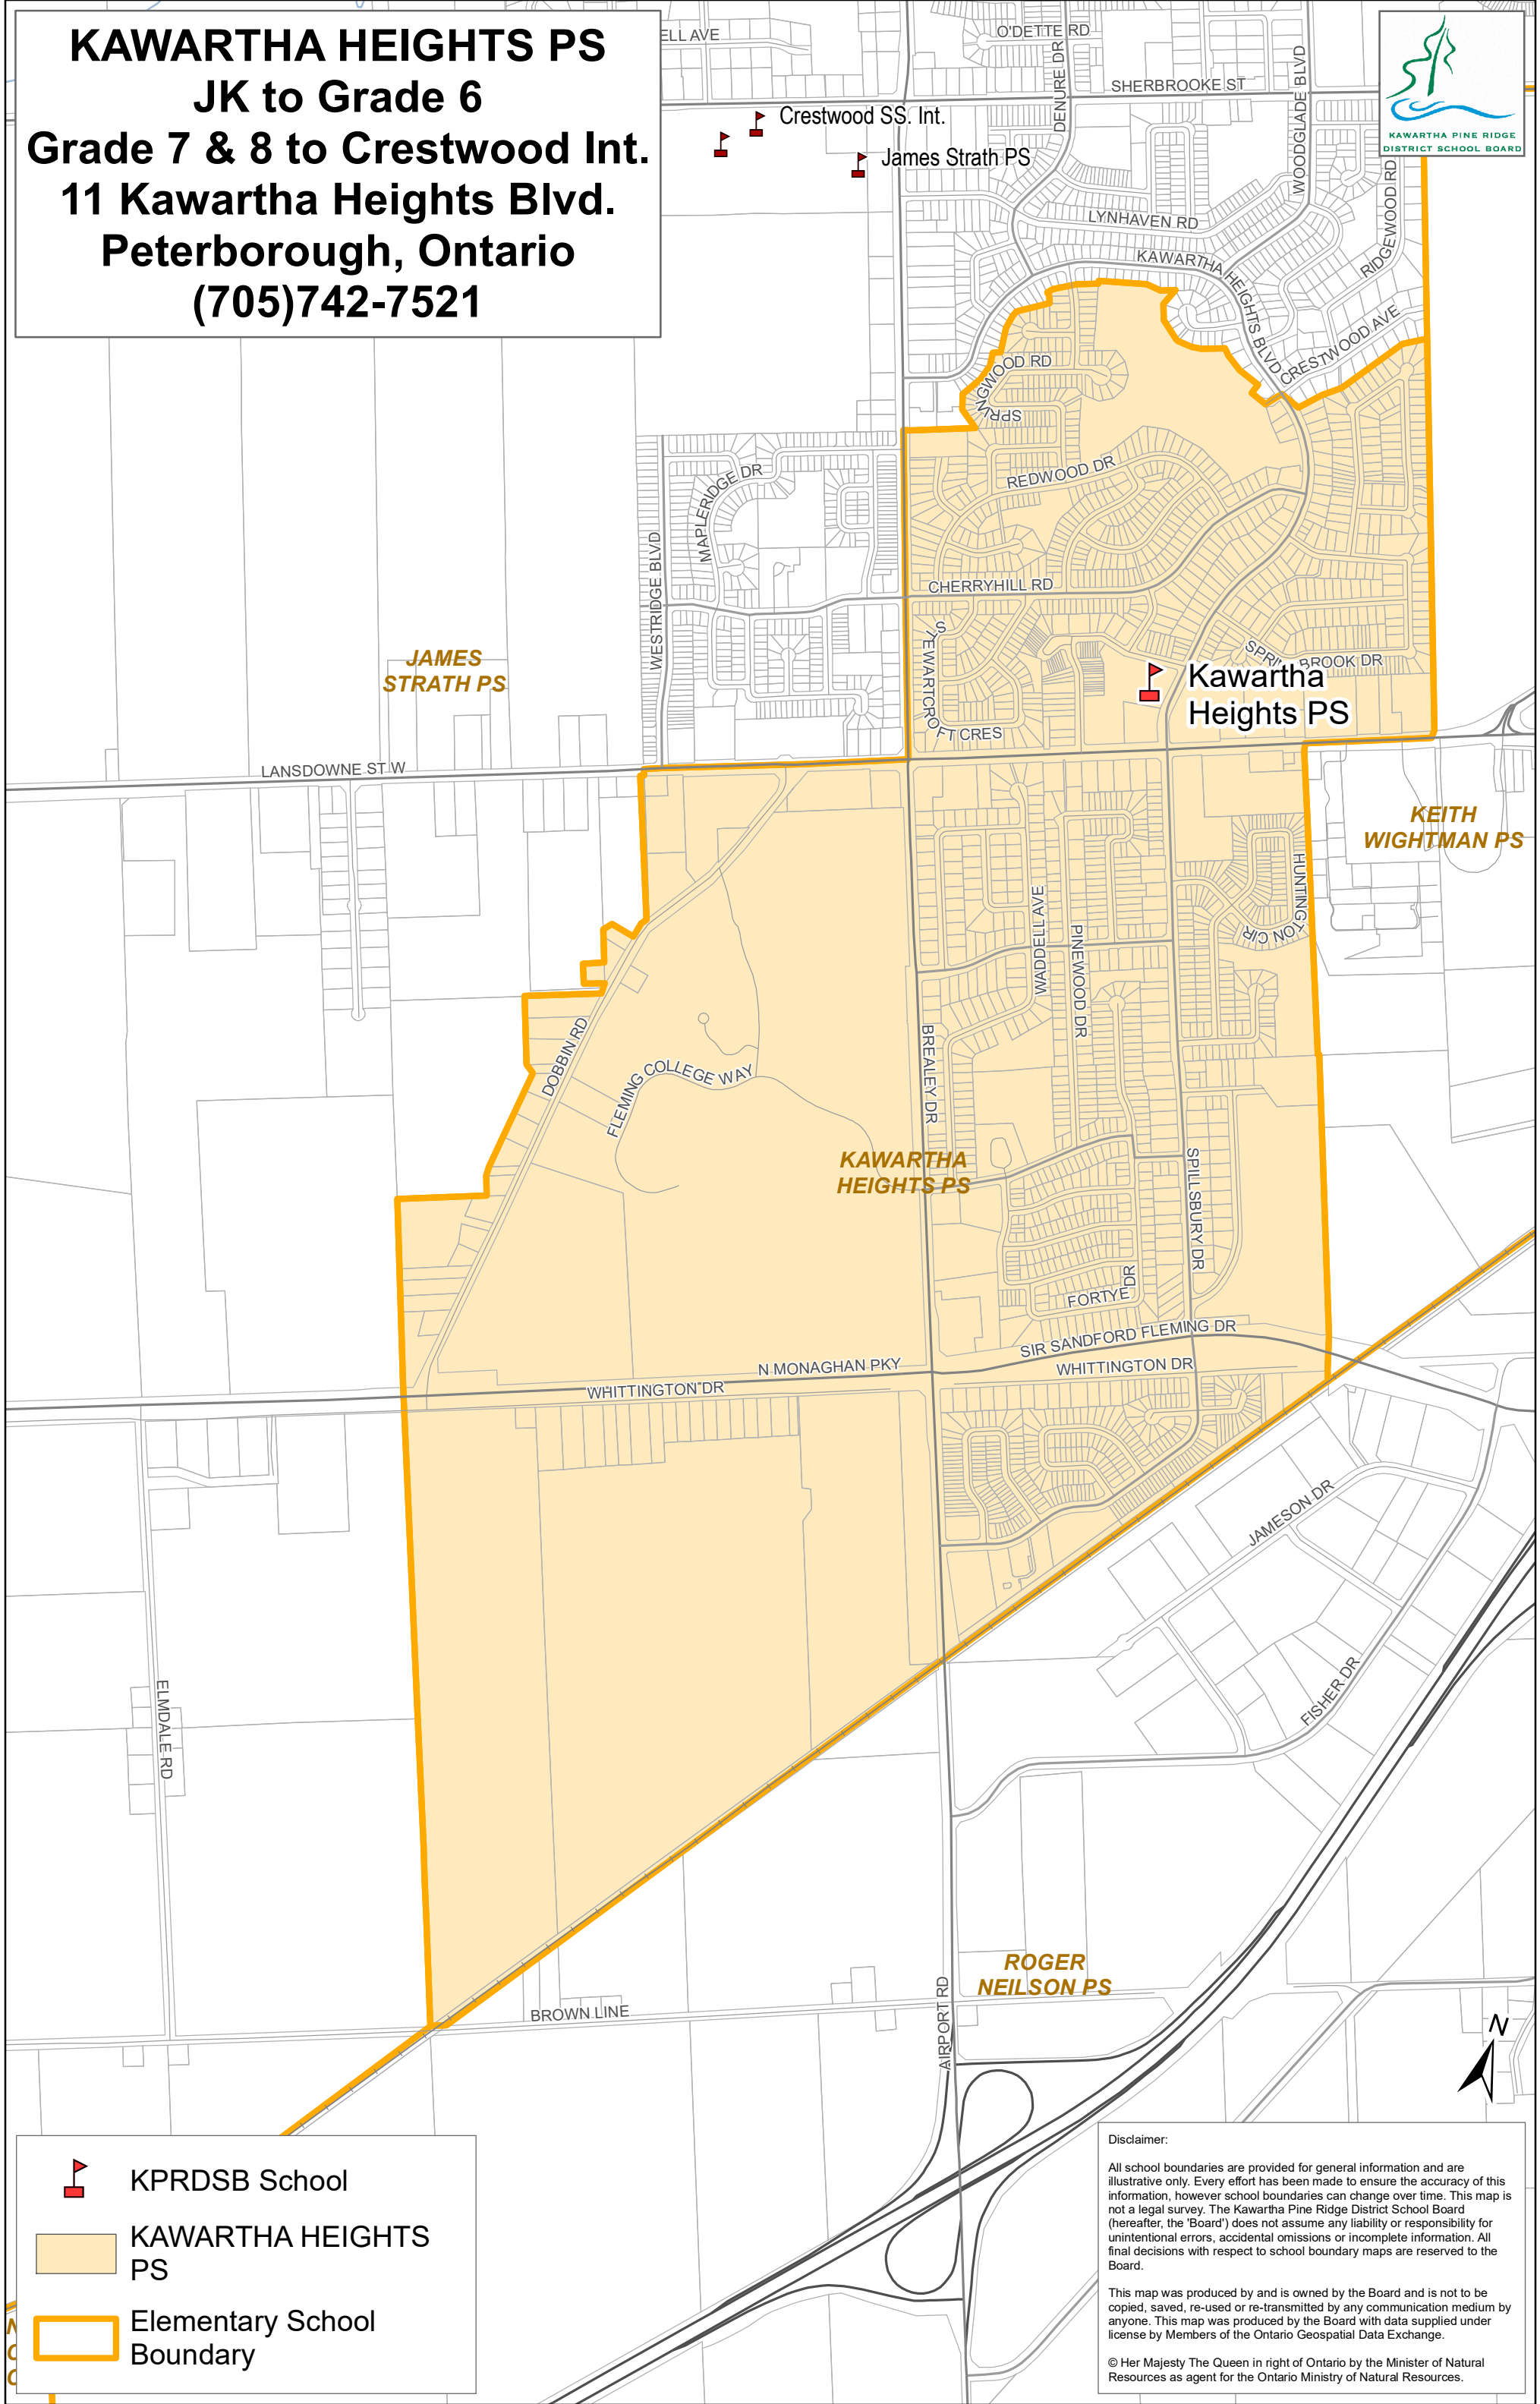

KAWARTHA HEIGHTS PS
JK to Grade 6
Grade 7 & 8 to Crestwood Int.
11 Kawartha Heights Blvd.
Peterborough, Ontario
(705)742-7521

-  KPRDSB School
-  KAWARTHA HEIGHTS PS
-  Elementary School Boundary

Disclaimer:
 All school boundaries are provided for general information and are illustrative only. Every effort has been made to ensure the accuracy of this information, however school boundaries can change over time. This map is not a legal survey. The Kawartha Pine Ridge District School Board (hereafter, the 'Board') does not assume any liability or responsibility for unintentional errors, accidental omissions or incomplete information. All final decisions with respect to school boundary maps are reserved to the Board.

This map was produced by and is owned by the Board and is not to be copied, saved, re-used or re-transmitted by any communication medium by anyone. This map was produced by the Board with data supplied under license by Members of the Ontario Geospatial Data Exchange.