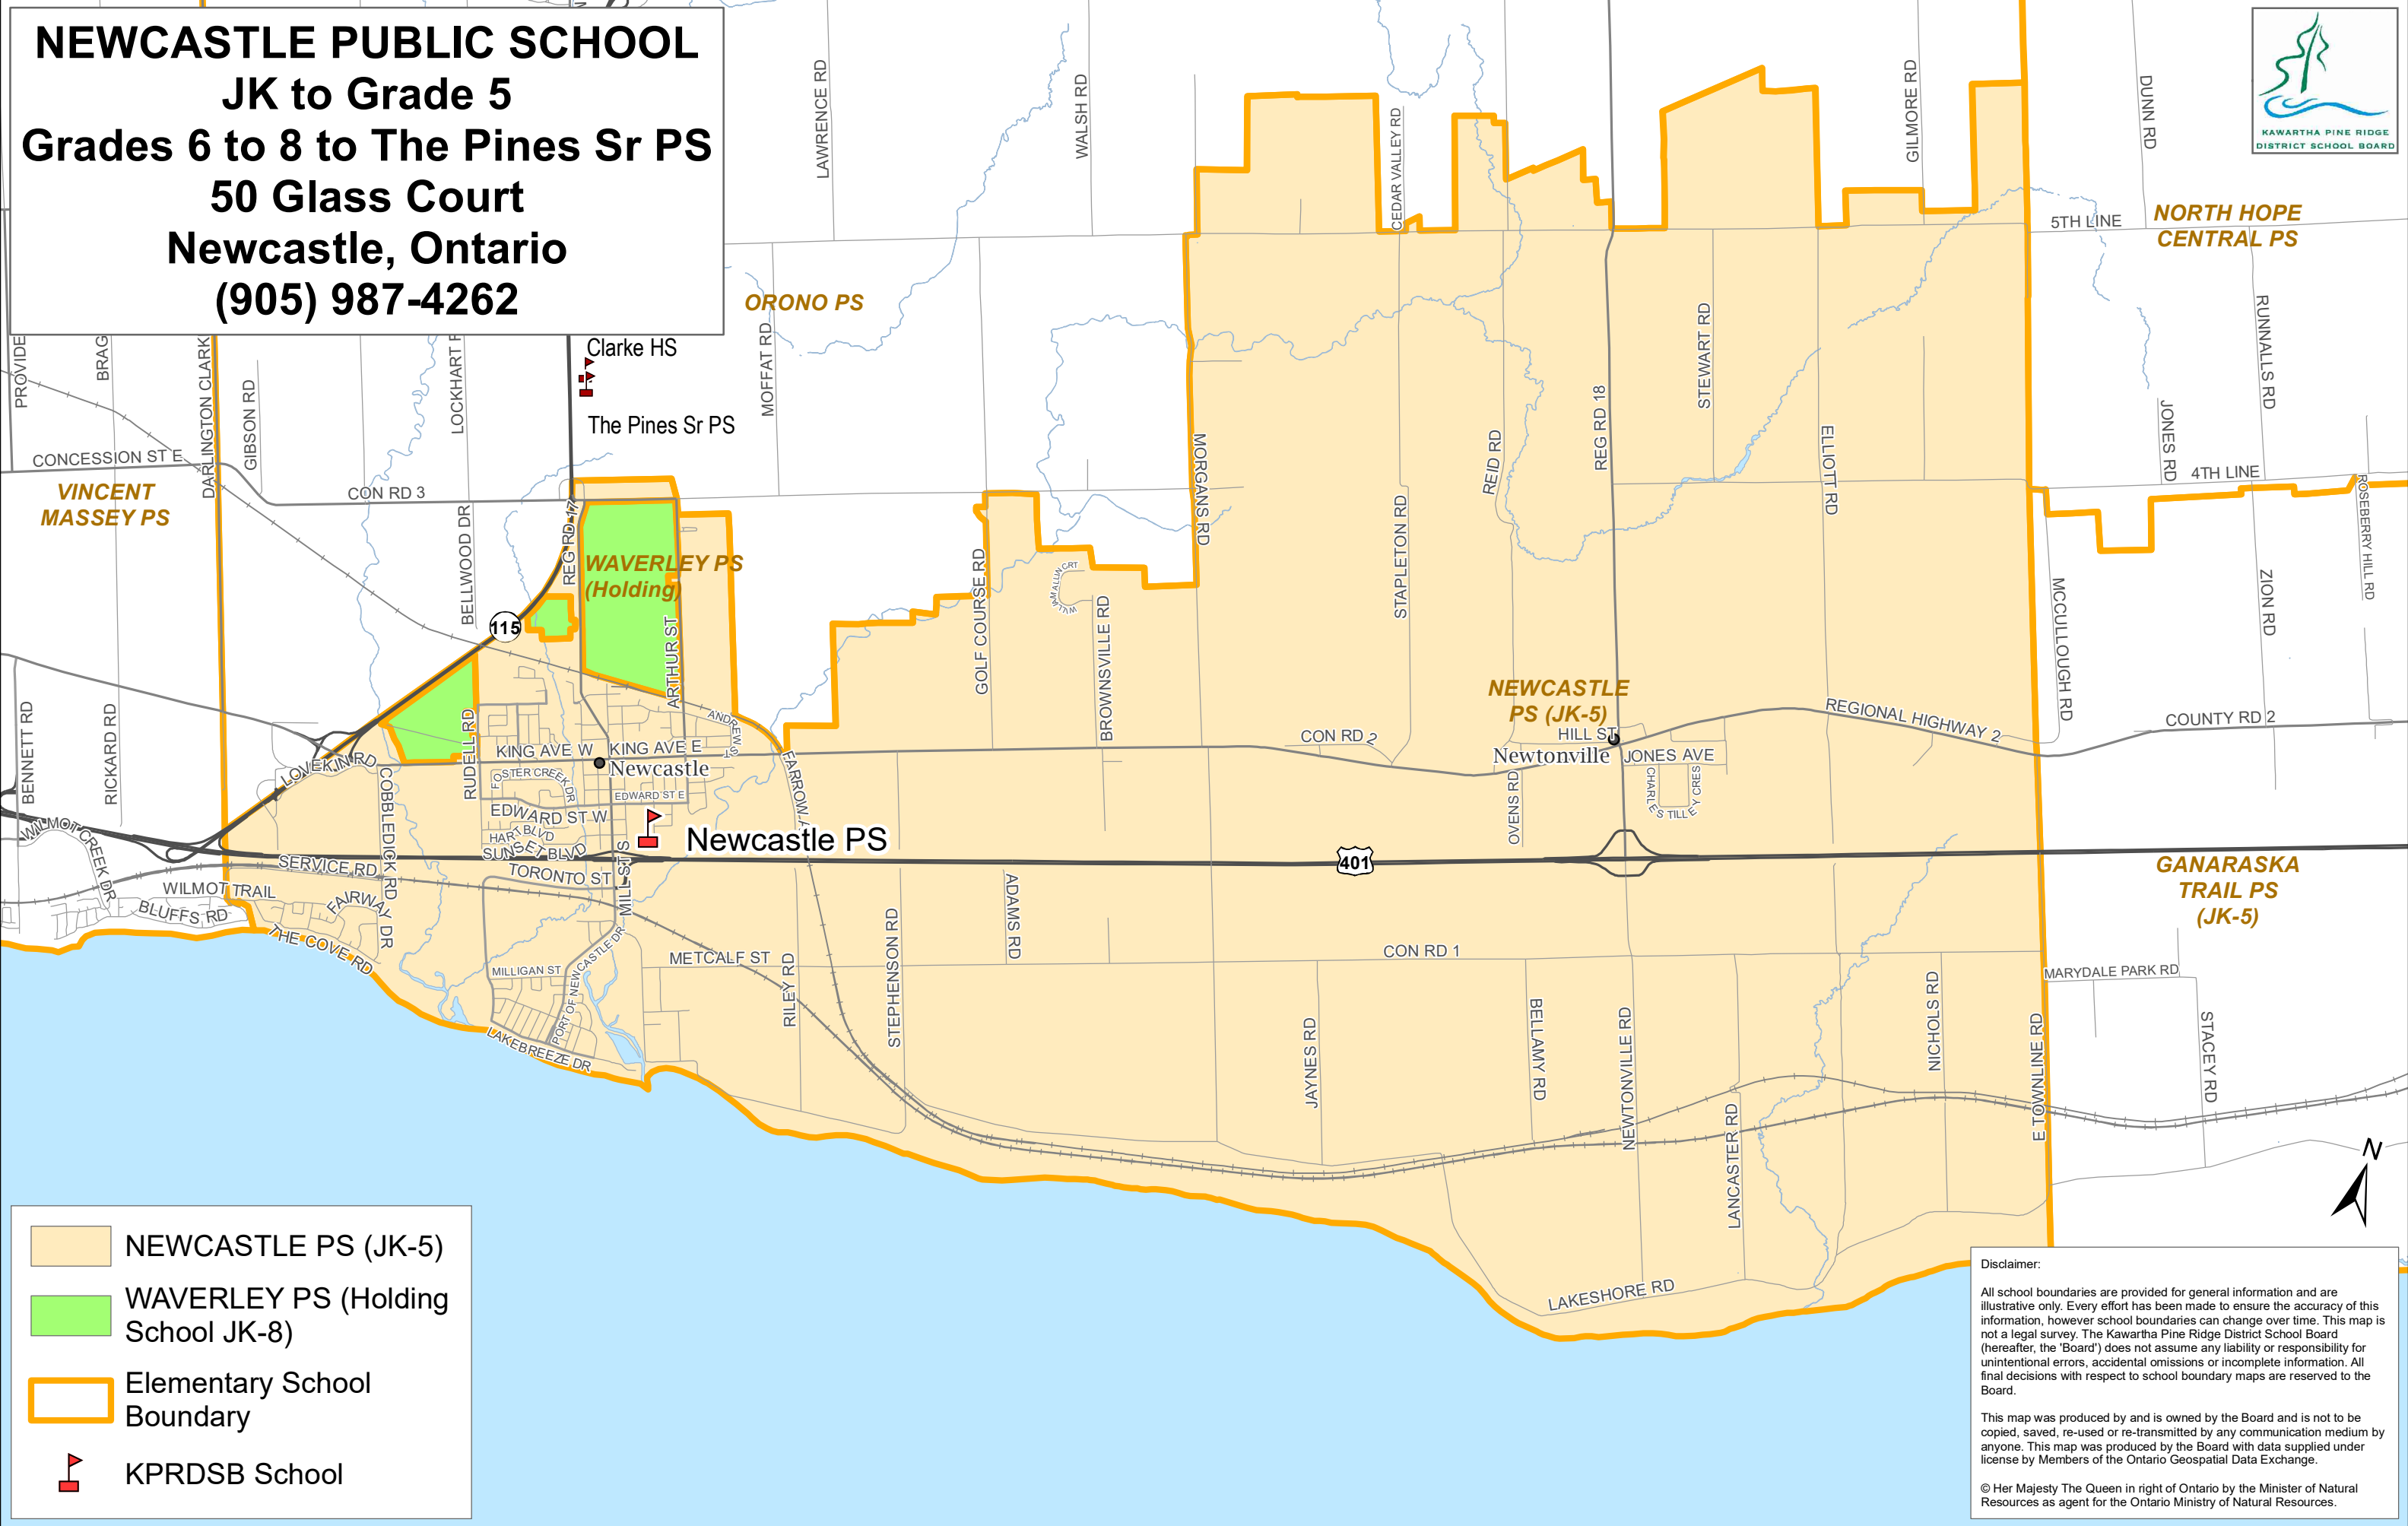

NEWCASTLE PUBLIC SCHOOL
JK to Grade 5
Grades 6 to 8 to The Pines Sr PS
50 Glass Court
Newcastle, Ontario
(905) 987-4262

- NEWCASTLE PS (JK-5)
- WAVERLEY PS (Holding School JK-8)
- Elementary School Boundary
- KPRDSB School

Disclaimer:
 All school boundaries are provided for general information and are illustrative only. Every effort has been made to ensure the accuracy of this information, however school boundaries can change over time. This map is not a legal survey. The Kawartha Pine Ridge District School Board (hereafter, the "Board") does not assume any liability or responsibility for unintentional errors, accidental omissions or incomplete information. All final decisions with respect to school boundary maps are reserved to the Board.