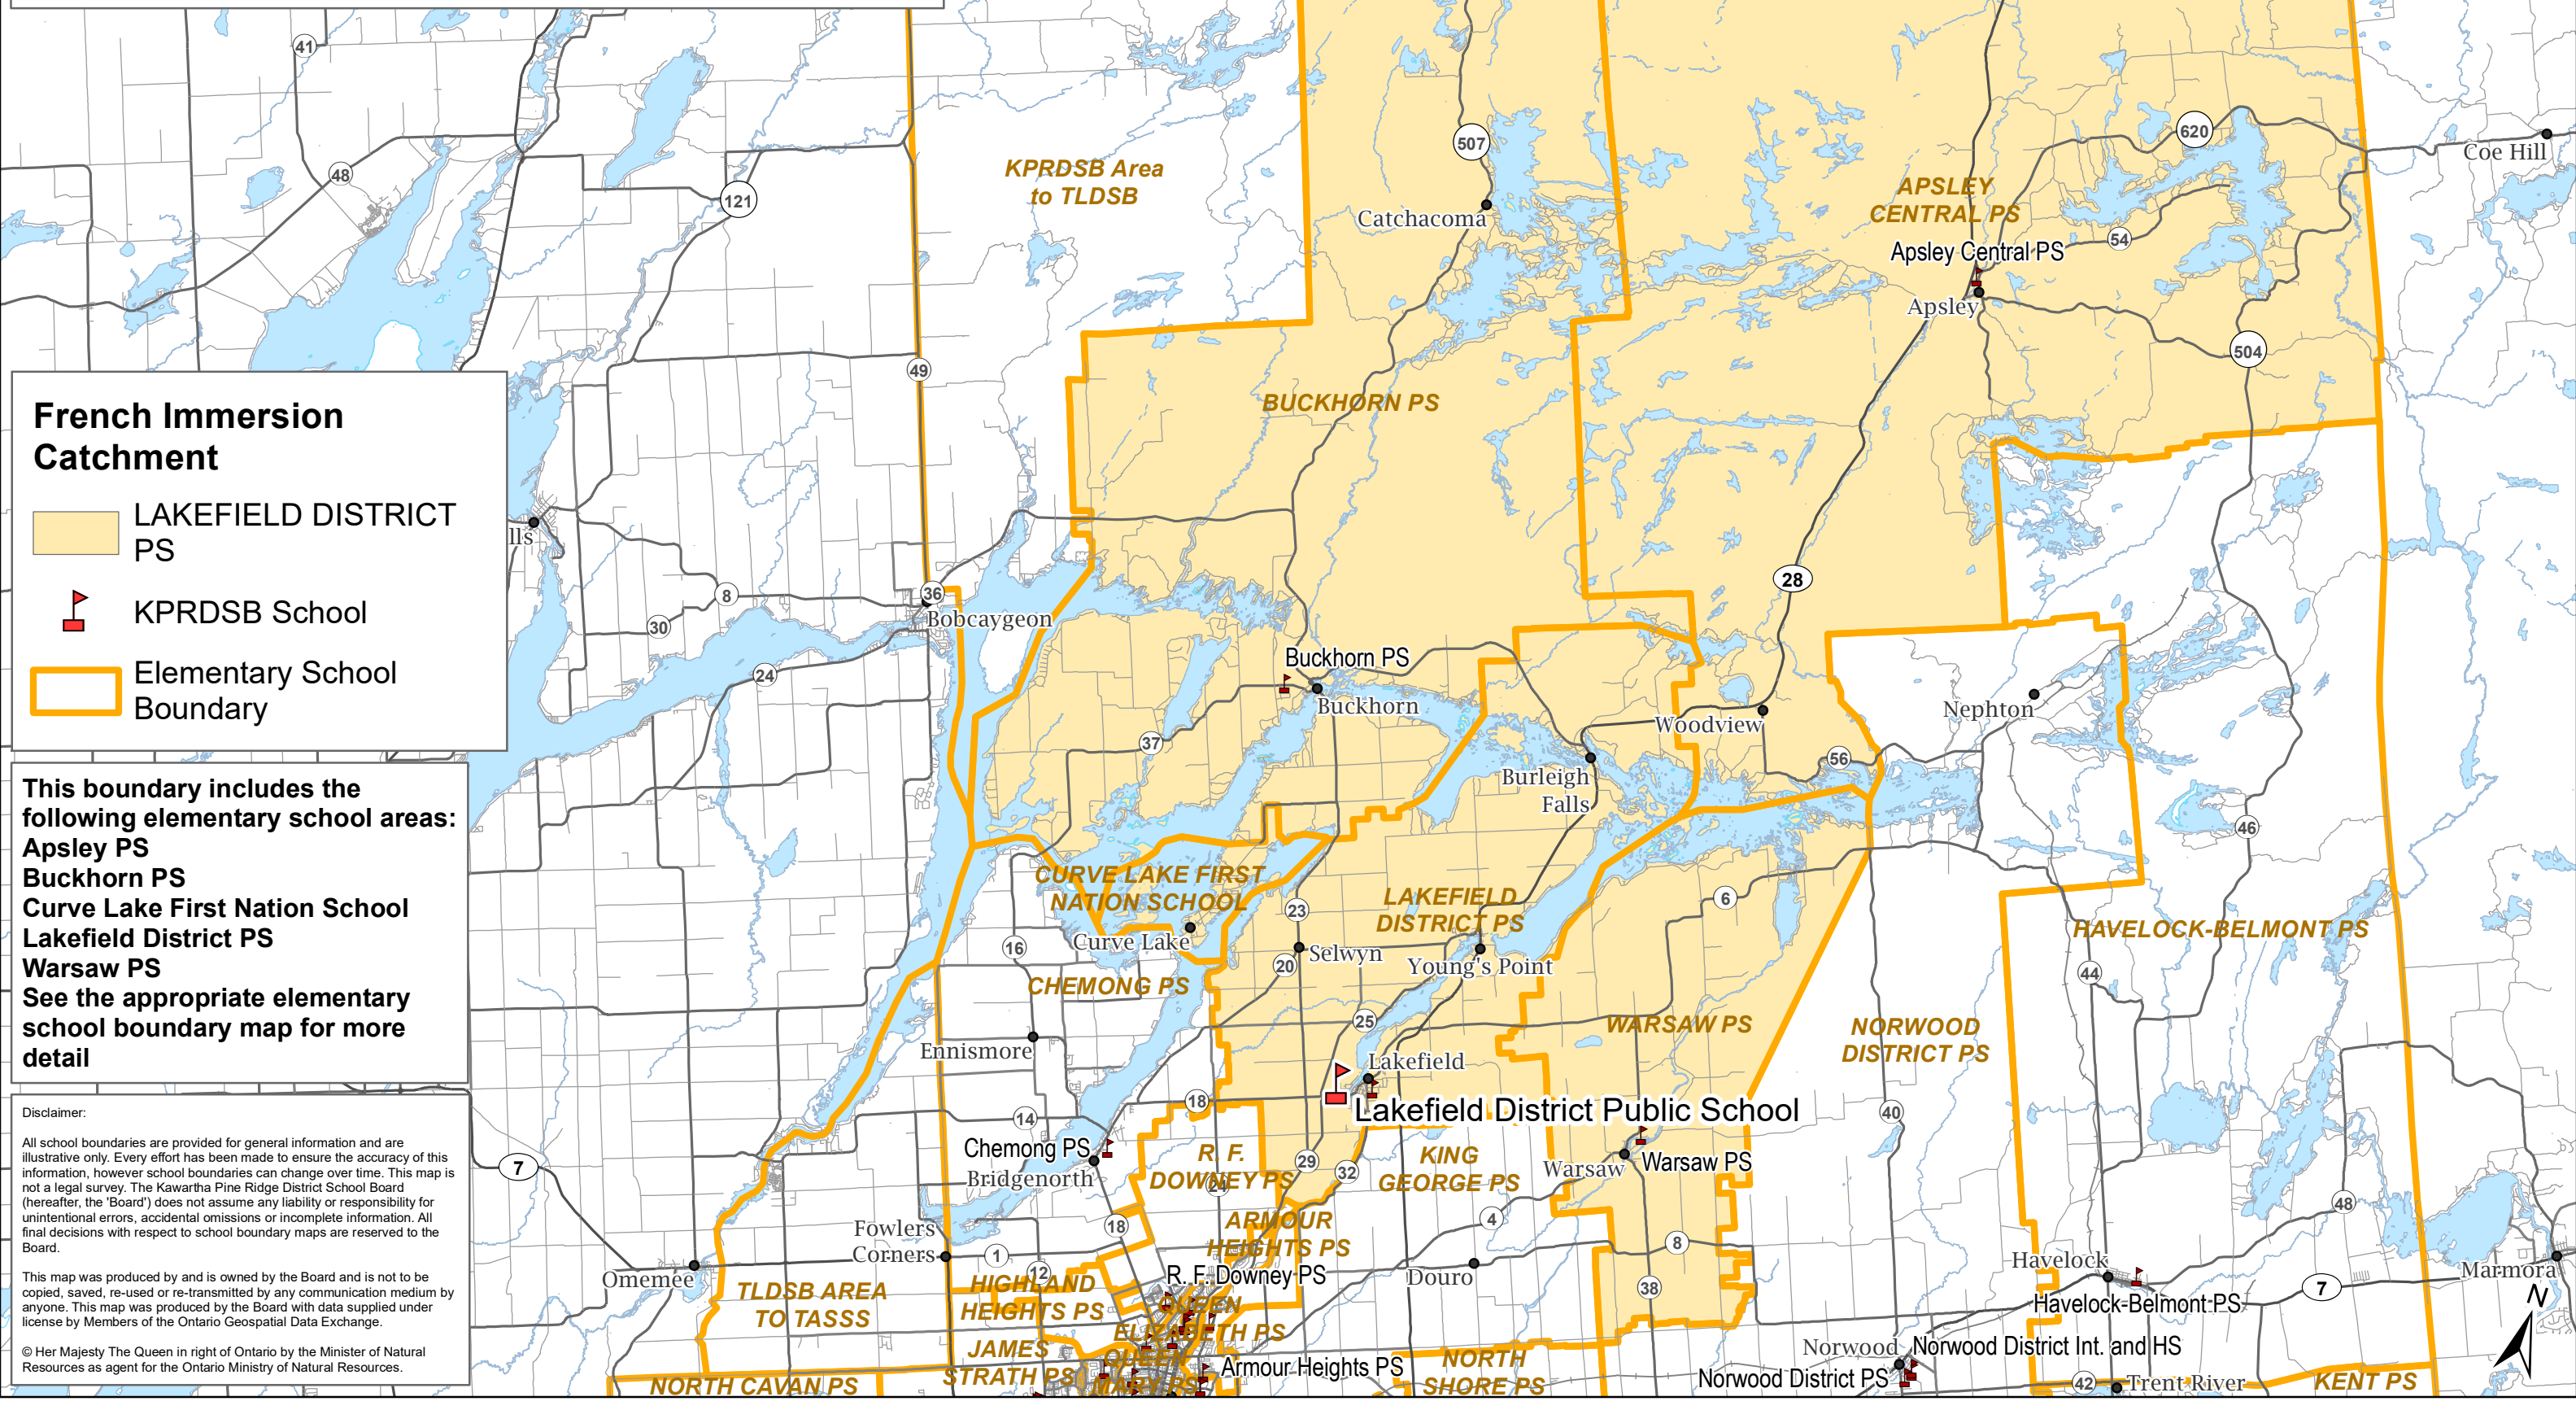

LAKEFIELD DISTRICT PUBLIC SCHOOL
French Immersion SK to Grade 8
71 Bridge St, Lakefield, Ontario
(705)652-3811

French Immersion Catchment

- LAKEFIELD DISTRICT PS
- KPRDSB School
- Elementary School Boundary

This boundary includes the following elementary school areas:
Apsley PS
Buckhorn PS
Curve Lake First Nation School
Lakefield District PS
Warsaw PS
See the appropriate elementary school boundary map for more detail