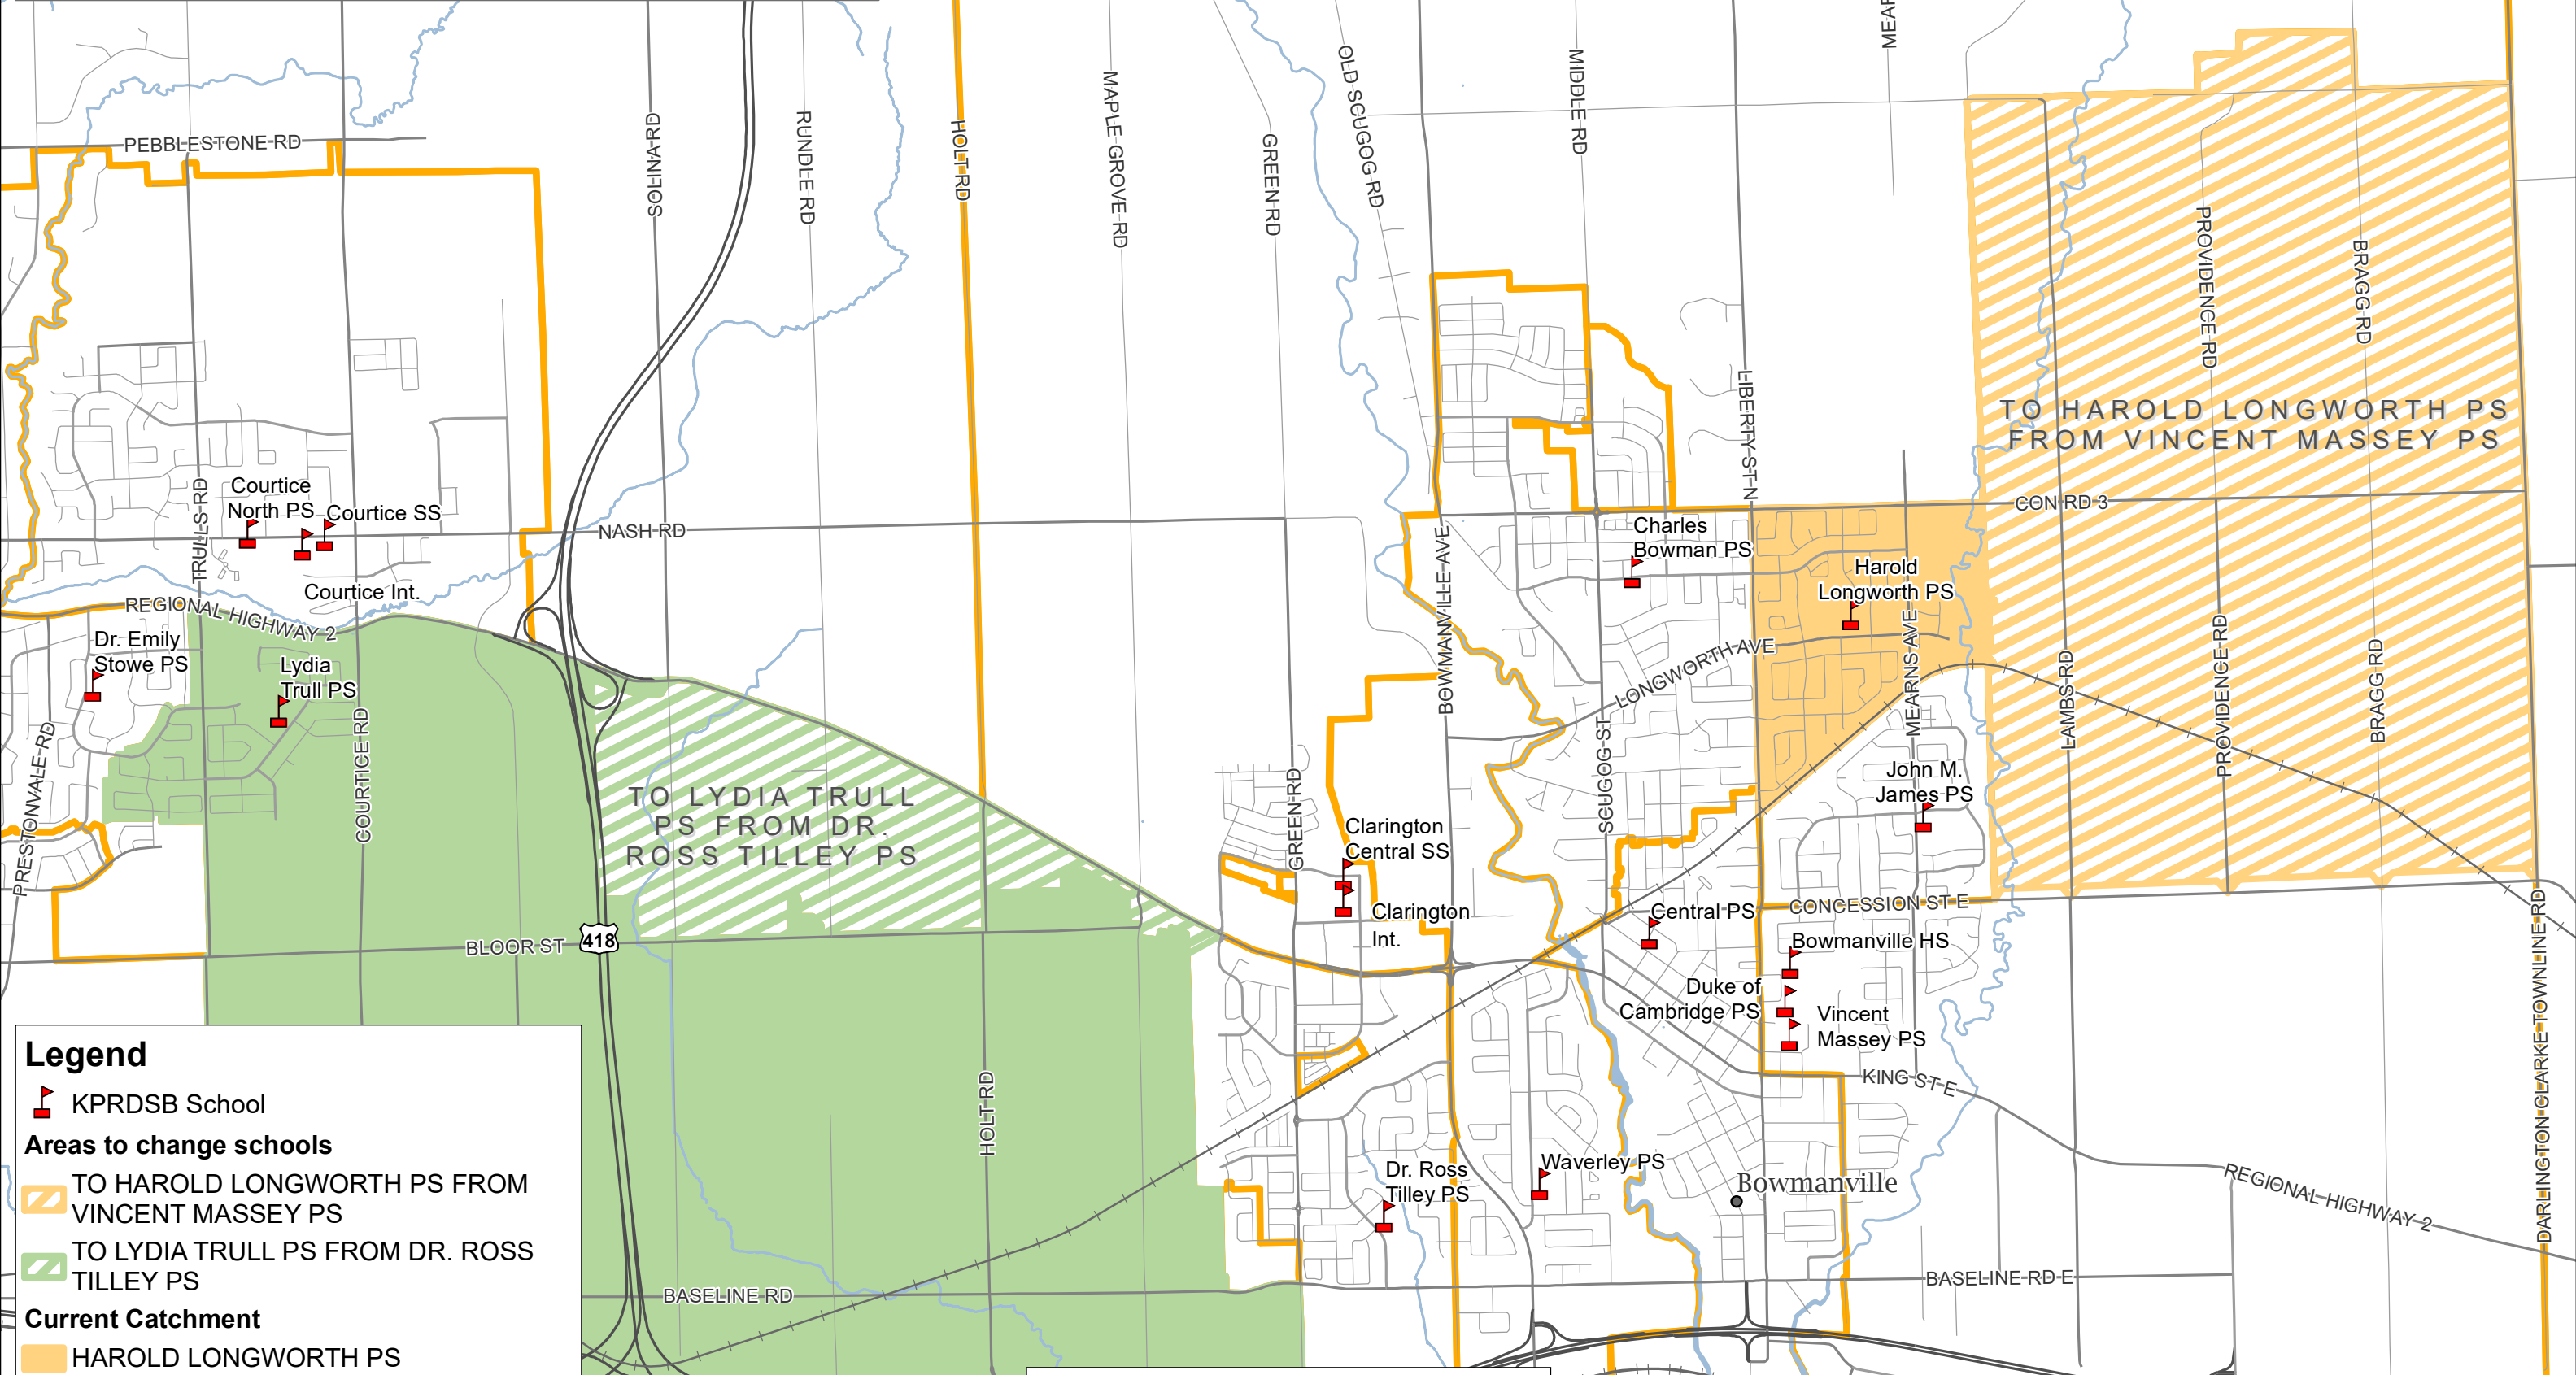

**Boundary Changes**  
 Harold Longworth PS / Vincent Massey PS  
 Dr. Ross Tilley PS / Lydia Trull PS

**Legend**

- KPRDSB School
- Areas to change schools**
  - TO HAROLD LONGWORTH PS FROM VINCENT MASSEY PS
  - TO LYDIA TRULL PS FROM DR. ROSS TILLEY PS
- Current Catchment**
  - HAROLD LONGWORTH PS
  - LYDIA TRULL PS

Map Date: Mar.8, 2023