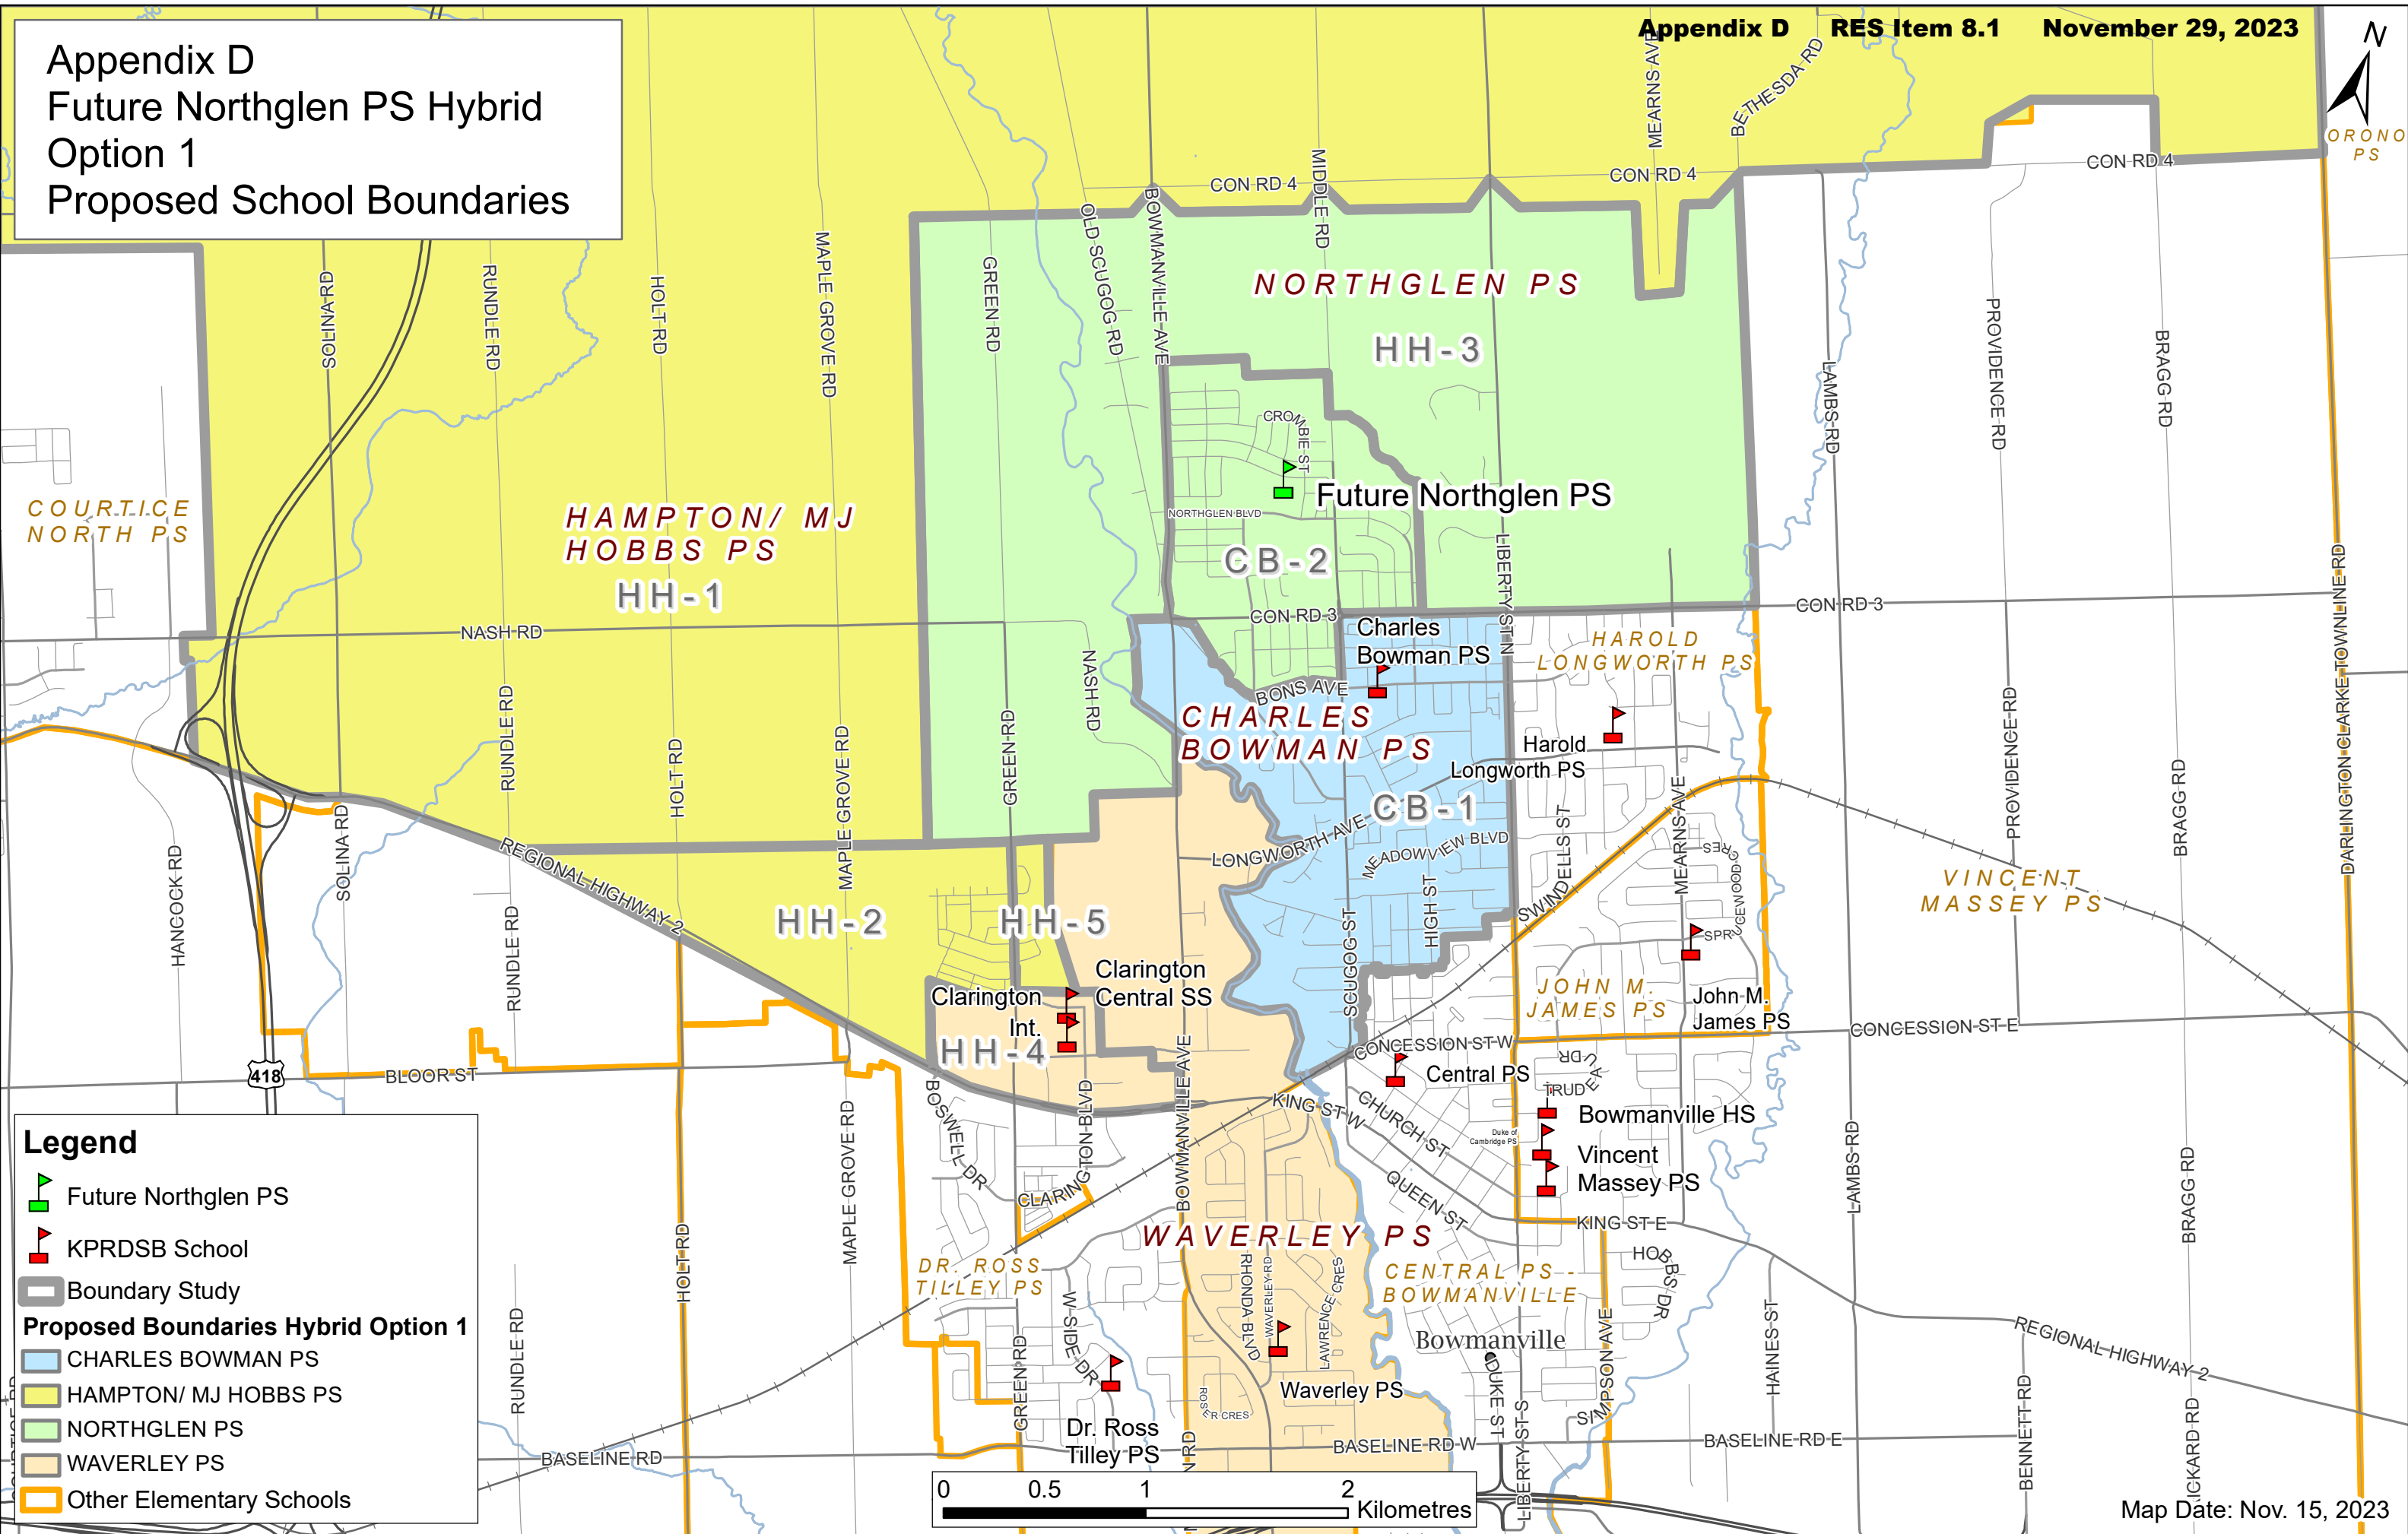

Appendix D
Future Northglen PS Hybrid
Option 1
Proposed School Boundaries

Legend

- Future Northglen PS
- KPRDSB School
- Boundary Study
- Proposed Boundaries Hybrid Option 1**
- CHARLES BOWMAN PS
- HAMPTON/ MJ HOBBS PS
- NORTHGLEN PS
- WAVERLEY PS
- Other Elementary Schools