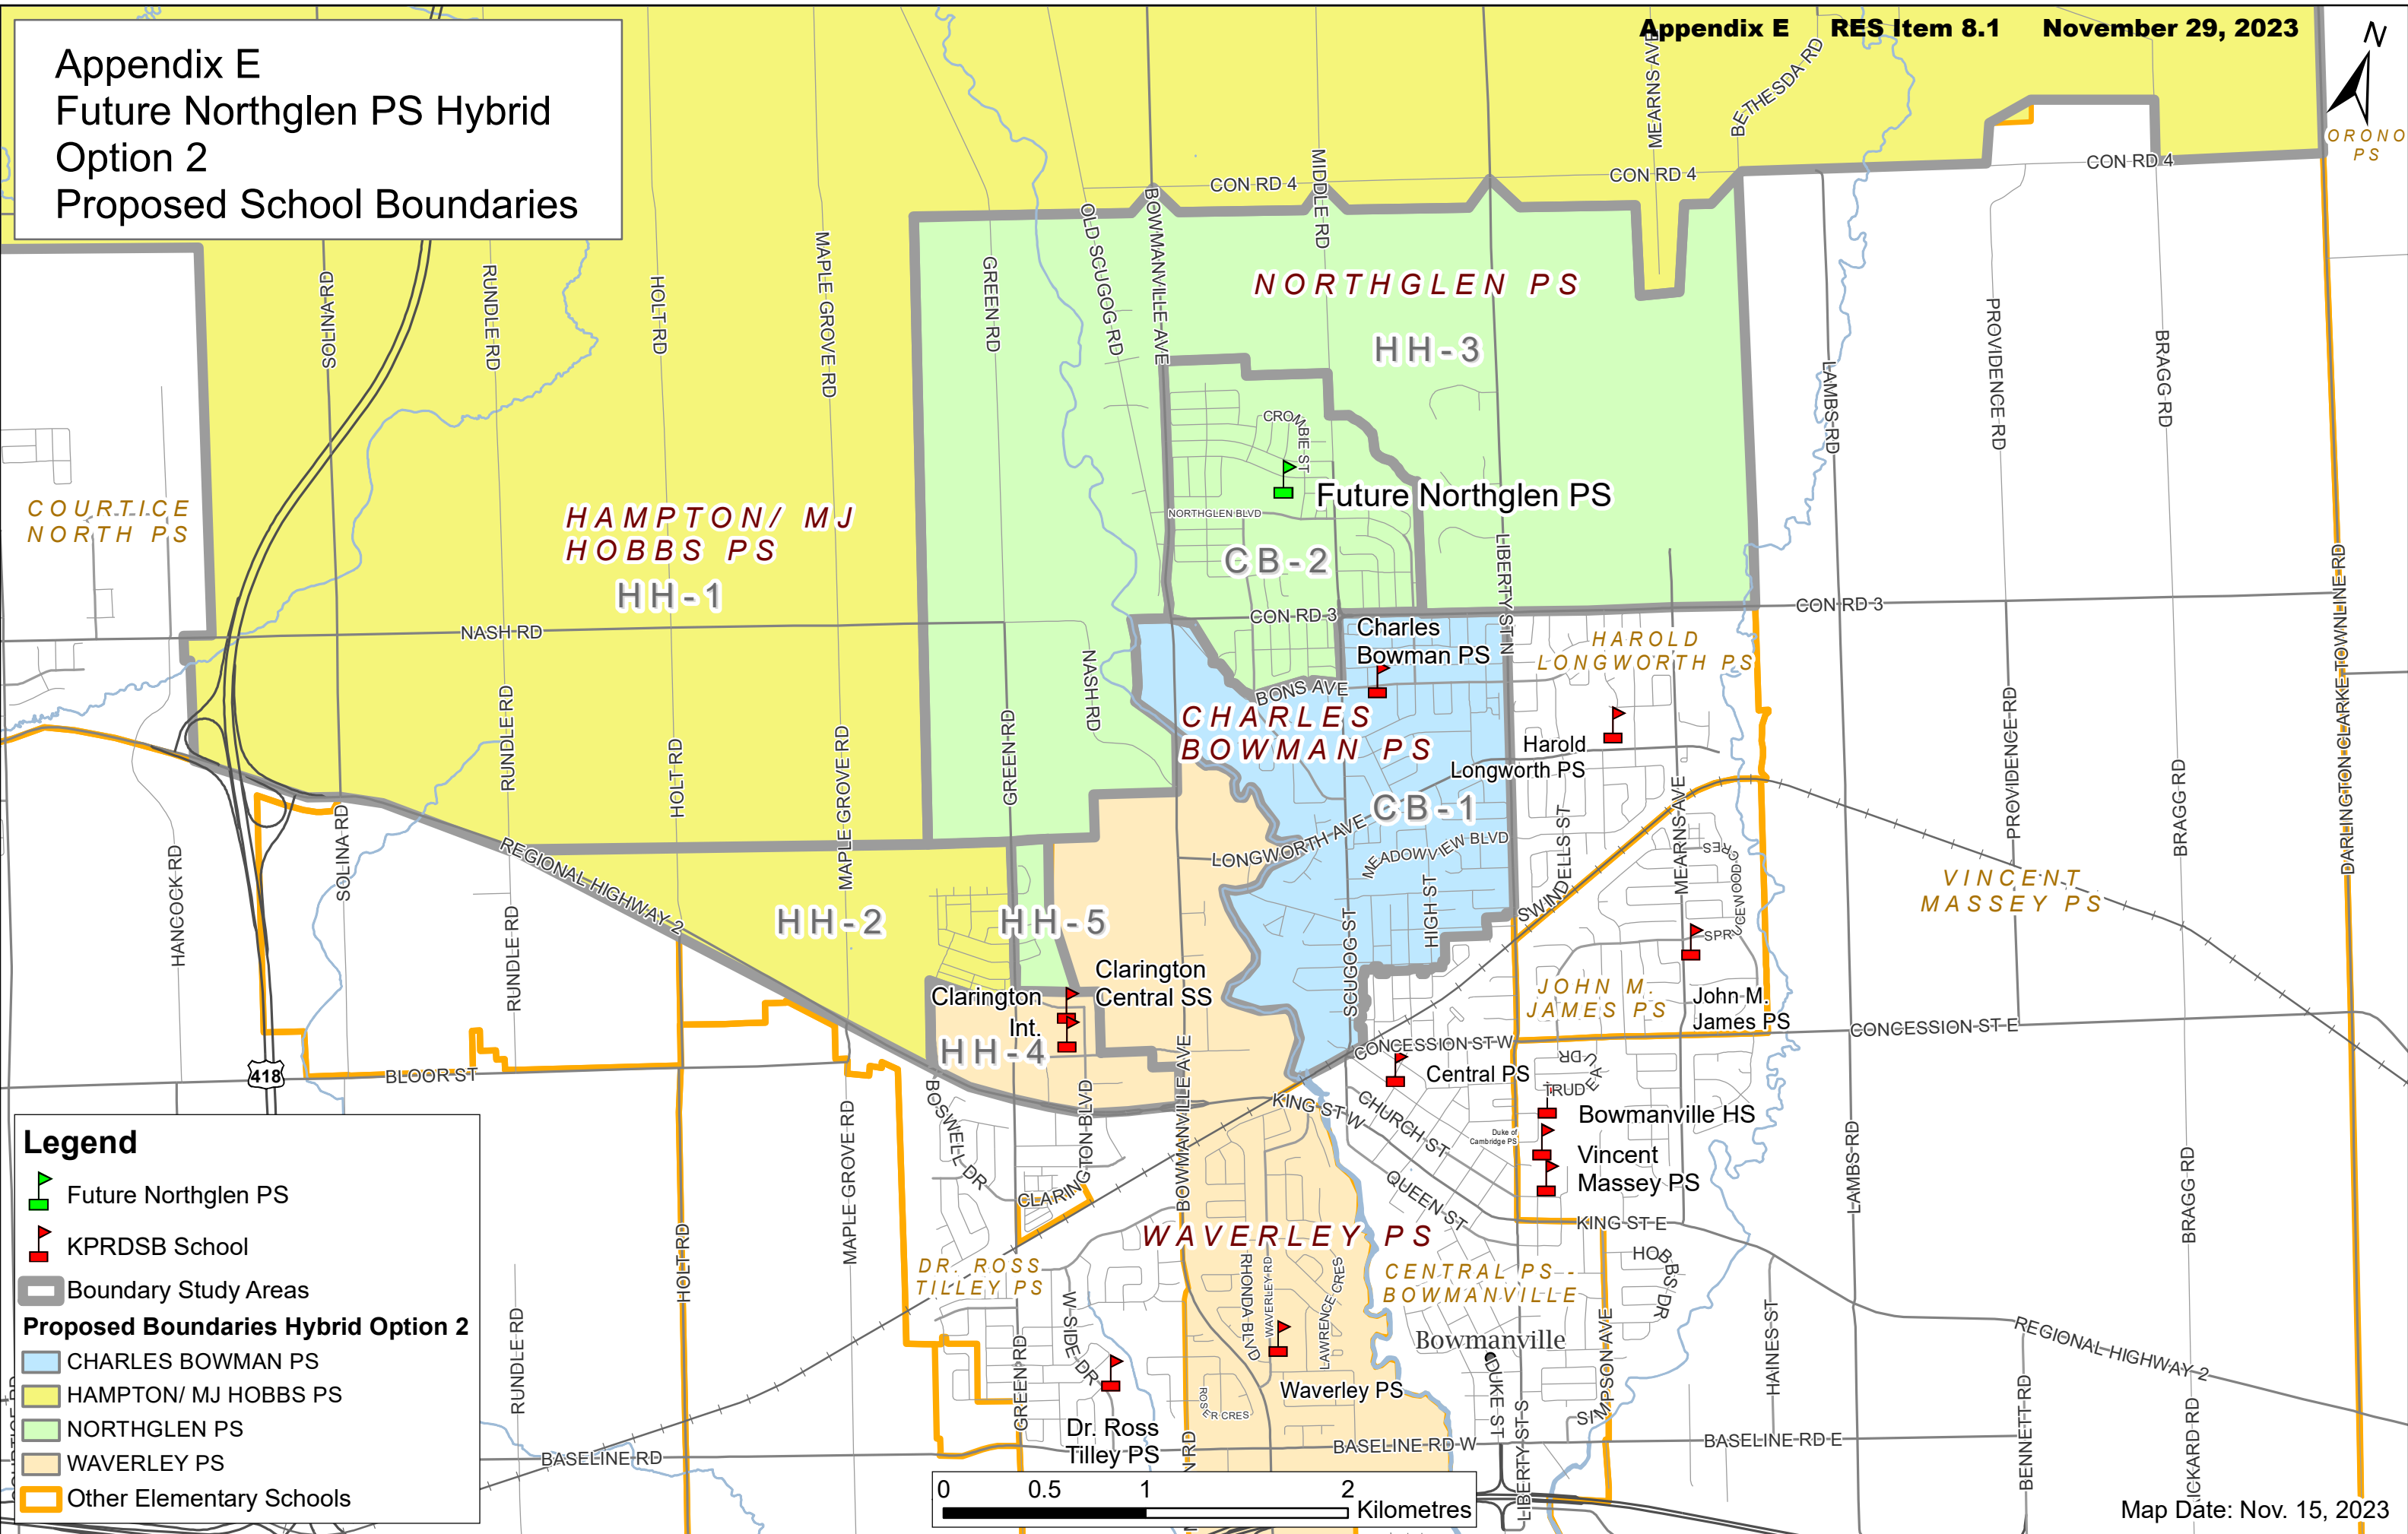

Appendix E  
Future Northglen PS Hybrid  
Option 2  
Proposed School Boundaries

**Legend**

- Future Northglen PS
- KPRDSB School
- Boundary Study Areas
- Proposed Boundaries Hybrid Option 2**
- CHARLES BOWMAN PS
- HAMPTON/ MJ HOBBS PS
- NORTHGLEN PS
- WAVERLEY PS
- Other Elementary Schools